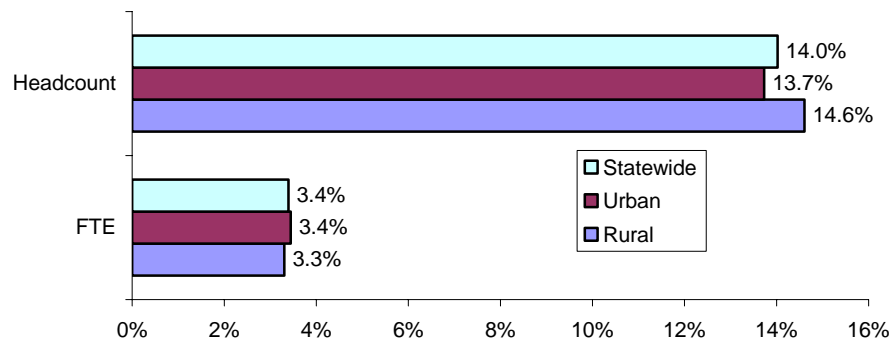

Date: April 9, 2007
To: Members, House Education Committee
From: Cam Preus-Braly, Commissioner
Re: Responses to Questions from Committee Members: 1/17/07

Community College Penetration

1. *Representative Greenlick asked if there is a regional difference in community college penetration.*

According to our estimates, the penetration rate of community colleges into their communities is similar for both urban and rural colleges. Rural community colleges have a slightly higher penetration rate per individual (ages 15-79) into their local communities.

Penetration of Community Colleges into Local Communities:
Ages 15 through 79

Urban community colleges include: Chemeketa Community College, Clackamas Community College, Mt. Hood Community College, Lane Community College and Portland Community College.