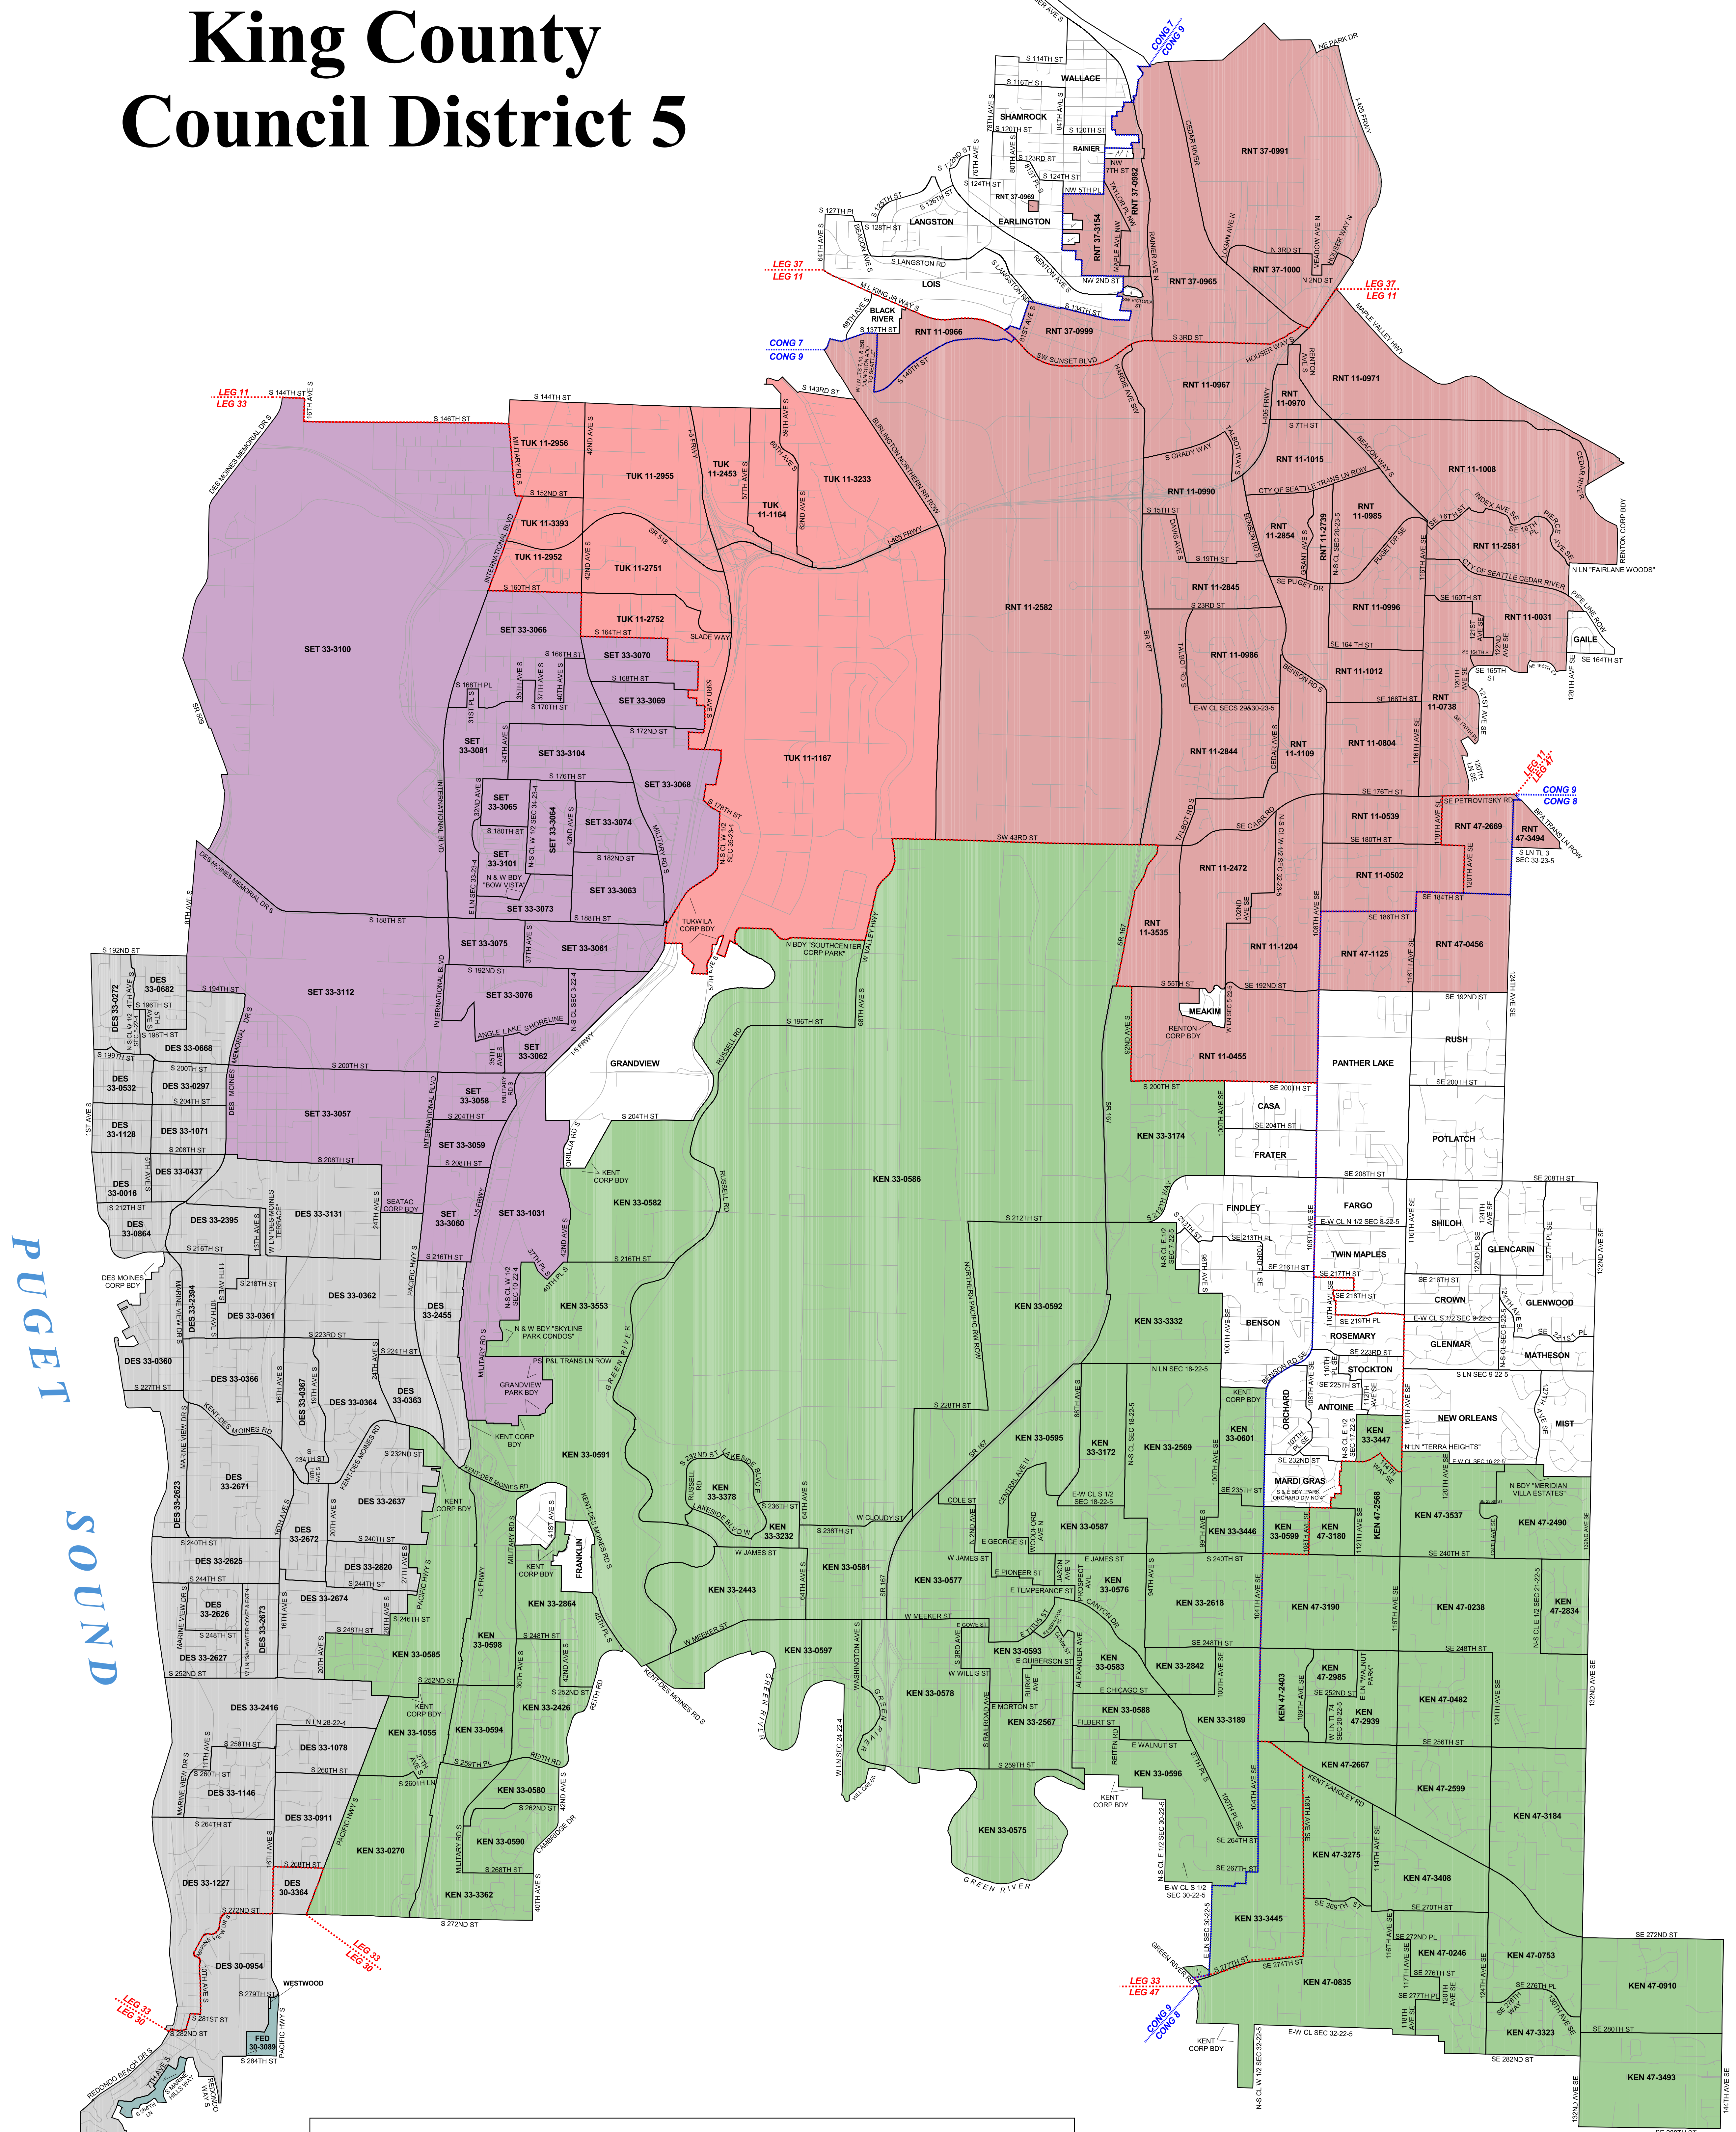

King County Council District 5

PUGET SOUND

Legend

- 2008 Precinct Boundaries
- **Cities**
- Des Moines
- Federal Way
- Unincorporated King County
- Kent
- Renton
- SeaTac
- Tukwila
- Streets
- Congressional District Boundaries
- Legislative District Boundaries

0.6 0 0.6 1.2 Miles

King County

Produced by:
GIS Section
Elections Division
Department of Executive Services

June 2008