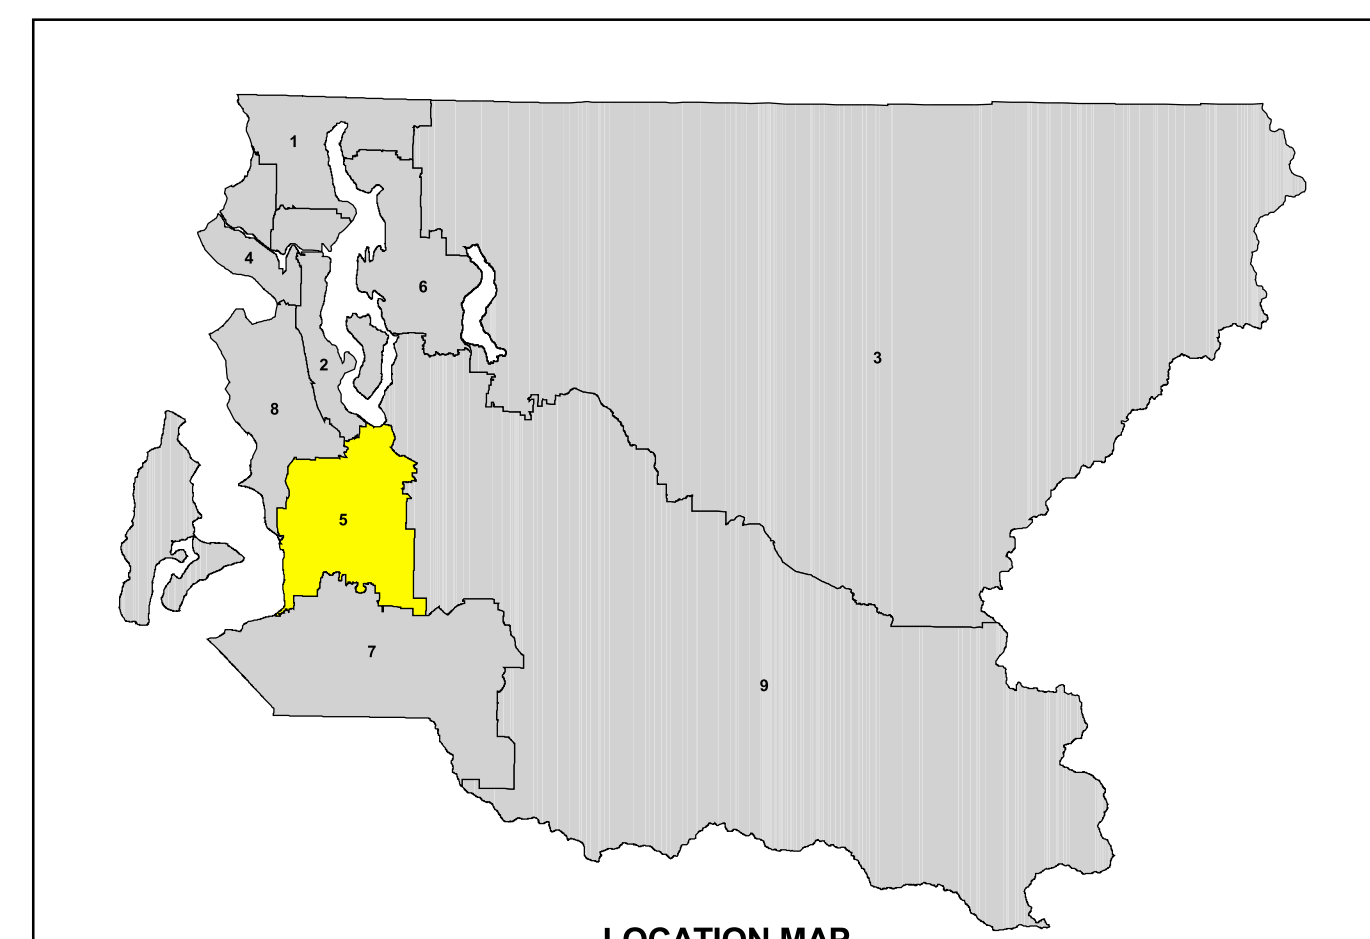

King County Council District 5

PUGET SOUND

Legend

- 2008 Precinct Boundaries
- **Cities**
- Des Moines
- Federal Way
- Unincorporated King County
- Kent
- Renton
- SeaTac
- Tukwila
- Streets
- Congressional District Boundaries
- Legislative District Boundaries

0.6 0 0.6 1.2 Miles

King County

Produced by:
GIS Section
Elections Division
Department of Executive Services

June 2008