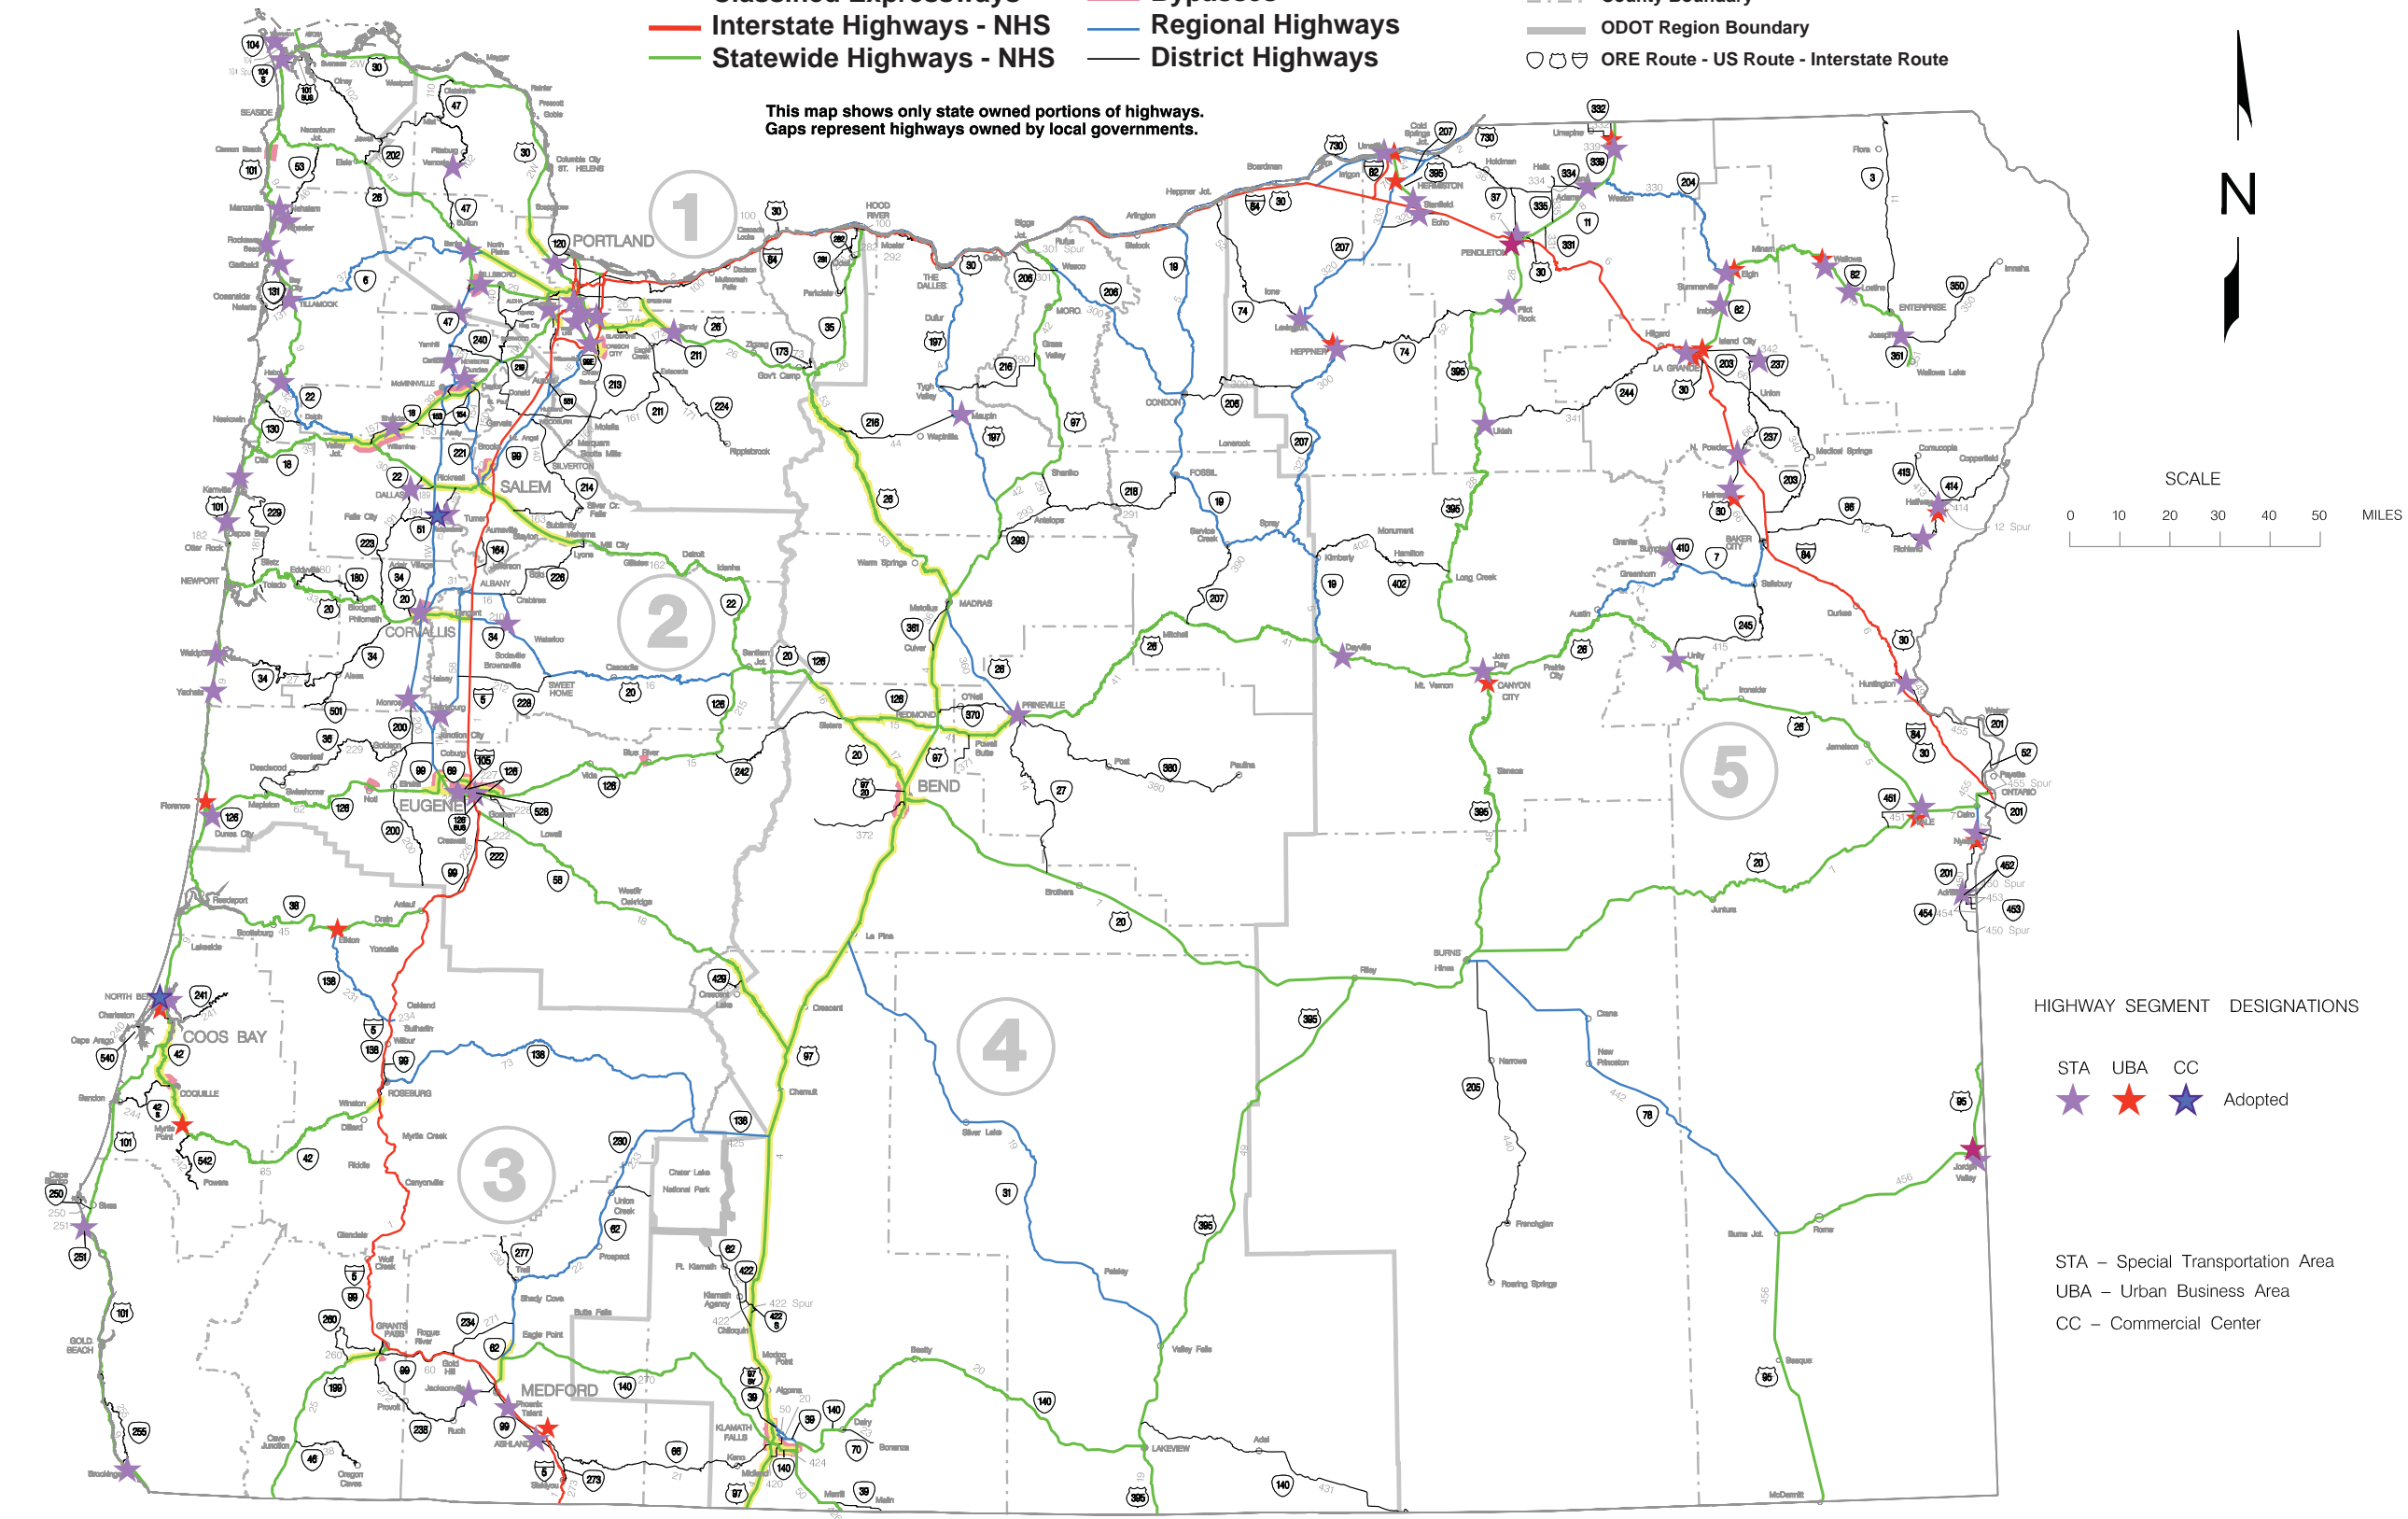

Oregon Highway System

- Classified Expressways
- Interstate Highways - NHS
- Statewide Highways - NHS
- Bypasses
- Regional Highways
- District Highways
- County Boundary
- ODOT Region Boundary
- ORE Route - US Route - Interstate Route

This map shows only state owned portions of highways. Gaps represent highways owned by local governments.

HIGHWAY SEGMENT DESIGNATIONS

- STA UBA CC
- ★ ★ ★ Adopted

STA – Special Transportation Area
UBA – Urban Business Area
CC – Commercial Center