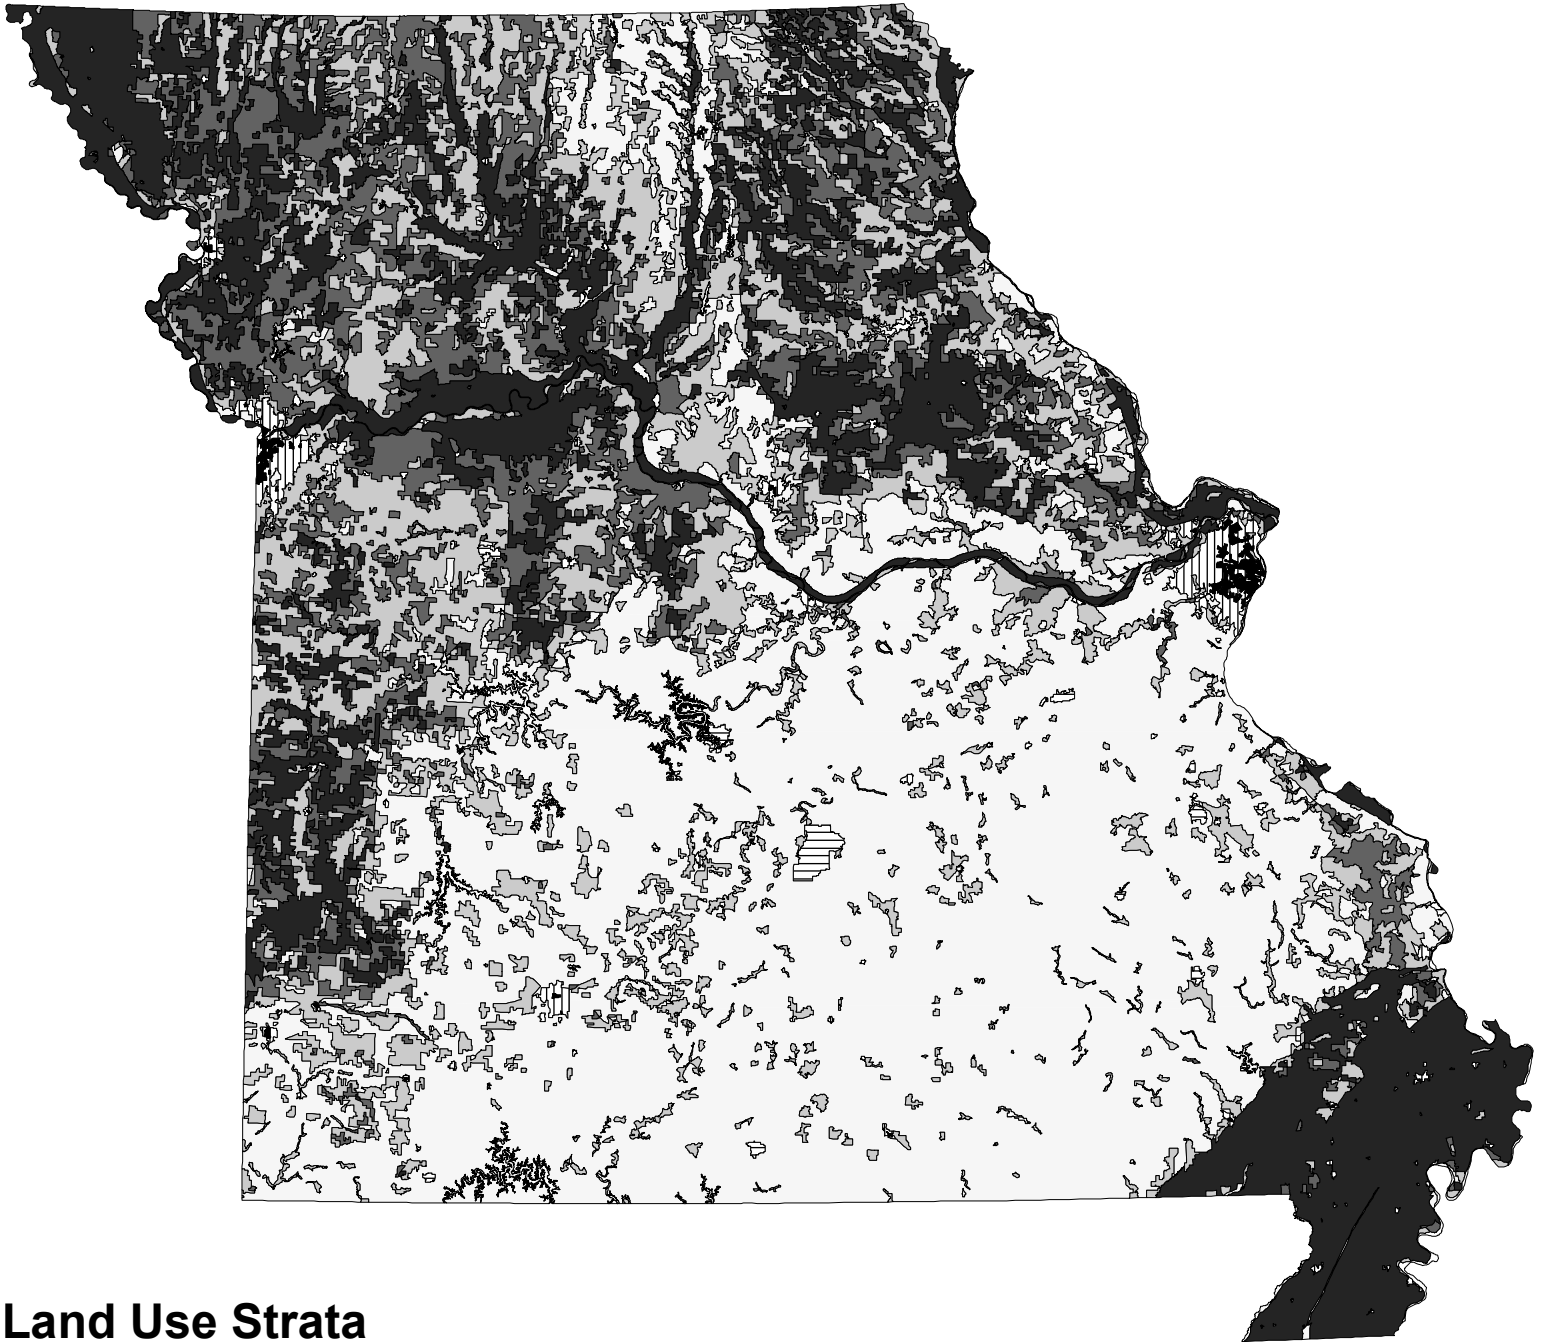

# Stratification of Missouri 2004

## Land Use Strata

-  > 75% Cultivated
-  51 - 75% Cultivated
-  15 - 50% Cultivated
-  < 15% Cultivated
-  Agri-Urban > 100 Homes Per Sq. Mi.
-  Commercial/Dense Urban > 100 Homes Per Sq. Mi.
-  Non-Agriculture
-  Water