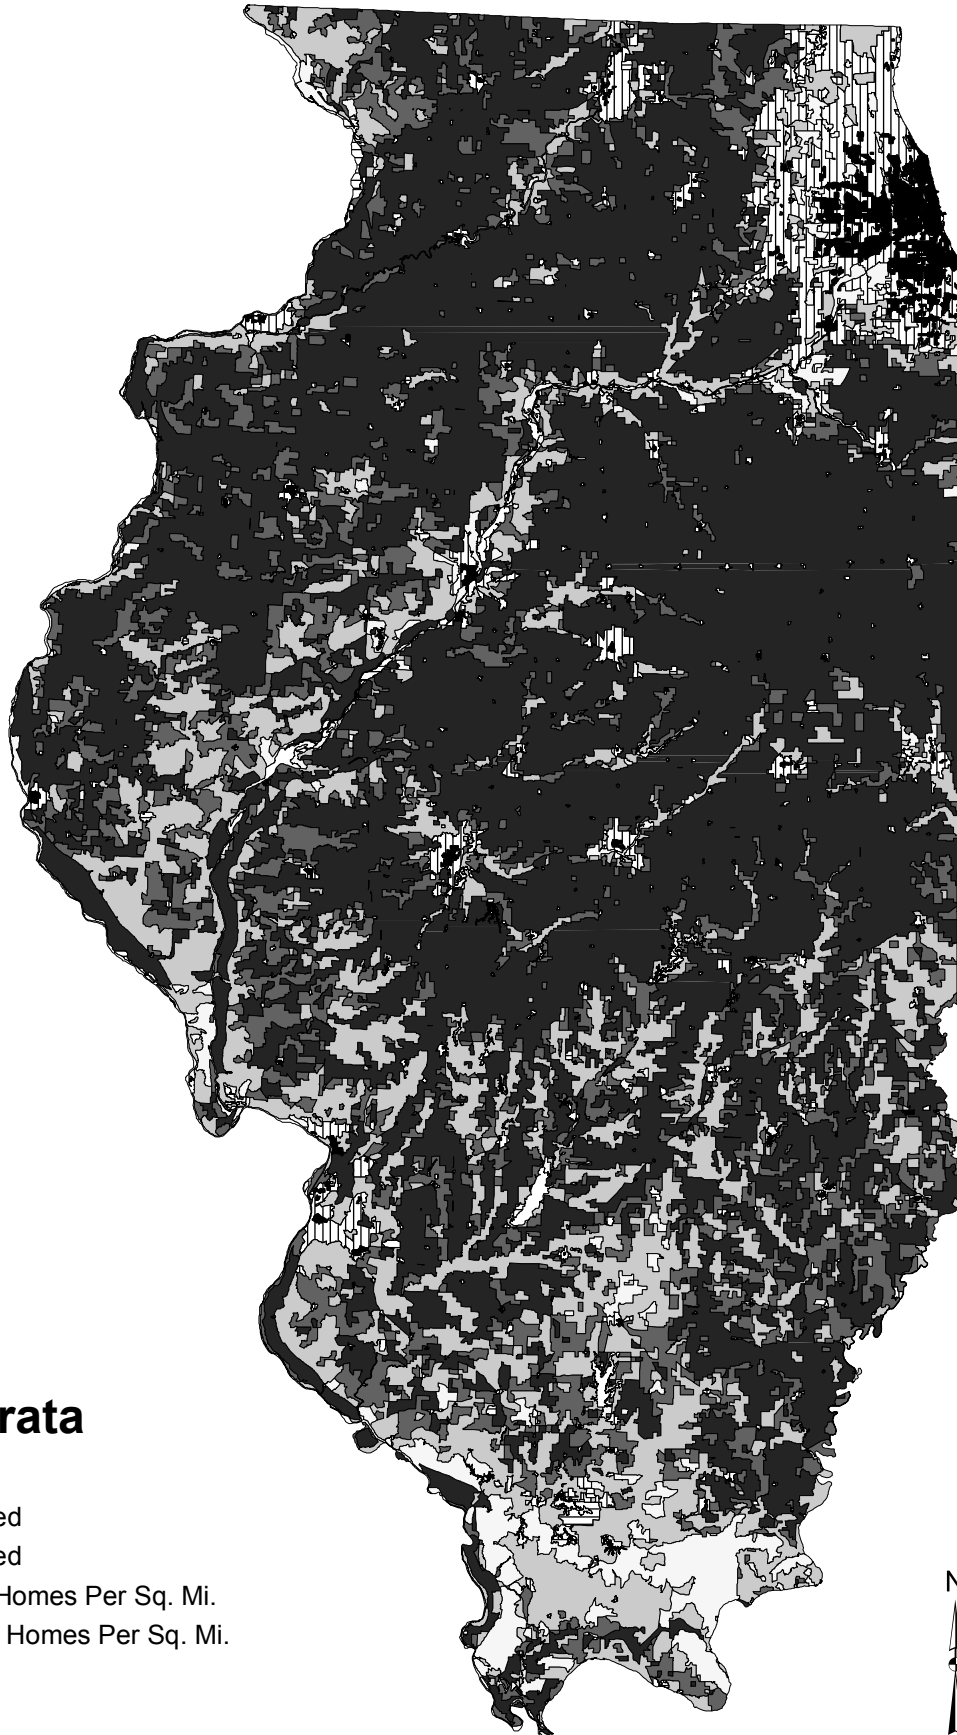

# Stratification of Illinois 2006

## Land Use Strata

-  > 75% Cultivated
-  51 - 75 % Cultivated
-  25 - 50 % Cultivated
-  Agri-Urban: >100 Homes Per Sq. Mi.
-  Commercial: >100 Homes Per Sq. Mi.
-  < 25% Cultivated
-  Non-Agriculture
-  Water