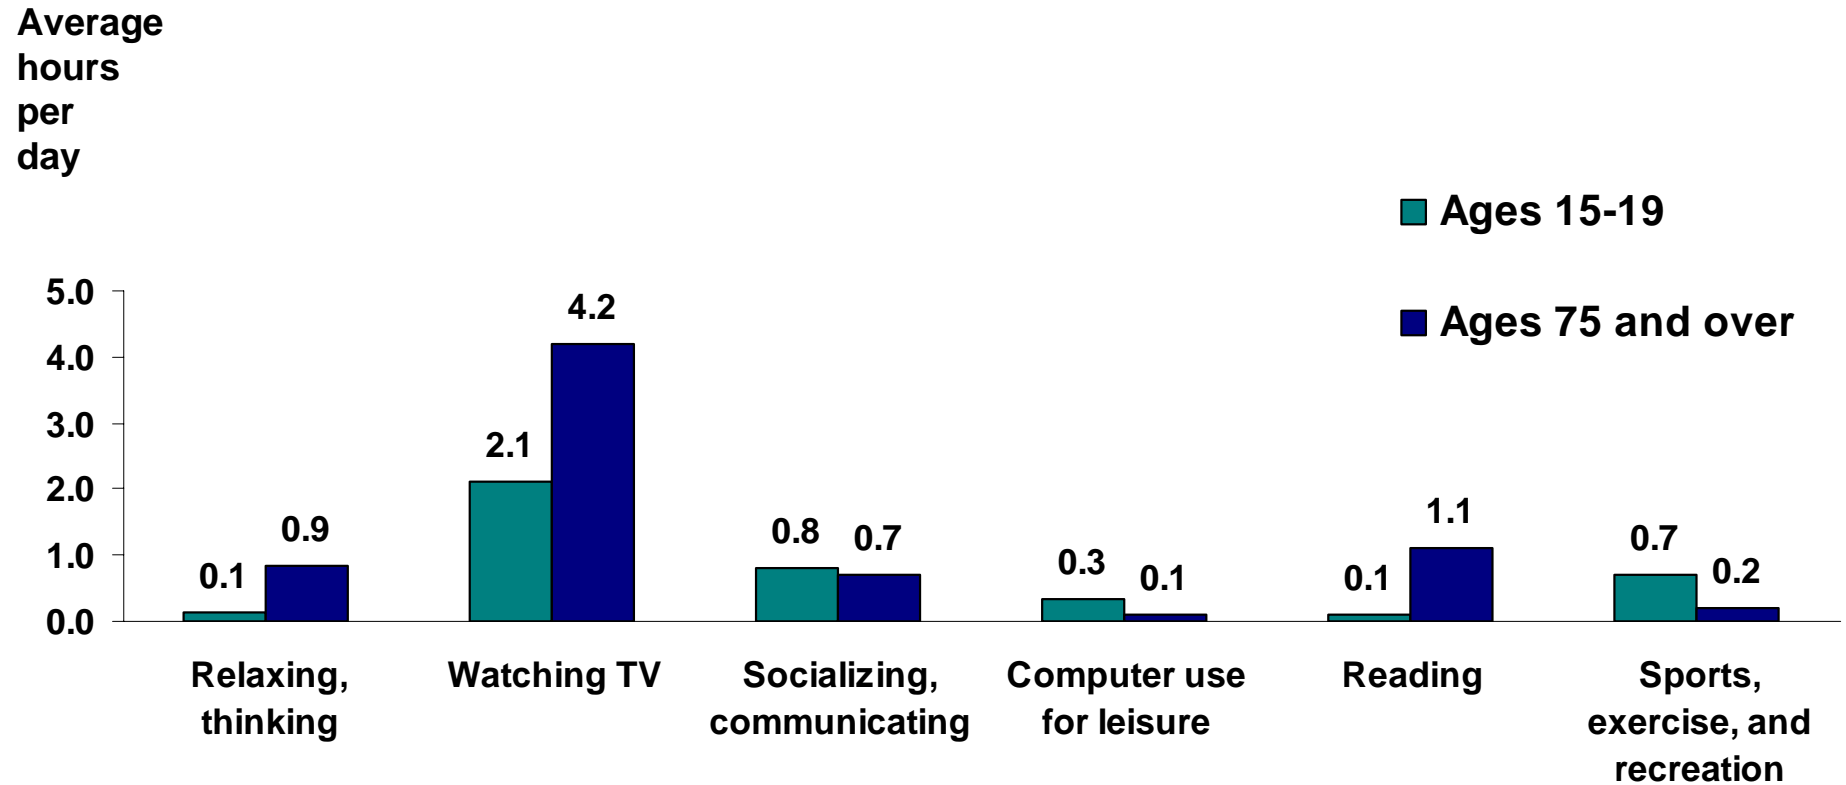

Average hours spent per day in leisure and sports activities, by youngest and oldest populations

NOTE: Data include all days of the week and are annual averages for 2006.

SOURCE: Bureau of Labor Statistics