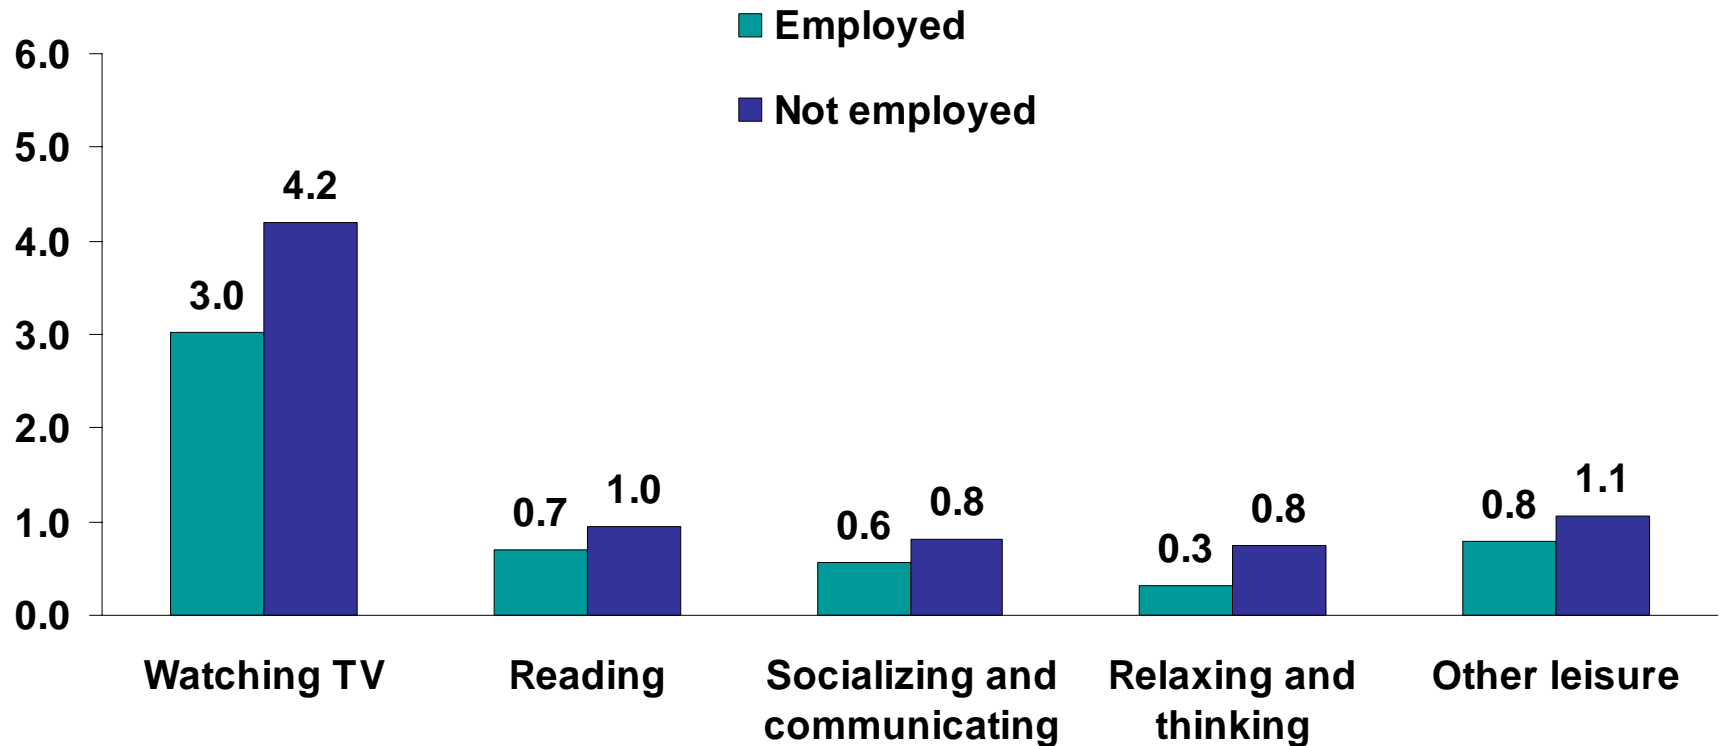

Leisure time of individuals age 65 and over: employed vs. not employed

Average hours
per day

NOTE: Data include all days of the week and are annual averages for 2006. Other leisure includes travel related to leisure.