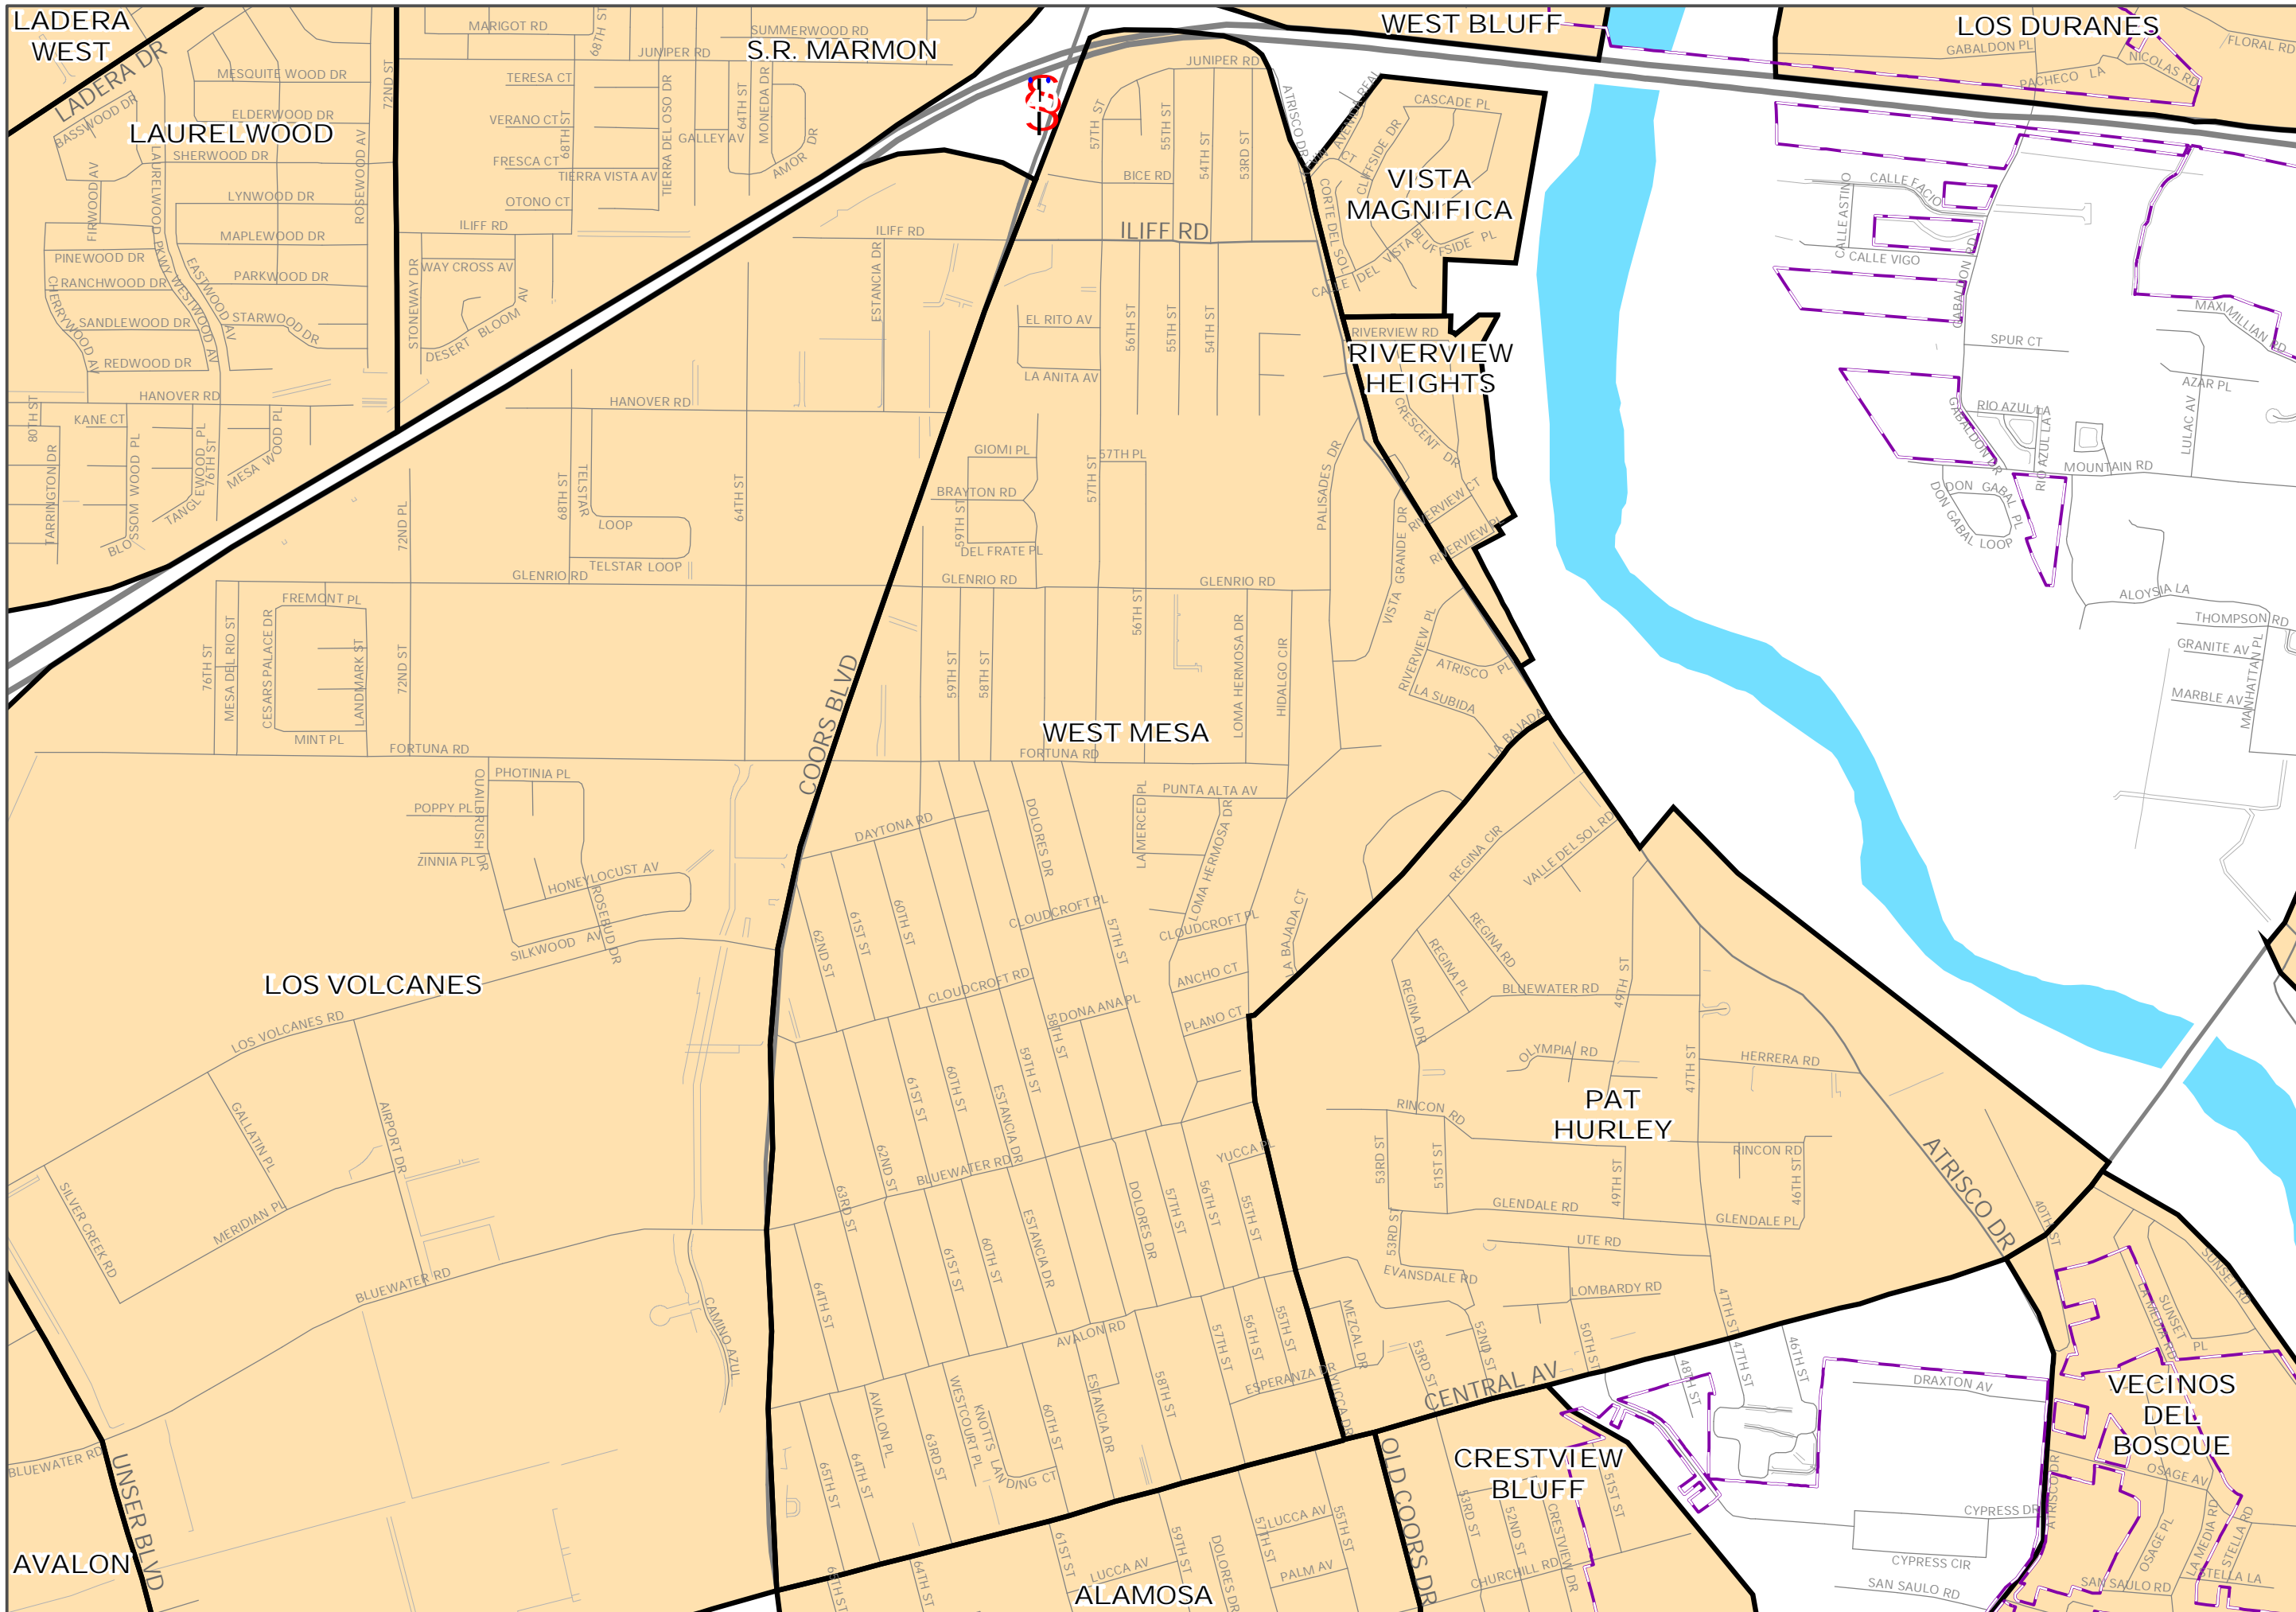

Legend
 Single Associations
 Overlapping Associations
 Municipal Limits

1 inch equals 962 feet

For information regarding associations not shown on this map, please contact the Office of Neighborhood Coordination at 924-3914.

8/31/2007

LADERA WEST
 LAURELWOOD
 LOS VOLCANES
 AVALON

S.R. MARMON
 WEST MESA
 LOS VOLCANES

WEST MESA
 PAT HURLEY
 ALAMOSA

WEST BLUFF
 VISTA MAGNIFICA
 RIVERVIEW HEIGHTS
 PAT HURLEY
 CRESTVIEW BLUFF

LOS DURANES
 PAT HURLEY
 ATRISCO DR

LOS DURANES
 VECINOS DEL BOSQUE