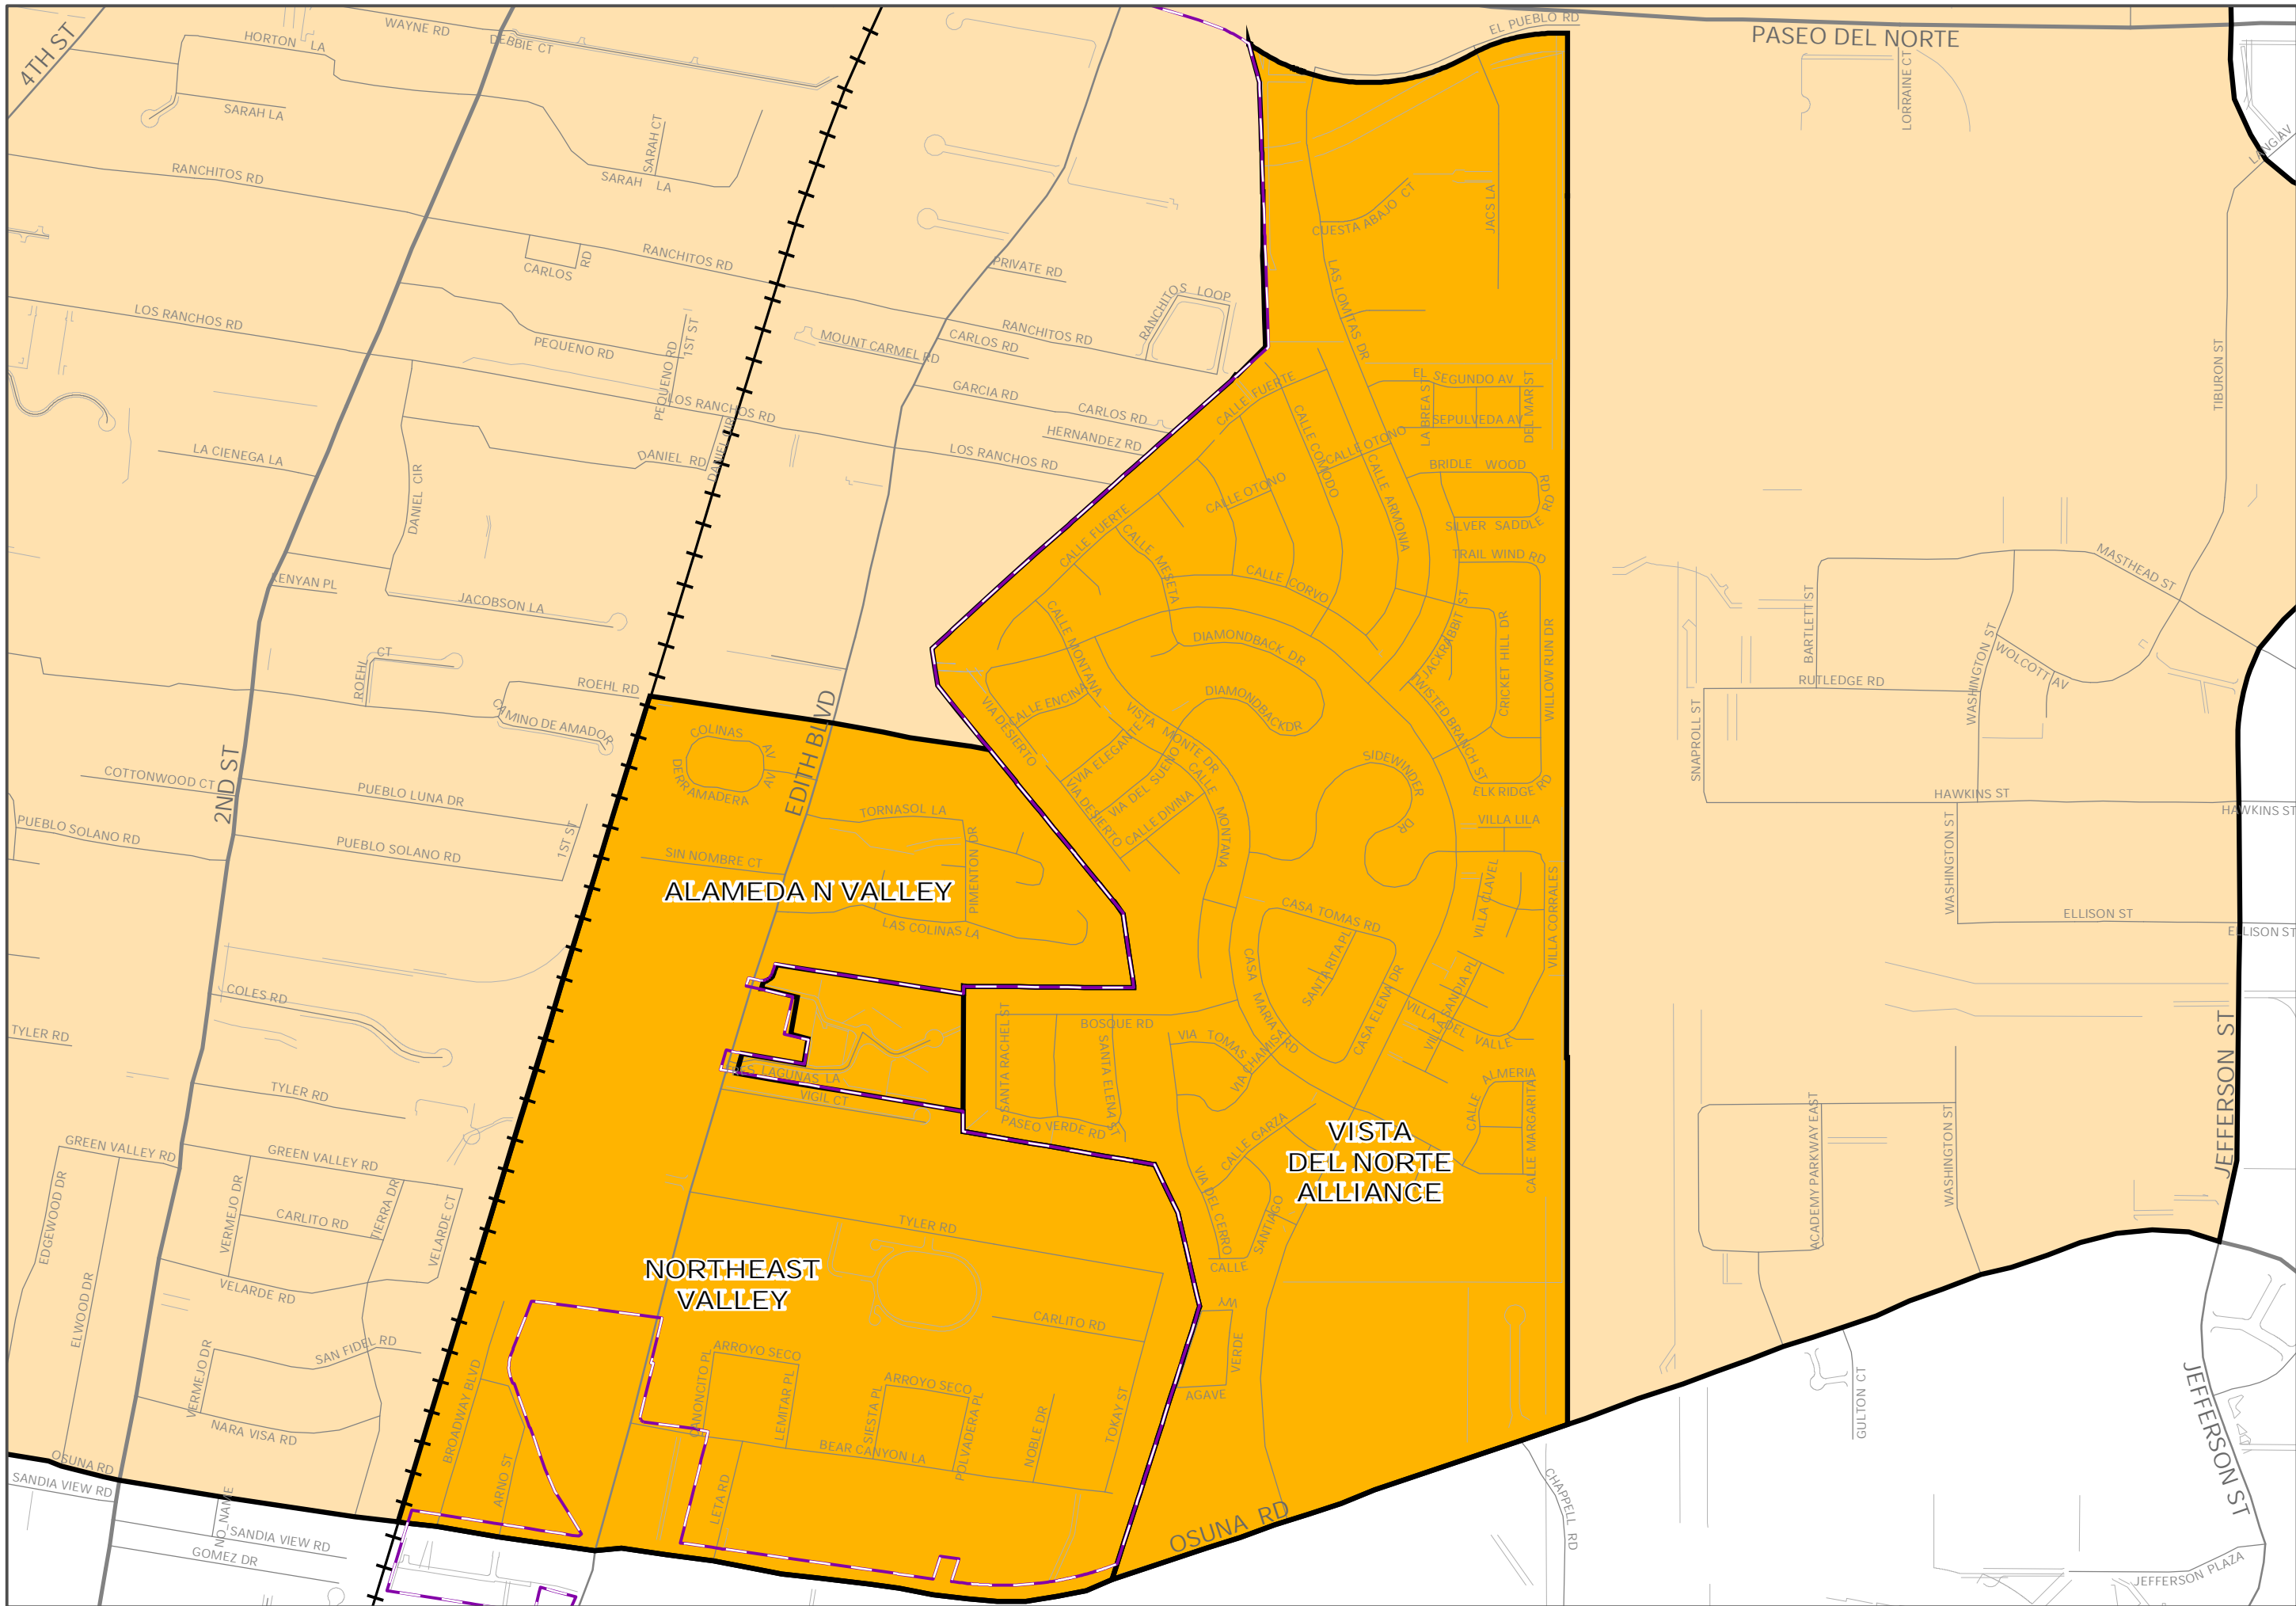

Legend

- Single Associations
- Overlapping Associations
- Municipal Limits

1 inch equals 832 feet

For information regarding associations not shown on this map, please contact the Office of Neighborhood Coordination at 924-3914.

ALAMEDA N VALLEY

NORTHEAST VALLEY

VISTA DEL NORTE ALLIANCE