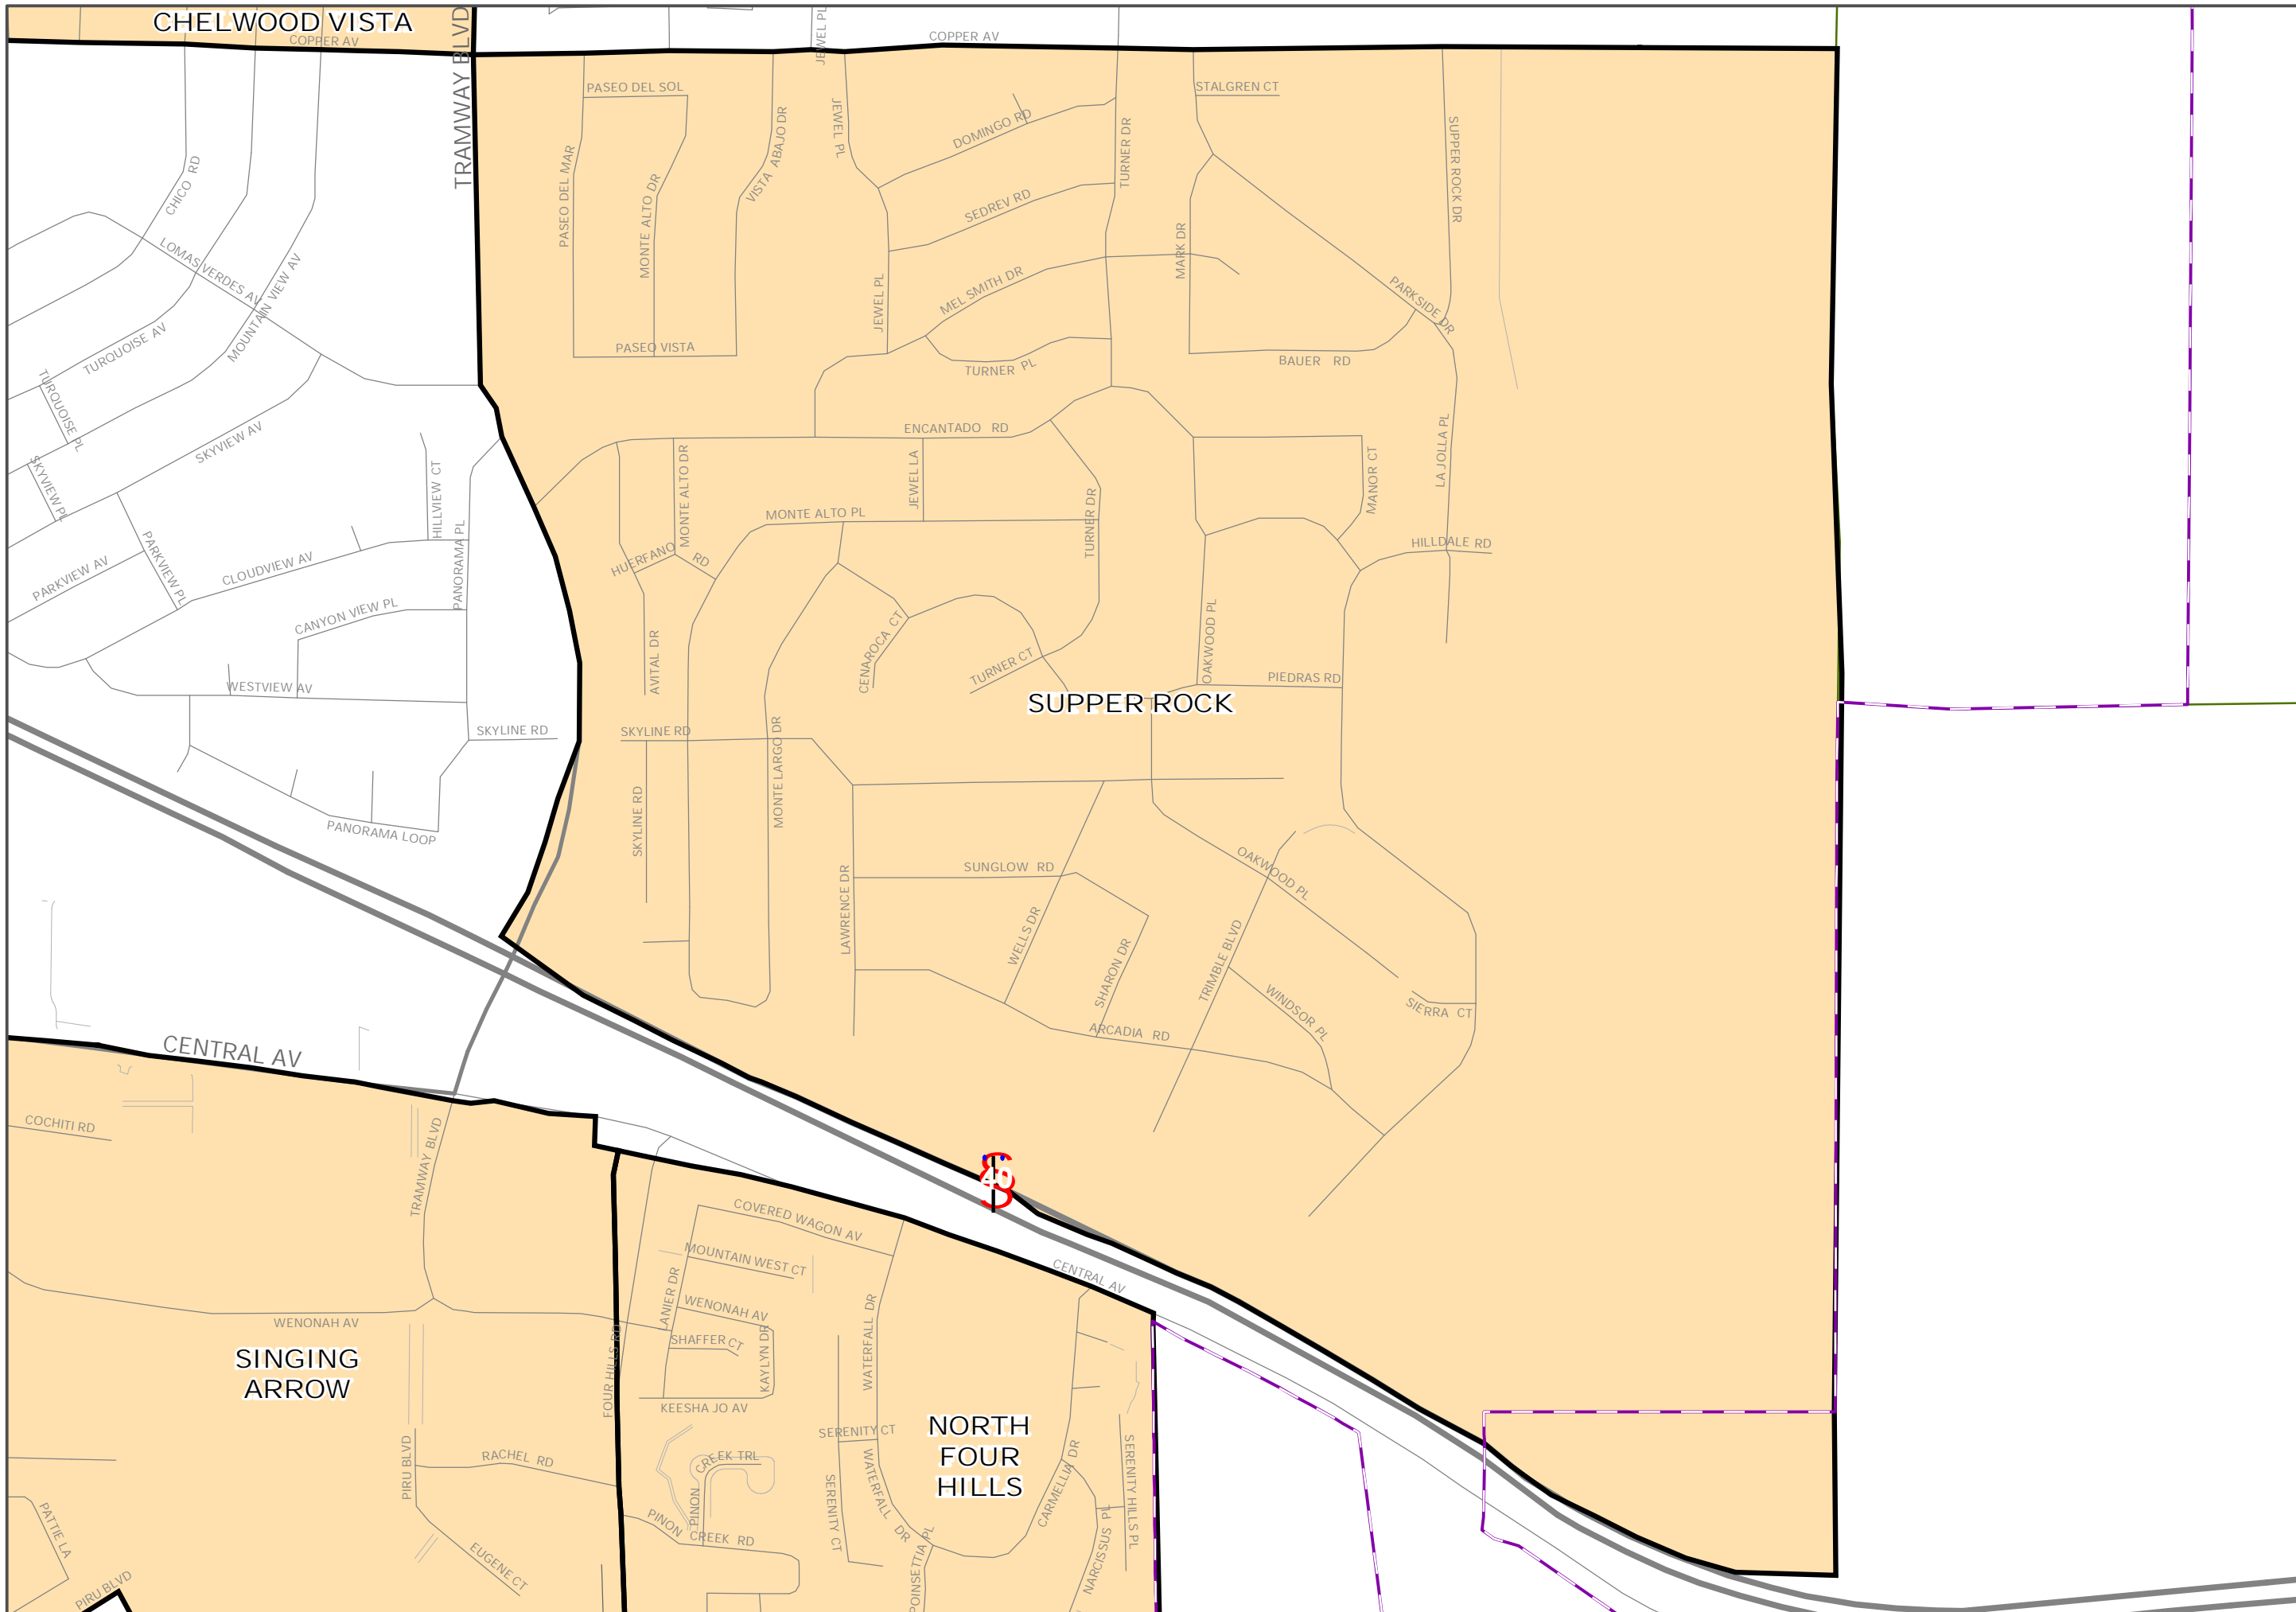

- Legend**
- Single Associations
 - Overlapping Associations
 - Municipal Limits

1 inch equals 583 feet

For information regarding associations not shown on this map, please contact the Office of Neighborhood Coordination at 924-3914.

VISTA ABAJO DR

JEWEL PL

DOMINGO RD

TURNER DR

SUPPER ROCK DR

PASEO VISTA

SEDREV RD

MEL SMITH DR