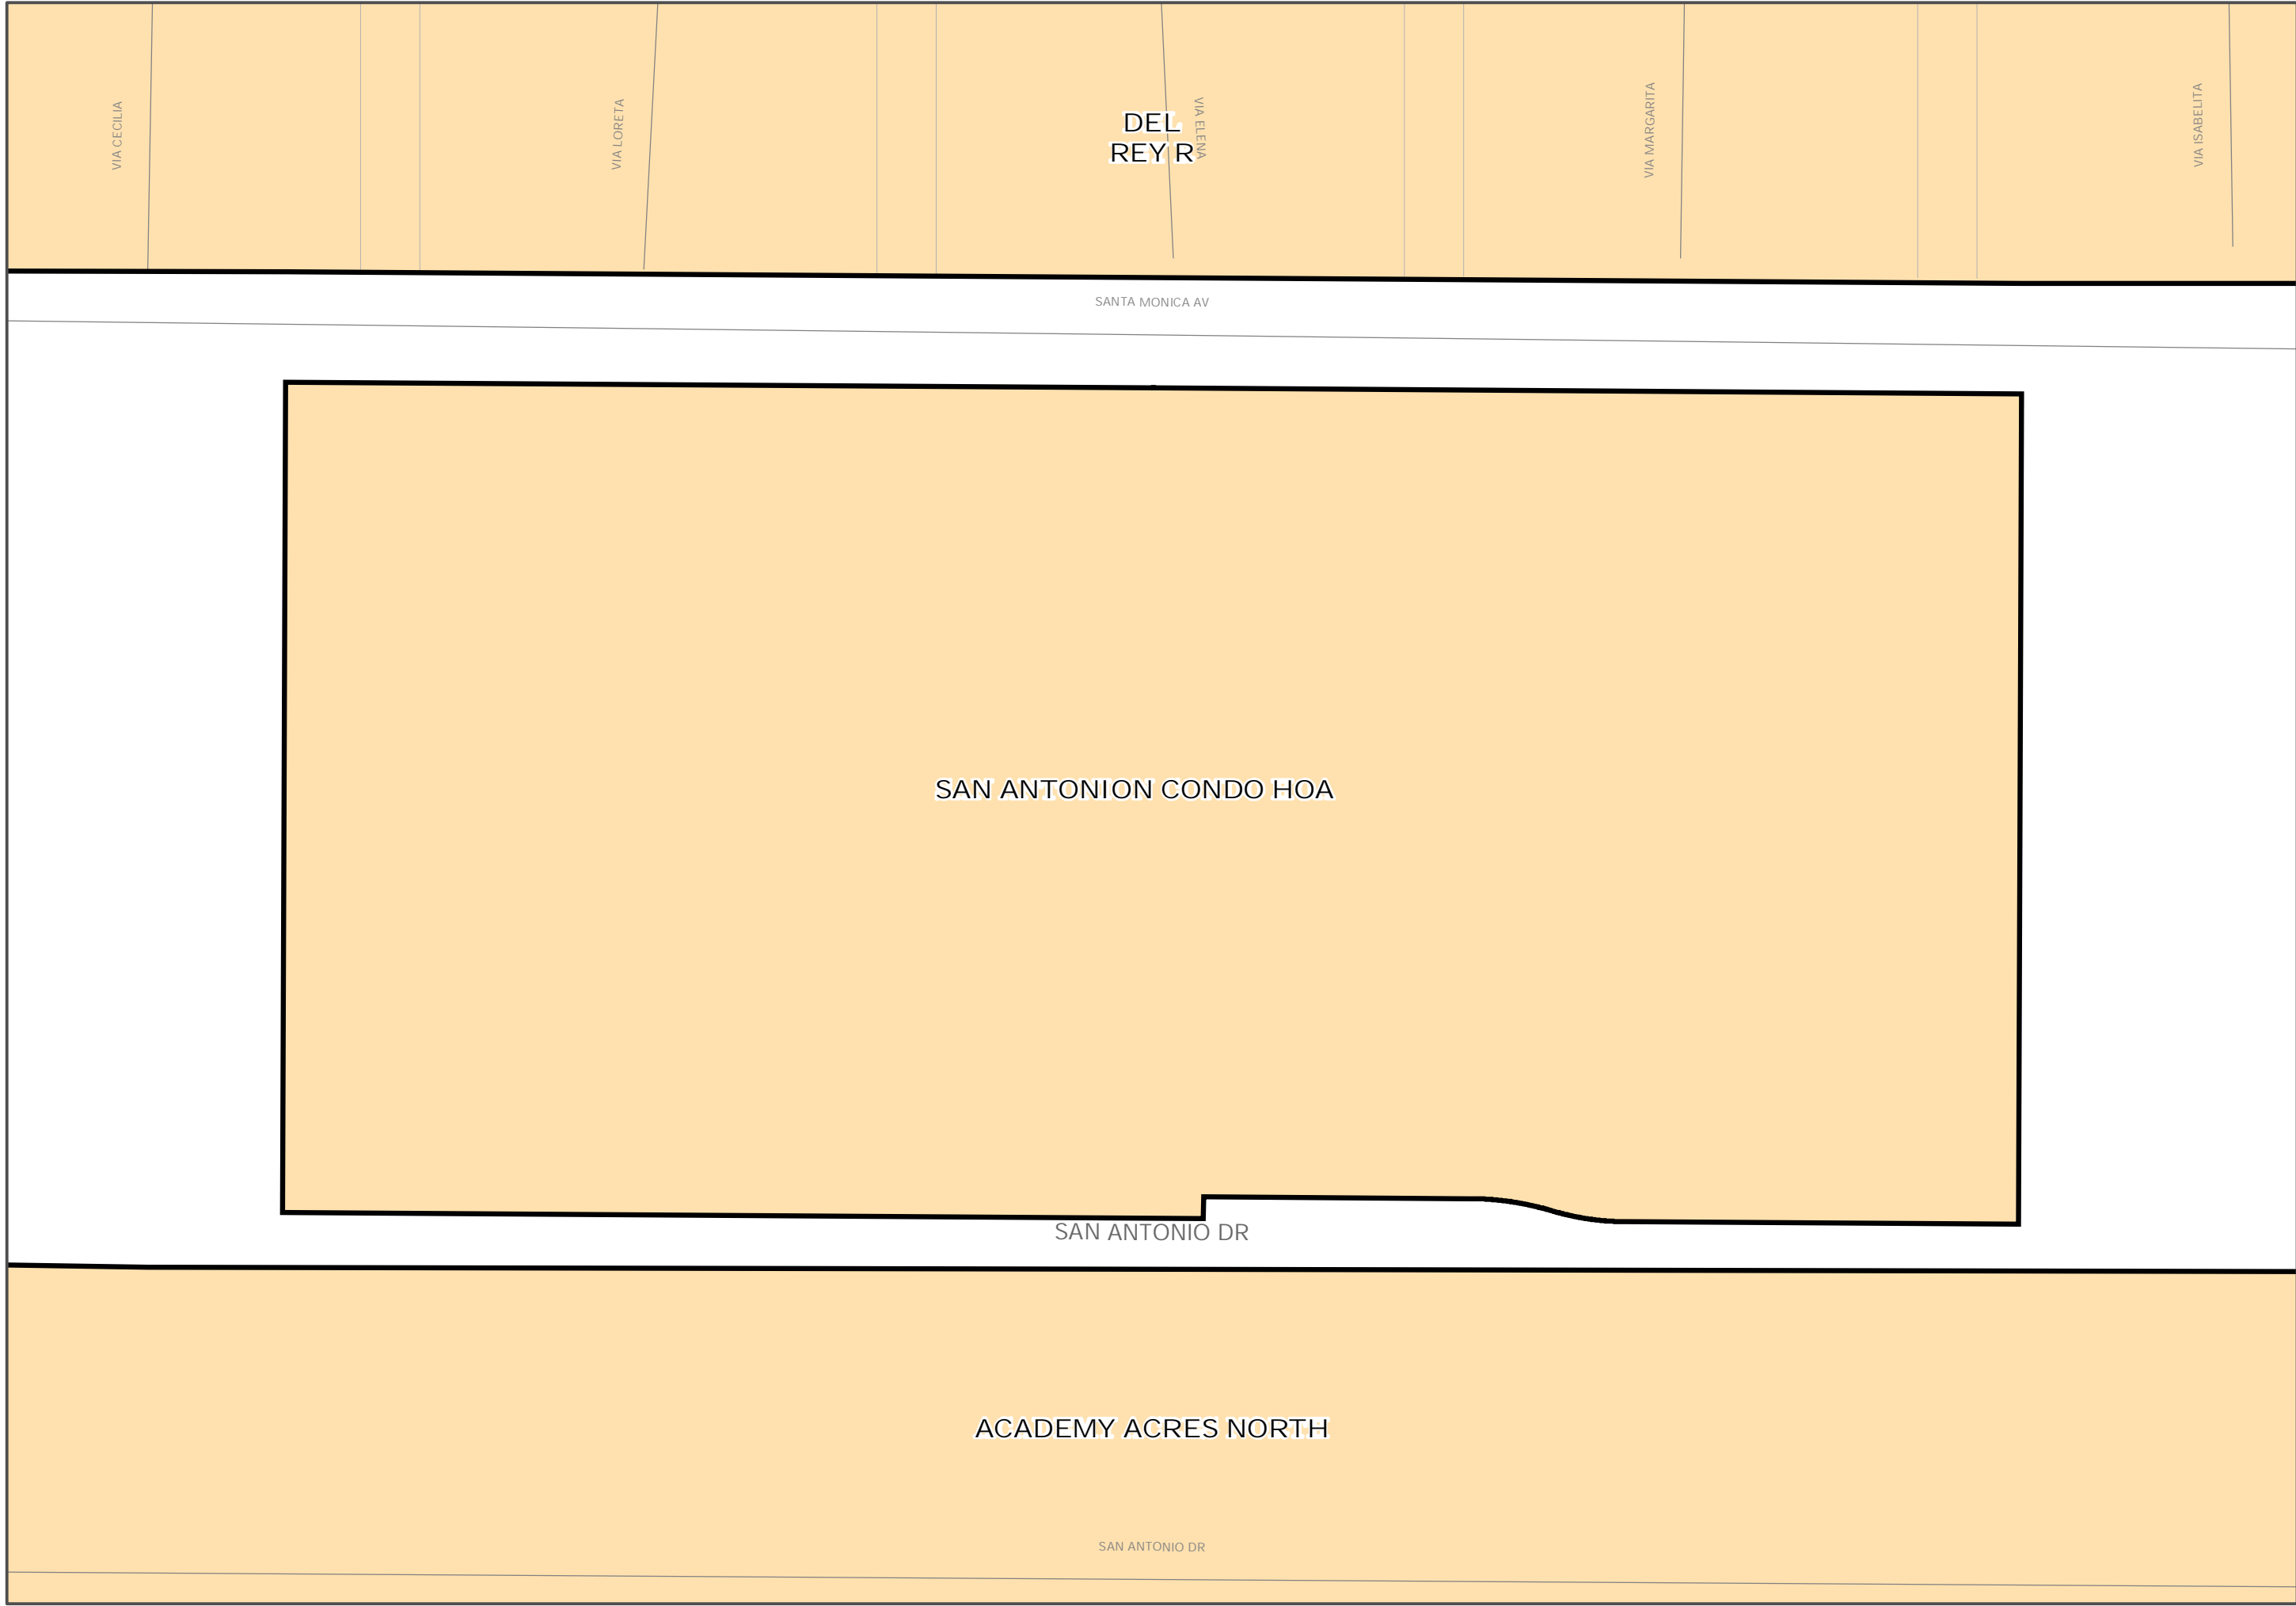

Legend

- Single Associations
- Overlapping Associations
- Municipal Limits

1 inch equals 83 feet

For information regarding associations not shown on this map, please contact the Office of Neighborhood Coordination at 924-3914.

8/31/2007

DEL
REY R

VIA ELENA

VIA MARGARITA

VIA ISABELITA

SANTA MONICA AV

SAN ANTONION CONDO HOA

SAN ANTONIO DR

ACADEMY ACRES NORTH

SAN ANTONIO DR

VIA CECILIA

VIA LORETA