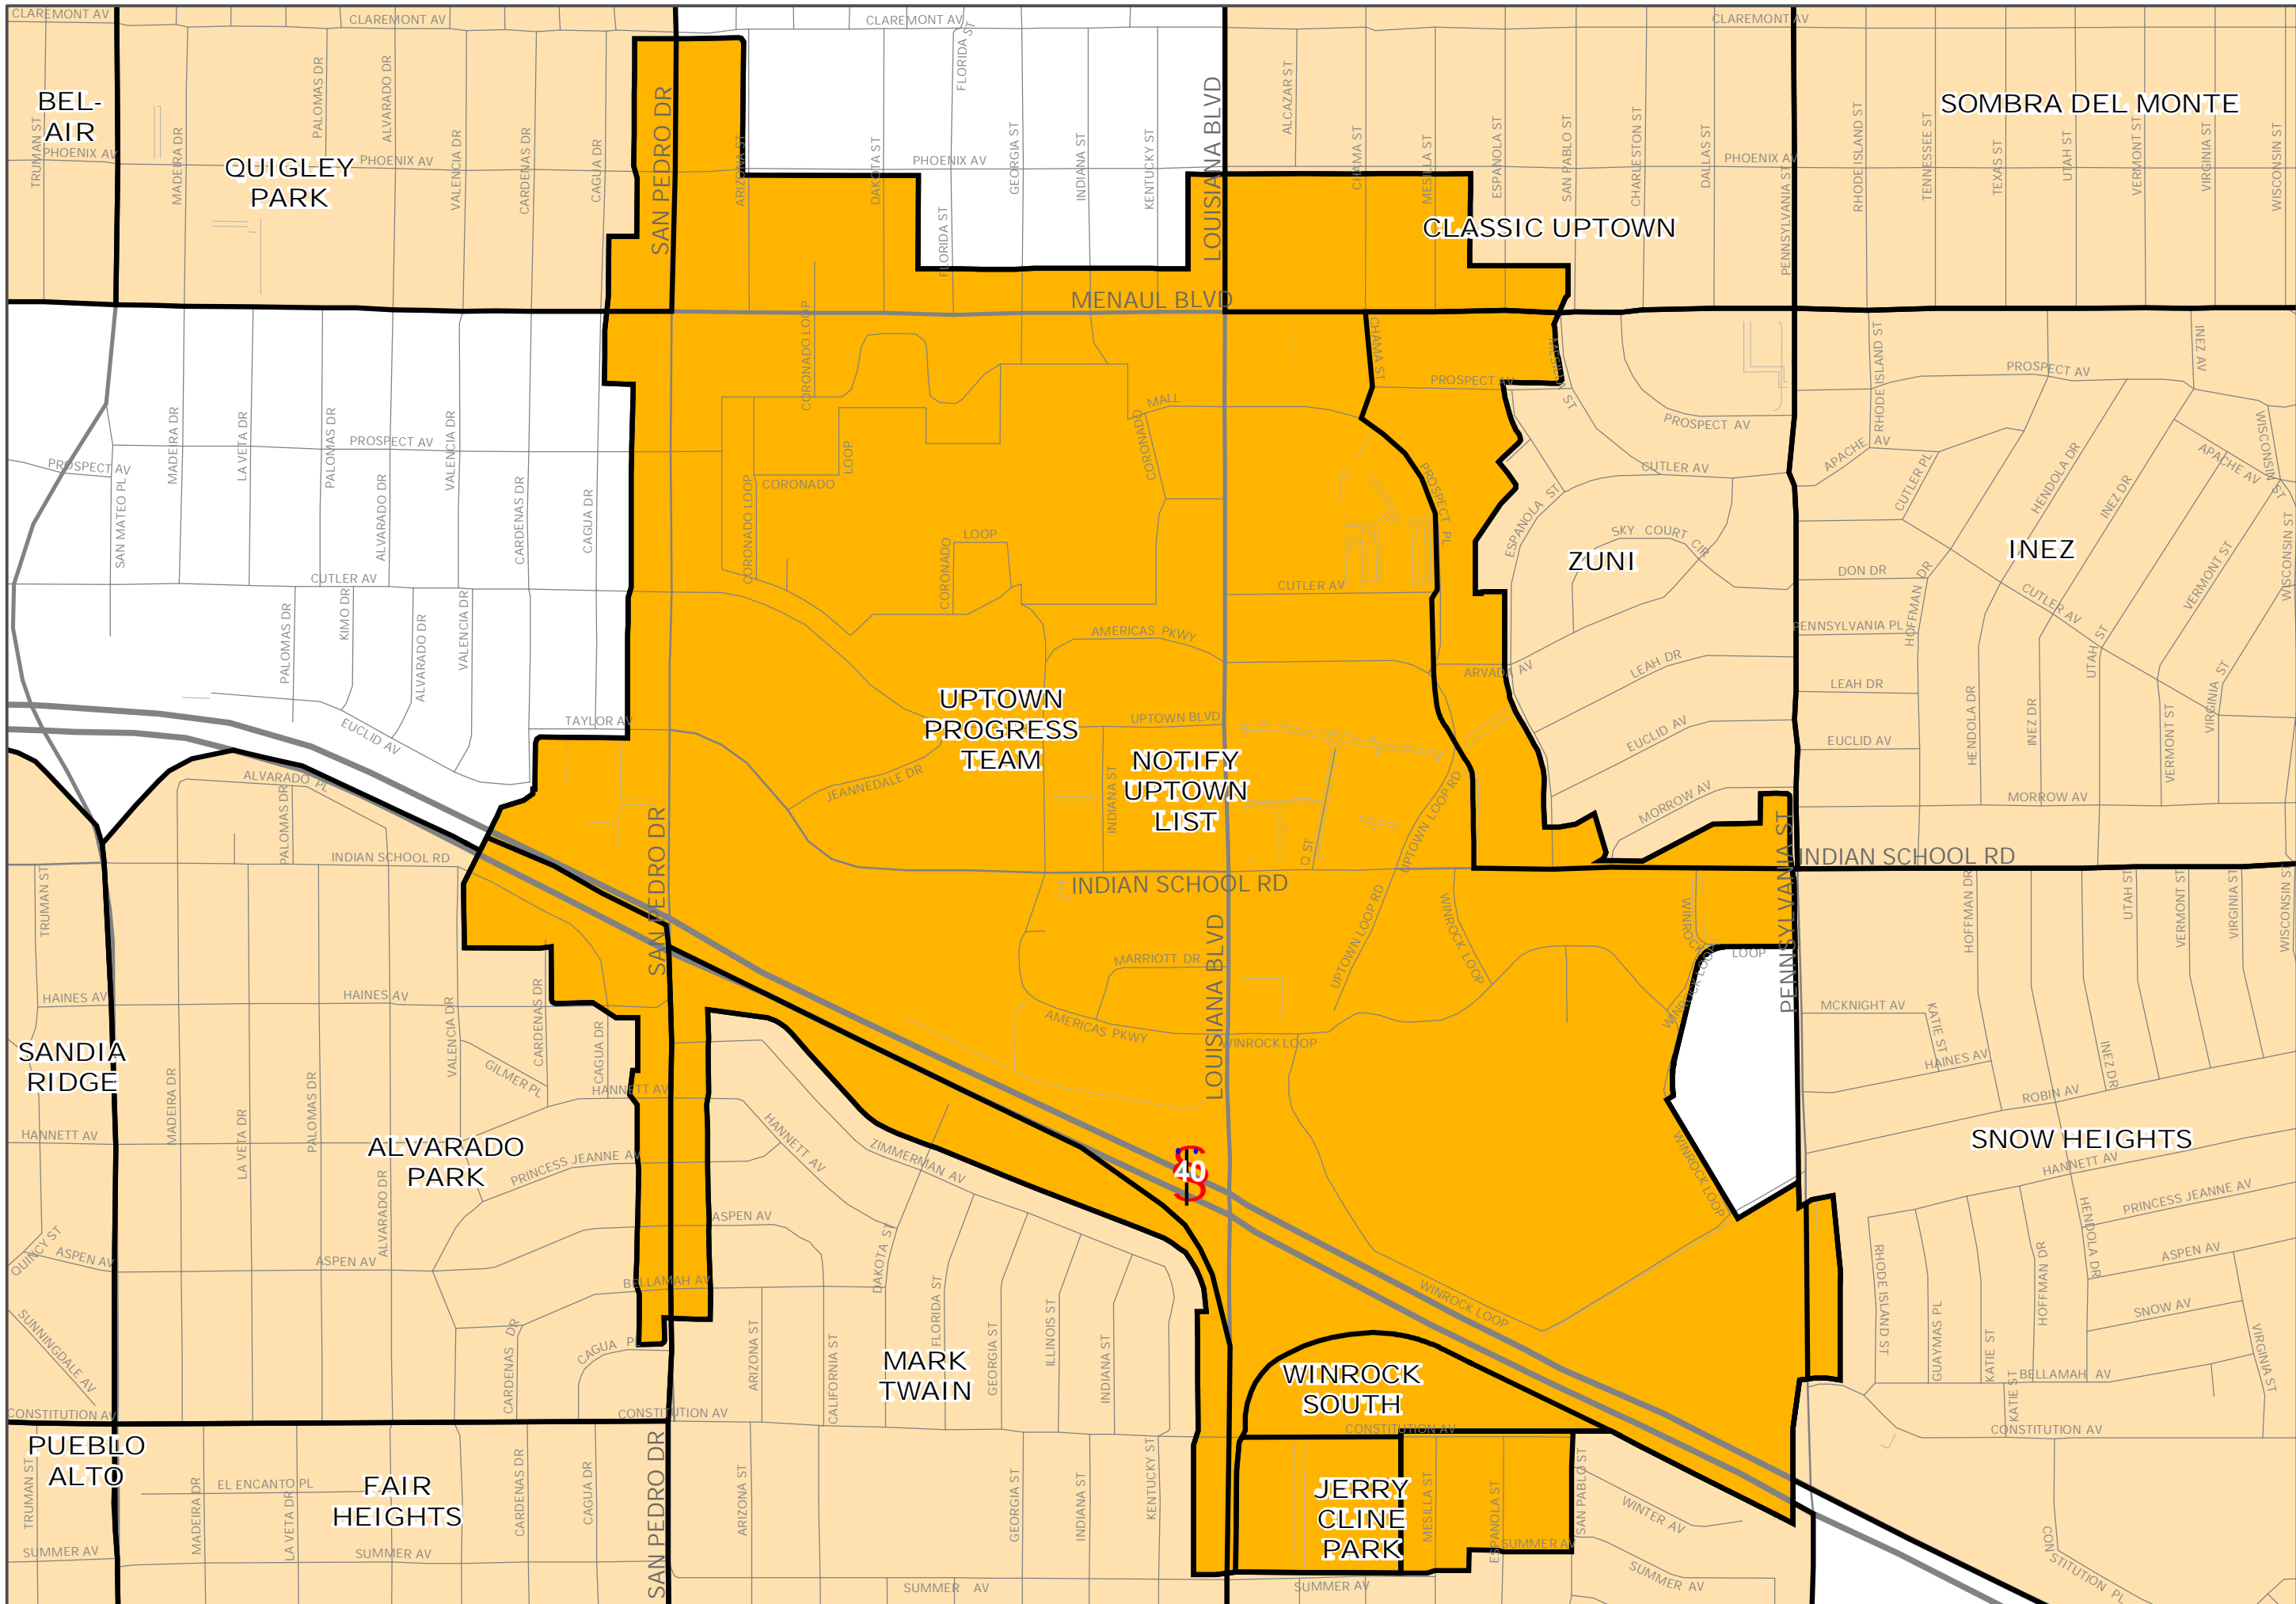

Albuquerque Neighborhood Associations

1. **Legend**
2. Single Associations
   - Overlapping Associations
   - Municipal Limits

1 inch equals 717 feet

For information regarding associations not shown on this map, please contact the Office of Neighborhood Coordination at 924-3914.

8/31/2007

BEL-AIR

QUIGLEY PARK

SAN PEDRO DR

LOUISIANA BLVD

CLASSIC UPTOWN

SOMBRA DEL MONTE

ZUNI

INEZ

UPTOWN
PROGRESS
TEAM

NOTIFY
UPTOWN
LIST

SANDIA
RIDGE

ALVARADO
PARK

MARK
TWIN

WINROCK
SOUTH

SNOW HEIGHTS

PUEBLO
ALTO

FAIR
HEIGHTS

JERRY
CLINE
PARK

40