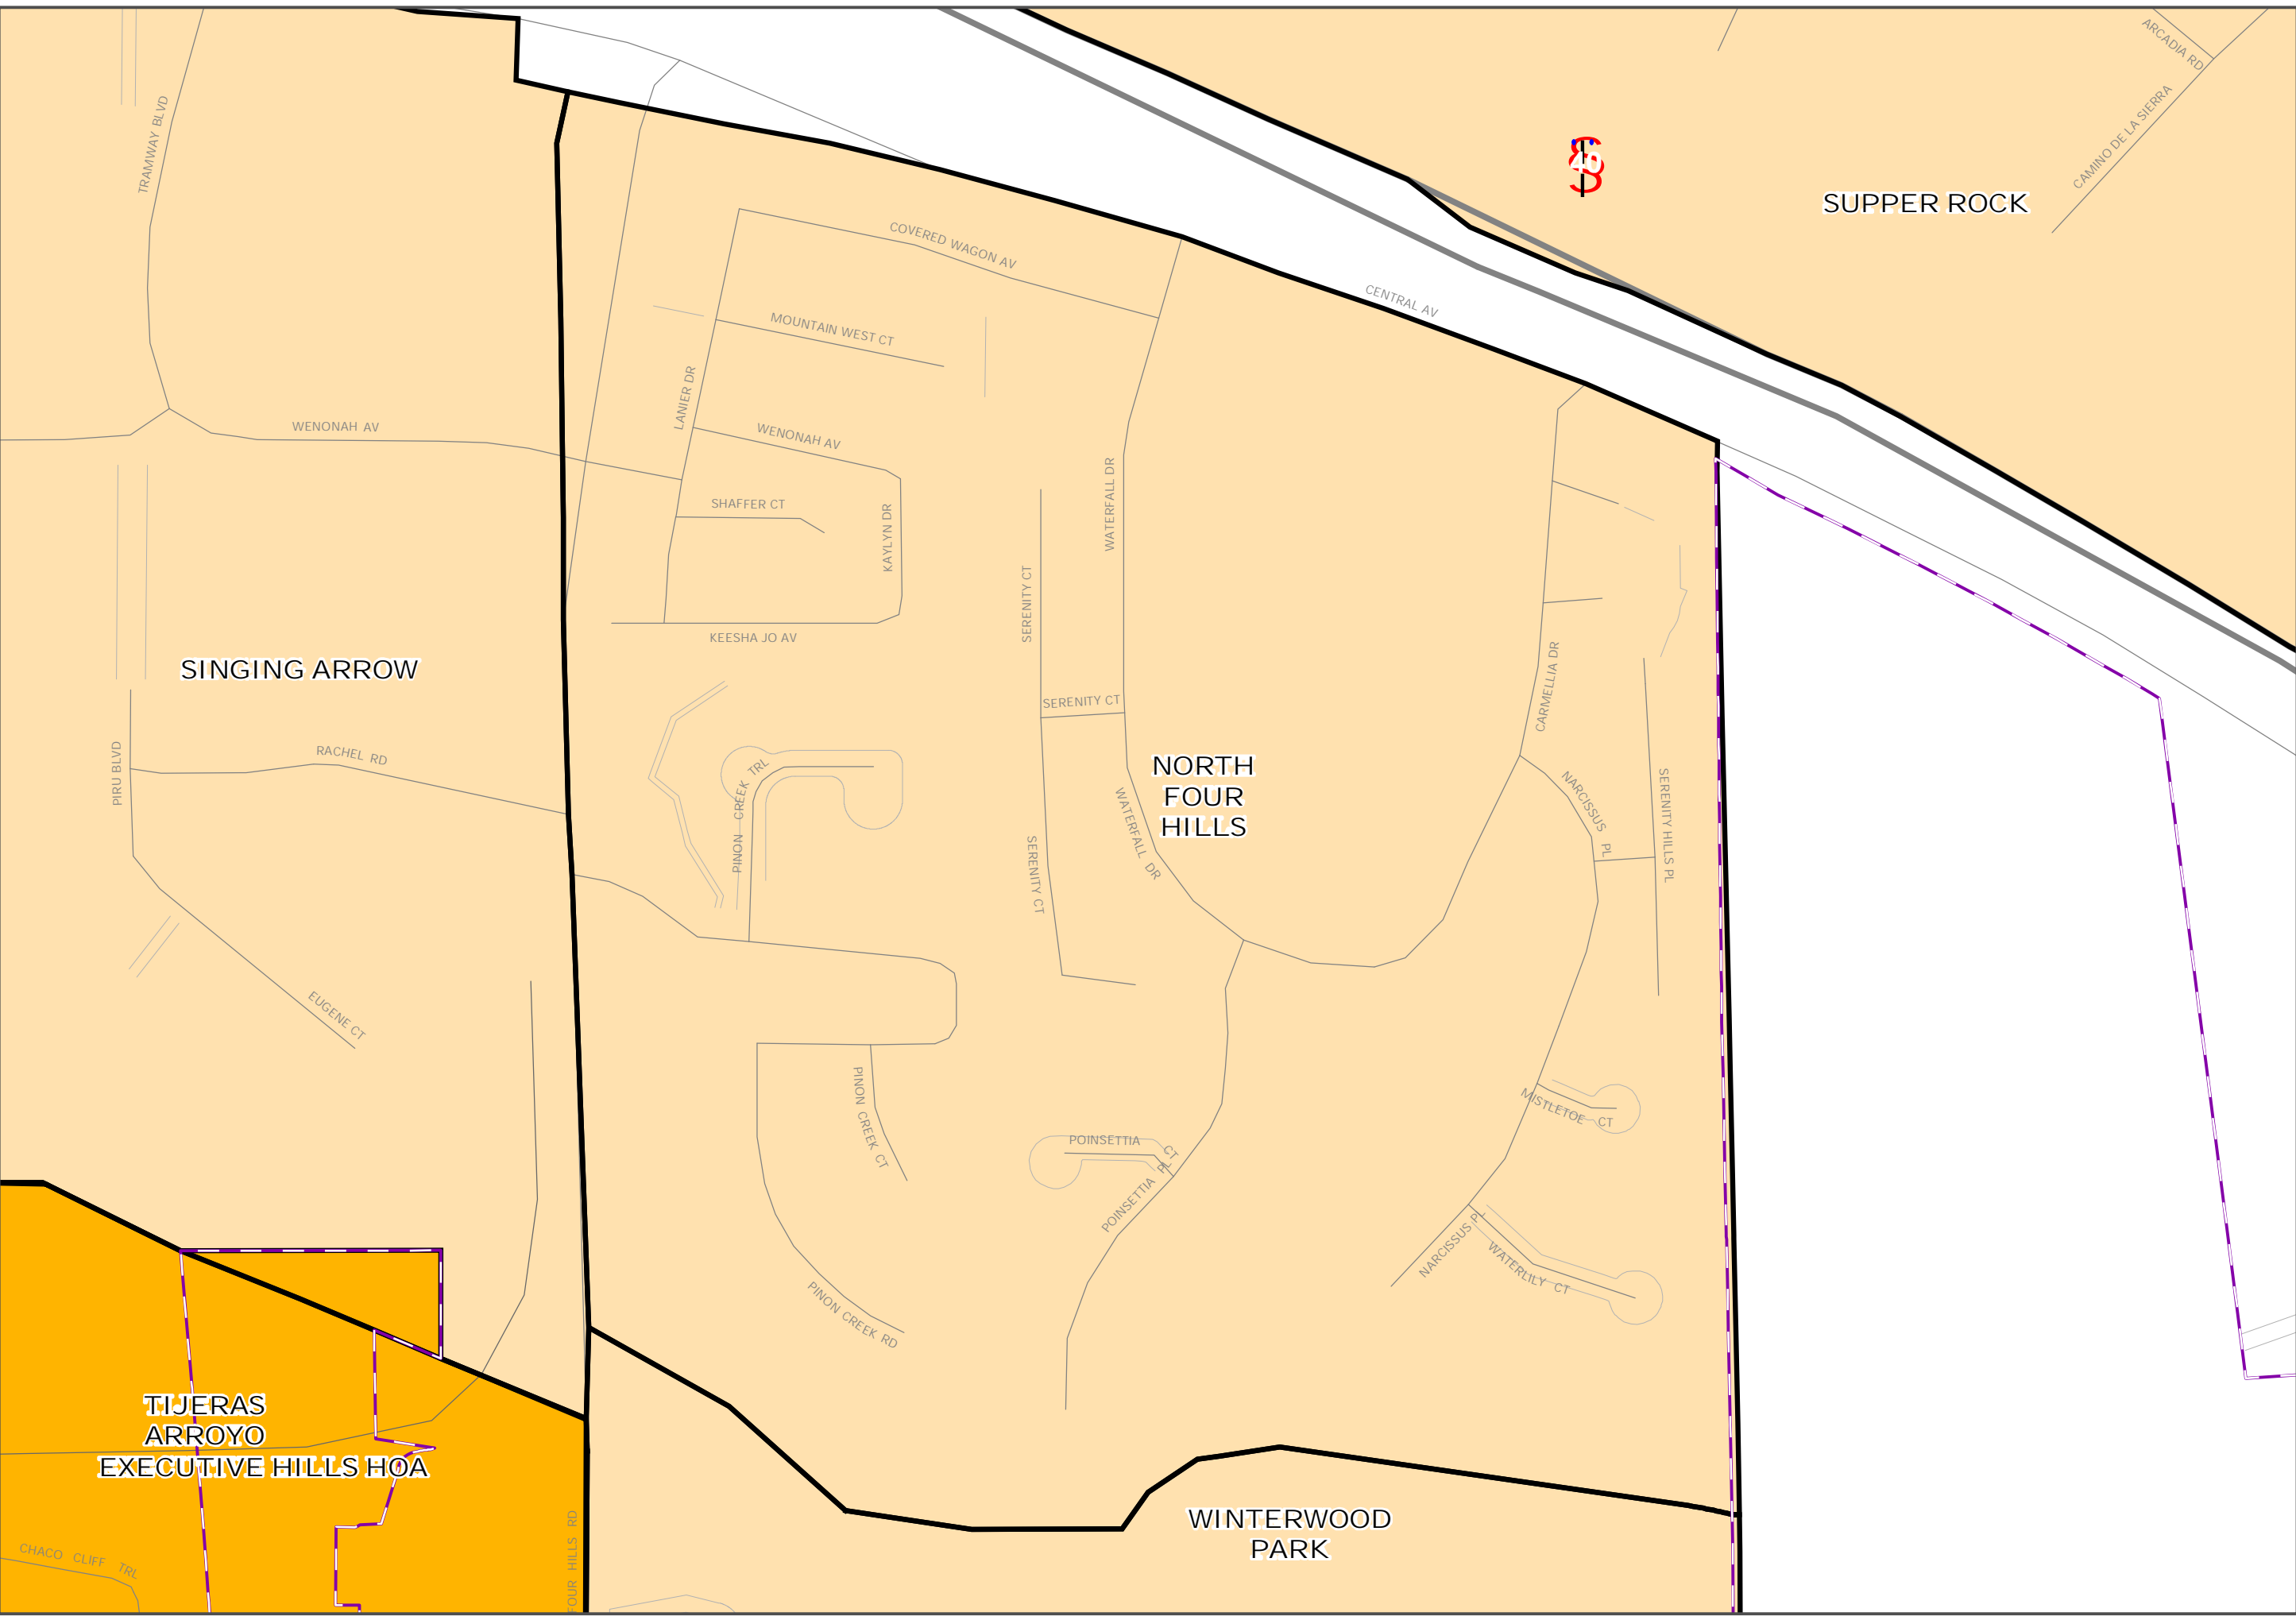

Legend

- Single Associations
- Overlapping Associations
- Municipal Limits

1 inch equals 271 feet

For information regarding associations not shown on this map, please contact the Office of Neighborhood Coordination at 924-3914.

8/31/2007

SINGING ARROW

NORTH  
FOUR  
HILLS

SUPPER ROCK

WINTERWOOD  
PARK

TIJERAS  
ARROYO  
EXECUTIVE HILLS HOA