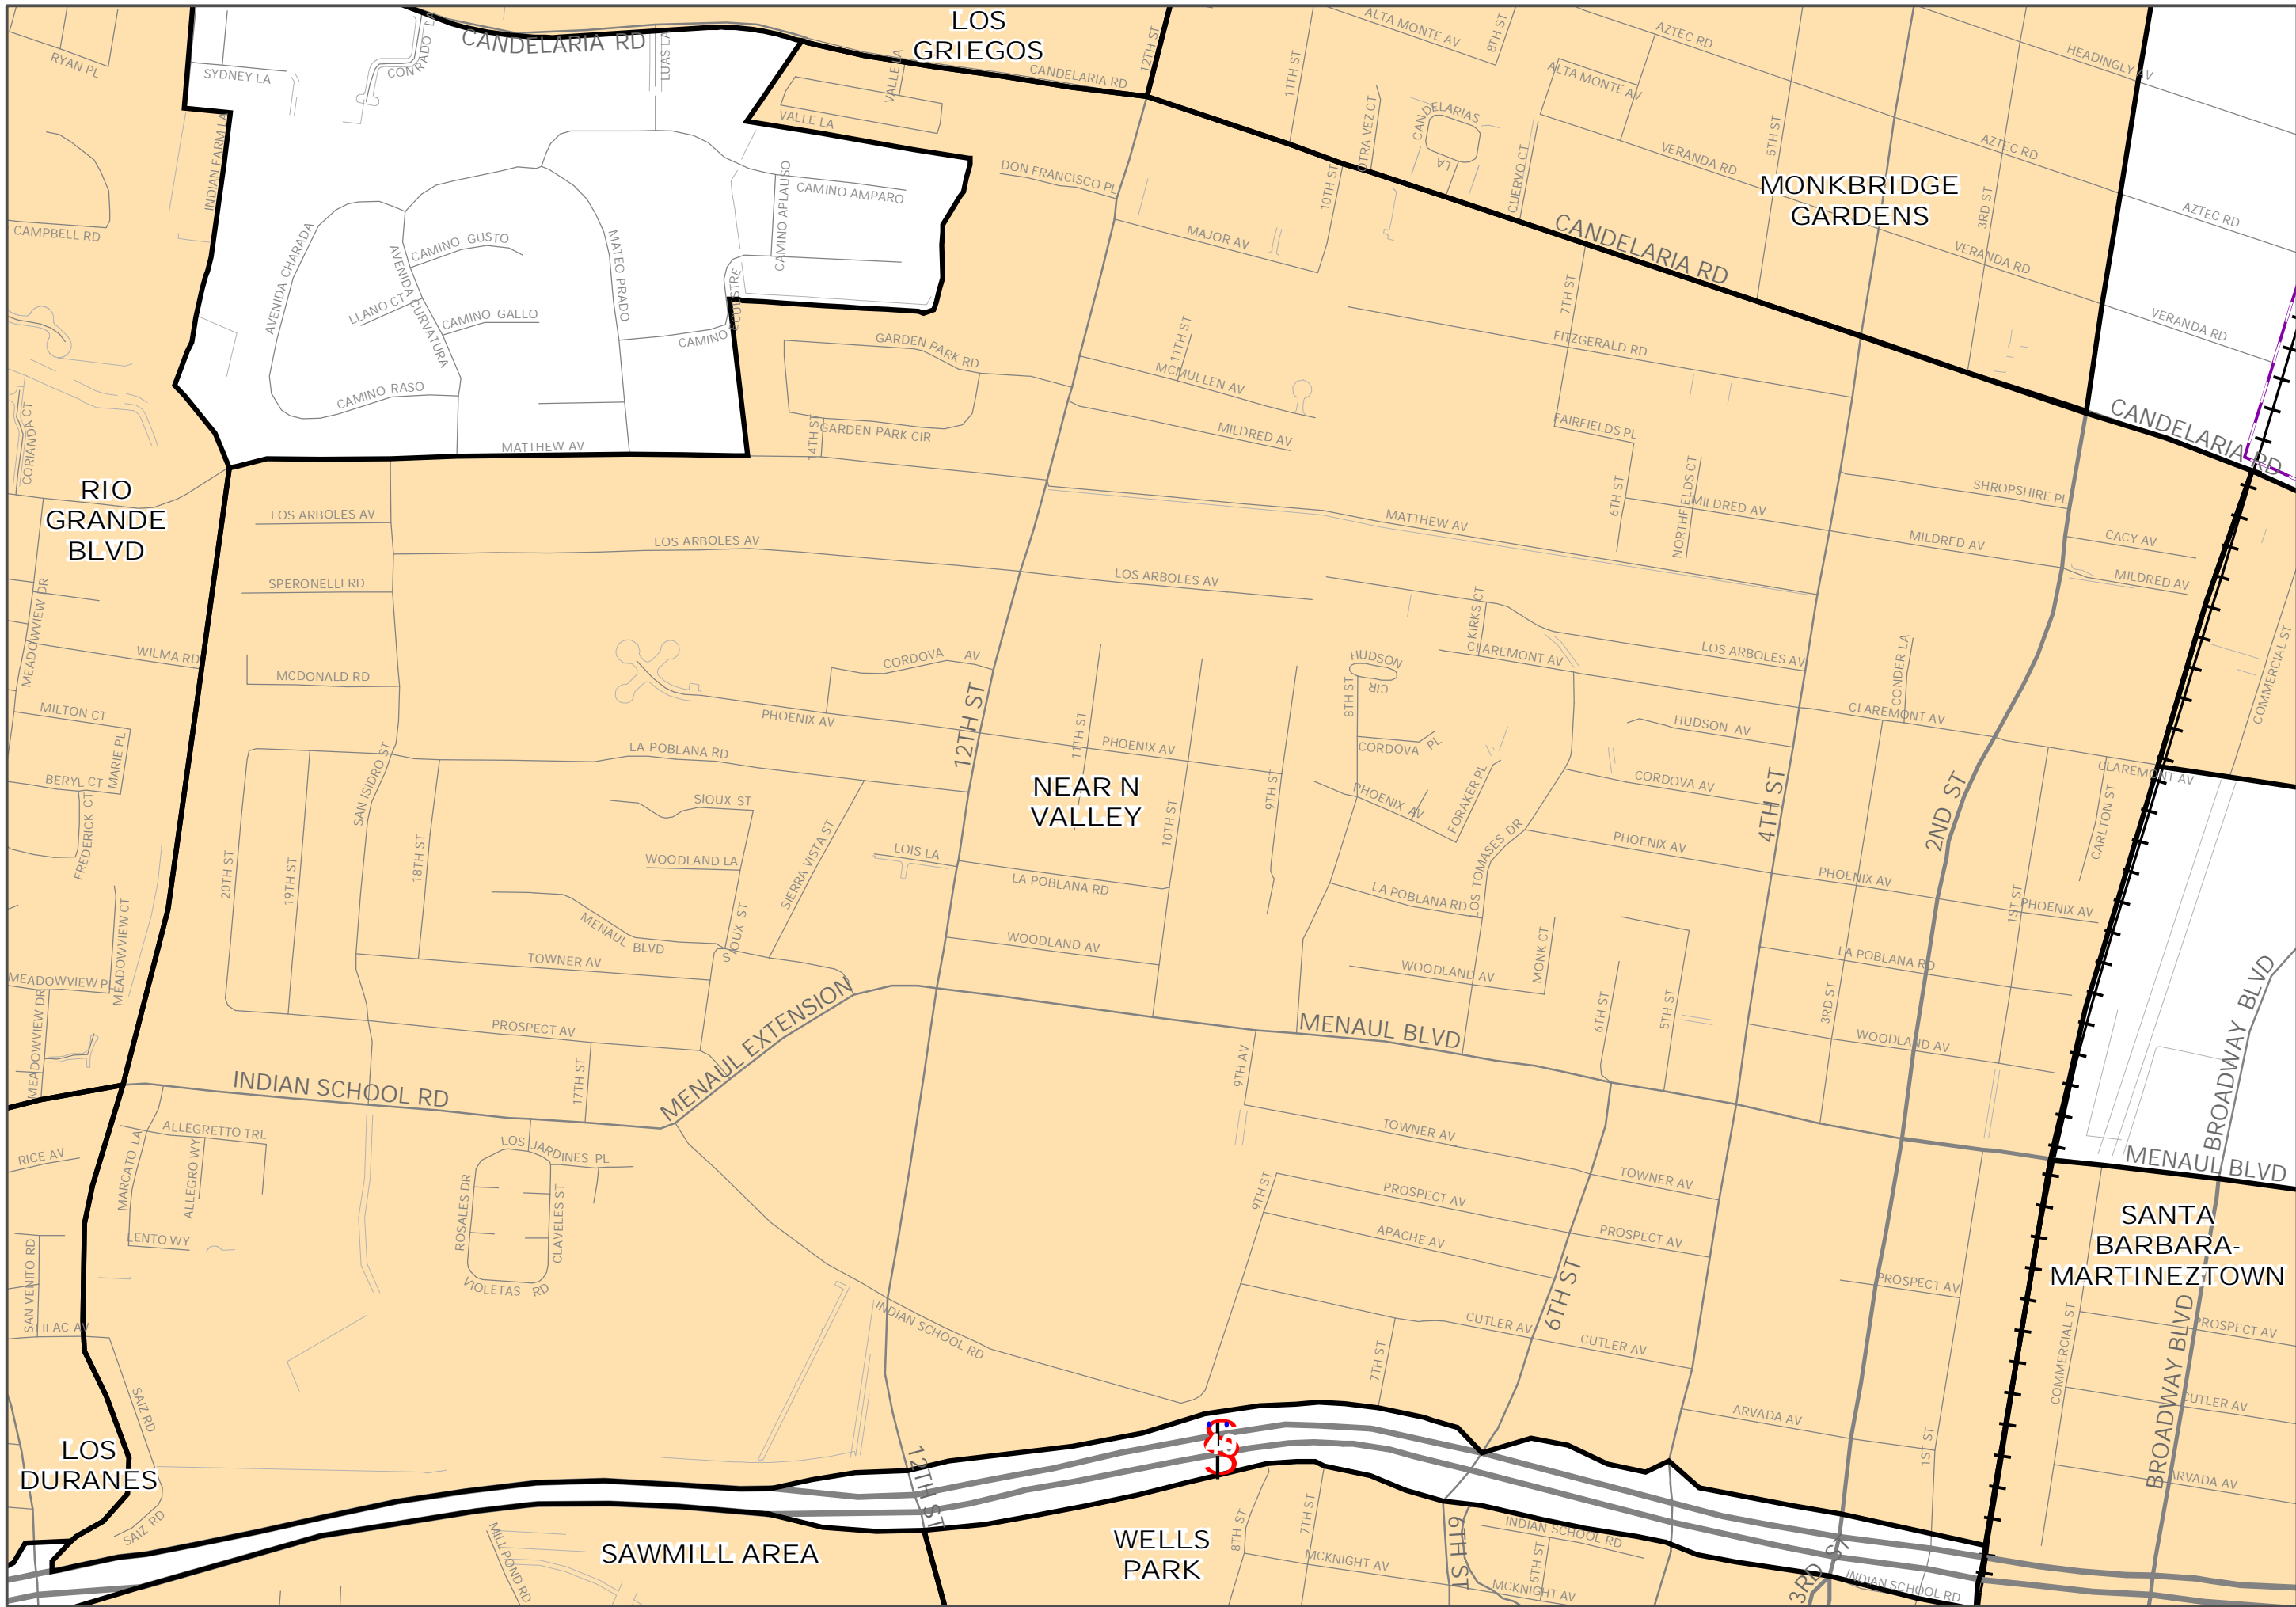

Legend

- Single Associations
- Overlapping Associations
- Municipal Limits

1 inch equals 648 feet

For information regarding associations not shown on this map, please contact the Office of Neighborhood Coordination at 924-3914.

8/31/2007

LOS GRIEGOS

MONKBRIDGE GARDENS

RIO GRANDE BLVD

NEAR N VALLEY

MENAU EXTENSION

SAWMILL AREA

WELLS PARK

SANTA BARBARA-MARTINEZ TOWN

LOS DURANES