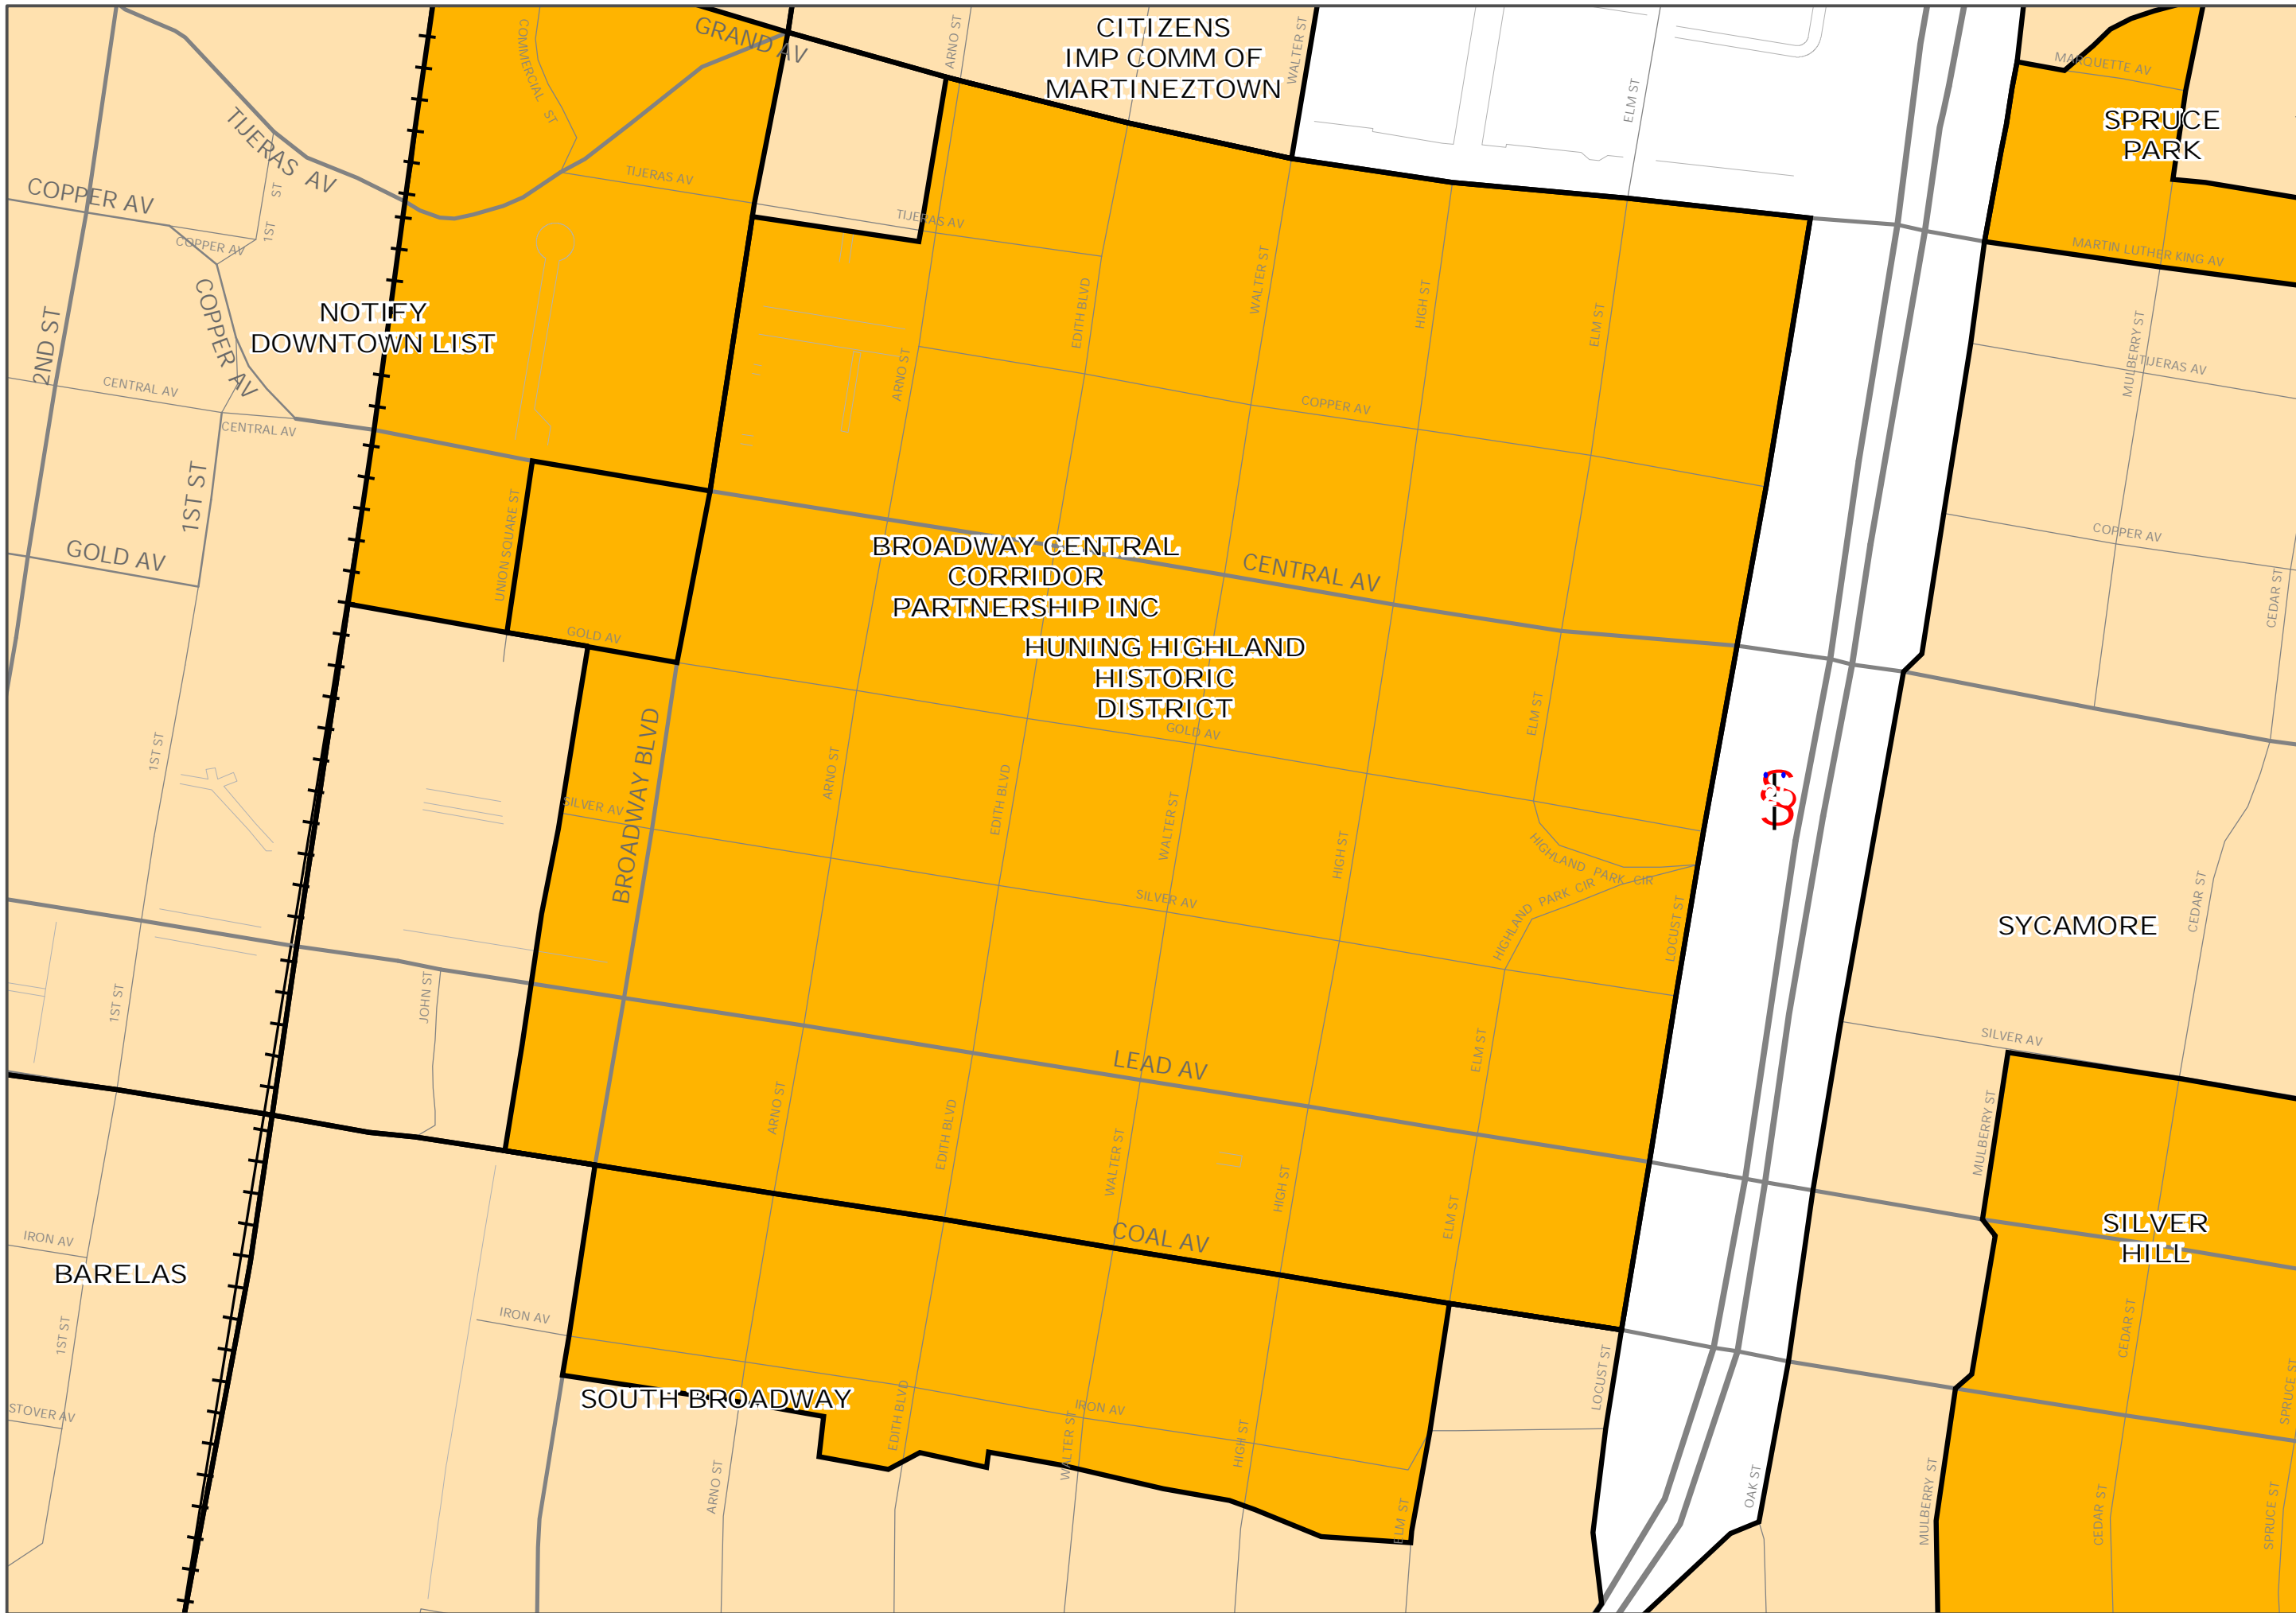

- Legend
- Single Associations
 - Overlapping Associations
 - Municipal Limits

1 inch equals 322 feet

For information regarding associations not shown on this map, please contact the Office of Neighborhood Coordination at 924-3914.

8/31/2007

CITIZENS
IMP COMM OF
MARTINEZTOWN

SPRUCE
PARK

NOTIFY
DOWNTOWN LIST

BROADWAY CENTRAL
CORRIDOR
PARTNERSHIP INC

HUNING HIGHLAND
HISTORIC
DISTRICT

SYCAMORE

SILVER
HILL

SOUTH BROADWAY

BARELAS