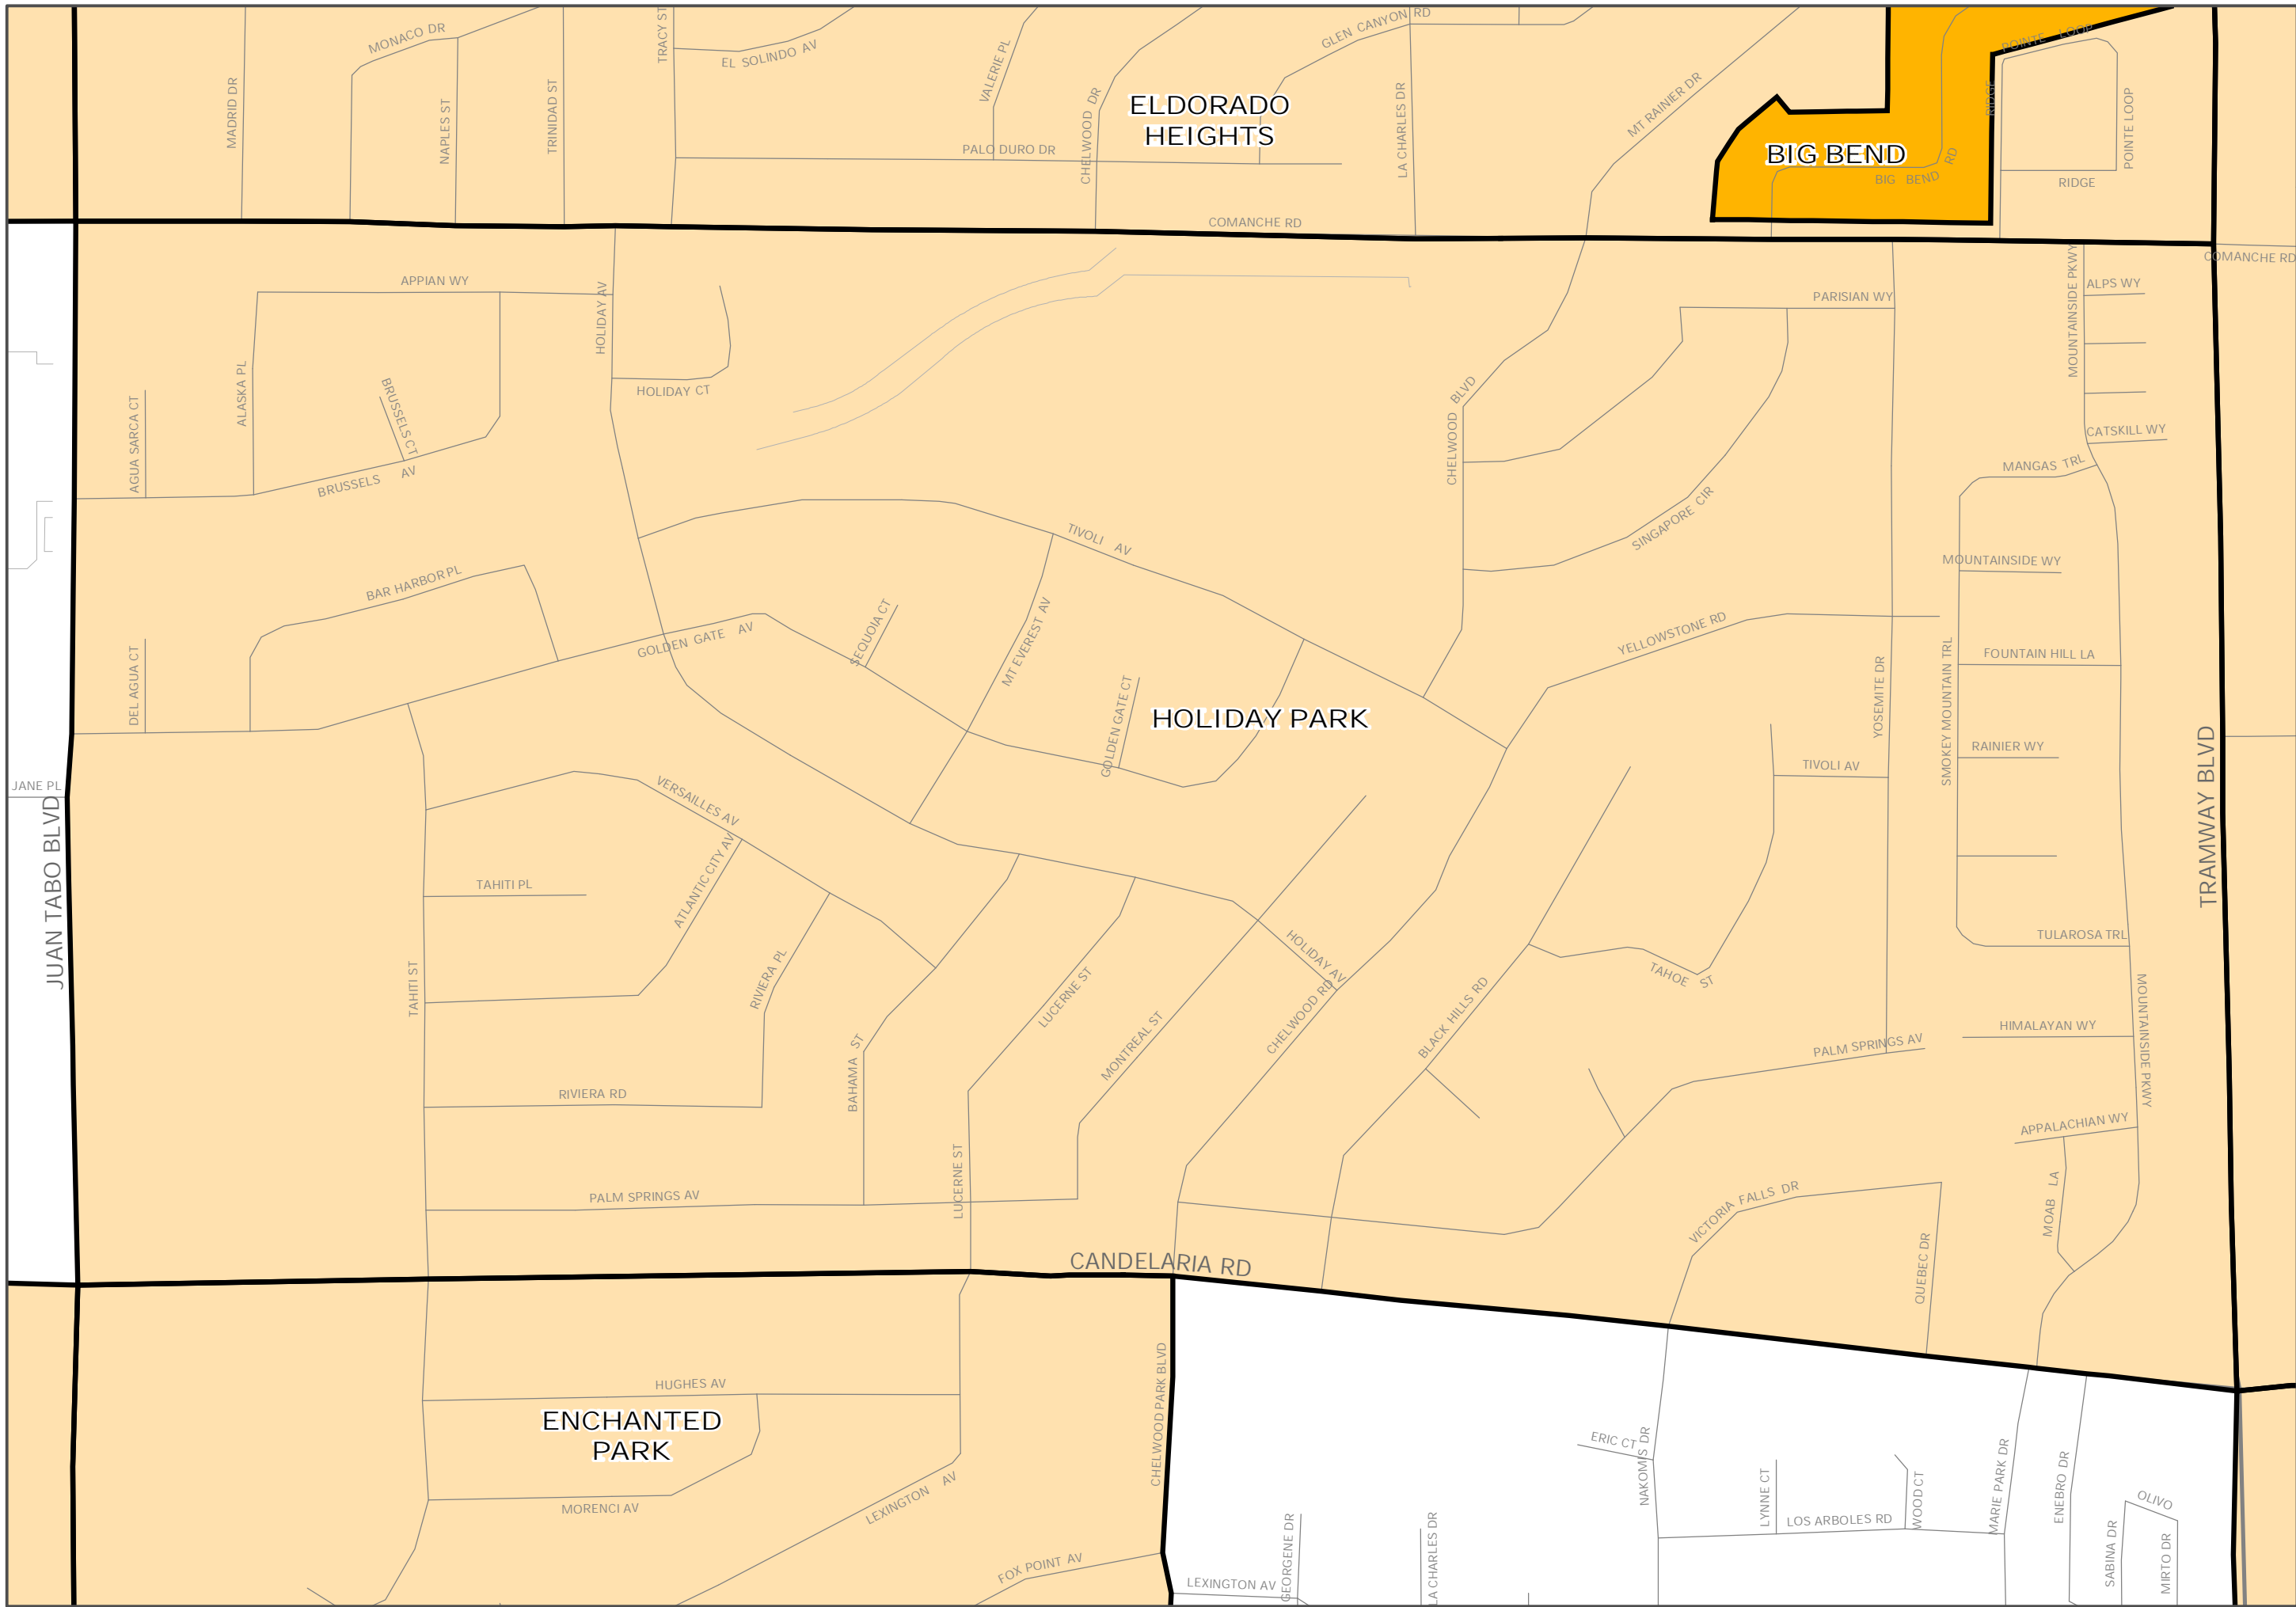

1. **Legend**
2. Single Associations
   - Overlapping Associations
   - Municipal Limits

1 inch equals 379 feet

For information regarding associations not shown on this map, please contact the Office of Neighborhood Coordination at 924-3914.

8/31/2007

ELDORADO
HEIGHTS

BIG BEND

HOLIDAY PARK

ENCHANTED
PARK

JUAN TABO BLVD

TRAMWAY BLVD

CANDELARIA RD

LEXINGTON AV

MORENCI AV

FOX POINT AV

CHELWOOD PARK BLVD

GEORGENE DR

LA CHARLES DR

ERIC CT DR

NAKOMIS DR

LYNNE CT

LOS ARBOLES RD

WOOD CT

MARIE PARK DR

ENEBRO DR

SABINA DR

MIRTO DR

MOUNTAINSIDE PKWY

APPALACHIAN WY

HIMALAYAN WY

TULAROSA TRL

SMOKEY MOUNTAIN TRL

MOUNTAINSIDE WY

MANGAS TRL

CATSKILL WY

MOUNTAINSIDE PKWY

RIDGE

POINTE LOOP

COMANCHE RD

PARISIAN WY

YELLOWSTONE RD

SINGAPORE CIR

CHELWOOD BLVD

LA CHARLES DR

GLEN CANYON RD

COMANCHE RD

CHELWOOD DR

PALCO DURO DR

VALERIE PL

EL SOLINDO AV

TRACY ST

TRINIDAD ST

NAPLES ST

MONACO DR

MADRID DR

HOLIDAY AV

HOLIDAY CT

APPIAN WY

ALASKA PL

BRUSSELS CT

BRUSSELS AV

AGUA SARCA CT

BAR HARBOR PL

GOLDEN GATE AV

SEQUIOIA CT

TIVOLI AV

MT EVEREST AV

GOLDEN GATE CT

HOLIDAY PARK

VERSAILLES AV

TAHITI PL

ATLANTIC CITY AV

TAHITI ST

RIVIERA PL

RIVIERA RD

BAHAMA ST

LUCERNE ST

MONTREAL ST

CHELWOOD RD

BLACK HILLS RD

TAHOE ST

PALM SPRINGS AV

PALM SPRINGS AV

LUCERNE ST

CANDELARIA RD

VICTORIA FALLS DR

QUEBEC DR

MOAB LA

HUGHES AV

ENCHANTED
PARK

LEXINGTON AV

CHELWOOD PARK BLVD

GEORGENE DR

LA CHARLES DR

ERIC CT DR

NAKOMIS DR

LYNNE CT

LOS ARBOLES RD

WOOD CT

MARIE PARK DR

ENEBRO DR

SABINA DR

MIRTO DR

MOUNTAINSIDE PKWY

APPALACHIAN WY

HIMALAYAN WY

TULAROSA TRL

SMOKEY MOUNTAIN TRL

MOUNTAINSIDE WY

MANGAS TRL

CATSKILL WY

MOUNTAINSIDE PKWY

RIDGE

POINTE LOOP

COMANCHE RD

PARISIAN WY

YELLOWSTONE RD

SINGAPORE CIR

CHELWOOD BLVD

LA CHARLES DR

GLEN CANYON RD

COMANCHE RD

CHELWOOD DR

PALCO DURO DR

VALERIE PL

EL SOLINDO AV

TRACY ST

TRINIDAD ST

NAPLES ST

MONACO DR

MADRID DR

HOLIDAY AV

HOLIDAY CT

APPIAN WY

ALASKA PL

BRUSSELS CT

BRUSSELS AV

AGUA SARCA CT

BAR HARBOR PL

GOLDEN GATE AV

SEQUIOIA CT

TIVOLI AV

MT EVEREST AV

GOLDEN GATE CT

HOLIDAY PARK

VERSAILLES AV

TAHITI PL

ATLANTIC CITY AV

TAHITI ST

RIVIERA PL

RIVIERA RD

BAHAMA ST

LUCERNE ST

MONTREAL ST

CHELWOOD RD

BLACK HILLS RD

TAHOE ST

PALM SPRINGS AV

PALM SPRINGS AV

LUCERNE ST

CANDELARIA RD

VICTORIA FALLS DR

QUEBEC DR

MOAB LA

HUGHES AV

ENCHANTED
PARK

LEXINGTON AV

CHELWOOD PARK BLVD

GEORGENE DR

LA CHARLES DR

ERIC CT DR

NAKOMIS DR

LYNNE CT

LOS ARBOLES RD

WOOD CT

MARIE PARK DR

ENEBRO DR

SABINA DR

MIRTO DR

MOUNTAINSIDE PKWY

APPALACHIAN WY

HIMALAYAN WY

TULAROSA TRL

SMOKEY MOUNTAIN TRL

MOUNTAINSIDE WY

MANGAS TRL

CATSKILL WY

MOUNTAINSIDE PKWY

RIDGE

POINTE LOOP

COMANCHE RD

PARISIAN WY

YELLOWSTONE RD

SINGAPORE CIR

CHELWOOD BLVD

LA CHARLES DR

GLEN CANYON RD

COMANCHE RD

CHELWOOD DR

PALCO DURO DR

VALERIE PL

EL SOLINDO AV

TRACY ST

TRINIDAD ST

NAPLES ST

MONACO DR

MADRID DR

HOLIDAY AV

HOLIDAY CT

APPIAN WY

ALASKA PL

BRUSSELS CT

BRUSSELS AV

AGUA SARCA CT

BAR HARBOR PL

GOLDEN GATE AV

SEQUIOIA CT

TIVOLI AV

MT EVEREST AV

GOLDEN GATE CT

HOLIDAY PARK

VERSAILLES AV

TAHITI PL

ATLANTIC CITY AV

TAHITI ST

RIVIERA PL

RIVIERA RD

BAHAMA ST

LUCERNE ST

MONTREAL ST

CHELWOOD RD

BLACK HILLS RD

TAHOE ST

PALM SPRINGS AV

PALM SPRINGS AV

LUCERNE ST

CANDELARIA RD

VICTORIA FALLS DR

QUEBEC DR

MOAB LA

HUGHES AV

ENCHANTED
PARK

LEXINGTON AV

CHELWOOD PARK BLVD

GEORGENE DR

LA CHARLES DR

ERIC CT DR