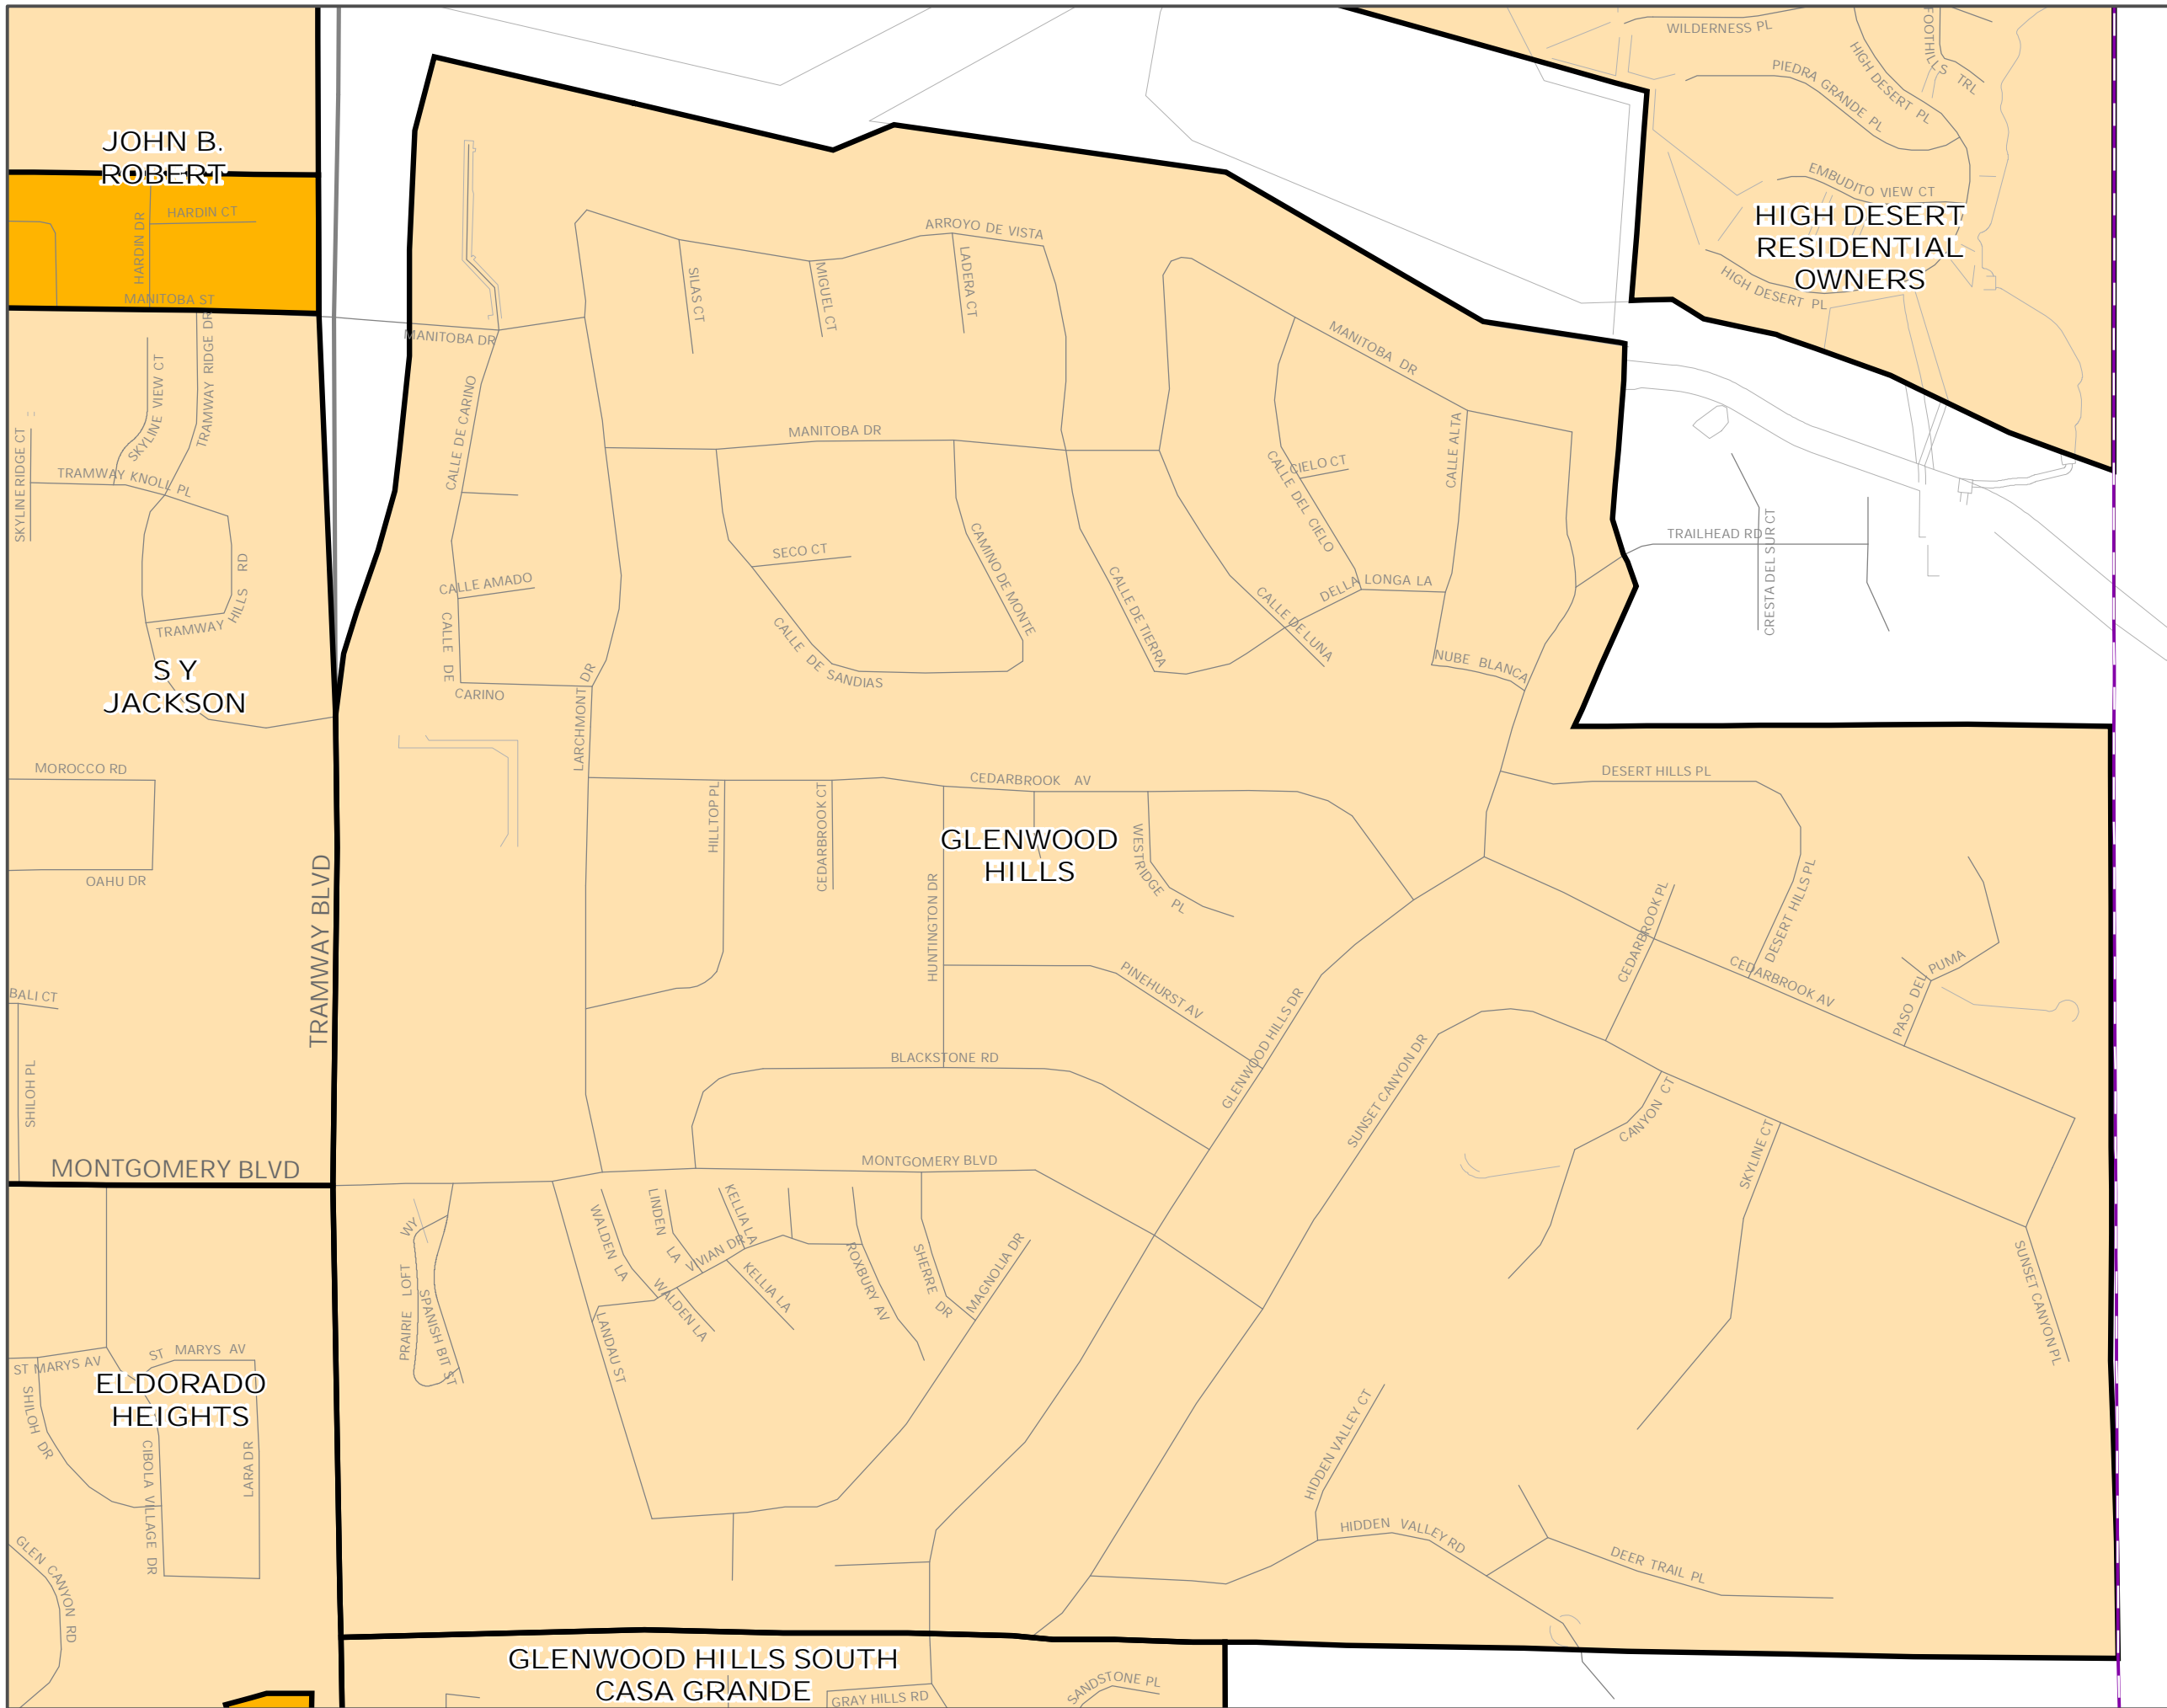

Legend

- Single Associations
- Overlapping Associations
- Municipal Limits

1 inch equals 479 feet

For information regarding associations not shown on this map, please contact the Office of Neighborhood Coordination at 924-3914.

8/31/2007

JOHN B.  
ROBERT

HIGH DESERT  
RESIDENTIAL  
OWNERS

S Y  
JACKSON

GLENWOOD  
HILLS

ELDORADO  
HEIGHTS

GLENWOOD HILLS SOUTH  
CASA GRANDE