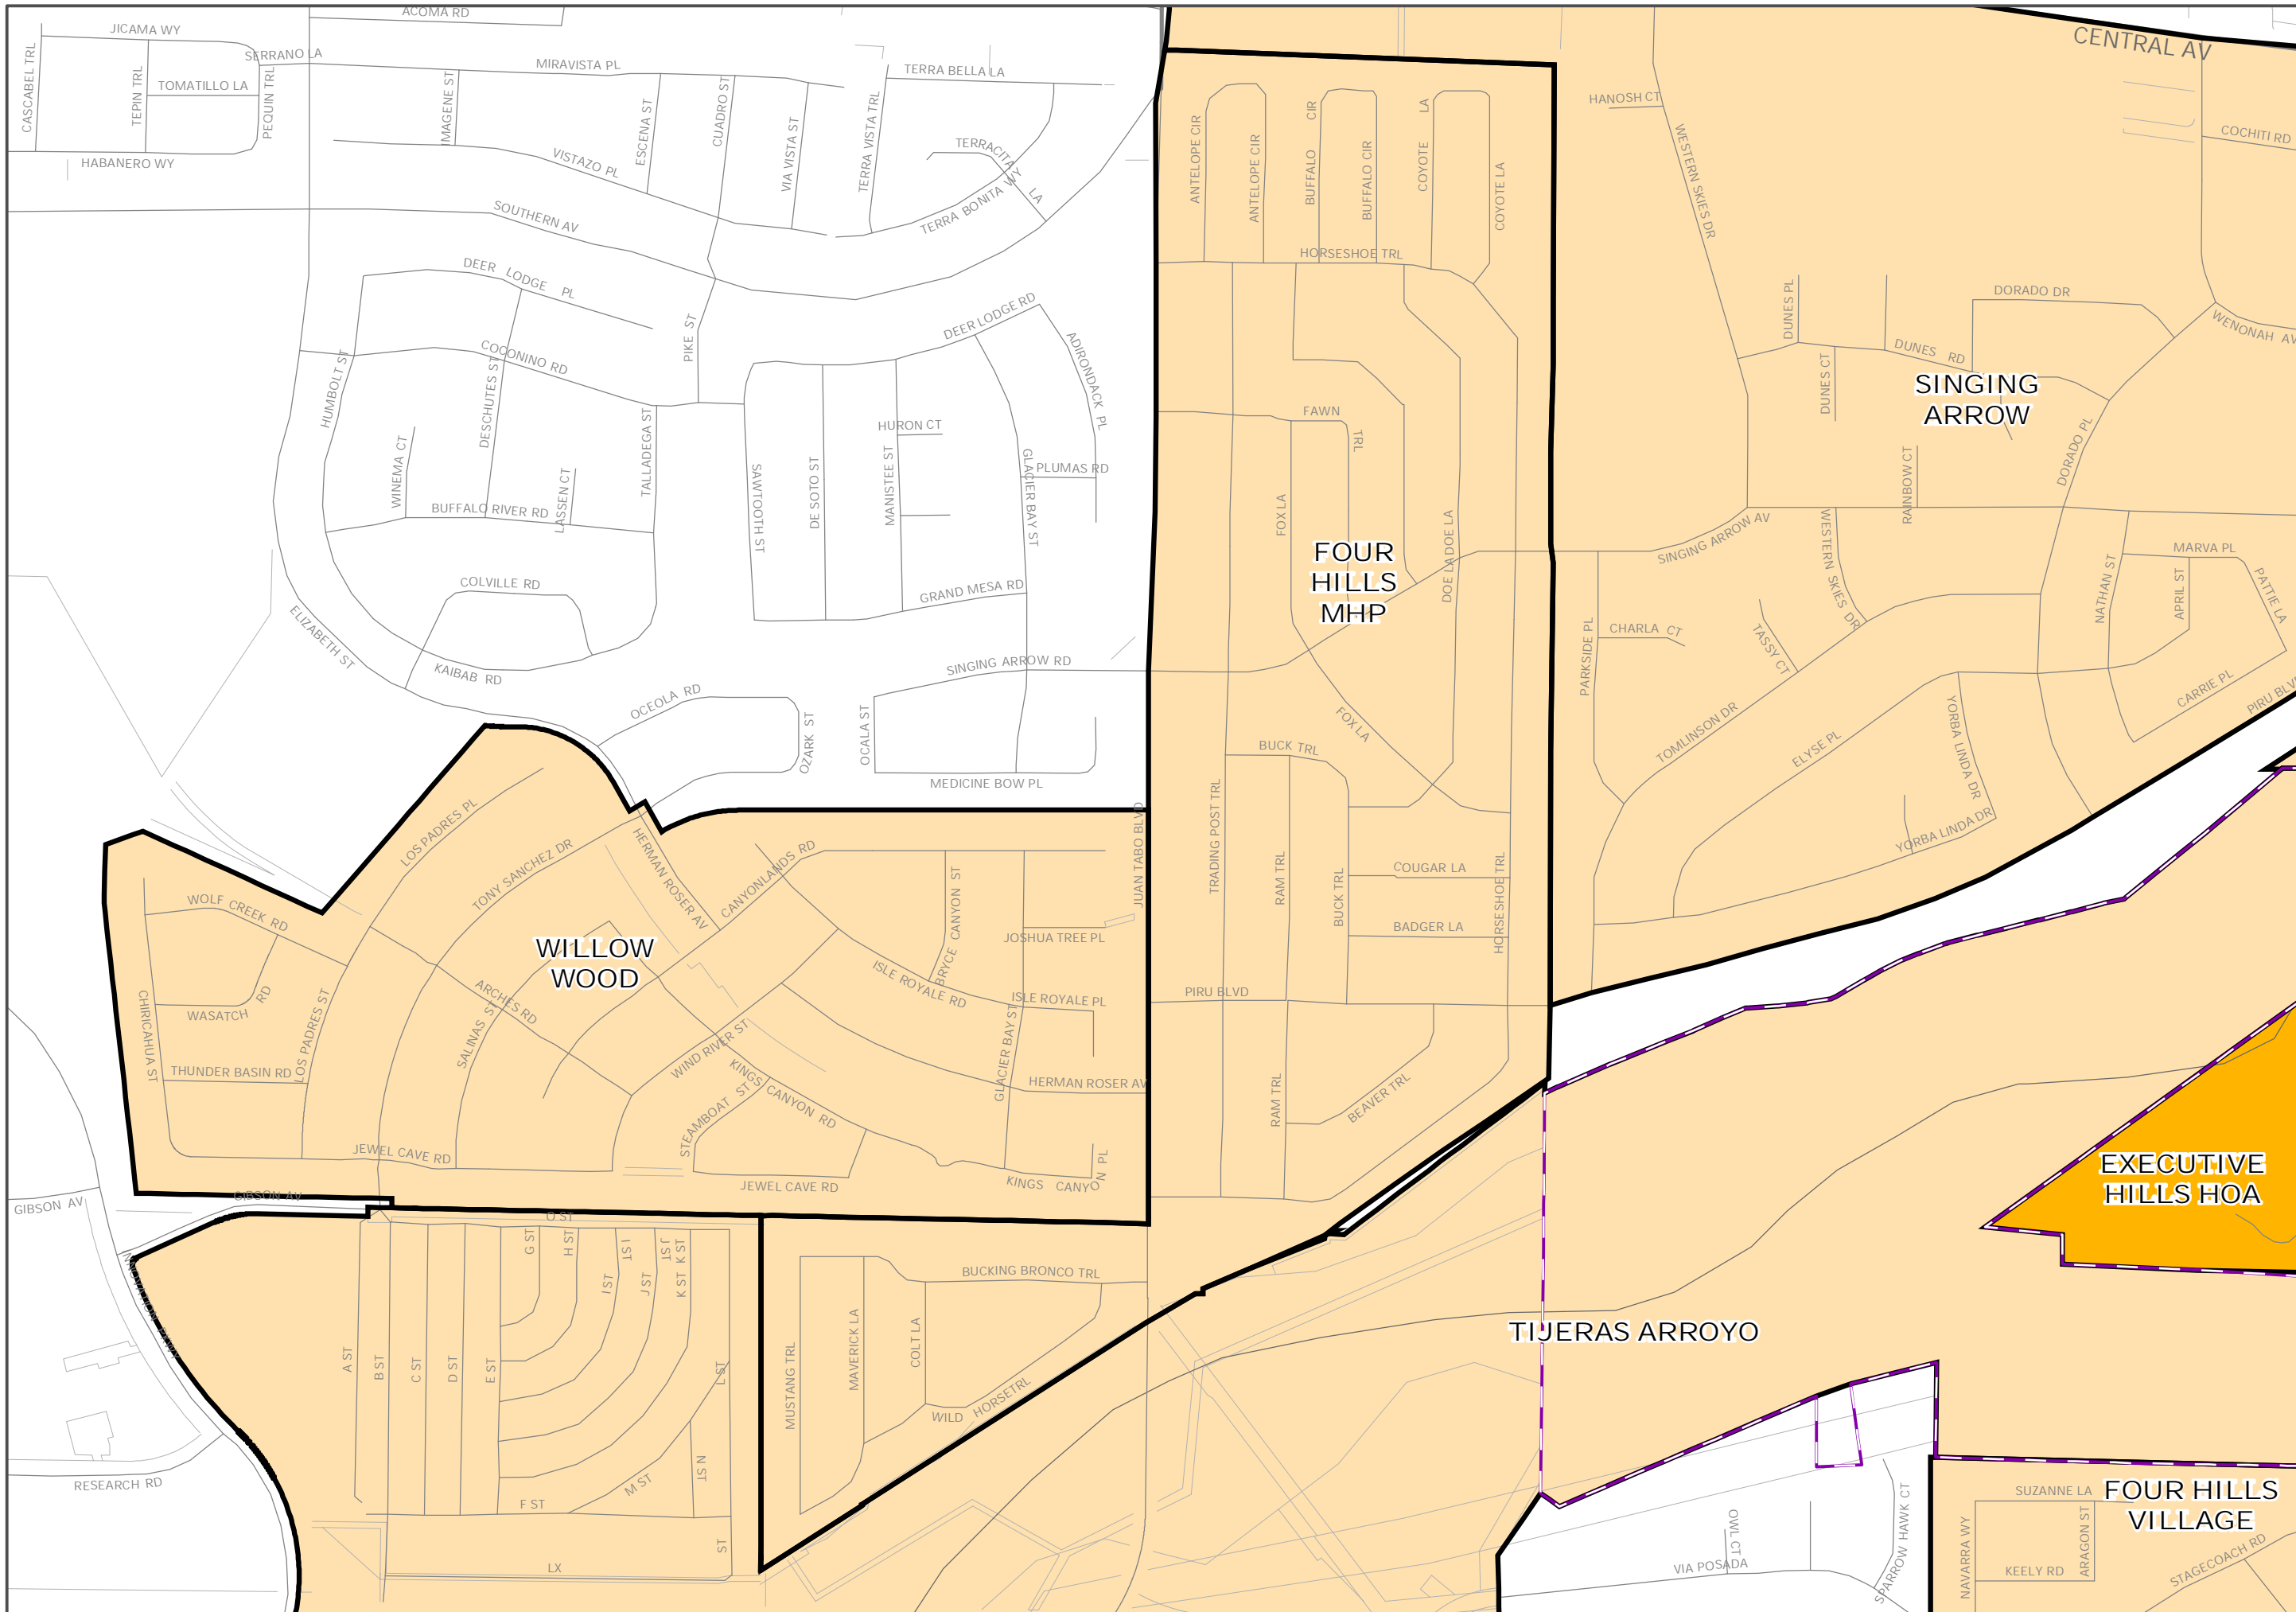

1. **Legend**
2. Single Associations
   - Overlapping Associations
   - Municipal Limits

1 inch equals 517 feet

For information regarding associations not shown on this map, please contact the Office of Neighborhood Coordination at 924-3914.

8/31/2007

WILLOW
WOOD

FOUR
HILLS
MHP

SINGING
ARROW

EXECUTIVE
HILLS HOA

TIJERAS ARROYO

FOUR HILLS
VILLAGE