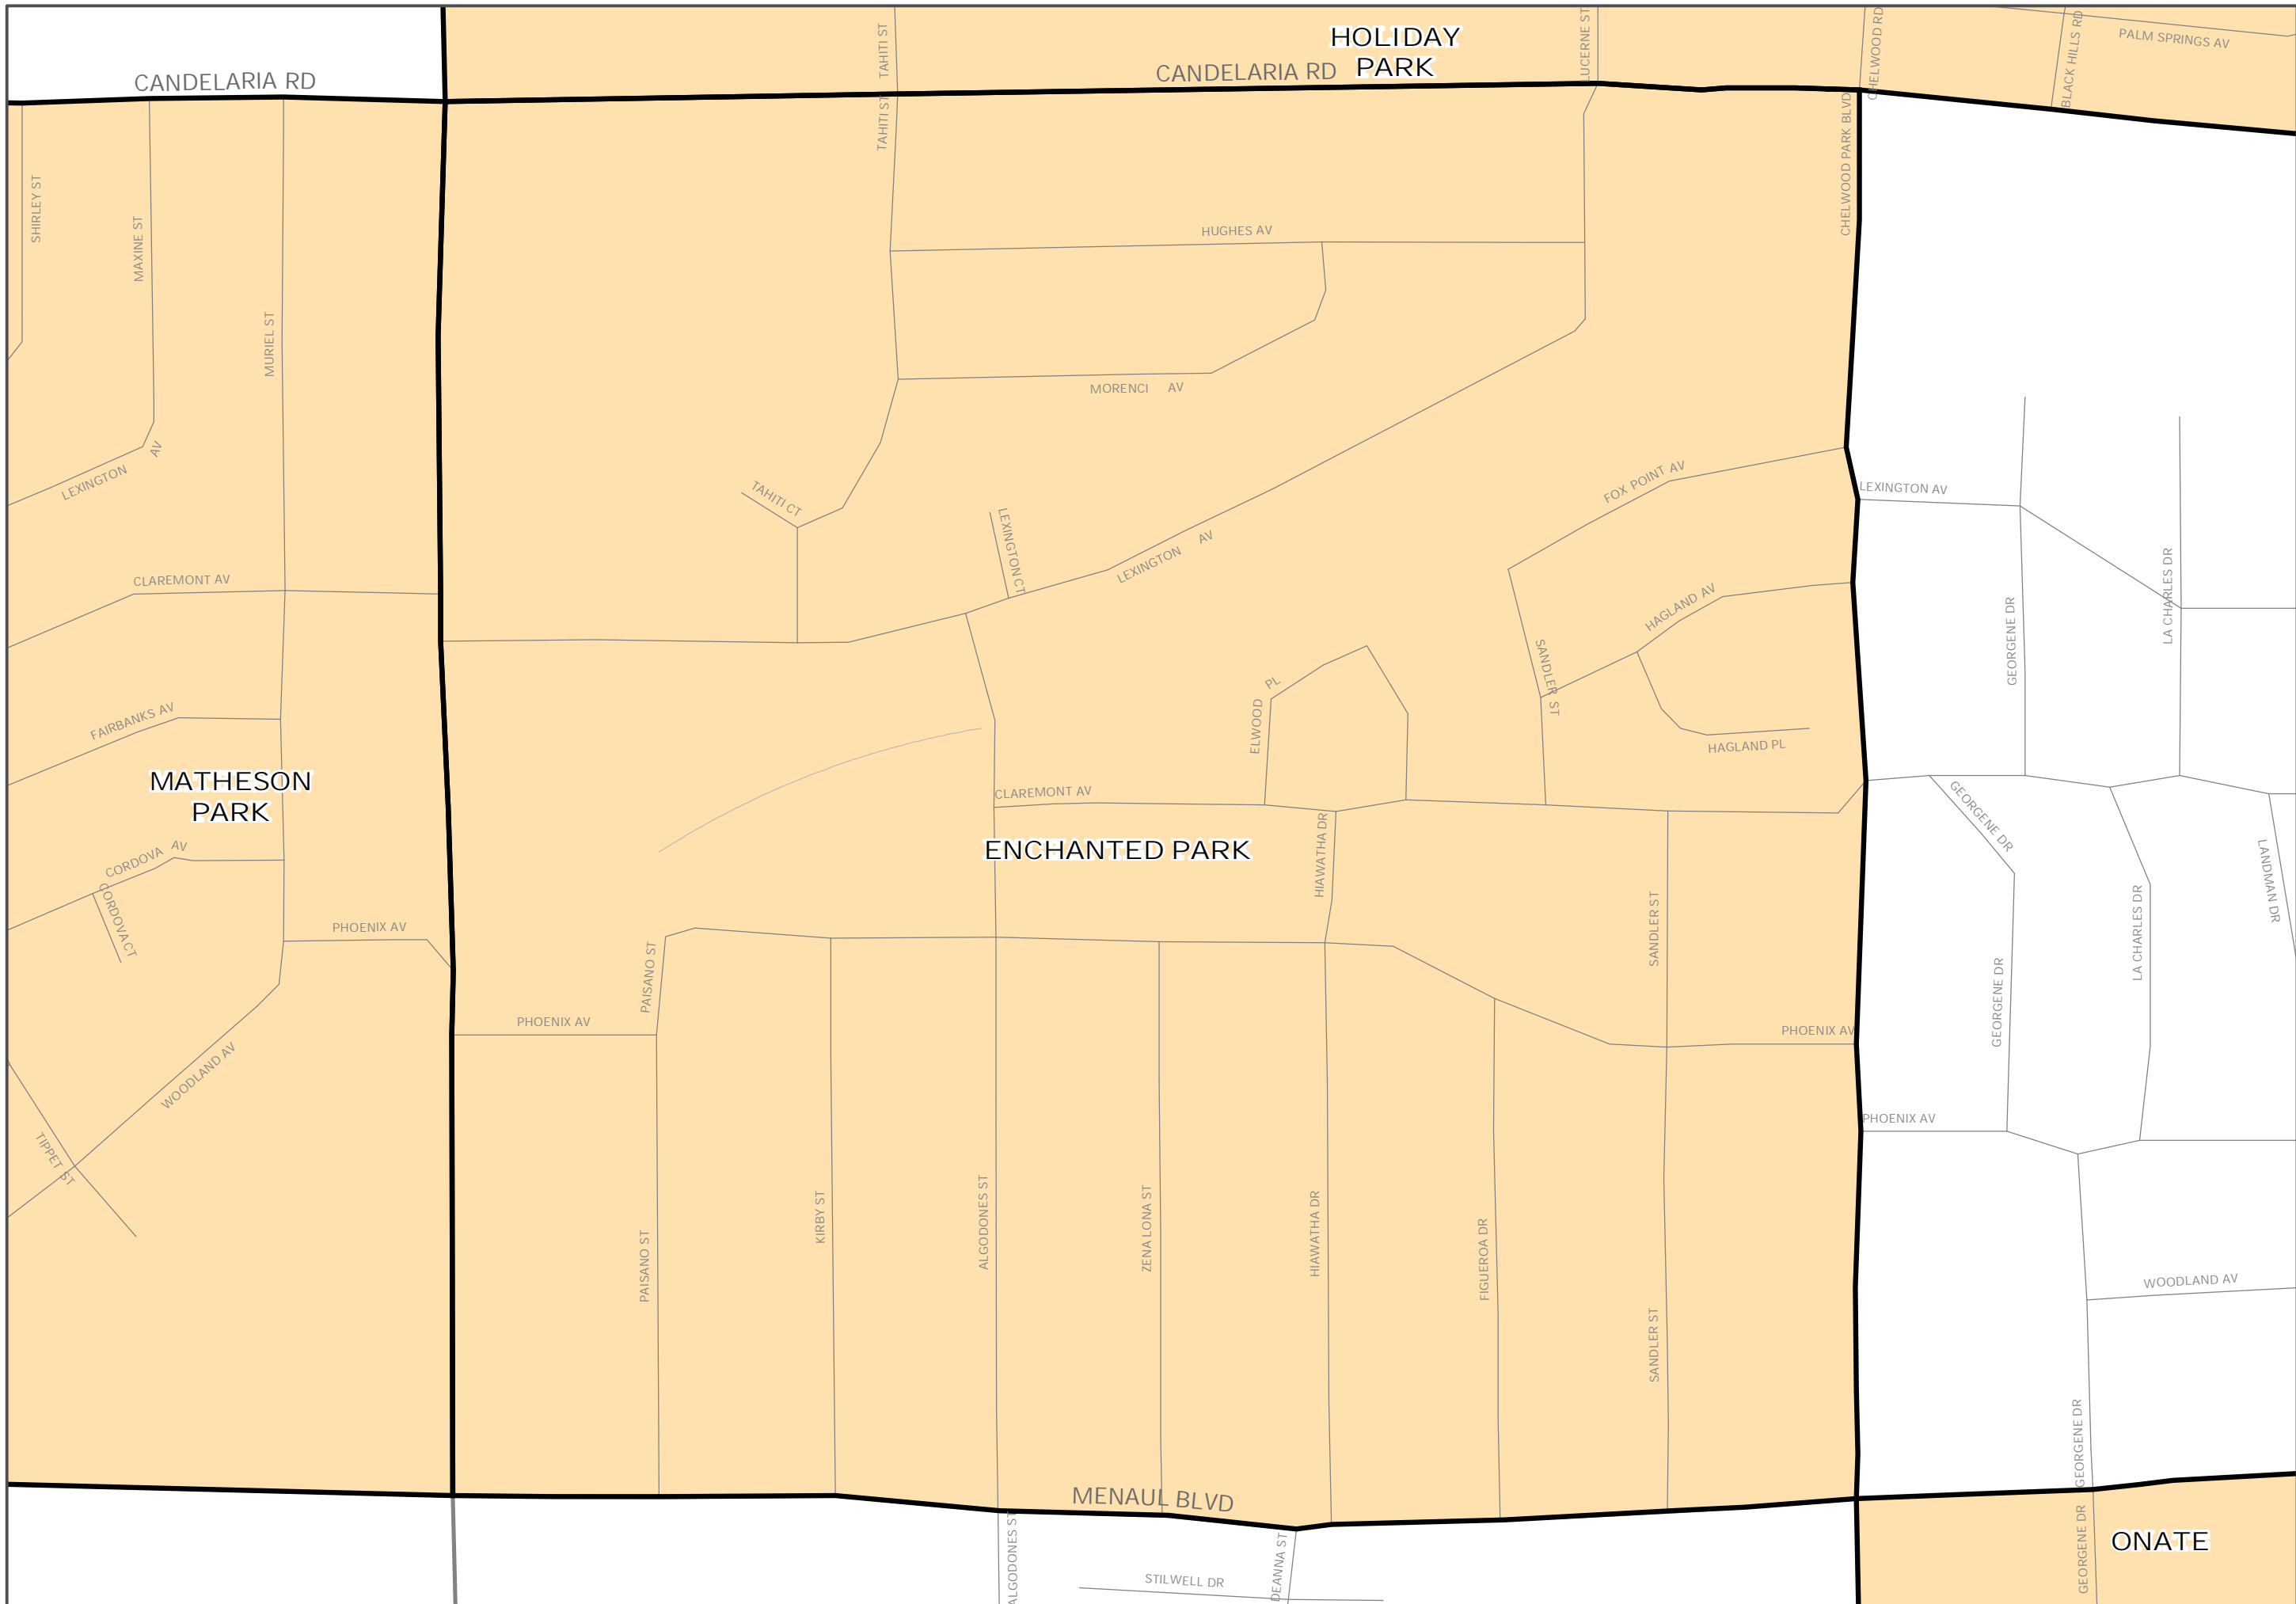

- Legend**
- Single Associations
 - Overlapping Associations
 - Municipal Limits

1 inch equals 293 feet

For information regarding associations not shown on this map, please contact the Office of Neighborhood Coordination at 924-3914.

8/31/2007

CANDELARIA RD

HOLIDAY
CANDELARIA RD PARK

MATHESON
PARK

ENCHANTED PARK

ONATE