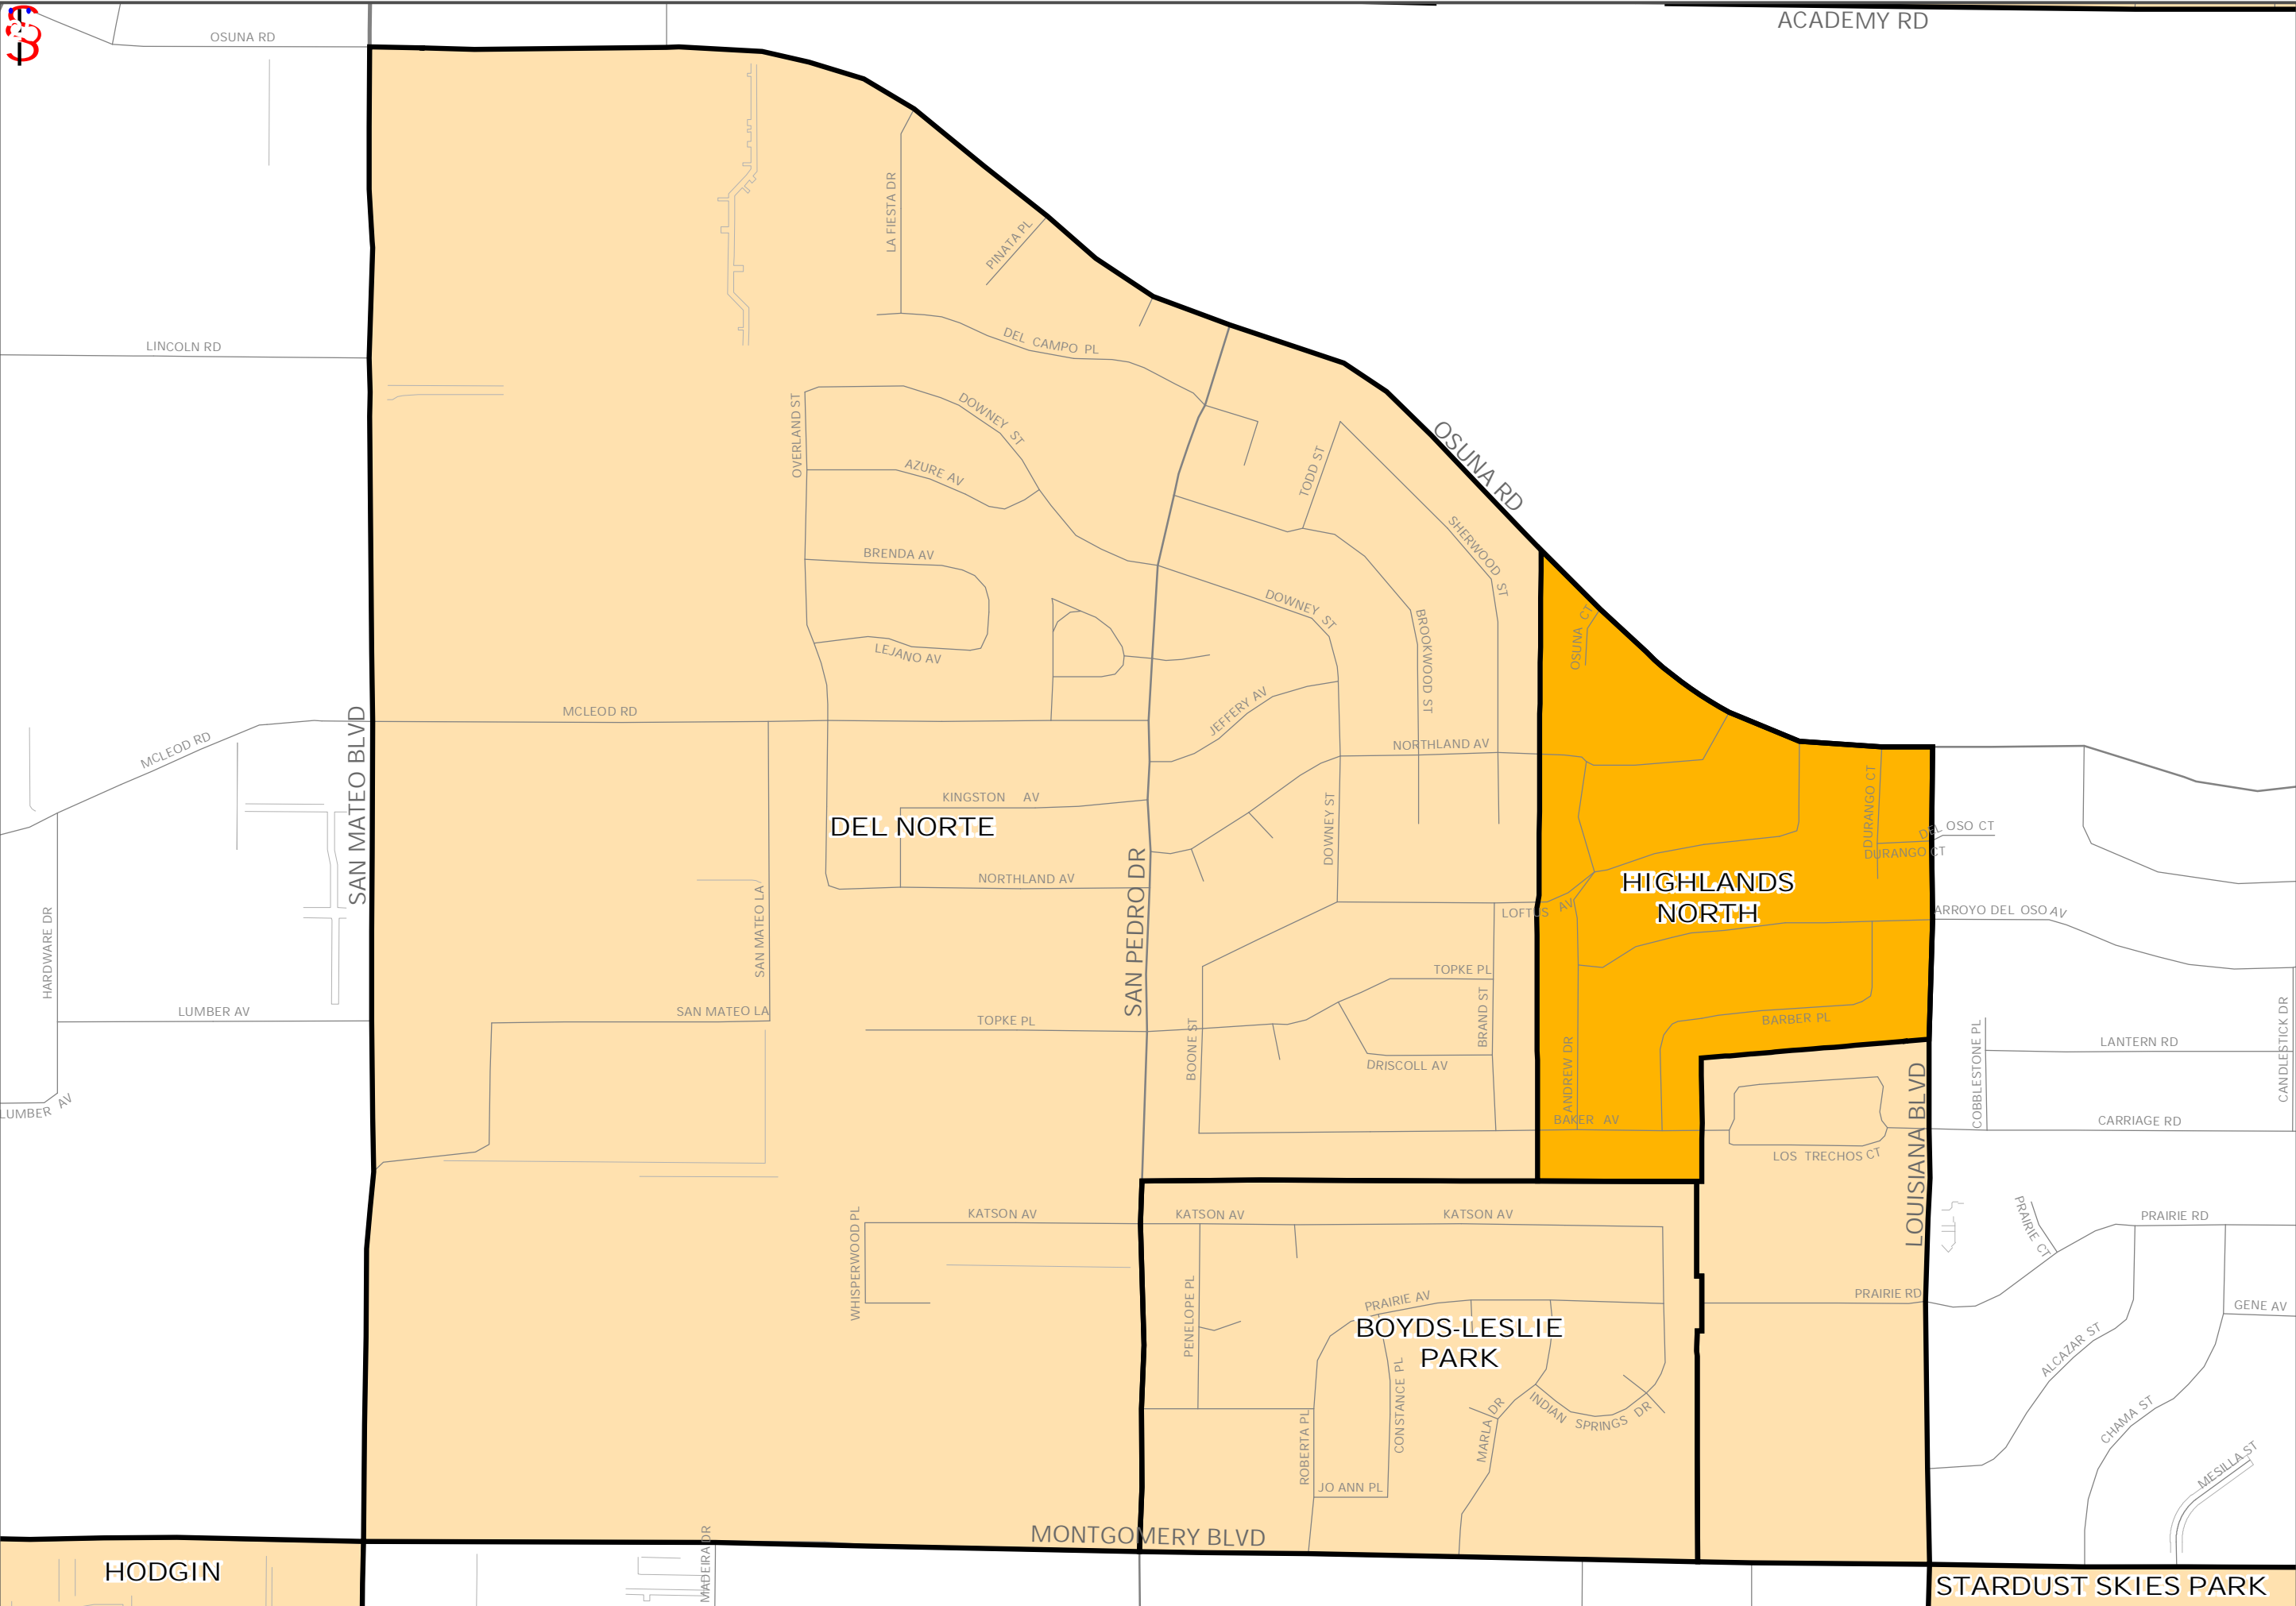

Albuquerque Neighborhood Associations

- Legend**
- Single Associations
 - Overlapping Associations
 - Municipal Limits

1 inch equals 519 feet

For information regarding associations not shown on this map, please contact the Office of Neighborhood Coordination at 924-3914.