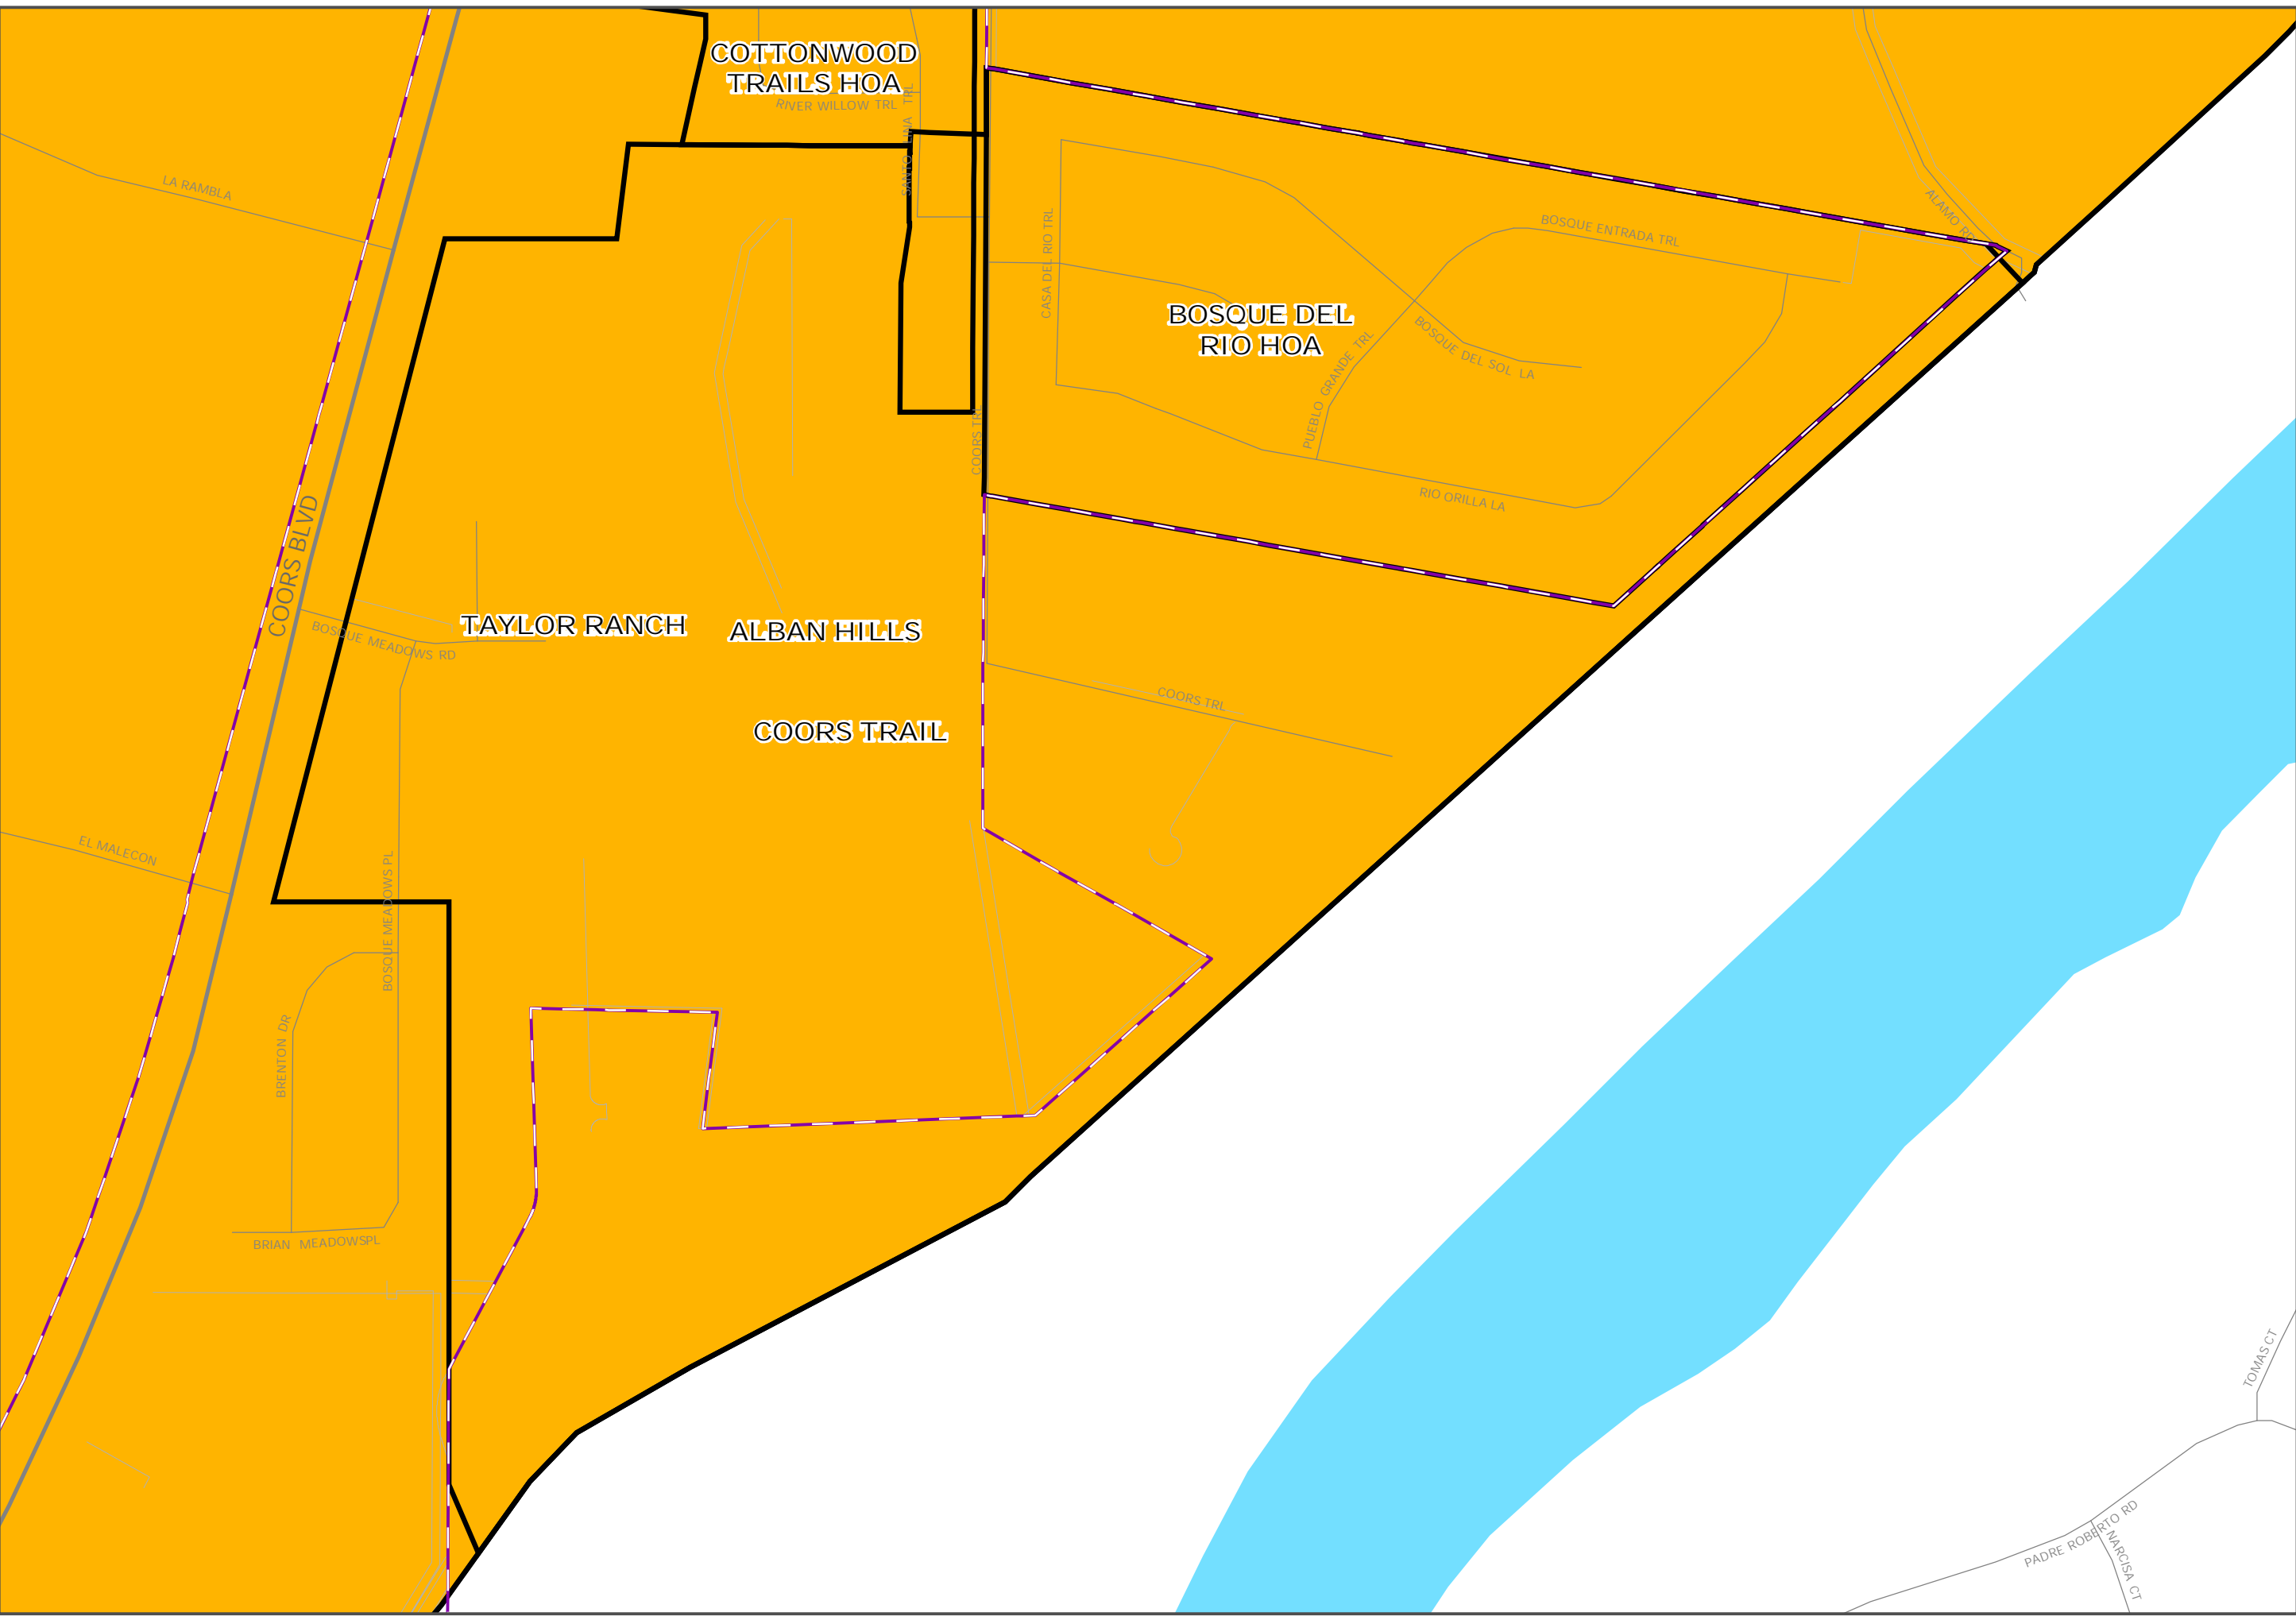

Legend

- Single Associations
- Overlapping Associations
- Municipal Limits

1 inch equals 379 feet

For information regarding associations not shown on this map, please contact the Office of Neighborhood Coordination at 924-3914.

8/31/2007

COTTONWOOD TRAILS HOA

BOSQUE DEL RIO HOA

TAYLOR RANCH

ALBAN HILLS

COORS TRAIL

LA RAMBLA

COORS BLVD

BOSQUE MEADOWS RD

EL MALECON

BRENTON DR

BOSQUE MEADOWS PL

BRIAN MEADOWS PL

CASA DEL RIO TRL

PUEBLO GRANDE TRL

BOSQUE DEL SOL LA

RIO ORILLA LA

BOSQUE ENTRADA TRL

COORS TRL

TOMAS CT

PADRE ROBERTO RD  
MARCIA CT