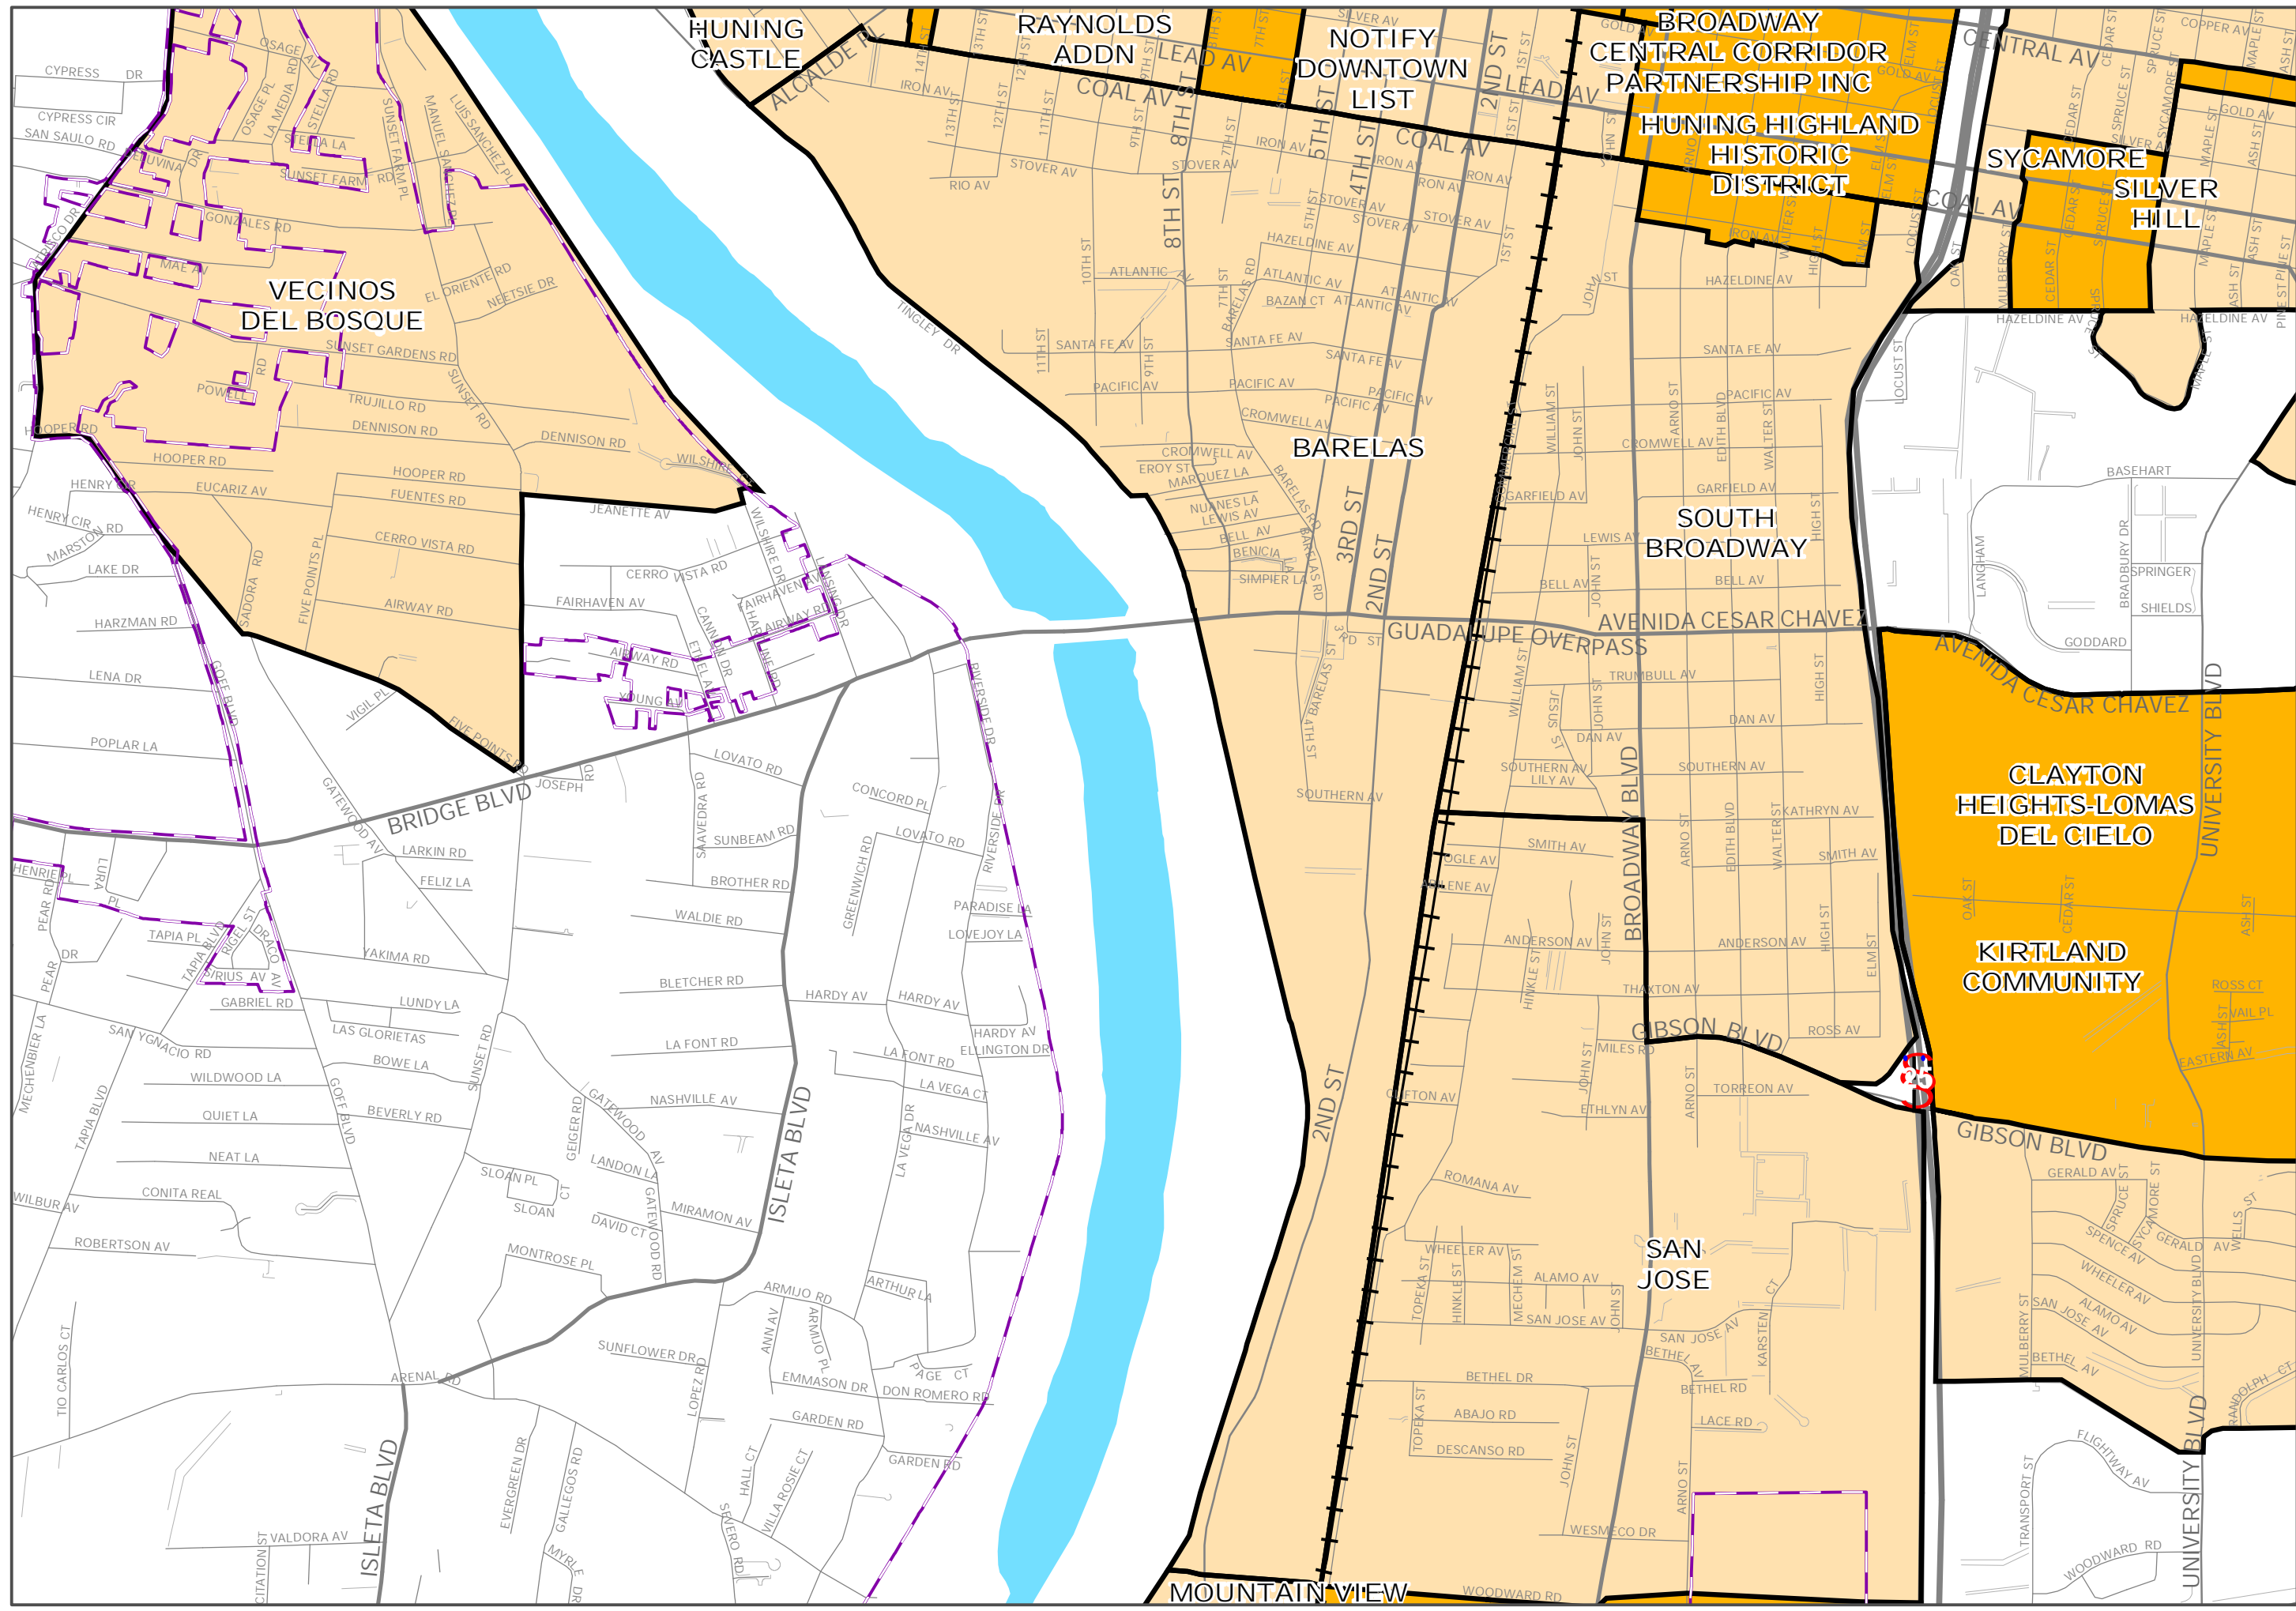

Albuquerque Neighborhood Associations

- Legend**
- Single Associations
 - Overlapping Associations
 - Municipal Limits

1 inch equals 1,181 feet

For information regarding associations not shown on this map, please contact the Office of Neighborhood Coordination at 924-3914.