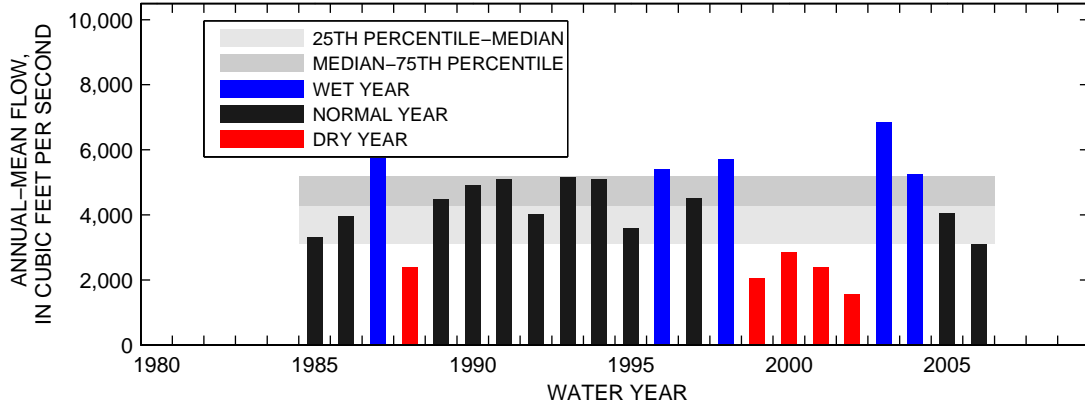

SEASON 2: JAN-FEB-MAR

02026000:JAMES RIVER AT BENT CREEK, VA

SEASON 1: OCT-NOV-DEC