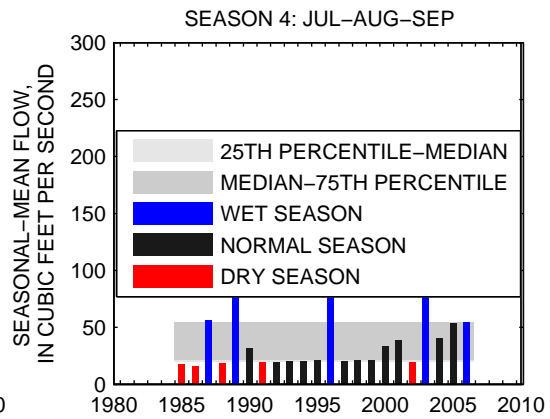

01592500: PATUXENT RIV NEAR LAUREL, MD