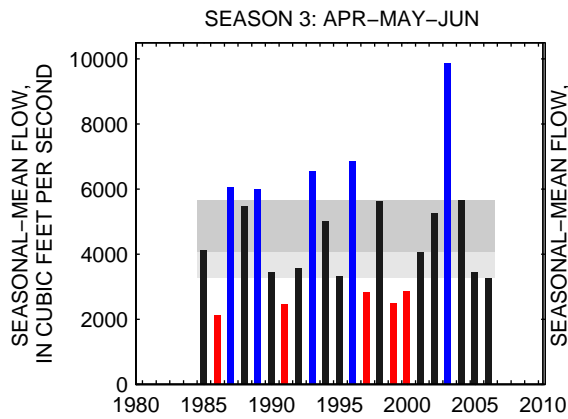

01610000:POTOMAC RIVER AT PAW PAW, WV