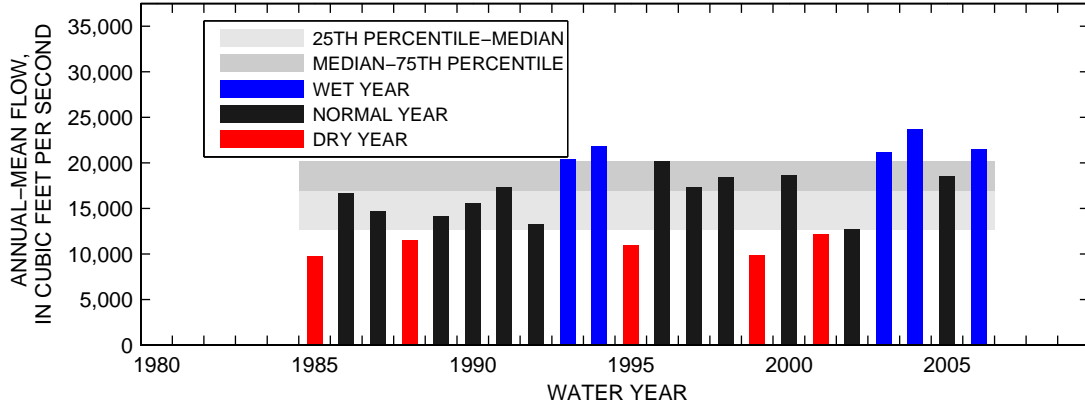

SEASON 2: JAN-FEB-MAR

01540500:SUSQUEHANNA RIVER AT DANVILLE, PA

SEASON 1: OCT-NOV-DEC