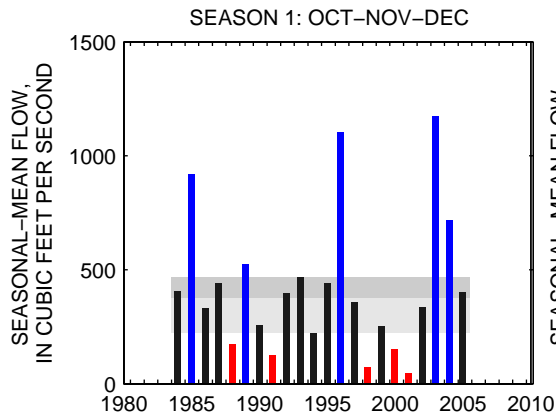

01674500:MATTAPONI RIVER NEAR BEULAHVILLE, VA