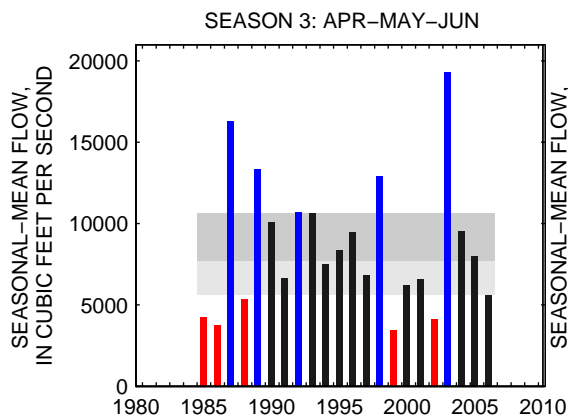

02037500:JAMES RIVER NEAR RICHMOND, VA