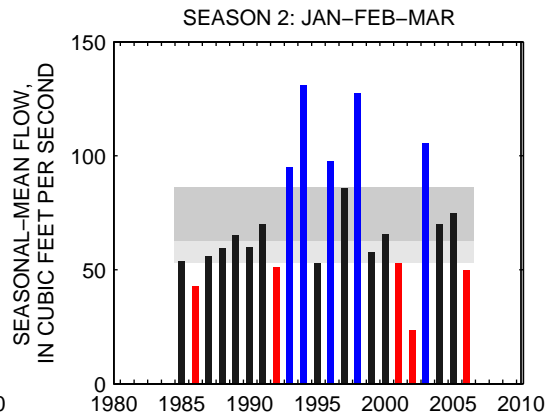

SEASON 1: OCT-NOV-DEC

SEASON 2: JAN-FEB-MAR

SEASON 3: APR-MAY-JUN

SEASON 4: JUL-AUG-SEP

01651000:NW BRANCH ANACOSTIA RIVER NEAR HYATTSVILLE, MD