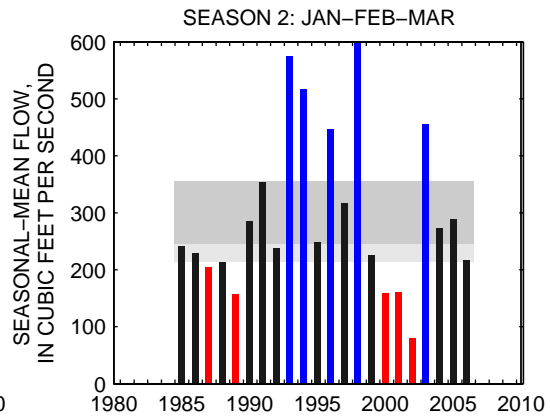

01666500:ROBINSON RIVER NEAR LOCUST DALE, VA