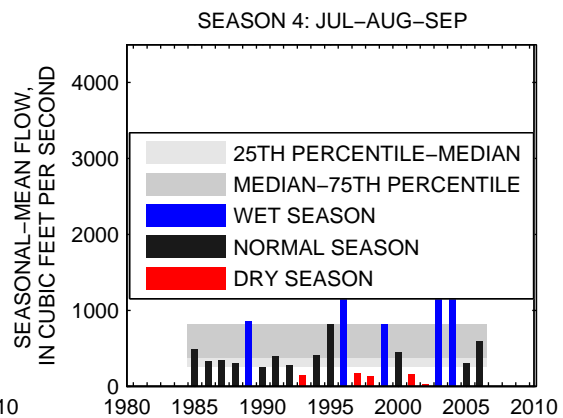

02041650:APPOMATTOX RIVER AT MATOACA, VA