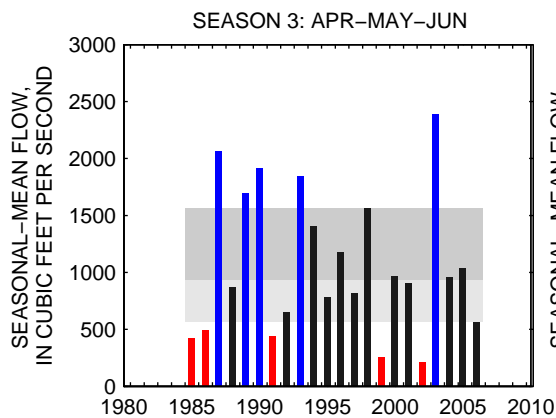

01673000:PAMUNKEY RIVER NEAR HANOVER, VA