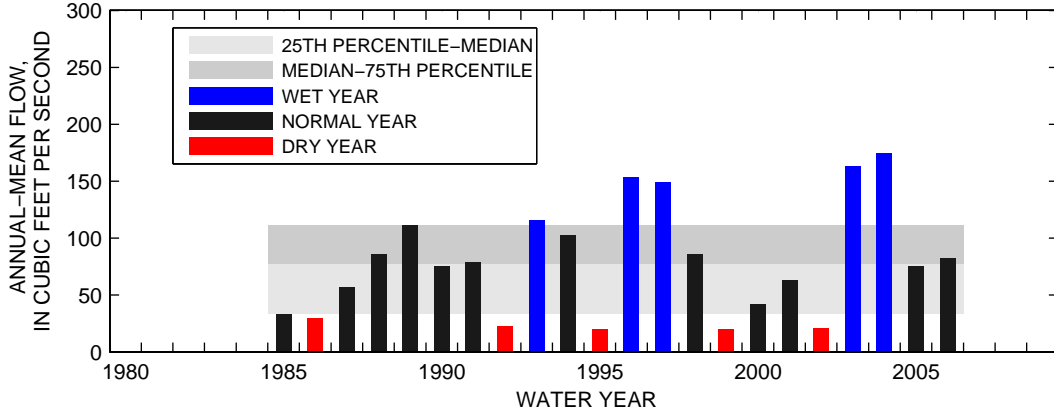

01592500: PATUXENT RIV NEAR LAUREL, MD