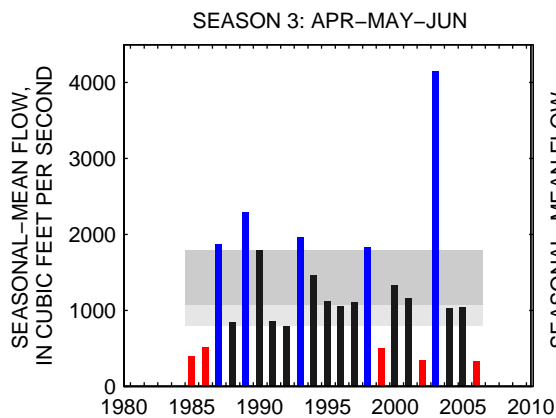

02041650:APPOMATTOX RIVER AT MATOACA, VA