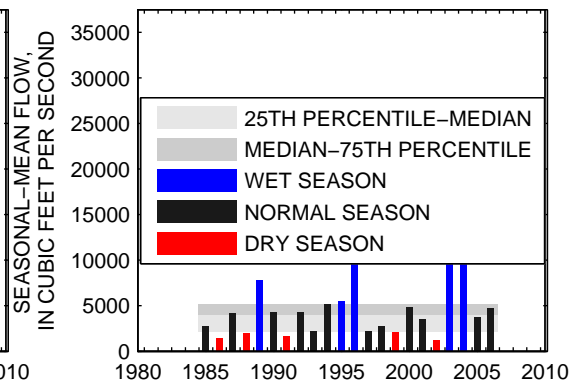

SEASON 1: OCT-NOV-DEC

SEASON 2: JAN-FEB-MAR

SEASON 3: APR-MAY-JUN

SEASON 4: JUL-AUG-SEP

01651000:NW BRANCH ANACOSTIA RIVER NEAR HYATTSVILLE, MD