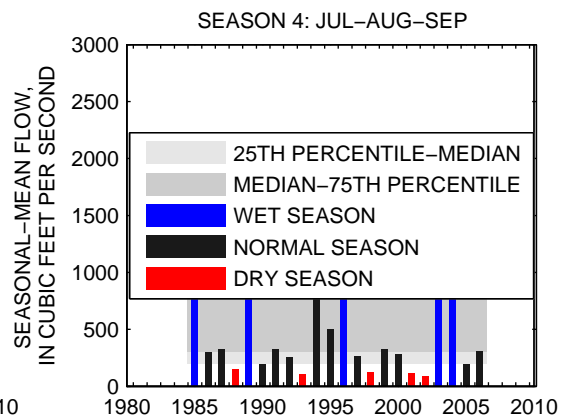

01673000:PAMUNKEY RIVER NEAR HANOVER, VA