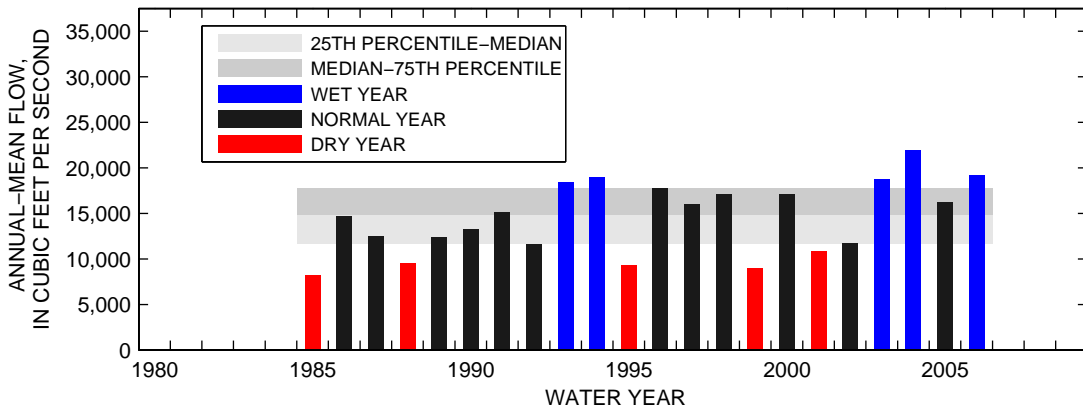

### 01536500:SUSQUEHANNA RIVER AT WILKES-BARRE, PA

SEASON 1: OCT-NOV-DEC

SEASON 2: JAN-FEB-MAR

SEASON 3: APR-MAY-JUN

SEASON 4: JUL-AUG-SEP