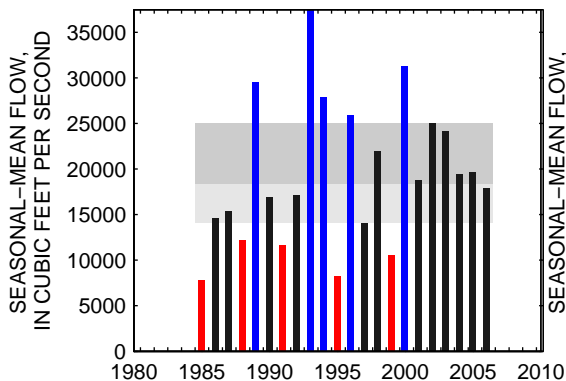

### 01536500:SUSQUEHANNA RIVER AT WILKES-BARRE, PA

SEASON 1: OCT-NOV-DEC

SEASON 2: JAN-FEB-MAR

SEASON 3: APR-MAY-JUN

SEASON 4: JUL-AUG-SEP