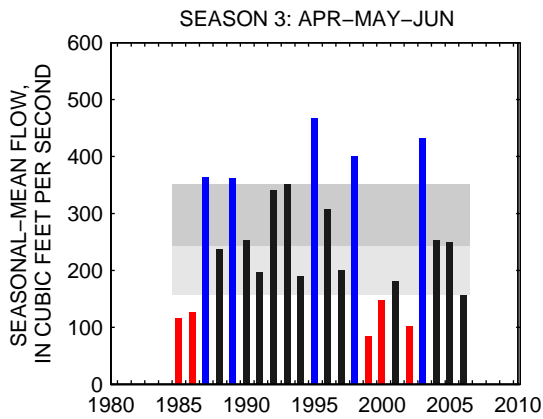

01666500:ROBINSON RIVER NEAR LOCUST DALE, VA