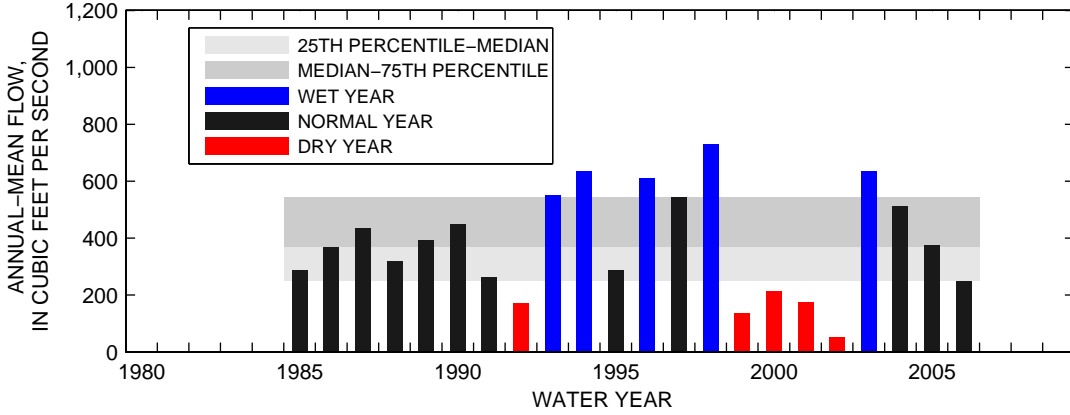

01671020:NORTH ANNA RIVER AT HART CORNER NEAR DOSWELL, VA