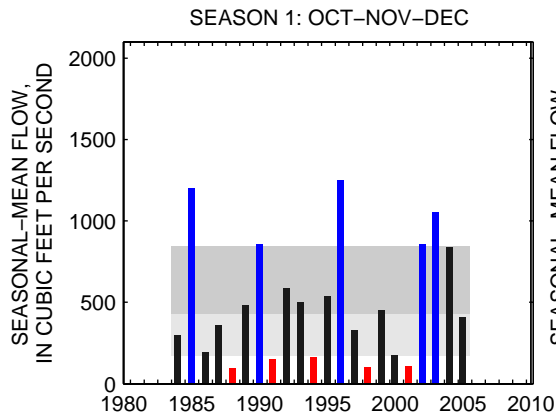

01634000:N F SHENANDOAH RIVER NEAR STRASBURG, VA