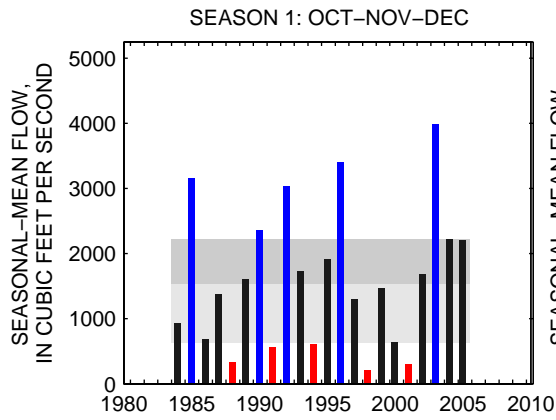

01668000:RAPPAHANNOCK RIVER NEAR FREDERICKSBURG, VA