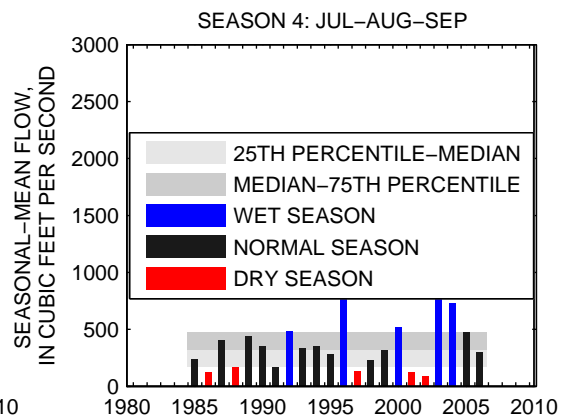

### 01631000:S F SHENANDOAH RIVER AT FRONT ROYAL, VA

SEASON 1: OCT-NOV-DEC

SEASON 2: JAN-FEB-MAR

SEASON 3: APR-MAY-JUN

SEASON 4: JUL-AUG-SEP

### 01639000:MONOCACY RIVER AT BRIDGEPORT, MD

SEASON 1: OCT-NOV-DEC

SEASON 2: JAN-FEB-MAR

SEASON 3: APR-MAY-JUN

SEASON 4: JUL-AUG-SEP

01643000:MONOCACY RIVER AT JUG BRIDGE NEAR FREDERICK, MD

01646580:POTOMAC RIVER AT CHAIN BRIDGE, AT WASHINGTON, DC (016465C)

SEASON 1: OCT-NOV-DEC

SEASON 2: JAN-FEB-MAR

SEASON 3: APR-MAY-JUN

SEASON 4: JUL-AUG-SEP

01651000:NW BRANCH ANACOSTIA RIVER NEAR HYATTSVILLE, MD