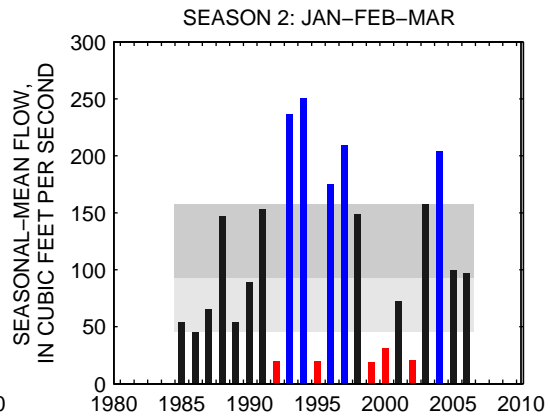

01592500: PATUXENT RIV NEAR LAUREL, MD