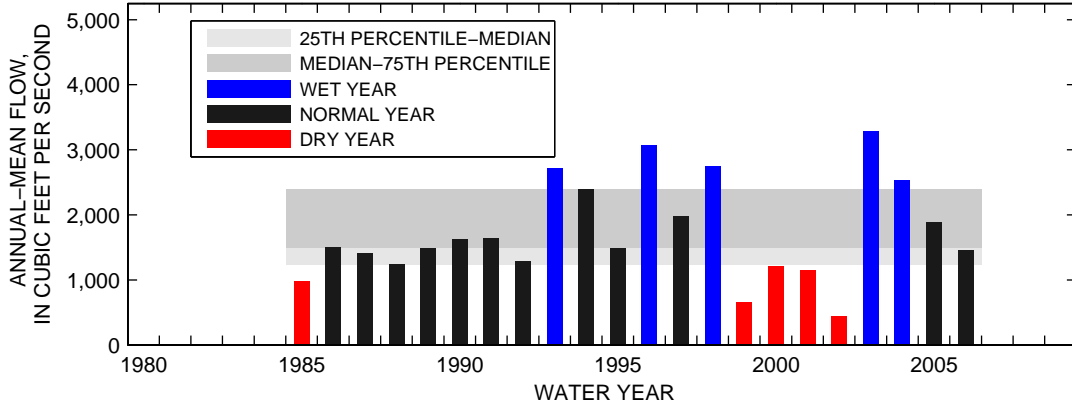

01668000:RAPPAHANNOCK RIVER NEAR FREDERICKSBURG, VA