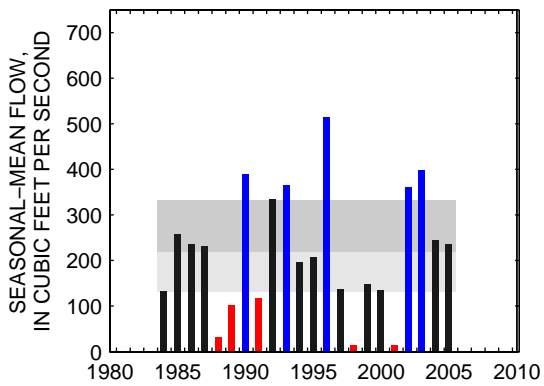

SEASON 1: OCT-NOV-DEC