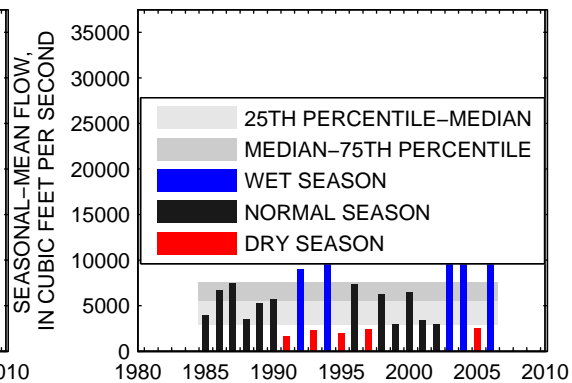

### 01540500:SUSQUEHANNA RIVER AT DANVILLE, PA

SEASON 1: OCT-NOV-DEC

SEASON 2: JAN-FEB-MAR

SEASON 3: APR-MAY-JUN

SEASON 4: JUL-AUG-SEP

01553500:WEST BRANCH SUSQUEHANNA RIVER AT LEWISBURG, PA