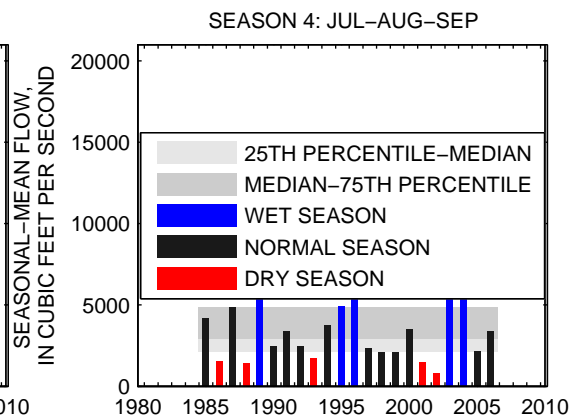

02037500:JAMES RIVER NEAR RICHMOND, VA