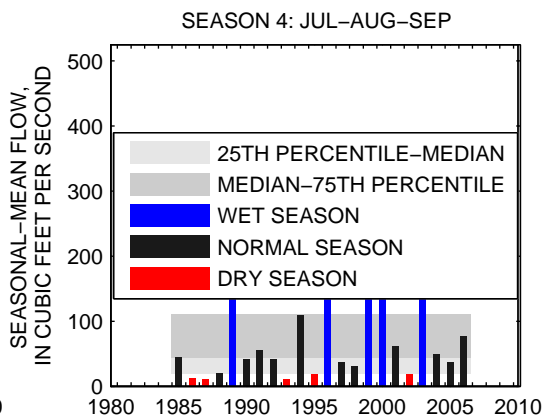

01491000:CHOPTANK RIVER NEAR GREENSBORO, MD