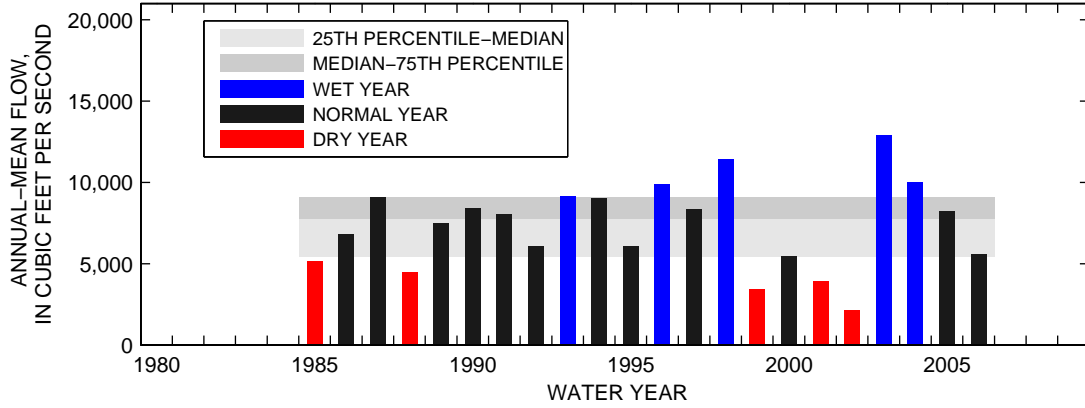

02037500:JAMES RIVER NEAR RICHMOND, VA