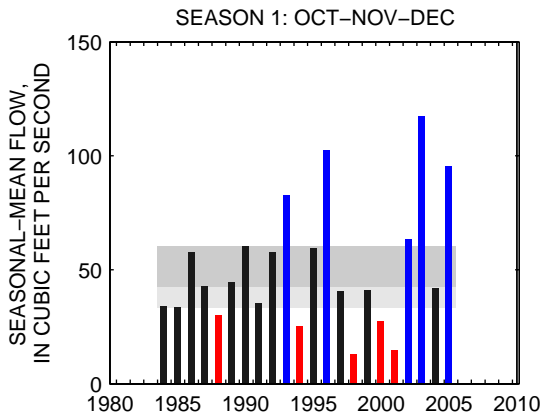

SEASON 1: OCT-NOV-DEC

SEASON 2: JAN-FEB-MAR

SEASON 3: APR-MAY-JUN

SEASON 4: JUL-AUG-SEP

01651000:NW BRANCH ANACOSTIA RIVER NEAR HYATTSVILLE, MD