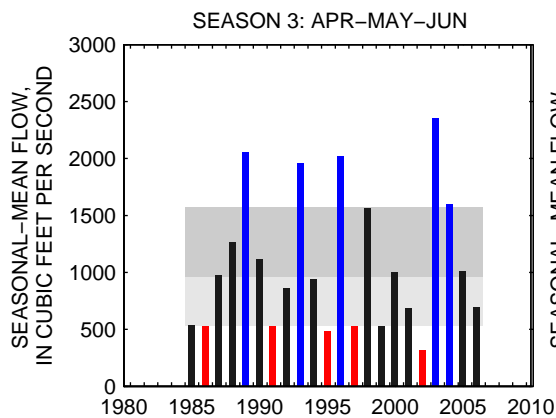

### 01631000:S F SHENANDOAH RIVER AT FRONT ROYAL, VA

SEASON 1: OCT-NOV-DEC

SEASON 2: JAN-FEB-MAR

SEASON 3: APR-MAY-JUN

SEASON 4: JUL-AUG-SEP

### 01639000:MONOCACY RIVER AT BRIDGEPORT, MD

SEASON 1: OCT-NOV-DEC

SEASON 2: JAN-FEB-MAR

SEASON 3: APR-MAY-JUN

SEASON 4: JUL-AUG-SEP

01643000:MONOCACY RIVER AT JUG BRIDGE NEAR FREDERICK, MD

01646580:POTOMAC RIVER AT CHAIN BRIDGE, AT WASHINGTON, DC (016465C)

SEASON 1: OCT-NOV-DEC

SEASON 2: JAN-FEB-MAR

SEASON 3: APR-MAY-JUN

SEASON 4: JUL-AUG-SEP

01651000:NW BRANCH ANACOSTIA RIVER NEAR HYATTSVILLE, MD