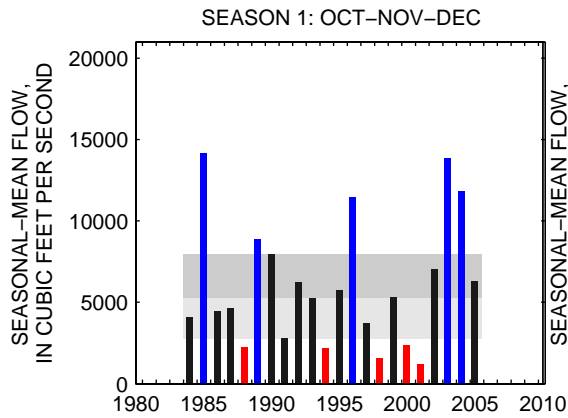

02037500:JAMES RIVER NEAR RICHMOND, VA