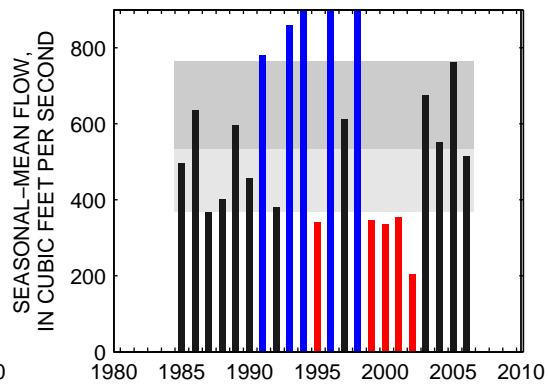

### 01601500:WILLS CREEK NEAR CUMBERLAND, MD

SEASON 1: OCT-NOV-DEC

SEASON 2: JAN-FEB-MAR

SEASON 3: APR-MAY-JUN

SEASON 4: JUL-AUG-SEP