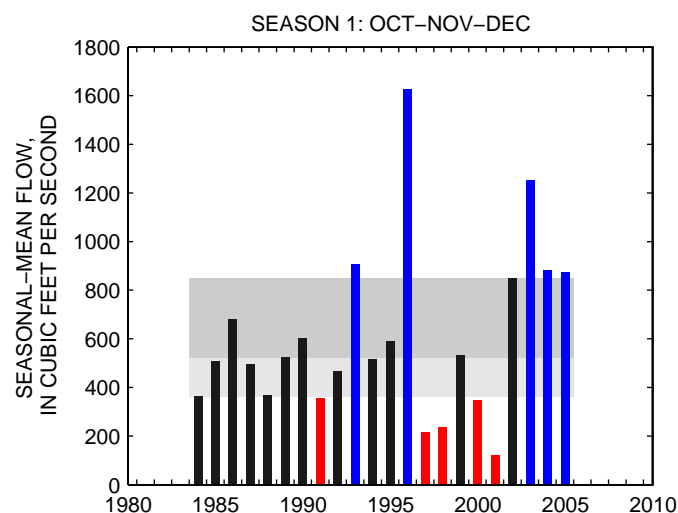

01576754: CONESTOGA RIVER AT CONESTOGA, PA