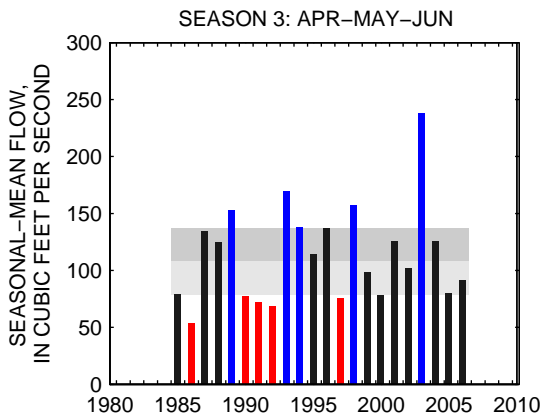

01599000:GEORGES CREEK AT FRANKLIN, MD