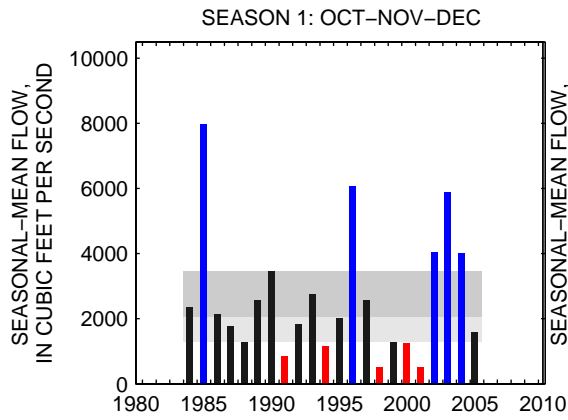

01610000:POTOMAC RIVER AT PAW PAW, WV