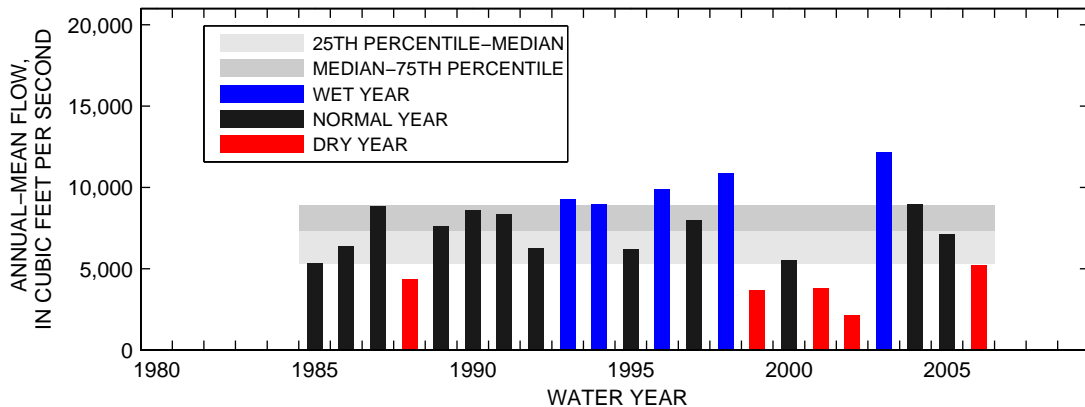

### 02026000:JAMES RIVER AT BENT CREEK, VA

SEASON 1: OCT-NOV-DEC

SEASON 2: JAN-FEB-MAR

SEASON 3: APR-MAY-JUN

SEASON 4: JUL-AUG-SEP

### 02035000:JAMES RIVER AT CARTERSVILLE, VA

SEASON 1: OCT-NOV-DEC

SEASON 2: JAN-FEB-MAR

SEASON 3: APR-MAY-JUN

SEASON 4: JUL-AUG-SEP