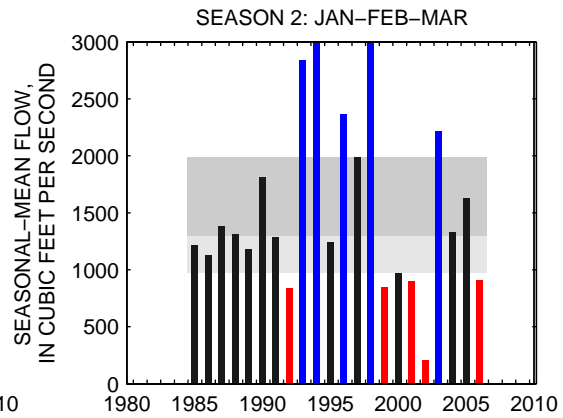

01673000:PAMUNKEY RIVER NEAR HANOVER, VA