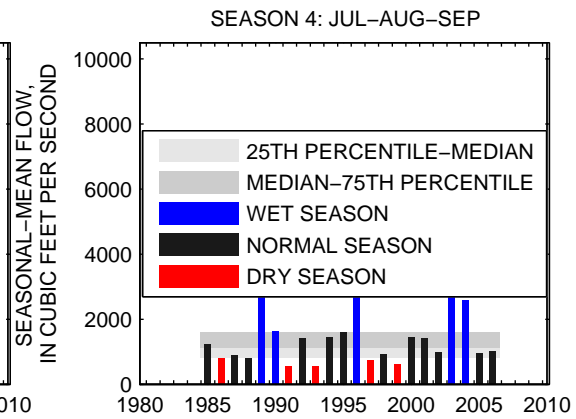

01610000:POTOMAC RIVER AT PAW PAW, WV