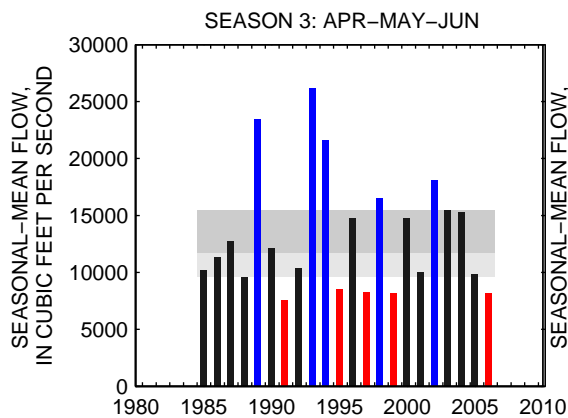

### 01540500:SUSQUEHANNA RIVER AT DANVILLE, PA

SEASON 1: OCT-NOV-DEC

SEASON 2: JAN-FEB-MAR

SEASON 3: APR-MAY-JUN

SEASON 4: JUL-AUG-SEP

01553500:WEST BRANCH SUSQUEHANNA RIVER AT LEWISBURG, PA