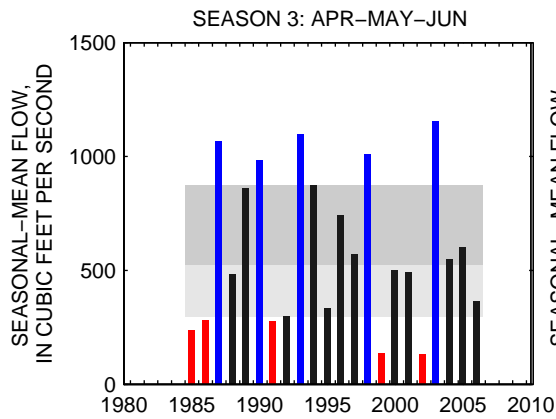

01674500:MATTAPONI RIVER NEAR BEULAHVILLE, VA