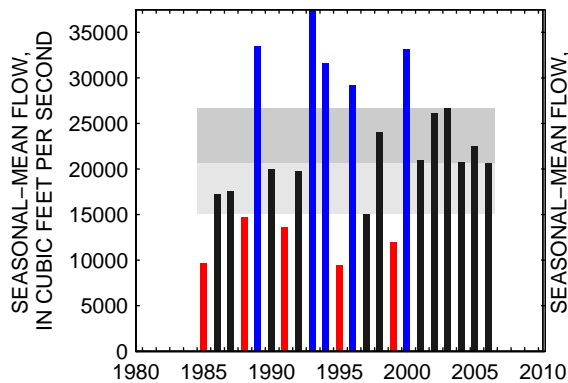

### 01540500:SUSQUEHANNA RIVER AT DANVILLE, PA

SEASON 1: OCT-NOV-DEC

SEASON 2: JAN-FEB-MAR

SEASON 3: APR-MAY-JUN

SEASON 4: JUL-AUG-SEP

01553500:WEST BRANCH SUSQUEHANNA RIVER AT LEWISBURG, PA