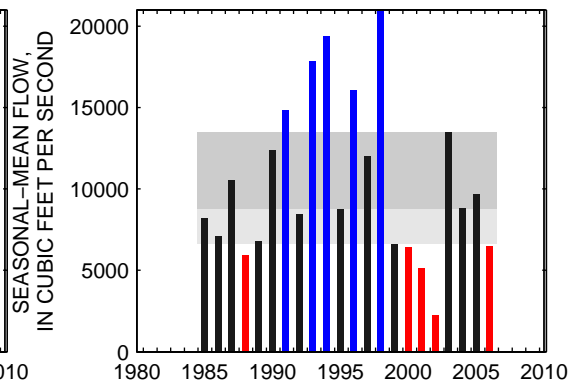

### 02026000:JAMES RIVER AT BENT CREEK, VA

SEASON 1: OCT-NOV-DEC

SEASON 2: JAN-FEB-MAR

SEASON 3: APR-MAY-JUN

SEASON 4: JUL-AUG-SEP

### 02035000:JAMES RIVER AT CARTERSVILLE, VA

SEASON 1: OCT-NOV-DEC

SEASON 2: JAN-FEB-MAR

SEASON 3: APR-MAY-JUN

SEASON 4: JUL-AUG-SEP