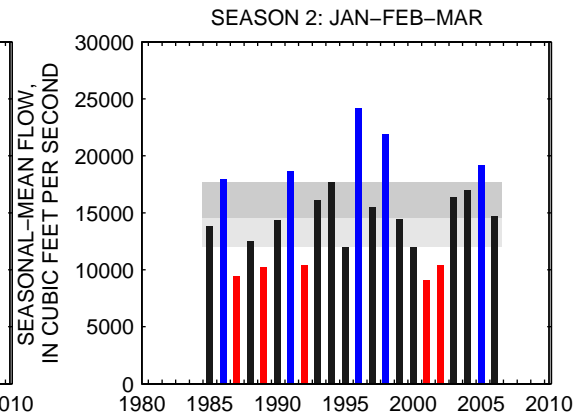

### 01540500:SUSQUEHANNA RIVER AT DANVILLE, PA

SEASON 1: OCT-NOV-DEC

SEASON 2: JAN-FEB-MAR

SEASON 3: APR-MAY-JUN

SEASON 4: JUL-AUG-SEP

01553500:WEST BRANCH SUSQUEHANNA RIVER AT LEWISBURG, PA