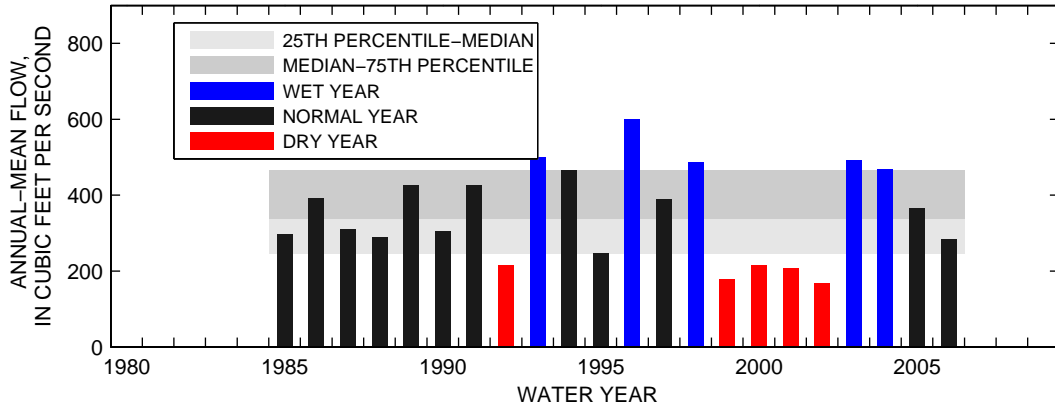

SEASON 2: JAN-FEB-MAR

01601500:WILLS CREEK NEAR CUMBERLAND, MD

SEASON 1: OCT-NOV-DEC