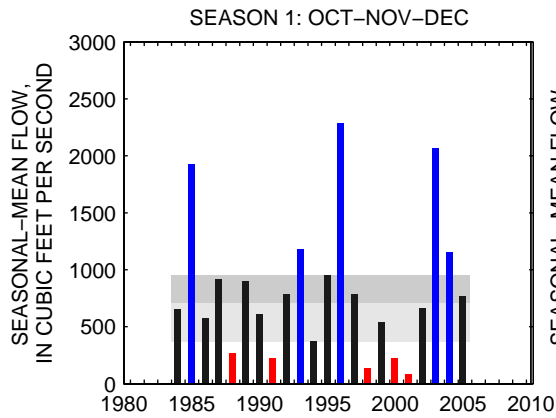

01673000:PAMUNKEY RIVER NEAR HANOVER, VA