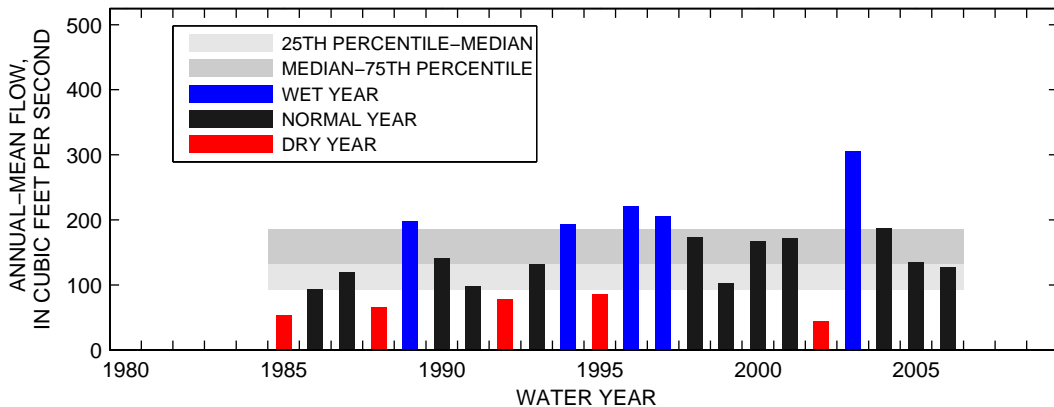

01491000:CHOPTANK RIVER NEAR GREENSBORO, MD