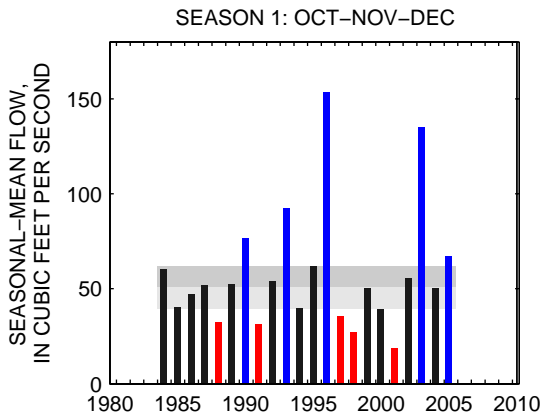

### 01578310:SUSQUEHANNA RIVER AT CONOWINGO, MD

SEASON 1: OCT-NOV-DEC

SEASON 2: JAN-FEB-MAR

SEASON 3: APR-MAY-JUN

SEASON 4: JUL-AUG-SEP

01586000:NORTH BRANCH PATAPSCO RIVER AT CEDARHURST, MD