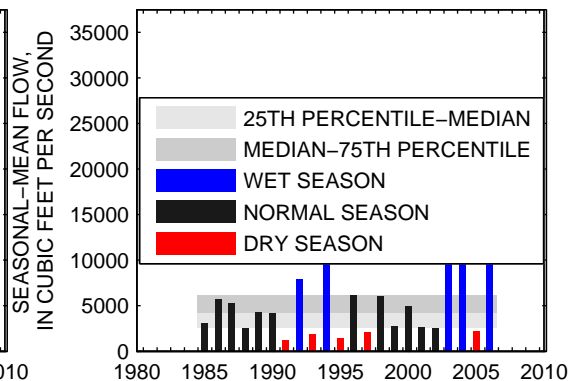

### 01536500:SUSQUEHANNA RIVER AT WILKES-BARRE, PA

SEASON 1: OCT-NOV-DEC

SEASON 2: JAN-FEB-MAR

SEASON 3: APR-MAY-JUN

SEASON 4: JUL-AUG-SEP