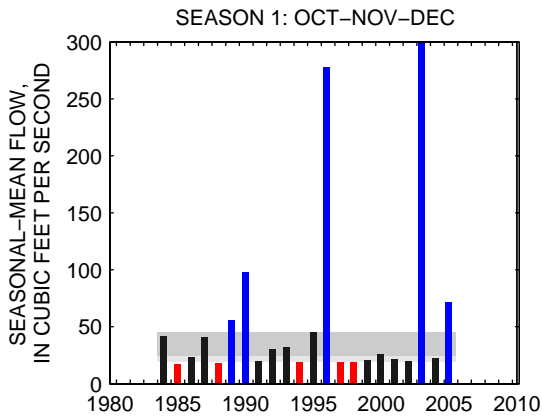

01592500: PATUXENT RIV NEAR LAUREL, MD