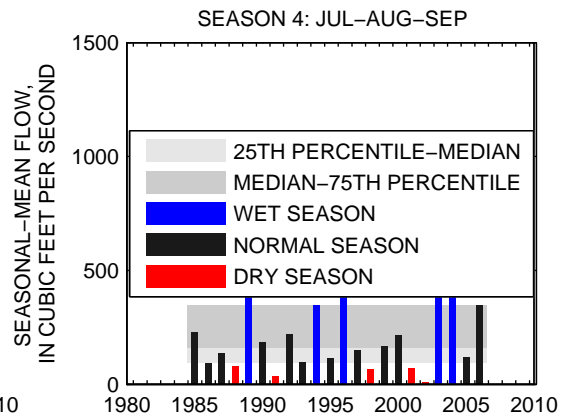

01674500:MATTAPONI RIVER NEAR BEULAHVILLE, VA