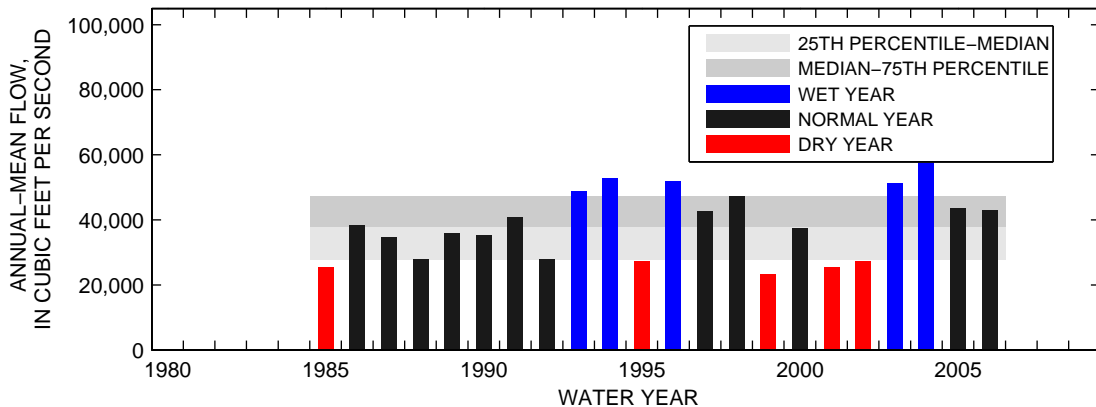

SEASON 2: JAN-FEB-MAR

01576000:SUSQUEHANNA RIVER AT MARIETTA, PA

SEASON 1: OCT-NOV-DEC