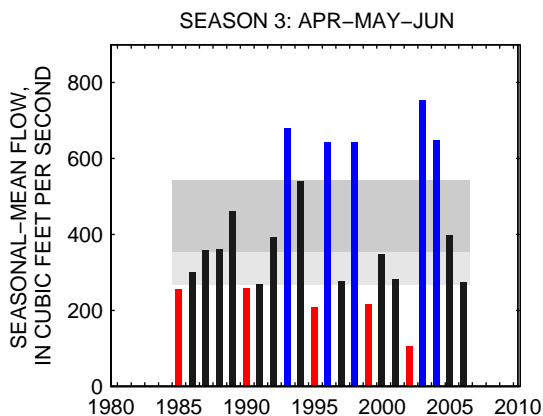

01619500:ANTIETAM CREEK NEAR SHARPSBURG, MD