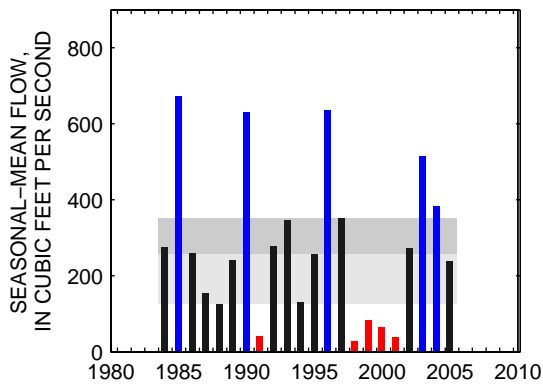

### 01601500:WILLS CREEK NEAR CUMBERLAND, MD

SEASON 1: OCT-NOV-DEC

SEASON 2: JAN-FEB-MAR

SEASON 3: APR-MAY-JUN

SEASON 4: JUL-AUG-SEP