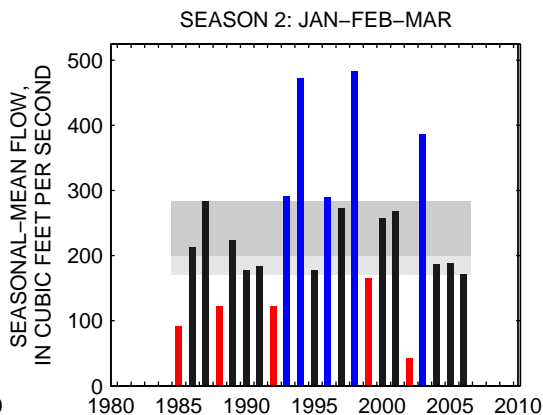

01491000:CHOPTANK RIVER NEAR GREENSBORO, MD