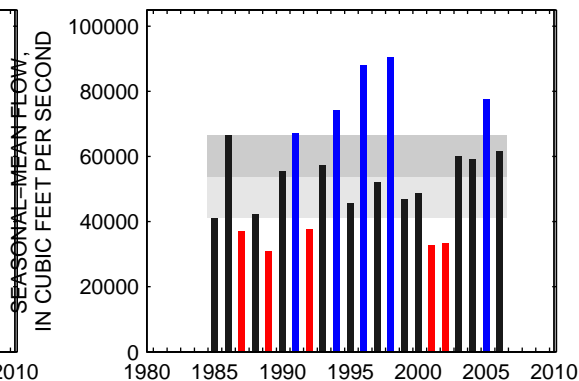

SEASON 2: JAN-FEB-MAR