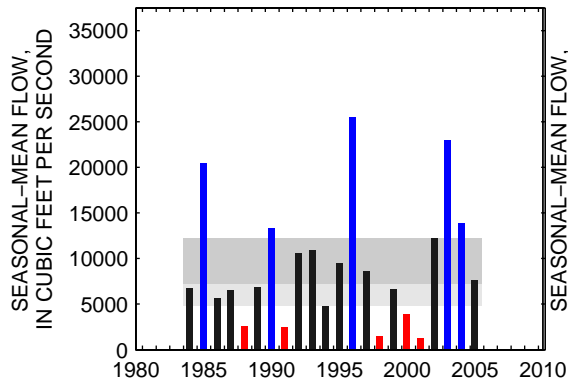

### 01639000:MONOCACY RIVER AT BRIDGEPORT, MD

SEASON 1: OCT-NOV-DEC

SEASON 2: JAN-FEB-MAR

SEASON 3: APR-MAY-JUN

SEASON 4: JUL-AUG-SEP

01643000:MONOCACY RIVER AT JUG BRIDGE NEAR FREDERICK, MD

01646580:POTOMAC RIVER AT CHAIN BRIDGE, AT WASHINGTON, DC (016465C)

SEASON 1: OCT-NOV-DEC

SEASON 2: JAN-FEB-MAR

SEASON 3: APR-MAY-JUN

SEASON 4: JUL-AUG-SEP

01651000:NW BRANCH ANACOSTIA RIVER NEAR HYATTSVILLE, MD