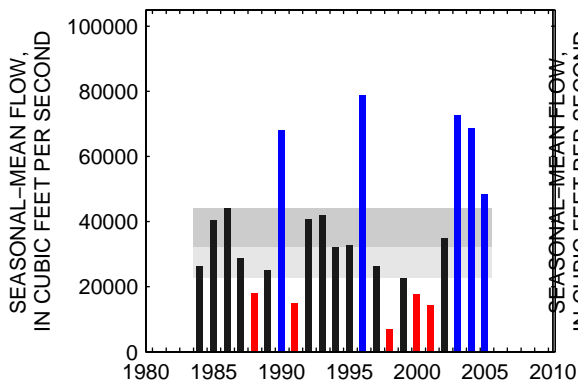

SEASON 1: OCT-NOV-DEC