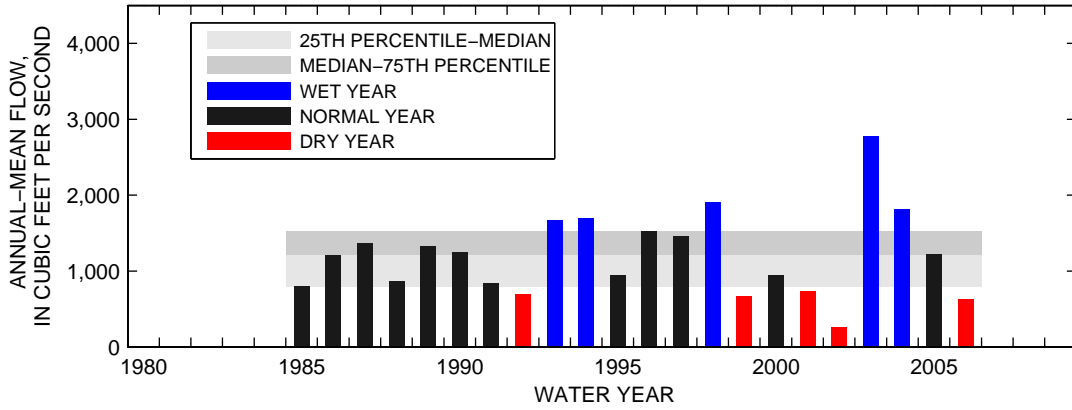

02041650:APPOMATTOX RIVER AT MATOACA, VA