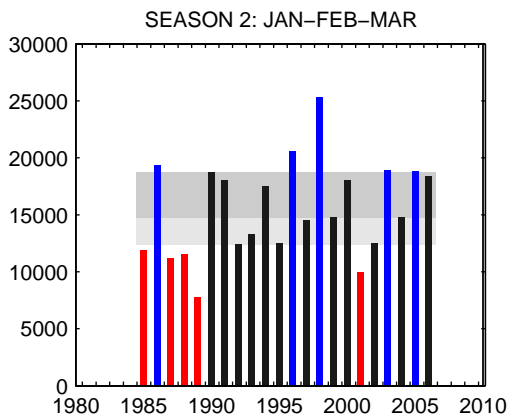

### 01536500:SUSQUEHANNA RIVER AT WILKES-BARRE, PA

SEASON 1: OCT-NOV-DEC

SEASON 2: JAN-FEB-MAR

SEASON 3: APR-MAY-JUN

SEASON 4: JUL-AUG-SEP