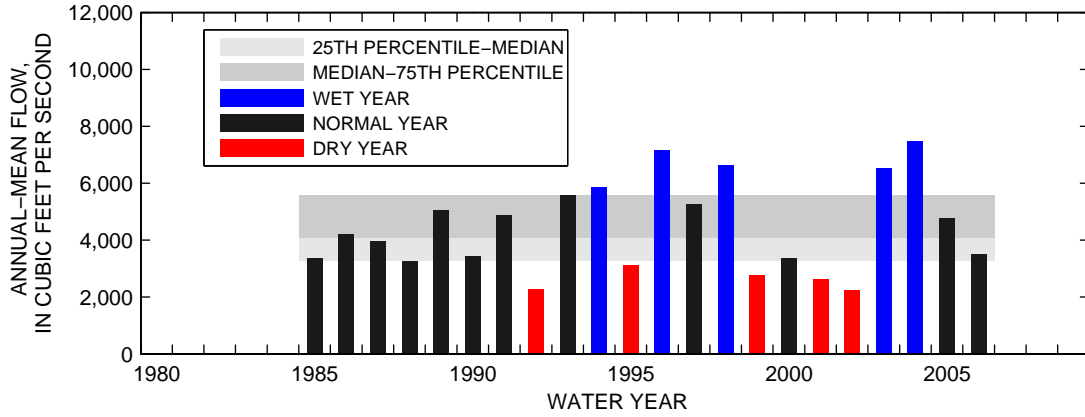

01567000:JUNIATA RIVER AT NEWPORT, PA