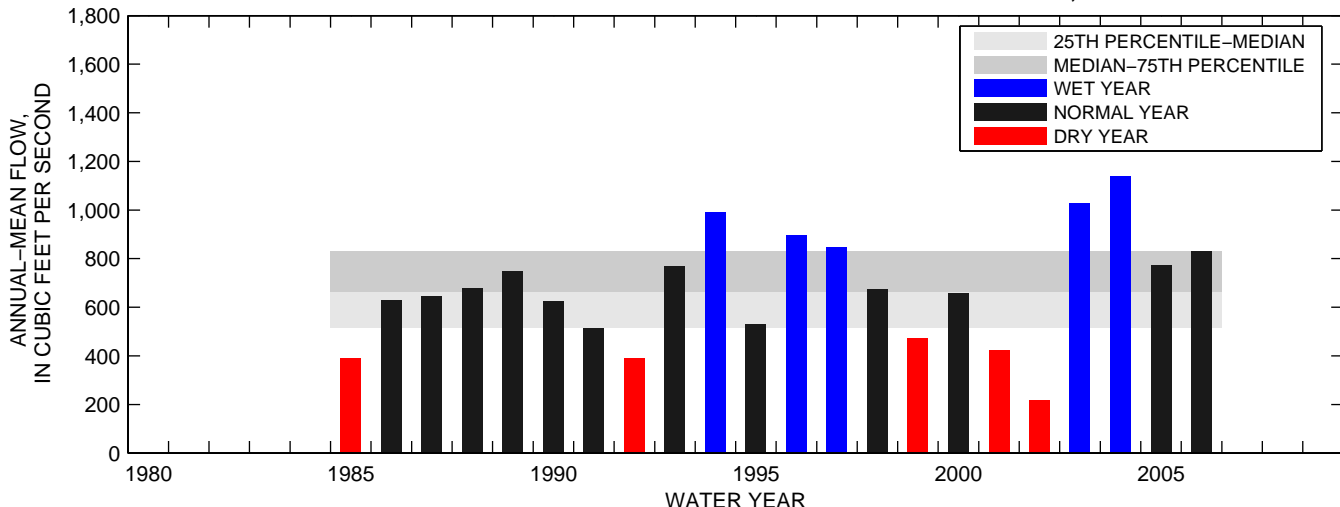

01576754: CONESTOGA RIVER AT CONESTOGA, PA