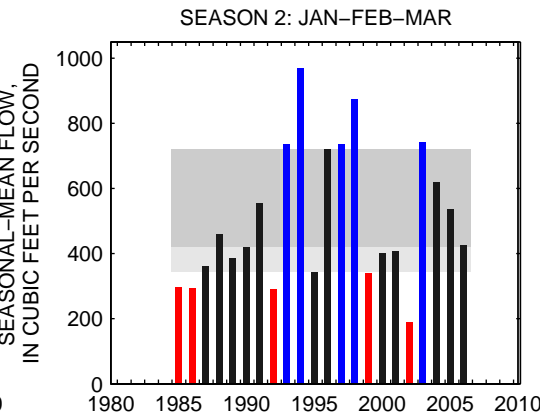

01594440: PATUXENT RIVER NEAR BOWIE, MD