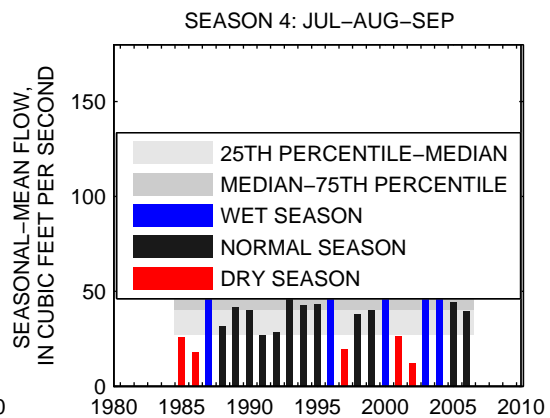

### 01578310:SUSQUEHANNA RIVER AT CONOWINGO, MD

SEASON 1: OCT-NOV-DEC

SEASON 2: JAN-FEB-MAR

SEASON 3: APR-MAY-JUN

SEASON 4: JUL-AUG-SEP

01586000:NORTH BRANCH PATAPSCO RIVER AT CEDARHURST, MD