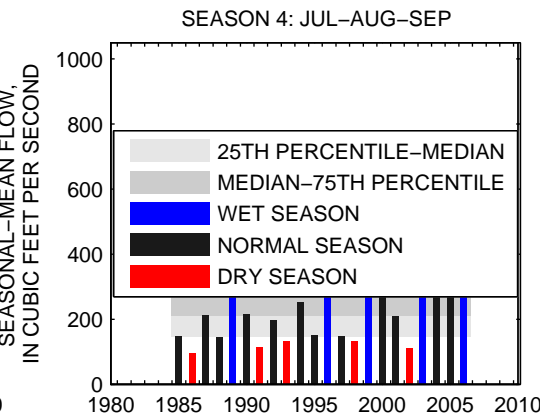

01594440: PATUXENT RIVER NEAR BOWIE, MD