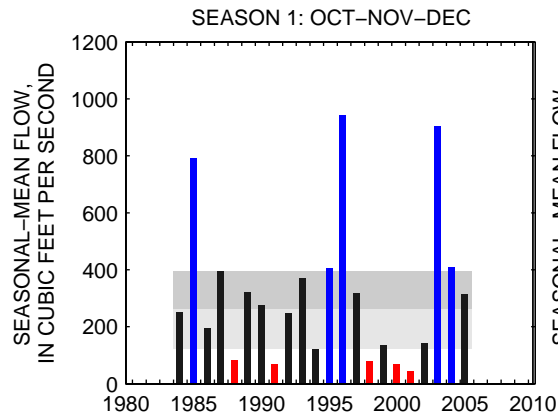

01671020:NORTH ANNA RIVER AT HART CORNER NEAR DOSWELL, VA