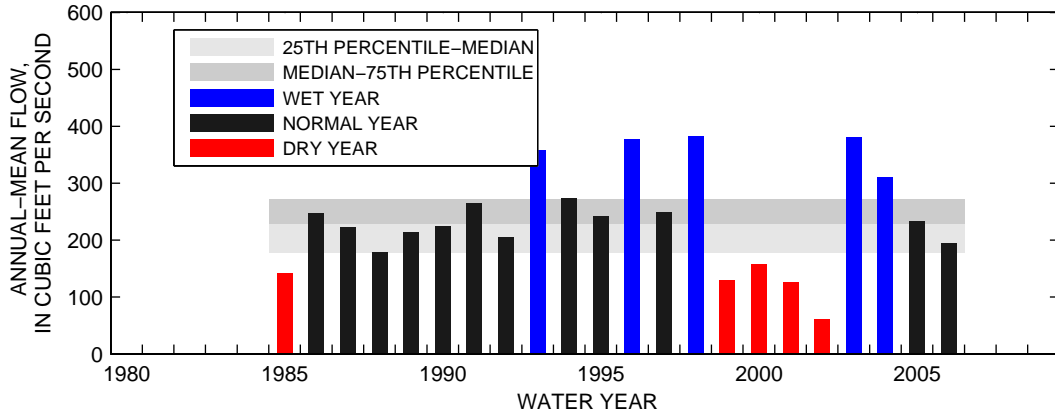

01666500:ROBINSON RIVER NEAR LOCUST DALE, VA