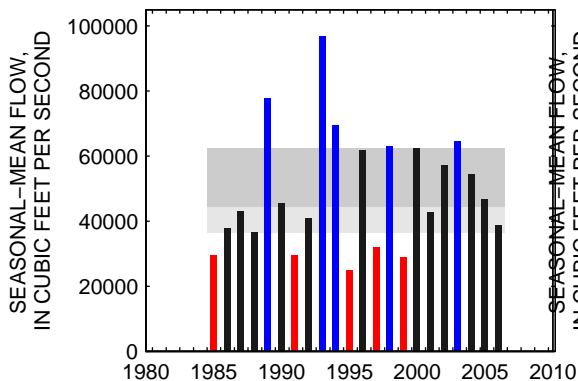

### 01576000:SUSQUEHANNA RIVER AT MARIETTA, PA

SEASON 1: OCT-NOV-DEC

SEASON 2: JAN-FEB-MAR

SEASON 3: APR-MAY-JUN

SEASON 4: JUL-AUG-SEP