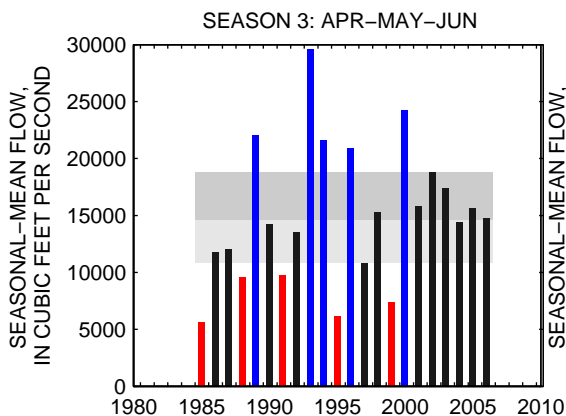

### 01536500:SUSQUEHANNA RIVER AT WILKES-BARRE, PA

SEASON 1: OCT-NOV-DEC

SEASON 2: JAN-FEB-MAR

SEASON 3: APR-MAY-JUN

SEASON 4: JUL-AUG-SEP