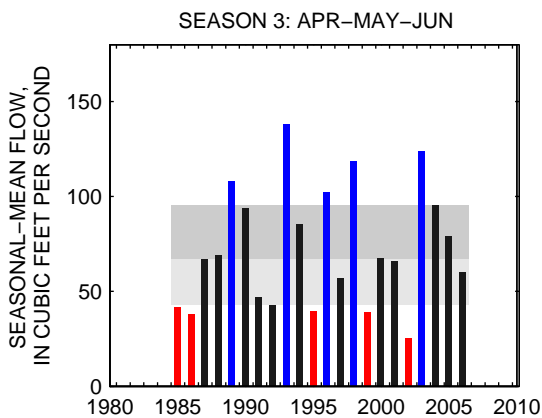

### 01578310:SUSQUEHANNA RIVER AT CONOWINGO, MD

SEASON 1: OCT-NOV-DEC

SEASON 2: JAN-FEB-MAR

SEASON 3: APR-MAY-JUN

SEASON 4: JUL-AUG-SEP

01586000:NORTH BRANCH PATAPSCO RIVER AT CEDARHURST, MD