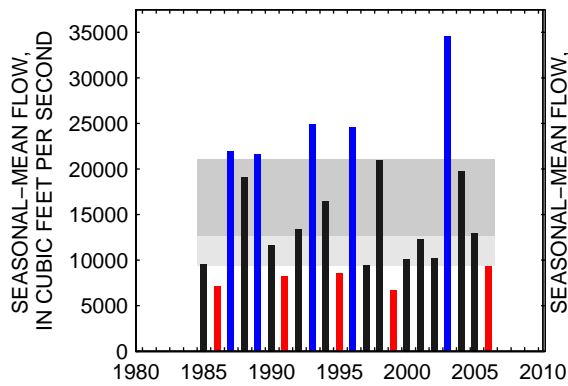

### 01639000:MONOCACY RIVER AT BRIDGEPORT, MD

SEASON 1: OCT-NOV-DEC

SEASON 2: JAN-FEB-MAR

SEASON 3: APR-MAY-JUN

SEASON 4: JUL-AUG-SEP

01643000:MONOCACY RIVER AT JUG BRIDGE NEAR FREDERICK, MD

01646580:POTOMAC RIVER AT CHAIN BRIDGE, AT WASHINGTON, DC (016465C)

SEASON 1: OCT-NOV-DEC

SEASON 2: JAN-FEB-MAR

SEASON 3: APR-MAY-JUN

SEASON 4: JUL-AUG-SEP

01651000:NW BRANCH ANACOSTIA RIVER NEAR HYATTSVILLE, MD