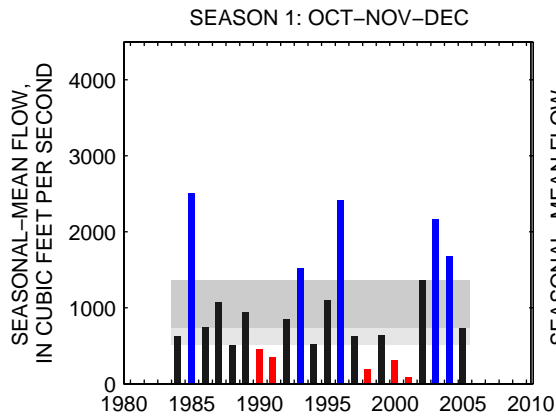

02041650:APPOMATTOX RIVER AT MATOACA, VA