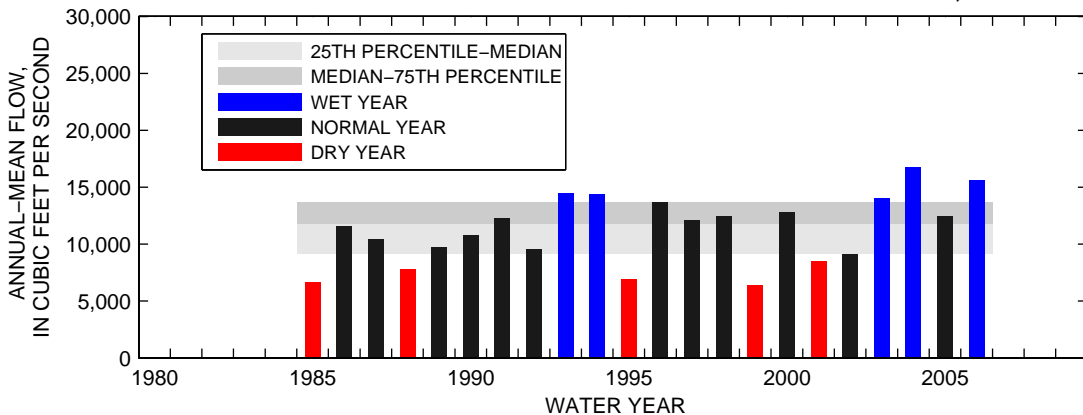

### 01536500:SUSQUEHANNA RIVER AT WILKES-BARRE, PA

SEASON 1: OCT-NOV-DEC

SEASON 2: JAN-FEB-MAR

SEASON 3: APR-MAY-JUN

SEASON 4: JUL-AUG-SEP