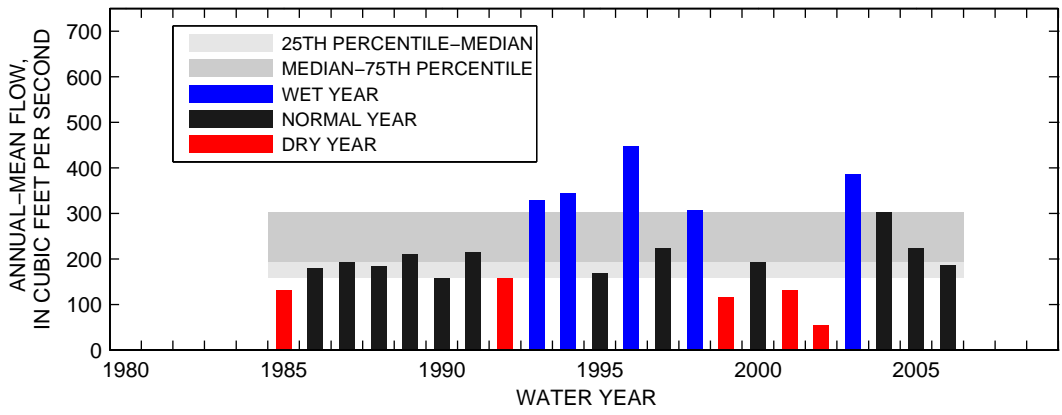

SEASON 2: JAN-FEB-MAR

01639000:MONOCACY RIVER AT BRIDGEPORT, MD

SEASON 1: OCT-NOV-DEC