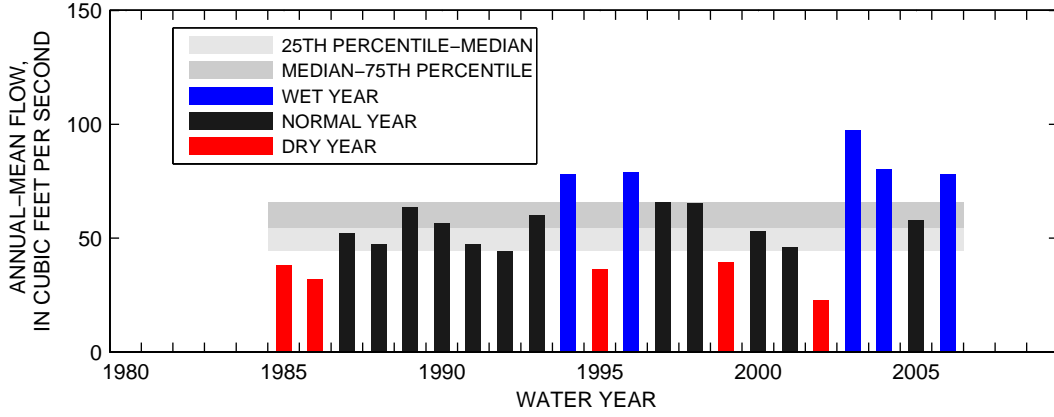

SEASON 1: OCT-NOV-DEC

SEASON 2: JAN-FEB-MAR

SEASON 3: APR-MAY-JUN

SEASON 4: JUL-AUG-SEP

01651000:NW BRANCH ANACOSTIA RIVER NEAR HYATTSVILLE, MD