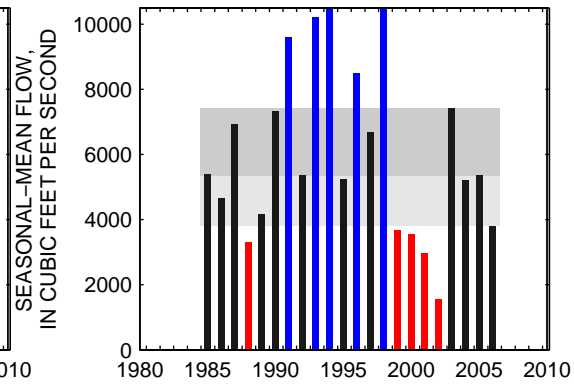

### 02026000:JAMES RIVER AT BENT CREEK, VA

SEASON 1: OCT-NOV-DEC

SEASON 2: JAN-FEB-MAR

SEASON 3: APR-MAY-JUN

SEASON 4: JUL-AUG-SEP