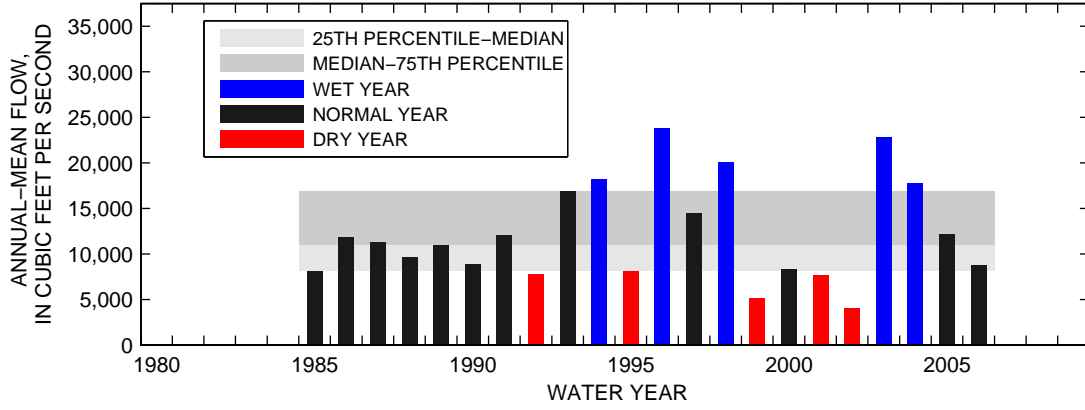

### 01639000:MONOCACY RIVER AT BRIDGEPORT, MD

SEASON 1: OCT-NOV-DEC

SEASON 2: JAN-FEB-MAR

SEASON 3: APR-MAY-JUN

SEASON 4: JUL-AUG-SEP

01643000:MONOCACY RIVER AT JUG BRIDGE NEAR FREDERICK, MD

01646580:POTOMAC RIVER AT CHAIN BRIDGE, AT WASHINGTON, DC (016465C)

SEASON 1: OCT-NOV-DEC

SEASON 2: JAN-FEB-MAR

SEASON 3: APR-MAY-JUN

SEASON 4: JUL-AUG-SEP

01651000:NW BRANCH ANACOSTIA RIVER NEAR HYATTSVILLE, MD