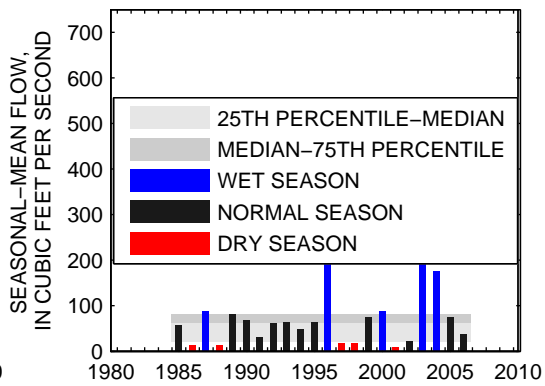

### 01631000:S F SHENANDOAH RIVER AT FRONT ROYAL, VA

SEASON 1: OCT-NOV-DEC

SEASON 2: JAN-FEB-MAR

SEASON 3: APR-MAY-JUN

SEASON 4: JUL-AUG-SEP

### 01639000:MONOCACY RIVER AT BRIDGEPORT, MD

SEASON 1: OCT-NOV-DEC

SEASON 2: JAN-FEB-MAR

SEASON 3: APR-MAY-JUN

SEASON 4: JUL-AUG-SEP

01643000:MONOCACY RIVER AT JUG BRIDGE NEAR FREDERICK, MD

01646580:POTOMAC RIVER AT CHAIN BRIDGE, AT WASHINGTON, DC (016465C)

SEASON 1: OCT-NOV-DEC

SEASON 2: JAN-FEB-MAR

SEASON 3: APR-MAY-JUN

SEASON 4: JUL-AUG-SEP

01651000:NW BRANCH ANACOSTIA RIVER NEAR HYATTSVILLE, MD