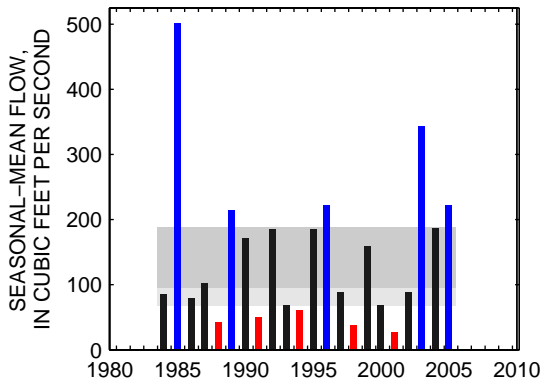

SEASON 1: OCT-NOV-DEC

SEASON 3: APR-MAY-JUN