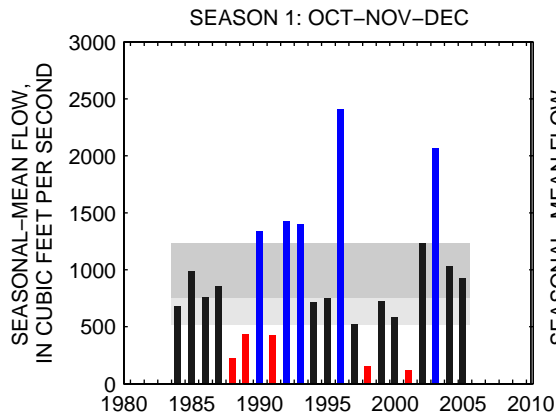

### 01639000:MONOCACY RIVER AT BRIDGEPORT, MD

SEASON 1: OCT-NOV-DEC

SEASON 2: JAN-FEB-MAR

SEASON 3: APR-MAY-JUN

SEASON 4: JUL-AUG-SEP

01643000:MONOCACY RIVER AT JUG BRIDGE NEAR FREDERICK, MD

01646580:POTOMAC RIVER AT CHAIN BRIDGE, AT WASHINGTON, DC (016465C)

SEASON 1: OCT-NOV-DEC

SEASON 2: JAN-FEB-MAR

SEASON 3: APR-MAY-JUN

SEASON 4: JUL-AUG-SEP

01651000:NW BRANCH ANACOSTIA RIVER NEAR HYATTSVILLE, MD