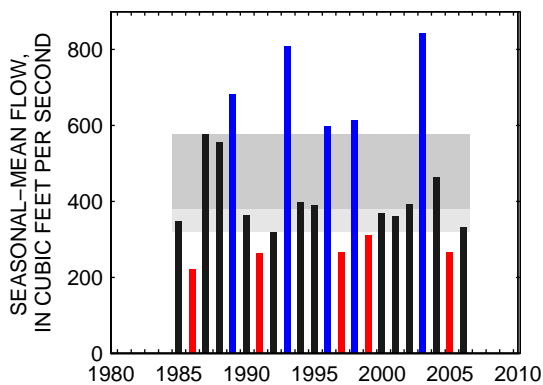

### 01601500:WILLS CREEK NEAR CUMBERLAND, MD

SEASON 1: OCT-NOV-DEC

SEASON 2: JAN-FEB-MAR

SEASON 3: APR-MAY-JUN

SEASON 4: JUL-AUG-SEP