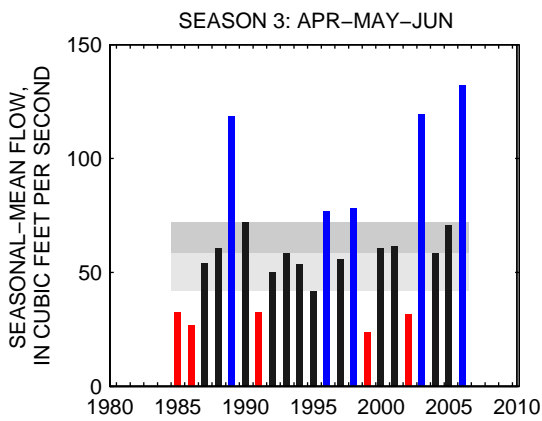

### 01639000:MONOCACY RIVER AT BRIDGEPORT, MD

SEASON 1: OCT-NOV-DEC

SEASON 2: JAN-FEB-MAR

SEASON 3: APR-MAY-JUN

SEASON 4: JUL-AUG-SEP

01643000:MONOCACY RIVER AT JUG BRIDGE NEAR FREDERICK, MD

01646580:POTOMAC RIVER AT CHAIN BRIDGE, AT WASHINGTON, DC (016465C)

SEASON 1: OCT-NOV-DEC

SEASON 2: JAN-FEB-MAR

SEASON 3: APR-MAY-JUN

SEASON 4: JUL-AUG-SEP

01651000:NW BRANCH ANACOSTIA RIVER NEAR HYATTSVILLE, MD