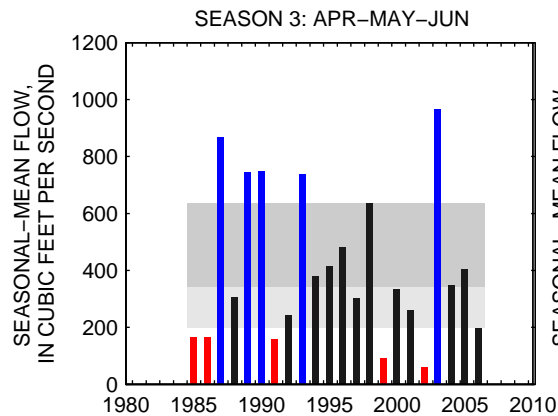

01671020:NORTH ANNA RIVER AT HART CORNER NEAR DOSWELL, VA