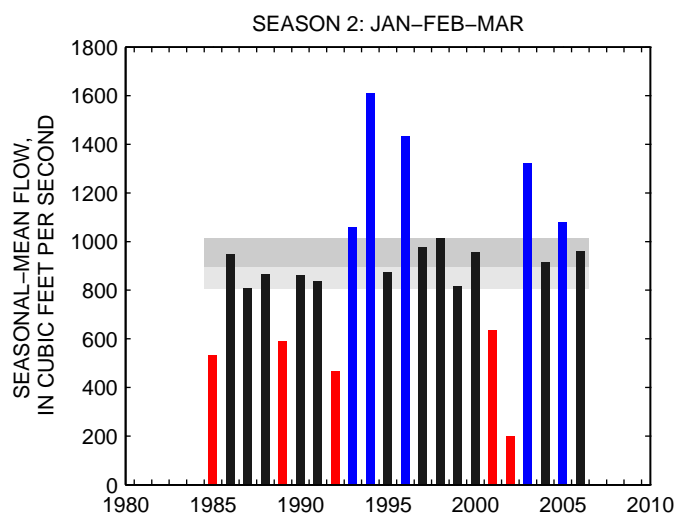

01576754: CONESTOGA RIVER AT CONESTOGA, PA