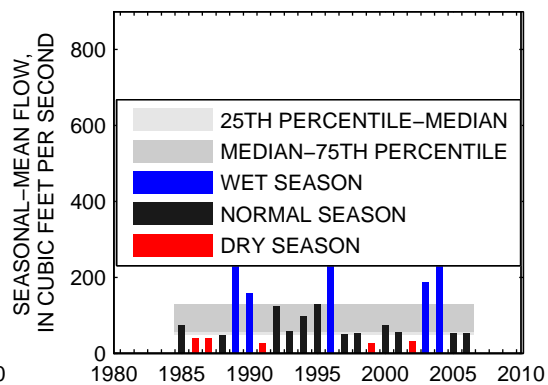

### 01601500:WILLS CREEK NEAR CUMBERLAND, MD

SEASON 1: OCT-NOV-DEC

SEASON 2: JAN-FEB-MAR

SEASON 3: APR-MAY-JUN

SEASON 4: JUL-AUG-SEP