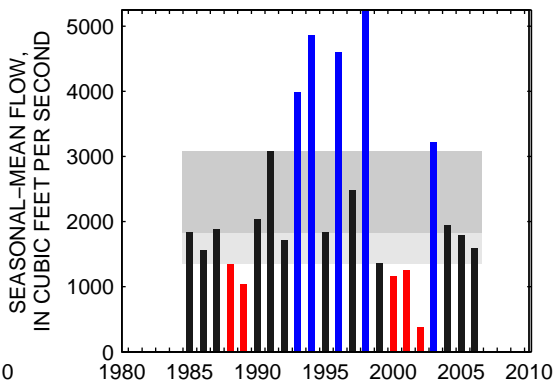

### 01626000:SOUTH RIVER NEAR WAYNESBORO, VA

SEASON 1: OCT-NOV-DEC

SEASON 2: JAN-FEB-MAR

SEASON 3: APR-MAY-JUN

SEASON 4: JUL-AUG-SEP

### 01631000:S F SHENANDOAH RIVER AT FRONT ROYAL, VA

SEASON 1: OCT-NOV-DEC

SEASON 2: JAN-FEB-MAR

SEASON 3: APR-MAY-JUN

SEASON 4: JUL-AUG-SEP