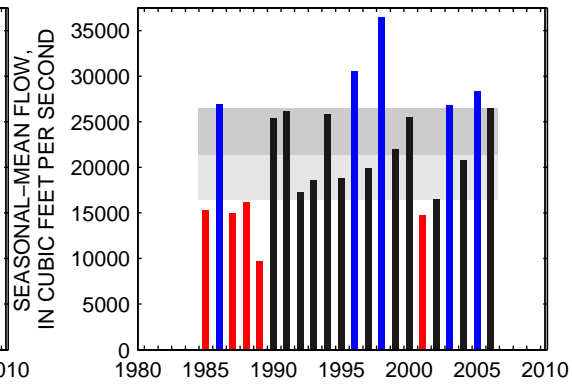

### 01536500:SUSQUEHANNA RIVER AT WILKES-BARRE, PA

SEASON 1: OCT-NOV-DEC

SEASON 2: JAN-FEB-MAR

SEASON 3: APR-MAY-JUN

SEASON 4: JUL-AUG-SEP

### 01540500:SUSQUEHANNA RIVER AT DANVILLE, PA

SEASON 1: OCT-NOV-DEC

SEASON 2: JAN-FEB-MAR

SEASON 3: APR-MAY-JUN

SEASON 4: JUL-AUG-SEP

01553500:WEST BRANCH SUSQUEHANNA RIVER AT LEWISBURG, PA