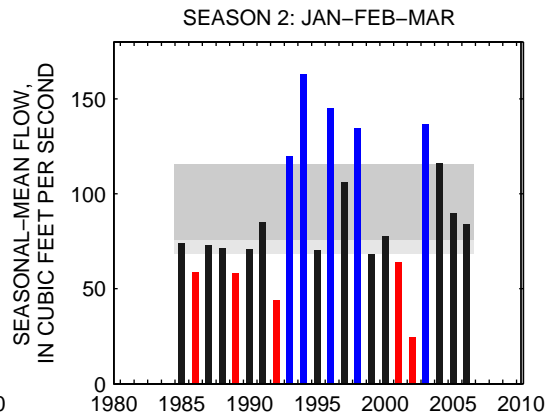

### 01578310:SUSQUEHANNA RIVER AT CONOWINGO, MD

SEASON 1: OCT-NOV-DEC

SEASON 2: JAN-FEB-MAR

SEASON 3: APR-MAY-JUN

SEASON 4: JUL-AUG-SEP

01586000:NORTH BRANCH PATAPSCO RIVER AT CEDARHURST, MD