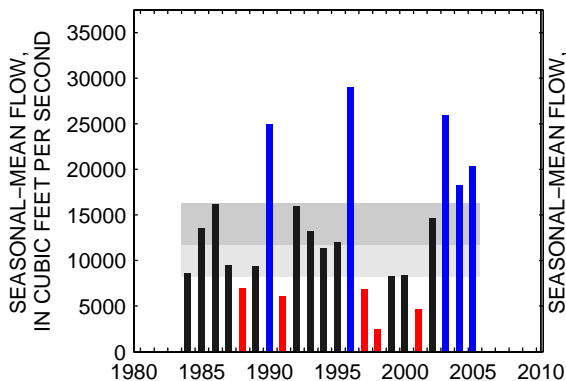

### 01536500:SUSQUEHANNA RIVER AT WILKES-BARRE, PA

SEASON 1: OCT-NOV-DEC

SEASON 2: JAN-FEB-MAR

SEASON 3: APR-MAY-JUN

SEASON 4: JUL-AUG-SEP