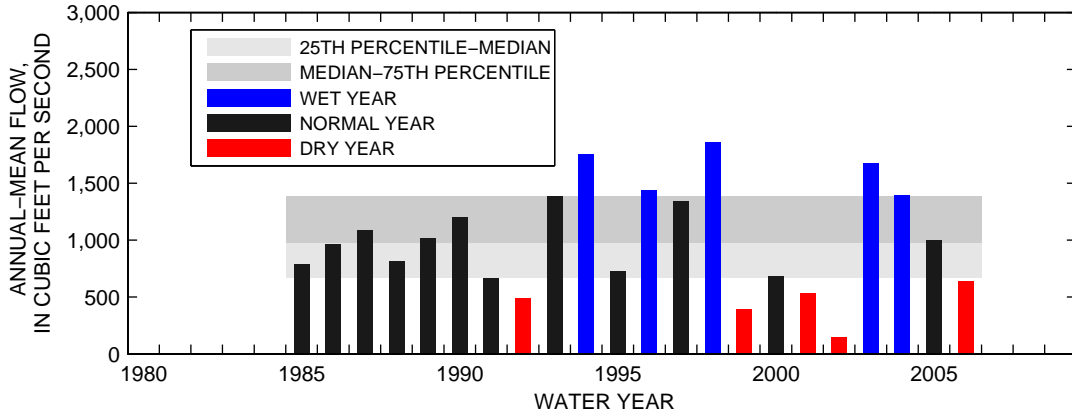

01673000:PAMUNKEY RIVER NEAR HANOVER, VA