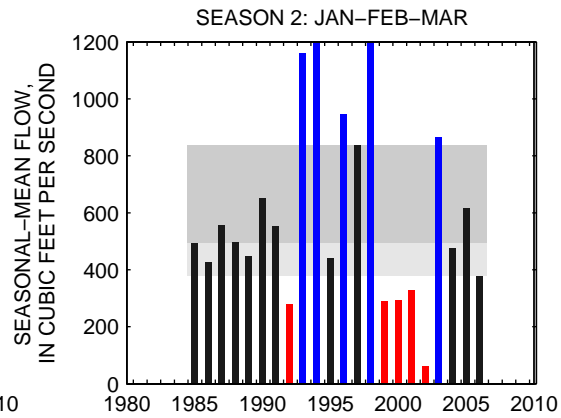

01671020:NORTH ANNA RIVER AT HART CORNER NEAR DOSWELL, VA