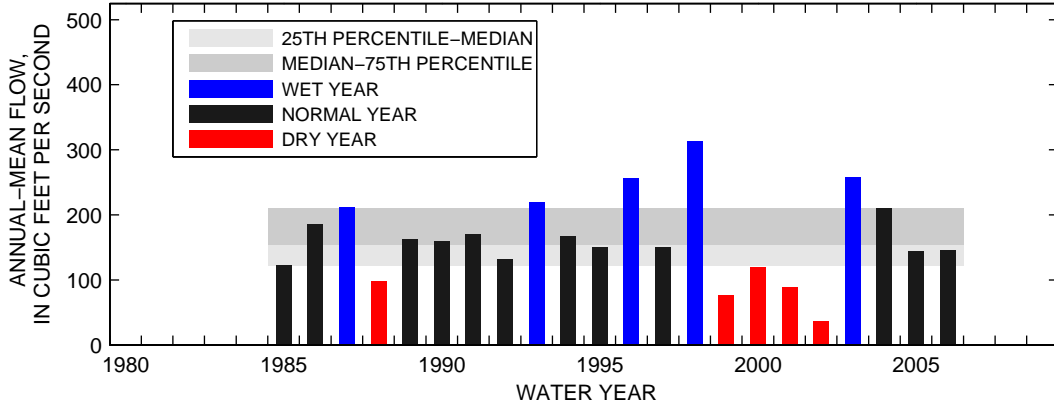

SEASON 2: JAN-FEB-MAR

01626000:SOUTH RIVER NEAR WAYNESBORO, VA

SEASON 1: OCT-NOV-DEC