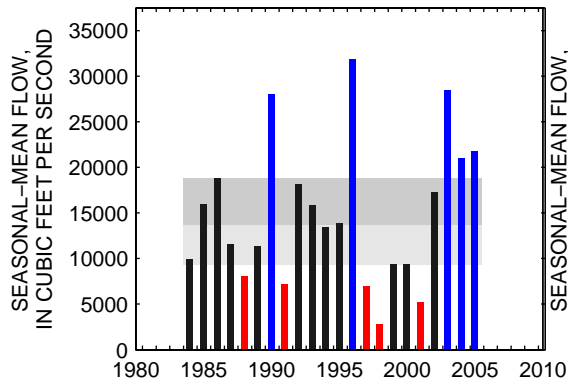

SEASON 1: OCT-NOV-DEC