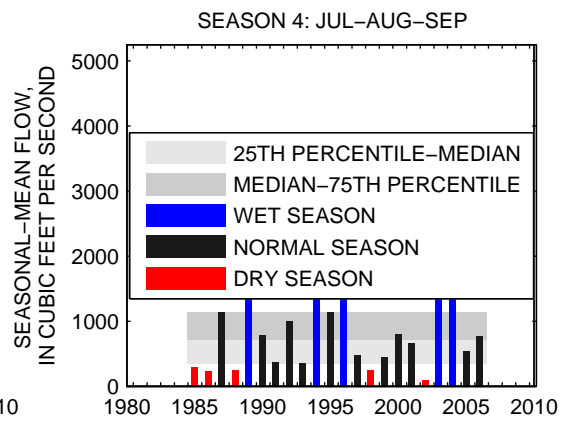

01668000:RAPPAHANNOCK RIVER NEAR FREDERICKSBURG, VA