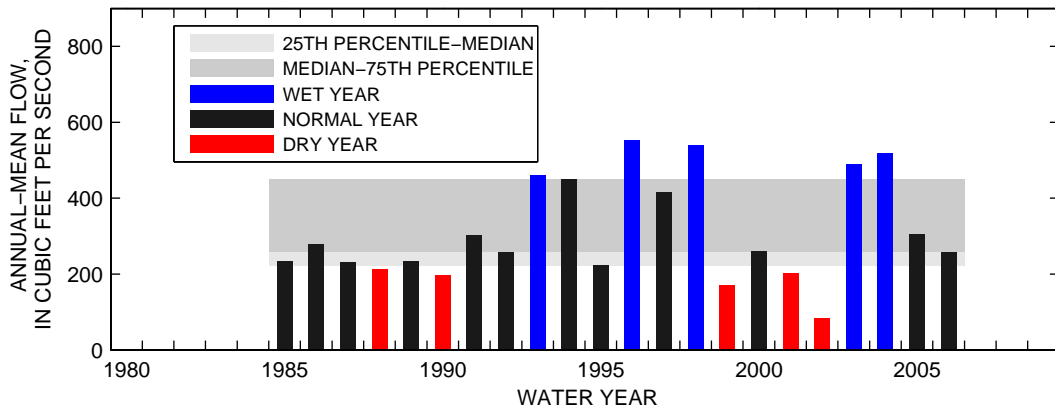

01619500:ANTIETAM CREEK NEAR SHARPSBURG, MD