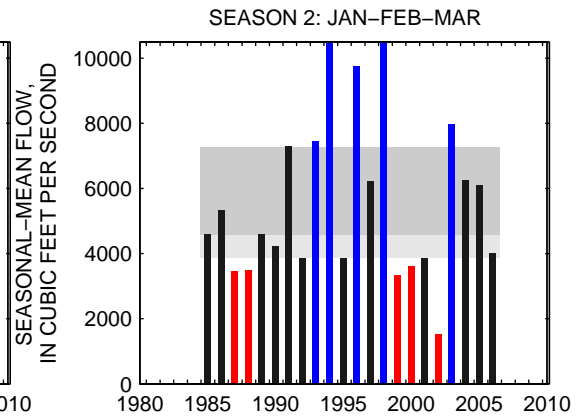

01610000:POTOMAC RIVER AT PAW PAW, WV