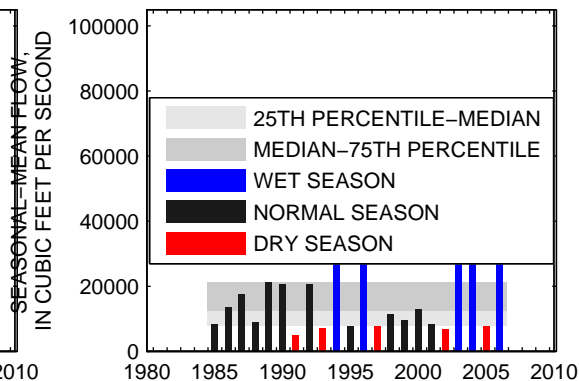

### 01576000:SUSQUEHANNA RIVER AT MARIETTA, PA

SEASON 1: OCT-NOV-DEC

SEASON 2: JAN-FEB-MAR

SEASON 3: APR-MAY-JUN

SEASON 4: JUL-AUG-SEP