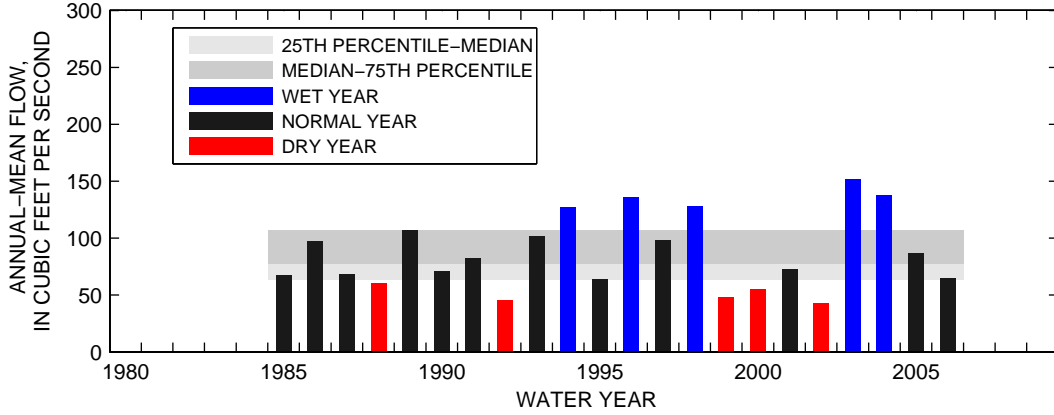

01599000:GEORGES CREEK AT FRANKLIN, MD