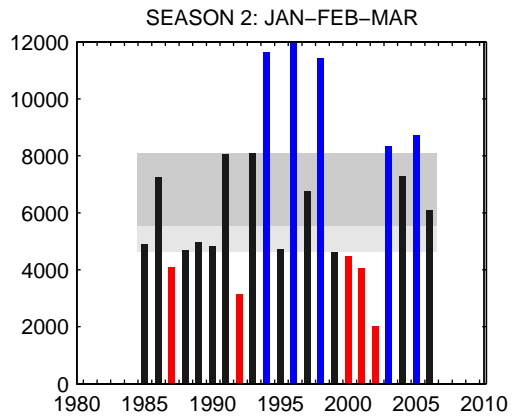

01567000:JUNIATA RIVER AT NEWPORT, PA