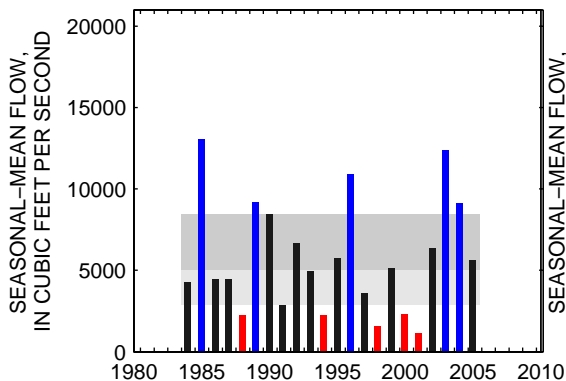

### 02026000:JAMES RIVER AT BENT CREEK, VA

SEASON 1: OCT-NOV-DEC

SEASON 2: JAN-FEB-MAR

SEASON 3: APR-MAY-JUN

SEASON 4: JUL-AUG-SEP

### 02035000:JAMES RIVER AT CARTERSVILLE, VA

SEASON 1: OCT-NOV-DEC

SEASON 2: JAN-FEB-MAR

SEASON 3: APR-MAY-JUN

SEASON 4: JUL-AUG-SEP