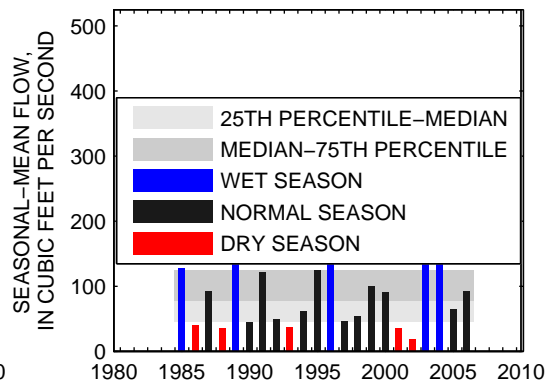

### 01626000:SOUTH RIVER NEAR WAYNESBORO, VA

SEASON 1: OCT-NOV-DEC

SEASON 2: JAN-FEB-MAR

SEASON 3: APR-MAY-JUN

SEASON 4: JUL-AUG-SEP

### 01631000:S F SHENANDOAH RIVER AT FRONT ROYAL, VA

SEASON 1: OCT-NOV-DEC

SEASON 2: JAN-FEB-MAR

SEASON 3: APR-MAY-JUN

SEASON 4: JUL-AUG-SEP