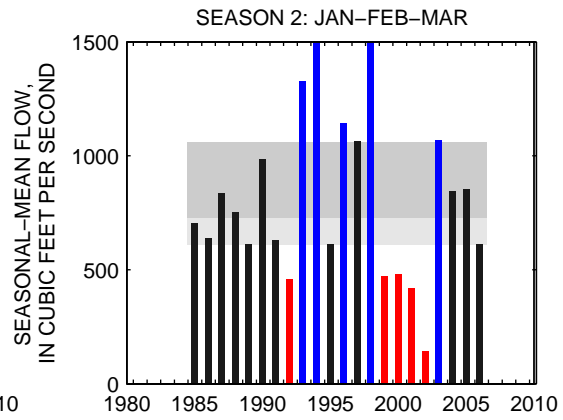

01674500:MATTAPONI RIVER NEAR BEULAHVILLE, VA