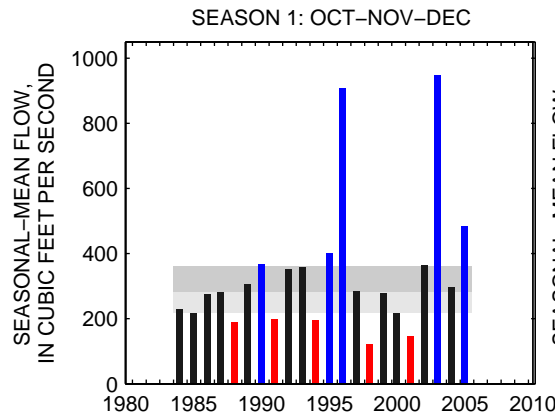

01594440: PATUXENT RIVER NEAR BOWIE, MD