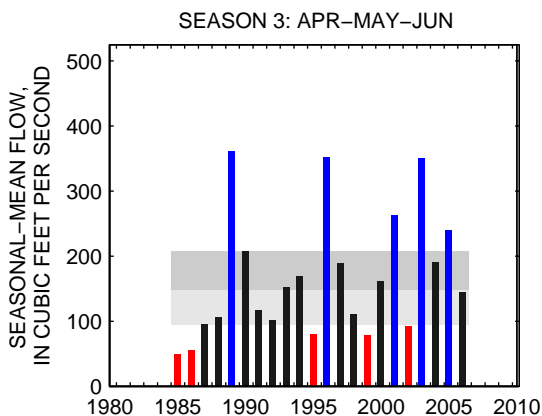

01491000:CHOPTANK RIVER NEAR GREENSBORO, MD