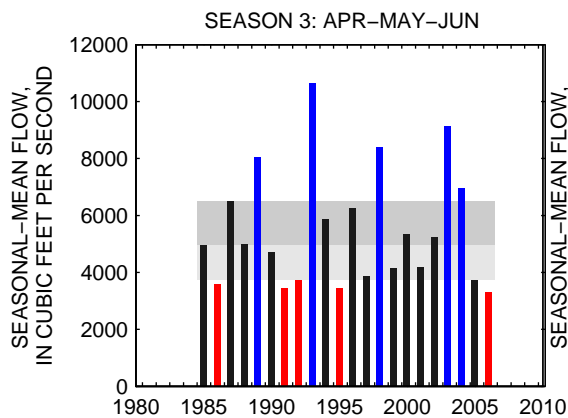

01567000:JUNIATA RIVER AT NEWPORT, PA