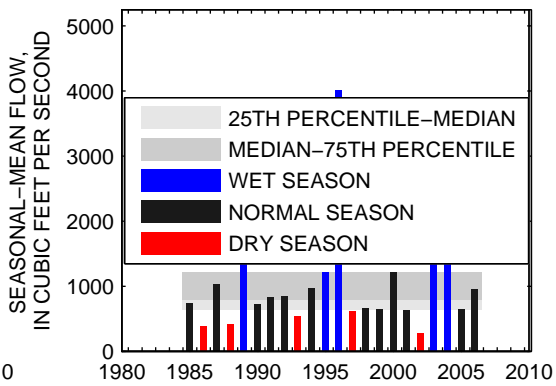

### 01626000:SOUTH RIVER NEAR WAYNESBORO, VA

SEASON 1: OCT-NOV-DEC

SEASON 2: JAN-FEB-MAR

SEASON 3: APR-MAY-JUN

SEASON 4: JUL-AUG-SEP

### 01631000:S F SHENANDOAH RIVER AT FRONT ROYAL, VA

SEASON 1: OCT-NOV-DEC

SEASON 2: JAN-FEB-MAR

SEASON 3: APR-MAY-JUN

SEASON 4: JUL-AUG-SEP