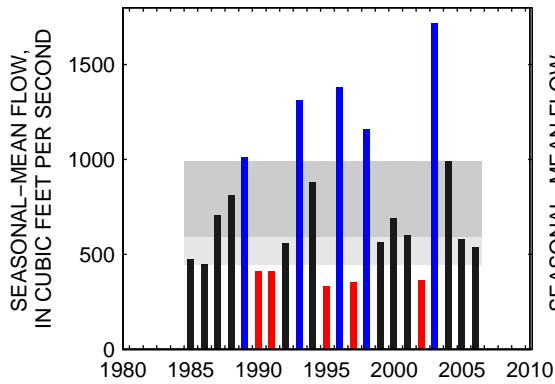

### 01614500: CONOCOCHIEGUE CREEK AT FAIRVIEW, MD

SEASON 1: OCT-NOV-DEC

SEASON 2: JAN-FEB-MAR

SEASON 3: APR-MAY-JUN

SEASON 4: JUL-AUG-SEP