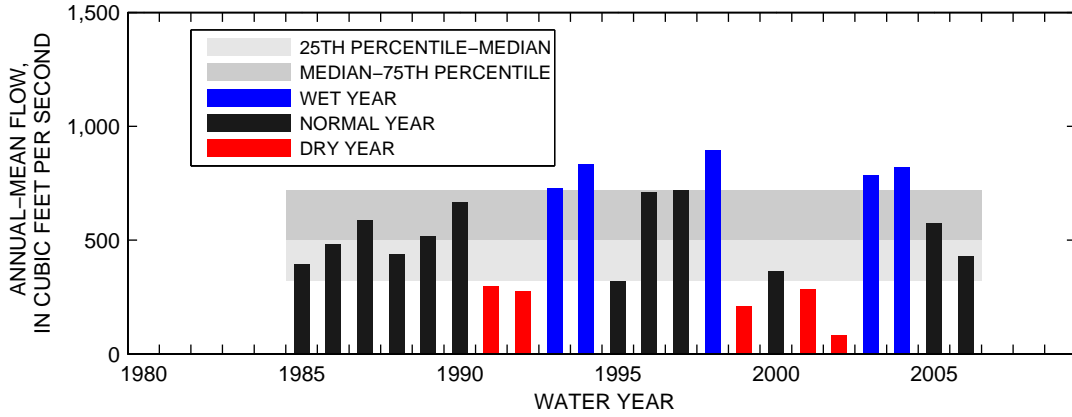

01674500:MATTAPONI RIVER NEAR BEULAHVILLE, VA