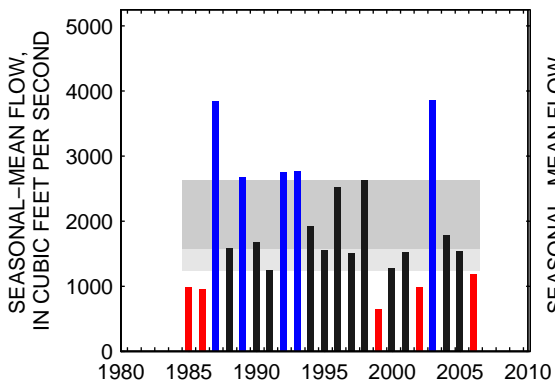

### 01626000:SOUTH RIVER NEAR WAYNESBORO, VA

SEASON 1: OCT-NOV-DEC

SEASON 2: JAN-FEB-MAR

SEASON 3: APR-MAY-JUN

SEASON 4: JUL-AUG-SEP

### 01631000:S F SHENANDOAH RIVER AT FRONT ROYAL, VA

SEASON 1: OCT-NOV-DEC

SEASON 2: JAN-FEB-MAR

SEASON 3: APR-MAY-JUN

SEASON 4: JUL-AUG-SEP