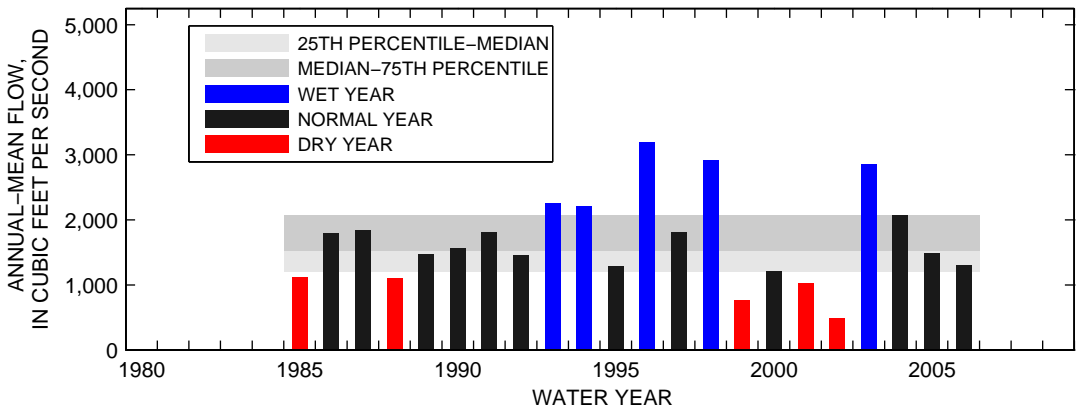

### 01626000:SOUTH RIVER NEAR WAYNESBORO, VA

SEASON 1: OCT-NOV-DEC

SEASON 2: JAN-FEB-MAR

SEASON 3: APR-MAY-JUN

SEASON 4: JUL-AUG-SEP

### 01631000:S F SHENANDOAH RIVER AT FRONT ROYAL, VA

SEASON 1: OCT-NOV-DEC

SEASON 2: JAN-FEB-MAR

SEASON 3: APR-MAY-JUN

SEASON 4: JUL-AUG-SEP