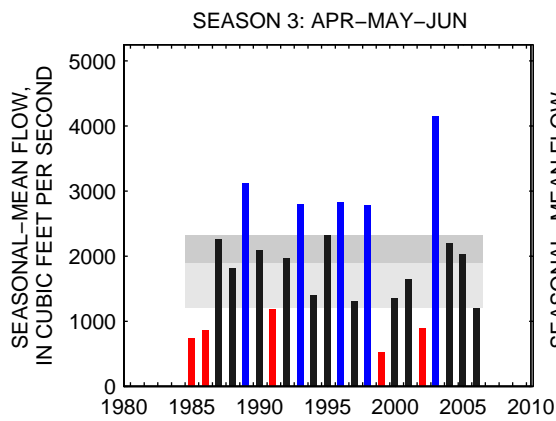

01668000:RAPPAHANNOCK RIVER NEAR FREDERICKSBURG, VA