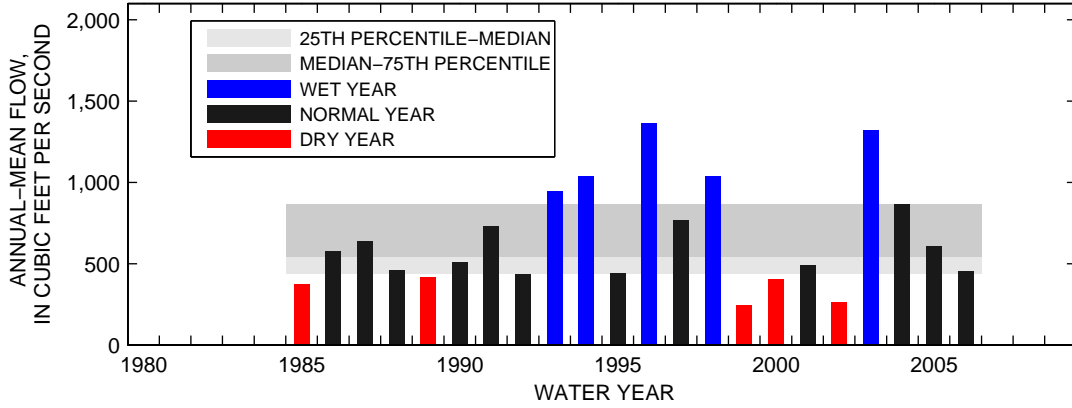

01634000:N F SHENANDOAH RIVER NEAR STRASBURG, VA