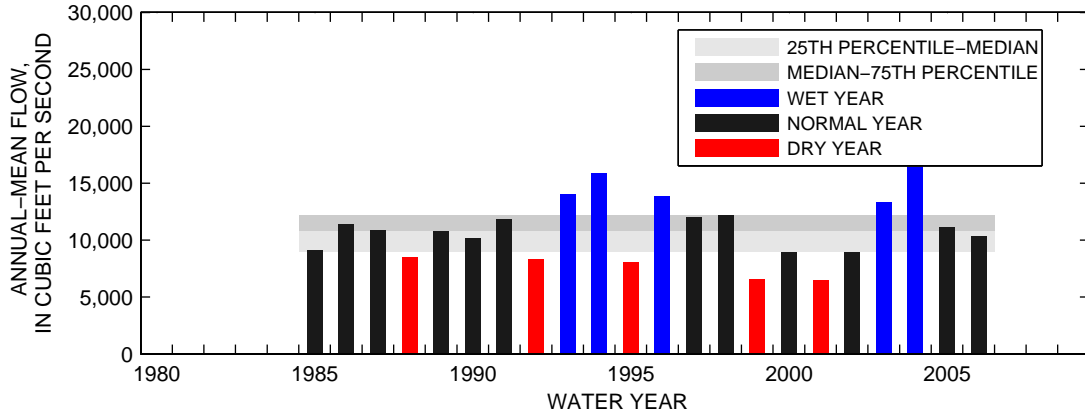

### 01540500:SUSQUEHANNA RIVER AT DANVILLE, PA

SEASON 1: OCT-NOV-DEC

SEASON 2: JAN-FEB-MAR

SEASON 3: APR-MAY-JUN

SEASON 4: JUL-AUG-SEP

01553500:WEST BRANCH SUSQUEHANNA RIVER AT LEWISBURG, PA