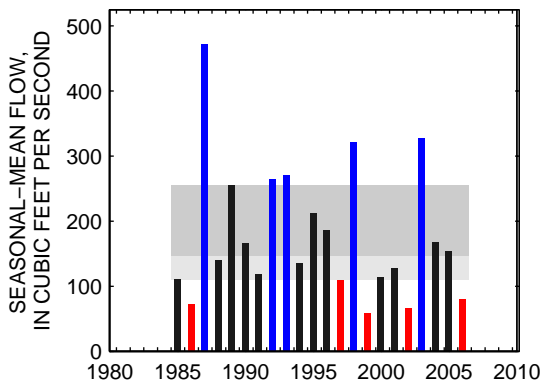

### 01626000:SOUTH RIVER NEAR WAYNESBORO, VA

SEASON 1: OCT-NOV-DEC

SEASON 2: JAN-FEB-MAR

SEASON 3: APR-MAY-JUN

SEASON 4: JUL-AUG-SEP

### 01631000:S F SHENANDOAH RIVER AT FRONT ROYAL, VA

SEASON 1: OCT-NOV-DEC

SEASON 2: JAN-FEB-MAR

SEASON 3: APR-MAY-JUN

SEASON 4: JUL-AUG-SEP