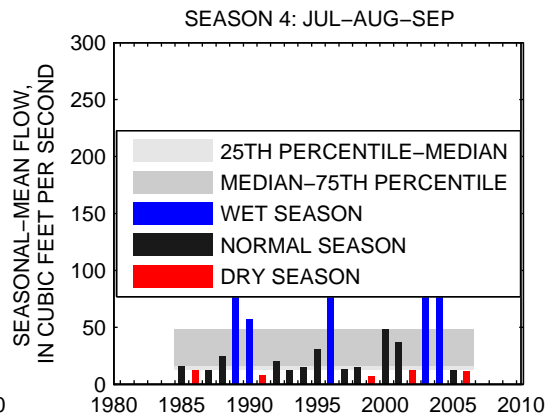

01599000:GEORGES CREEK AT FRANKLIN, MD