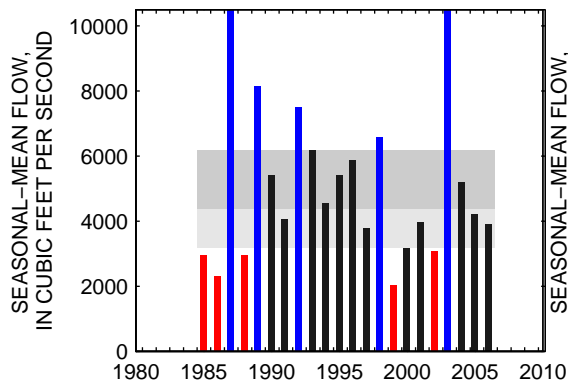

### 02026000:JAMES RIVER AT BENT CREEK, VA

SEASON 1: OCT-NOV-DEC

SEASON 2: JAN-FEB-MAR

SEASON 3: APR-MAY-JUN

SEASON 4: JUL-AUG-SEP

### 02035000:JAMES RIVER AT CARTERSVILLE, VA

SEASON 1: OCT-NOV-DEC

SEASON 2: JAN-FEB-MAR

SEASON 3: APR-MAY-JUN

SEASON 4: JUL-AUG-SEP