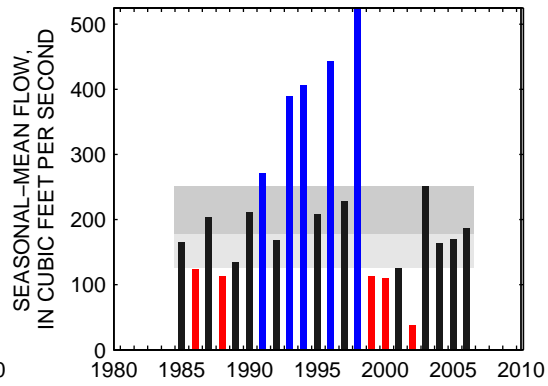

### 01626000:SOUTH RIVER NEAR WAYNESBORO, VA

SEASON 1: OCT-NOV-DEC

SEASON 2: JAN-FEB-MAR

SEASON 3: APR-MAY-JUN

SEASON 4: JUL-AUG-SEP