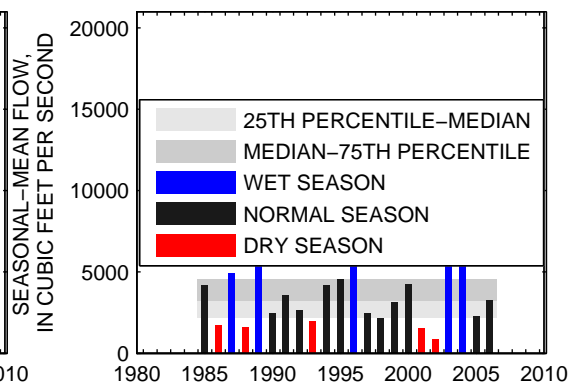

### 02026000:JAMES RIVER AT BENT CREEK, VA

SEASON 1: OCT-NOV-DEC

SEASON 2: JAN-FEB-MAR

SEASON 3: APR-MAY-JUN

SEASON 4: JUL-AUG-SEP

### 02035000:JAMES RIVER AT CARTERSVILLE, VA

SEASON 1: OCT-NOV-DEC

SEASON 2: JAN-FEB-MAR

SEASON 3: APR-MAY-JUN

SEASON 4: JUL-AUG-SEP