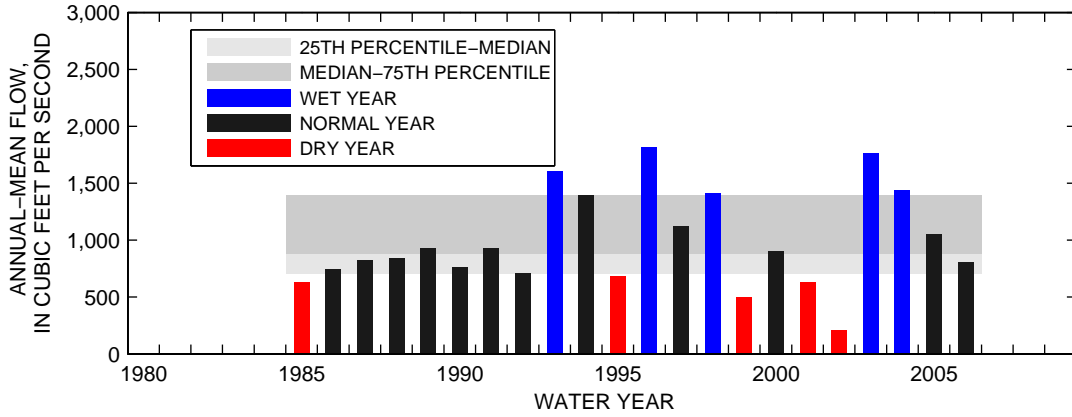

### 01639000:MONOCACY RIVER AT BRIDGEPORT, MD

SEASON 1: OCT-NOV-DEC

SEASON 2: JAN-FEB-MAR

SEASON 3: APR-MAY-JUN

SEASON 4: JUL-AUG-SEP

01643000:MONOCACY RIVER AT JUG BRIDGE NEAR FREDERICK, MD

01646580:POTOMAC RIVER AT CHAIN BRIDGE, AT WASHINGTON, DC (016465C)

SEASON 1: OCT-NOV-DEC

SEASON 2: JAN-FEB-MAR

SEASON 3: APR-MAY-JUN

SEASON 4: JUL-AUG-SEP

01651000:NW BRANCH ANACOSTIA RIVER NEAR HYATTSVILLE, MD