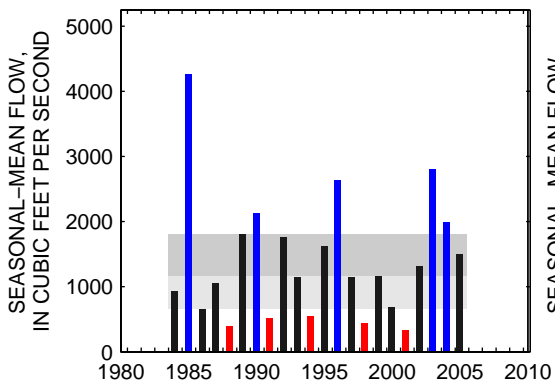

### 01626000:SOUTH RIVER NEAR WAYNESBORO, VA

SEASON 1: OCT-NOV-DEC

SEASON 2: JAN-FEB-MAR

SEASON 3: APR-MAY-JUN

SEASON 4: JUL-AUG-SEP

### 01631000:S F SHENANDOAH RIVER AT FRONT ROYAL, VA

SEASON 1: OCT-NOV-DEC

SEASON 2: JAN-FEB-MAR

SEASON 3: APR-MAY-JUN

SEASON 4: JUL-AUG-SEP