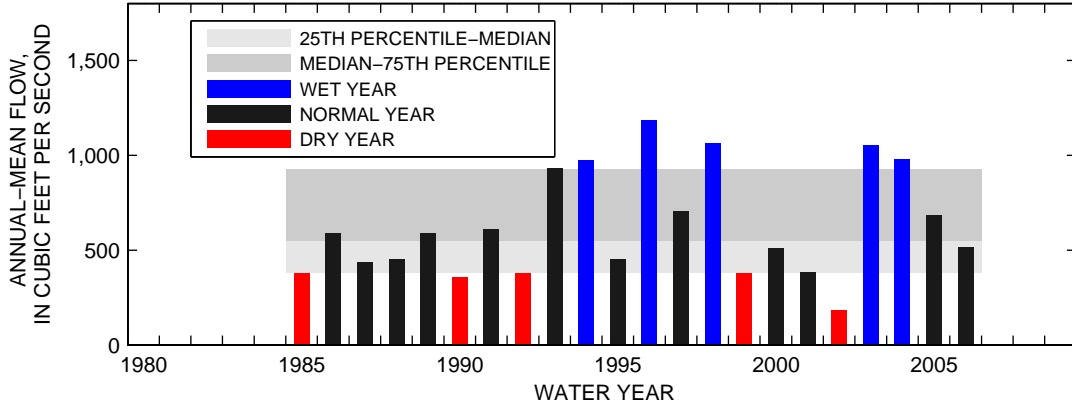

SEASON 2: JAN-FEB-MAR

01614500: CONOCOCHIEGUE CREEK AT FAIRVIEW, MD

SEASON 1: OCT-NOV-DEC