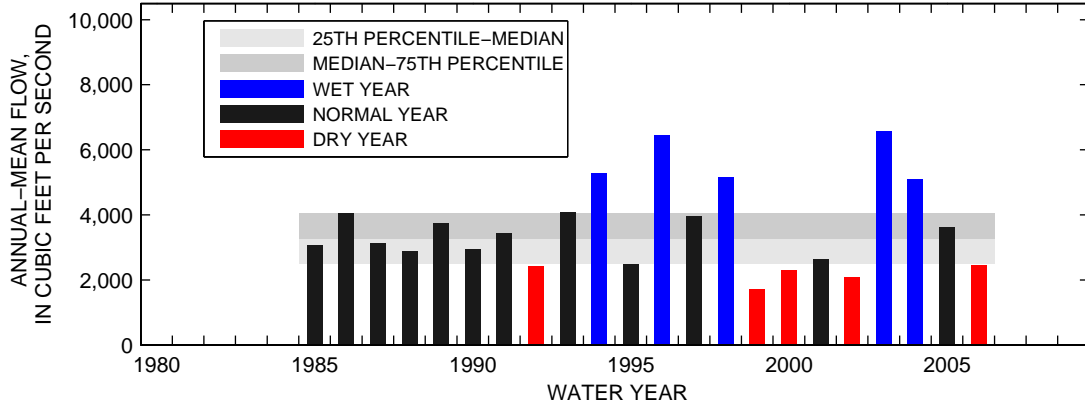

01610000:POTOMAC RIVER AT PAW PAW, WV