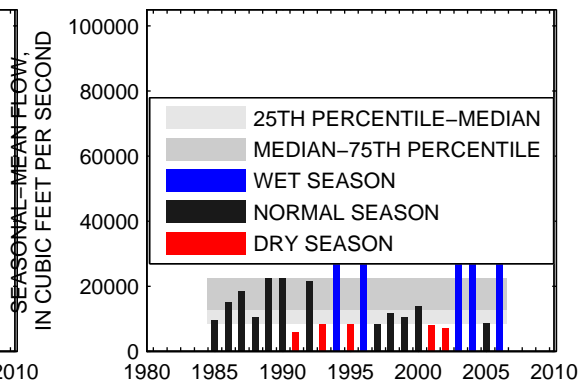

### 01578310:SUSQUEHANNA RIVER AT CONOWINGO, MD

SEASON 1: OCT-NOV-DEC

SEASON 2: JAN-FEB-MAR

SEASON 3: APR-MAY-JUN

SEASON 4: JUL-AUG-SEP

01586000:NORTH BRANCH PATAPSCO RIVER AT CEDARHURST, MD