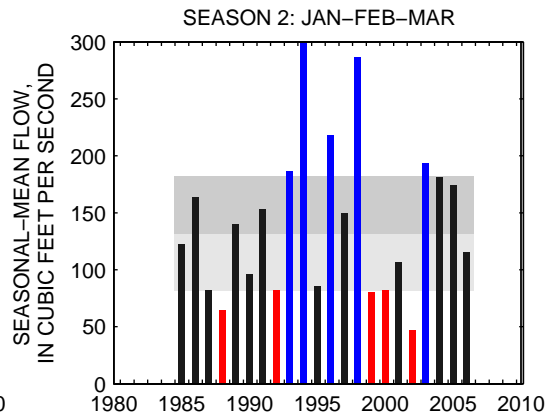

01599000:GEORGES CREEK AT FRANKLIN, MD