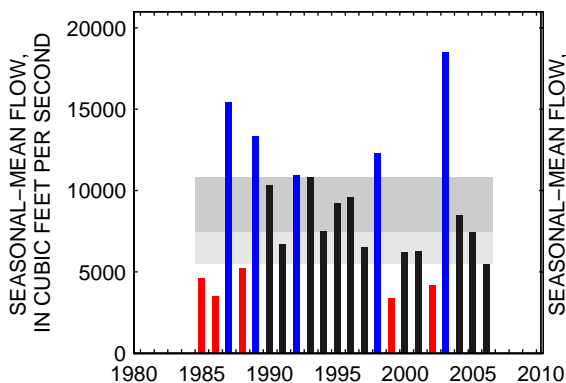

### 02026000:JAMES RIVER AT BENT CREEK, VA

SEASON 1: OCT-NOV-DEC

SEASON 2: JAN-FEB-MAR

SEASON 3: APR-MAY-JUN

SEASON 4: JUL-AUG-SEP

### 02035000:JAMES RIVER AT CARTERSVILLE, VA

SEASON 1: OCT-NOV-DEC

SEASON 2: JAN-FEB-MAR

SEASON 3: APR-MAY-JUN

SEASON 4: JUL-AUG-SEP