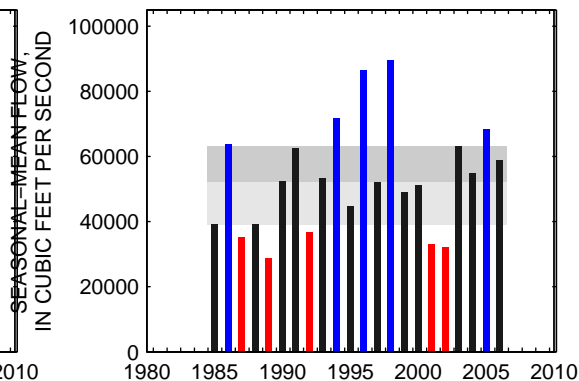

### 01540500:SUSQUEHANNA RIVER AT DANVILLE, PA

SEASON 1: OCT-NOV-DEC

SEASON 2: JAN-FEB-MAR

SEASON 3: APR-MAY-JUN

SEASON 4: JUL-AUG-SEP

01553500:WEST BRANCH SUSQUEHANNA RIVER AT LEWISBURG, PA

### 01576000:SUSQUEHANNA RIVER AT MARIETTA, PA

SEASON 1: OCT-NOV-DEC

SEASON 2: JAN-FEB-MAR

SEASON 3: APR-MAY-JUN

SEASON 4: JUL-AUG-SEP