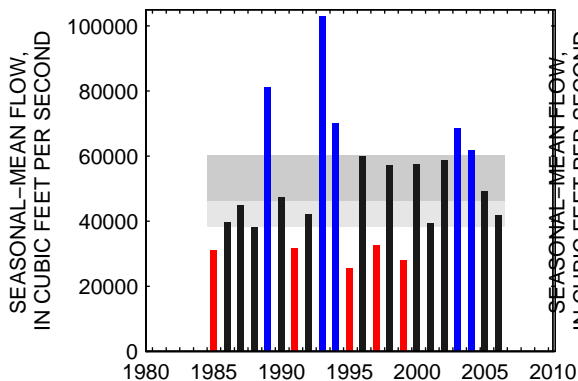

### 01578310:SUSQUEHANNA RIVER AT CONOWINGO, MD

SEASON 1: OCT-NOV-DEC

SEASON 2: JAN-FEB-MAR

SEASON 3: APR-MAY-JUN

SEASON 4: JUL-AUG-SEP

01586000:NORTH BRANCH PATAPSCO RIVER AT CEDARHURST, MD