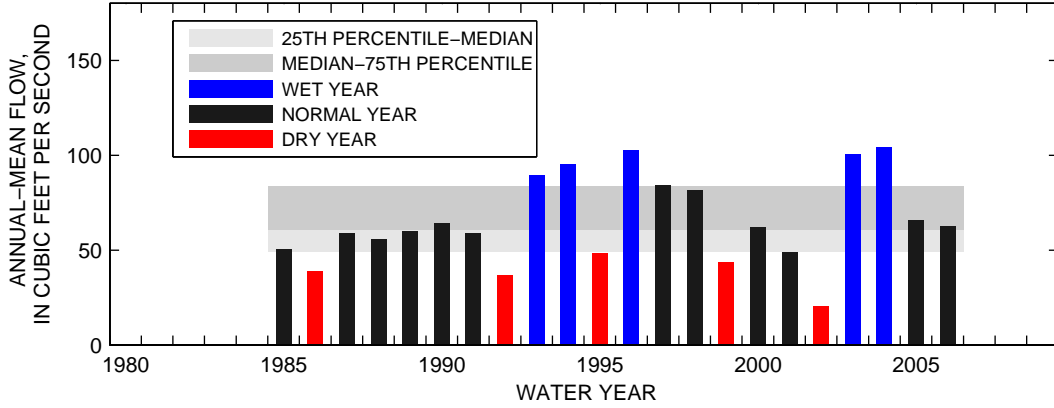

### 01578310:SUSQUEHANNA RIVER AT CONOWINGO, MD

SEASON 1: OCT-NOV-DEC

SEASON 2: JAN-FEB-MAR

SEASON 3: APR-MAY-JUN

SEASON 4: JUL-AUG-SEP

01586000:NORTH BRANCH PATAPSCO RIVER AT CEDARHURST, MD