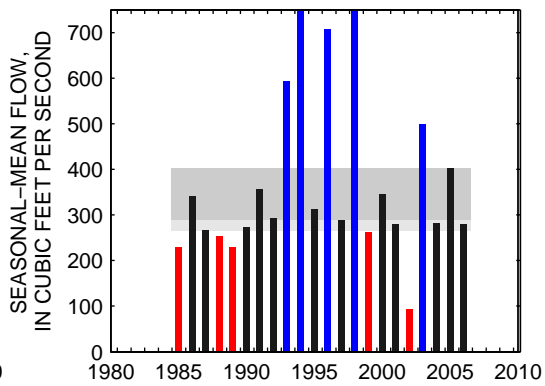

SEASON 2: JAN-FEB-MAR