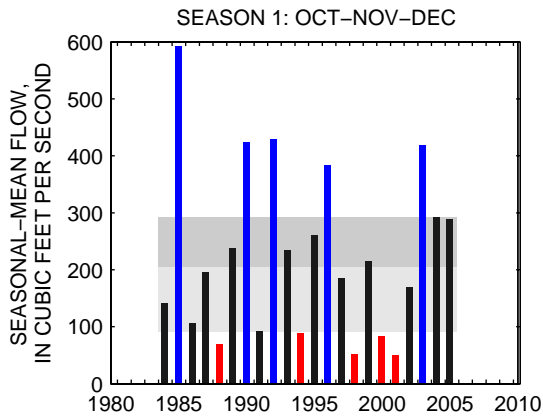

01666500:ROBINSON RIVER NEAR LOCUST DALE, VA