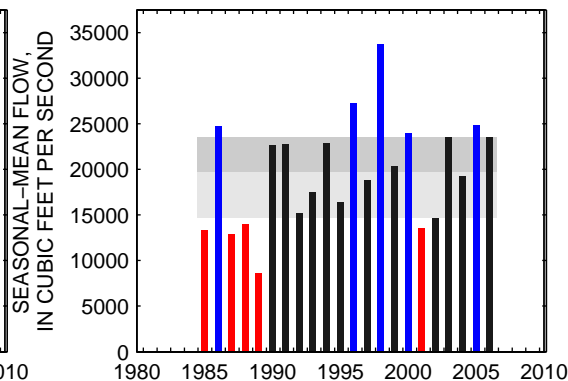

### 01536500:SUSQUEHANNA RIVER AT WILKES-BARRE, PA

SEASON 1: OCT-NOV-DEC

SEASON 2: JAN-FEB-MAR

SEASON 3: APR-MAY-JUN

SEASON 4: JUL-AUG-SEP