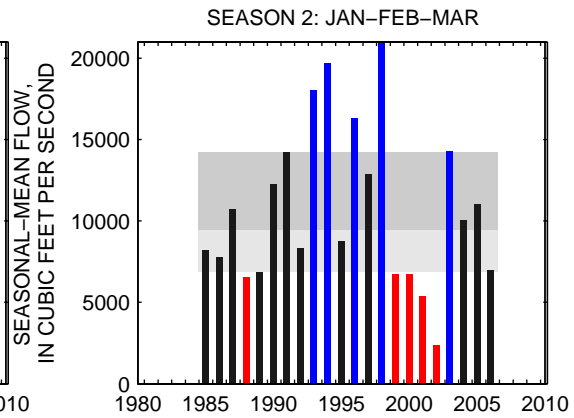

02037500:JAMES RIVER NEAR RICHMOND, VA