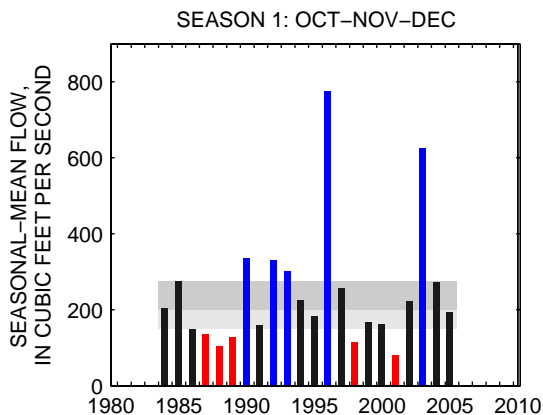

01619500:ANTIETAM CREEK NEAR SHARPSBURG, MD