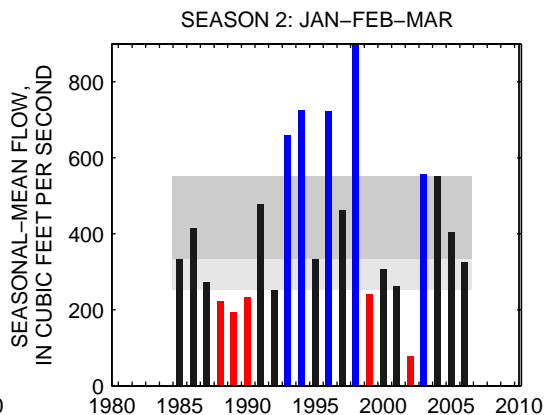

01619500:ANTIETAM CREEK NEAR SHARPSBURG, MD