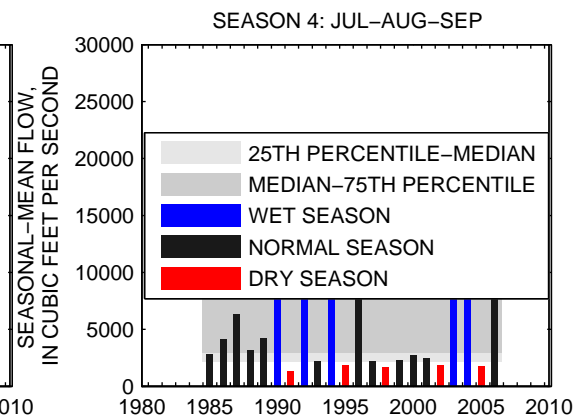

### 01540500:SUSQUEHANNA RIVER AT DANVILLE, PA

SEASON 1: OCT-NOV-DEC

SEASON 2: JAN-FEB-MAR

SEASON 3: APR-MAY-JUN

SEASON 4: JUL-AUG-SEP

01553500:WEST BRANCH SUSQUEHANNA RIVER AT LEWISBURG, PA