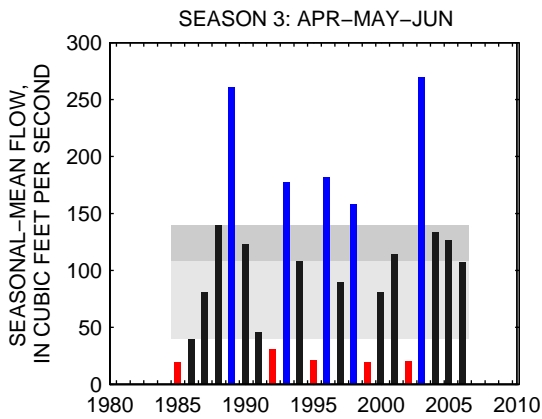

01592500: PATUXENT RIV NEAR LAUREL, MD