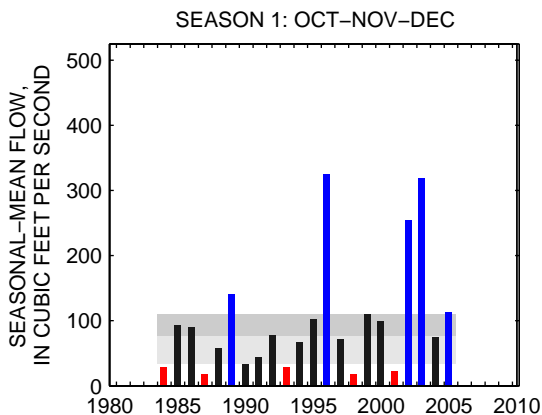

01491000:CHOPTANK RIVER NEAR GREENSBORO, MD