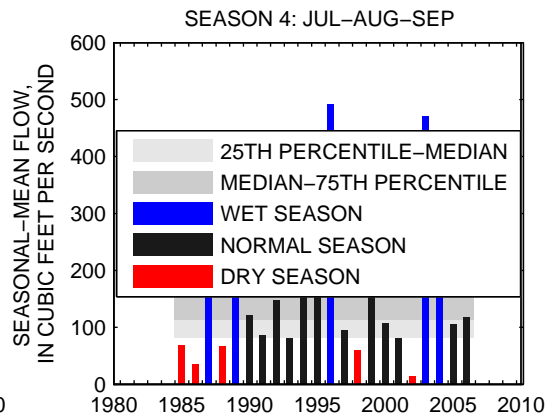

01666500:ROBINSON RIVER NEAR LOCUST DALE, VA