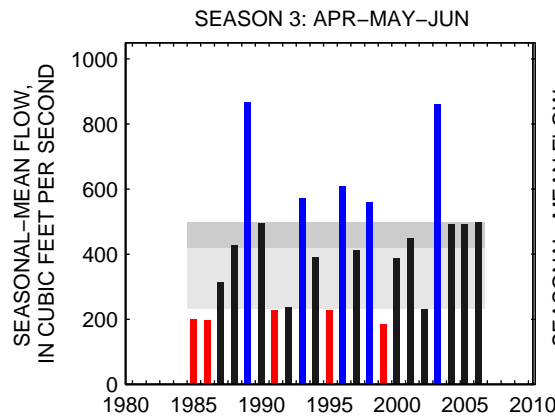

01594440: PATUXENT RIVER NEAR BOWIE, MD