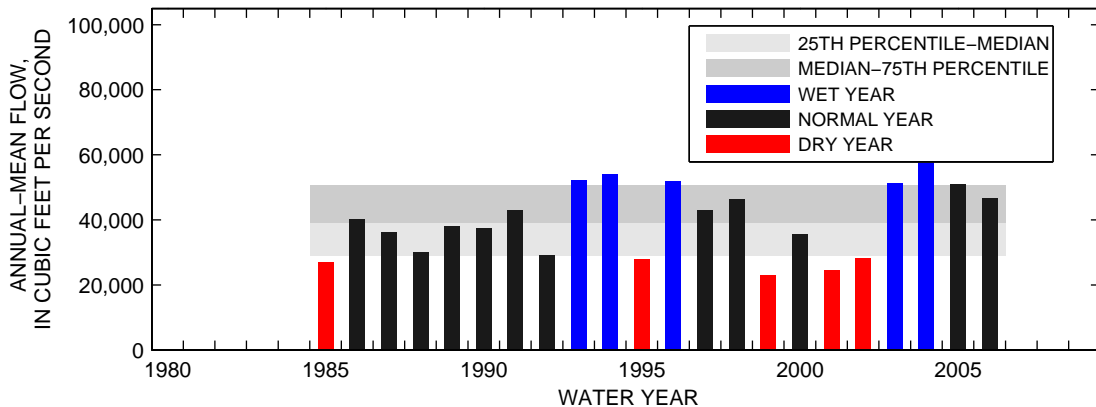

SEASON 2: JAN-FEB-MAR

01578310:SUSQUEHANNA RIVER AT CONOWINGO, MD

SEASON 1: OCT-NOV-DEC