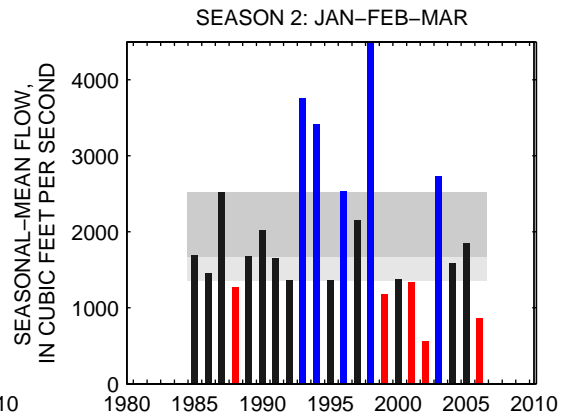

02041650:APPOMATTOX RIVER AT MATOACA, VA