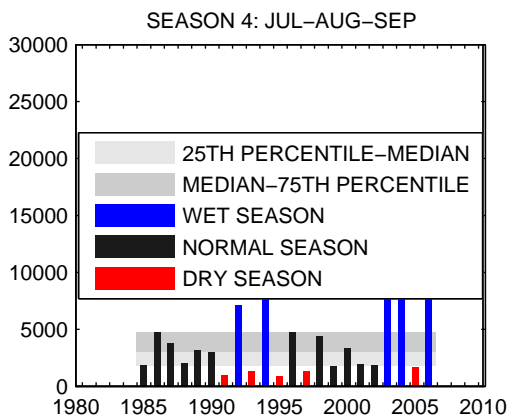

01531500:SUSQUEHANNA RIVER AT TOWANDA, PA