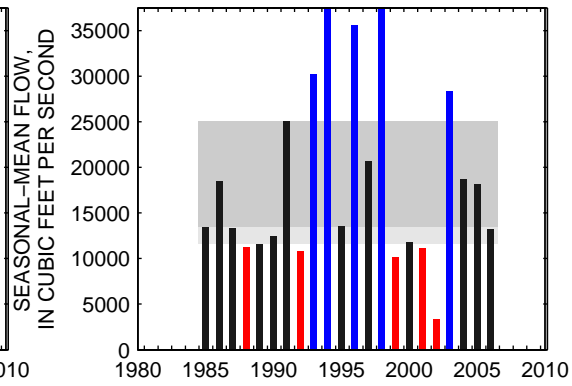

### 01639000:MONOCACY RIVER AT BRIDGEPORT, MD

SEASON 1: OCT-NOV-DEC

SEASON 2: JAN-FEB-MAR

SEASON 3: APR-MAY-JUN

SEASON 4: JUL-AUG-SEP

01643000:MONOCACY RIVER AT JUG BRIDGE NEAR FREDERICK, MD

01646580:POTOMAC RIVER AT CHAIN BRIDGE, AT WASHINGTON, DC (016465C)

SEASON 1: OCT-NOV-DEC

SEASON 2: JAN-FEB-MAR

SEASON 3: APR-MAY-JUN

SEASON 4: JUL-AUG-SEP

01651000:NW BRANCH ANACOSTIA RIVER NEAR HYATTSVILLE, MD