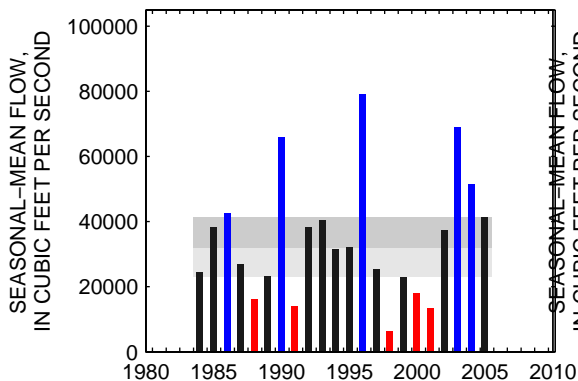

SEASON 1: OCT-NOV-DEC