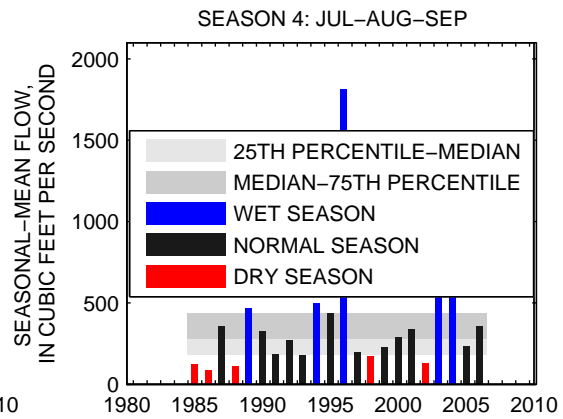

01634000:N F SHENANDOAH RIVER NEAR STRASBURG, VA