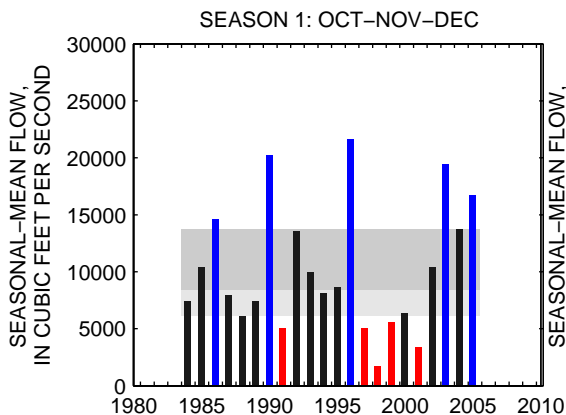

### 01536500:SUSQUEHANNA RIVER AT WILKES-BARRE, PA

SEASON 1: OCT-NOV-DEC

SEASON 2: JAN-FEB-MAR

SEASON 3: APR-MAY-JUN

SEASON 4: JUL-AUG-SEP