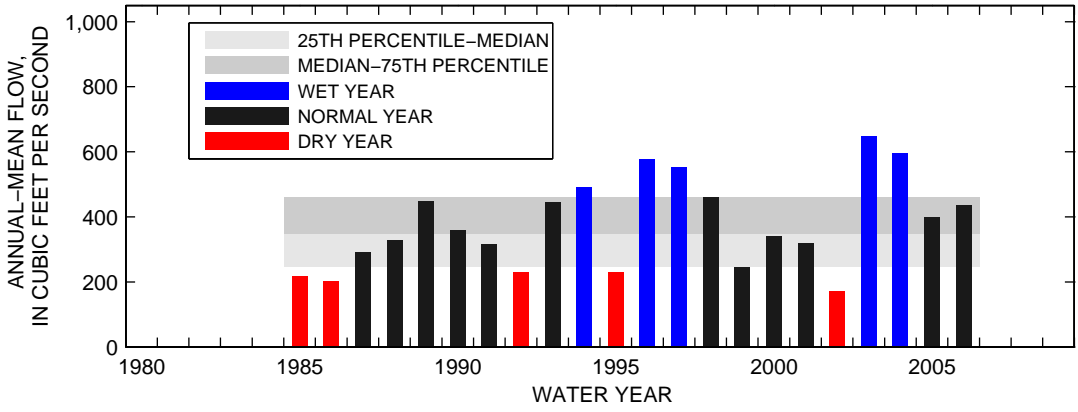

01594440: PATUXENT RIVER NEAR BOWIE, MD