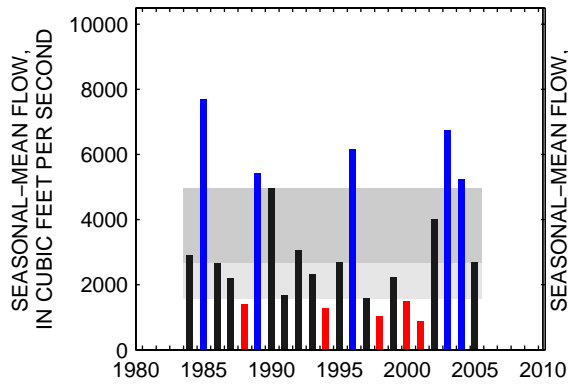

### 02026000:JAMES RIVER AT BENT CREEK, VA

SEASON 1: OCT-NOV-DEC

SEASON 2: JAN-FEB-MAR

SEASON 3: APR-MAY-JUN

SEASON 4: JUL-AUG-SEP