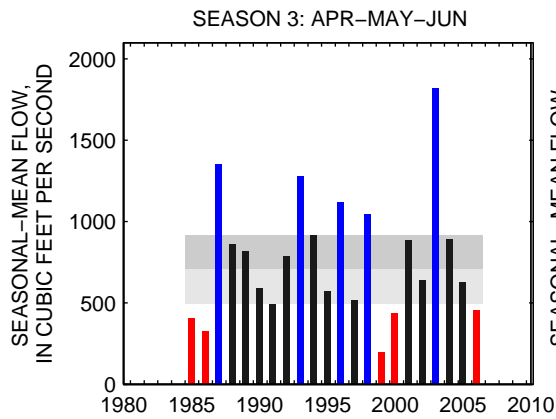

01634000:N F SHENANDOAH RIVER NEAR STRASBURG, VA