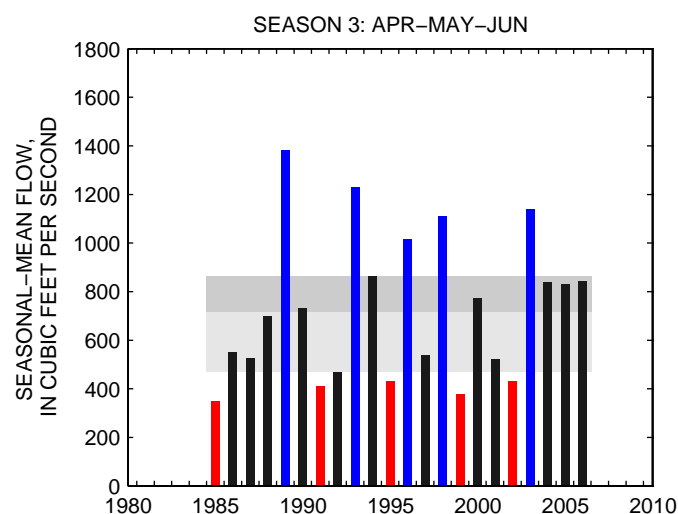

01576754: CONESTOGA RIVER AT CONESTOGA, PA