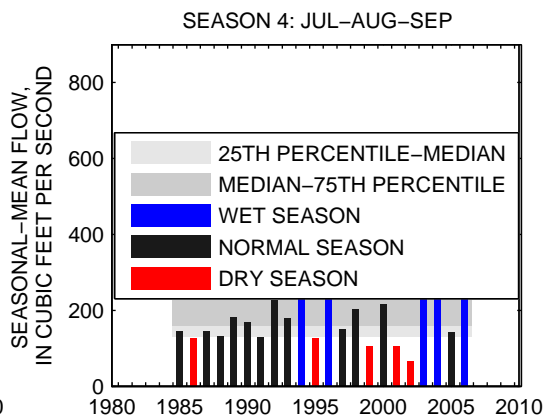

01619500:ANTIETAM CREEK NEAR SHARPSBURG, MD