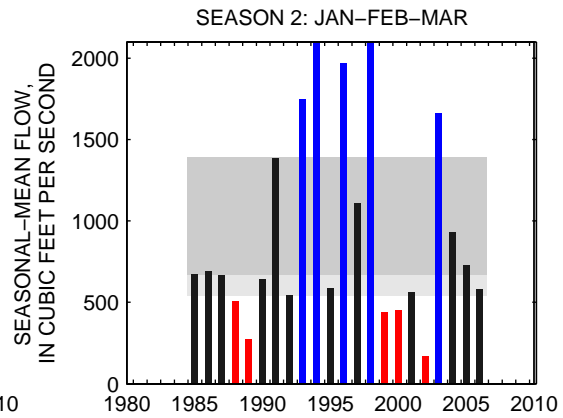

01634000:N F SHENANDOAH RIVER NEAR STRASBURG, VA