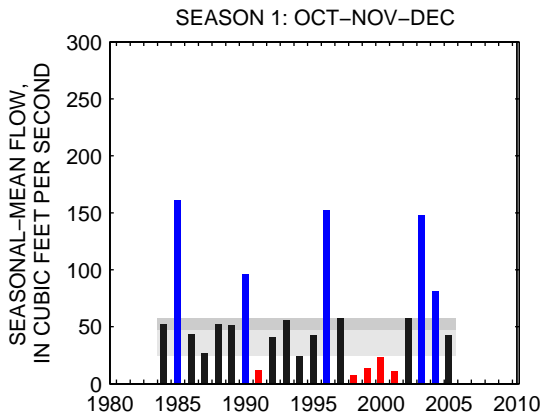

01599000:GEORGES CREEK AT FRANKLIN, MD