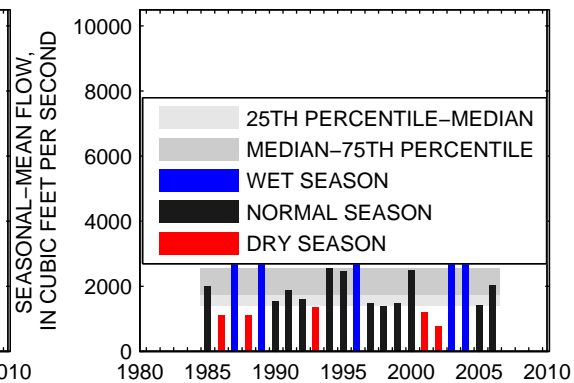

### 02026000:JAMES RIVER AT BENT CREEK, VA

SEASON 1: OCT-NOV-DEC

SEASON 2: JAN-FEB-MAR

SEASON 3: APR-MAY-JUN

SEASON 4: JUL-AUG-SEP

### 02035000:JAMES RIVER AT CARTERSVILLE, VA

SEASON 1: OCT-NOV-DEC

SEASON 2: JAN-FEB-MAR

SEASON 3: APR-MAY-JUN

SEASON 4: JUL-AUG-SEP