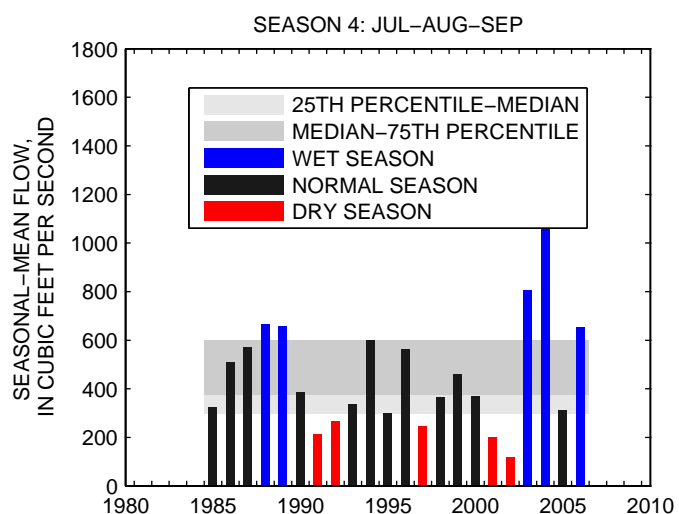

01576754: CONESTOGA RIVER AT CONESTOGA, PA