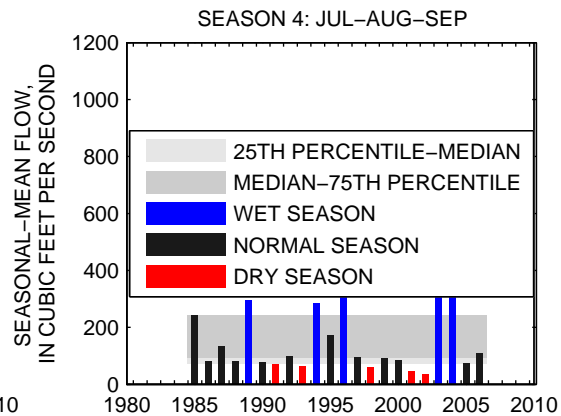

01671020:NORTH ANNA RIVER AT HART CORNER NEAR DOSWELL, VA