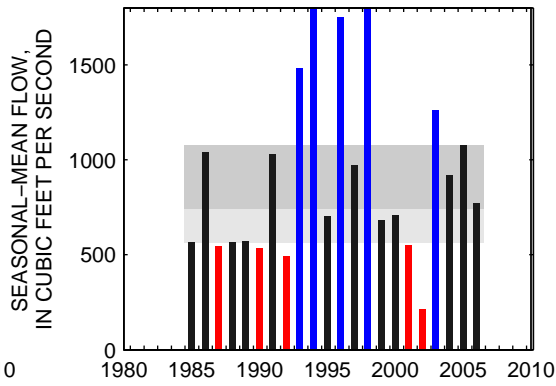

SEASON 2: JAN-FEB-MAR