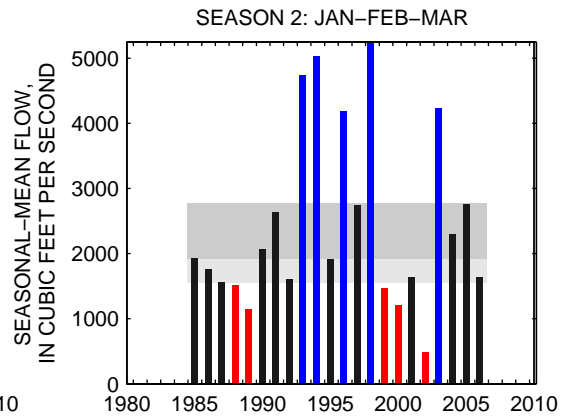

01668000:RAPPAHANNOCK RIVER NEAR FREDERICKSBURG, VA