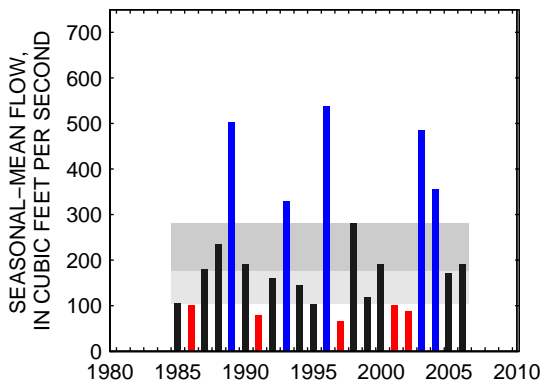

### 01639000:MONOCACY RIVER AT BRIDGEPORT, MD

SEASON 1: OCT-NOV-DEC

SEASON 2: JAN-FEB-MAR

SEASON 3: APR-MAY-JUN

SEASON 4: JUL-AUG-SEP

01643000:MONOCACY RIVER AT JUG BRIDGE NEAR FREDERICK, MD

01646580:POTOMAC RIVER AT CHAIN BRIDGE, AT WASHINGTON, DC (016465C)

SEASON 1: OCT-NOV-DEC

SEASON 2: JAN-FEB-MAR

SEASON 3: APR-MAY-JUN

SEASON 4: JUL-AUG-SEP

01651000:NW BRANCH ANACOSTIA RIVER NEAR HYATTSVILLE, MD