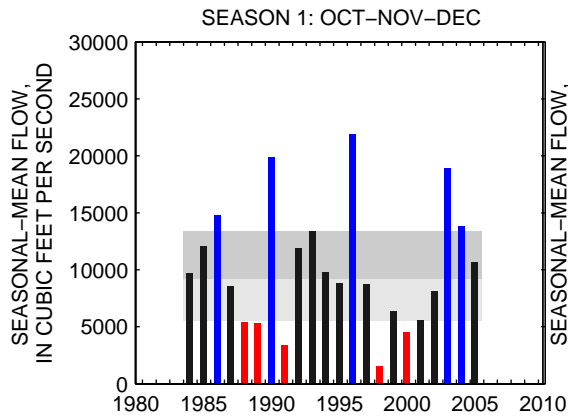

### 01540500:SUSQUEHANNA RIVER AT DANVILLE, PA

SEASON 1: OCT-NOV-DEC

SEASON 2: JAN-FEB-MAR

SEASON 3: APR-MAY-JUN

SEASON 4: JUL-AUG-SEP

01553500:WEST BRANCH SUSQUEHANNA RIVER AT LEWISBURG, PA