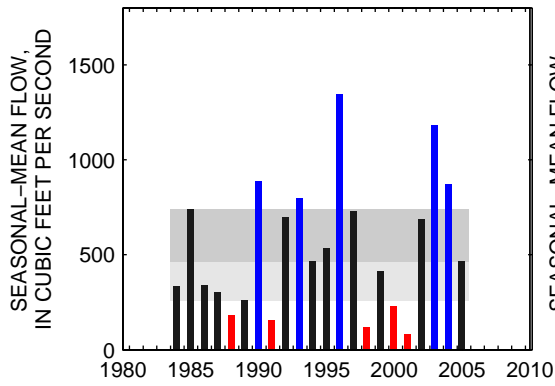

SEASON 1: OCT-NOV-DEC