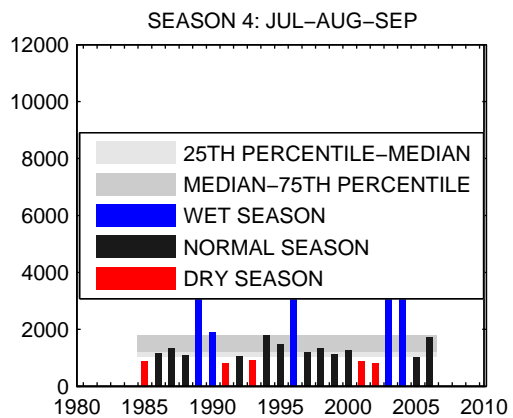

01567000:JUNIATA RIVER AT NEWPORT, PA