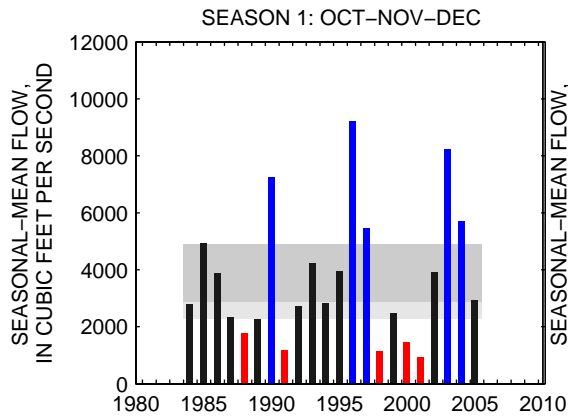

01567000:JUNIATA RIVER AT NEWPORT, PA