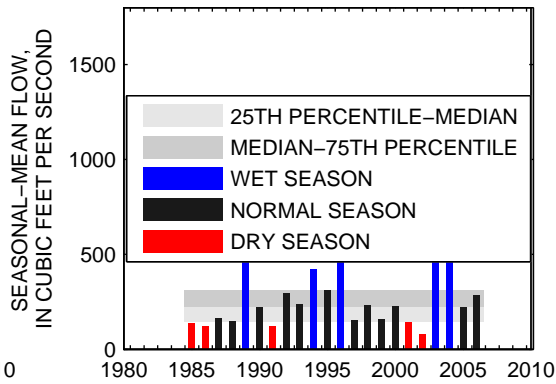

### 01614500: CONOCOCHIEGUE CREEK AT FAIRVIEW, MD

SEASON 1: OCT-NOV-DEC

SEASON 2: JAN-FEB-MAR

SEASON 3: APR-MAY-JUN

SEASON 4: JUL-AUG-SEP