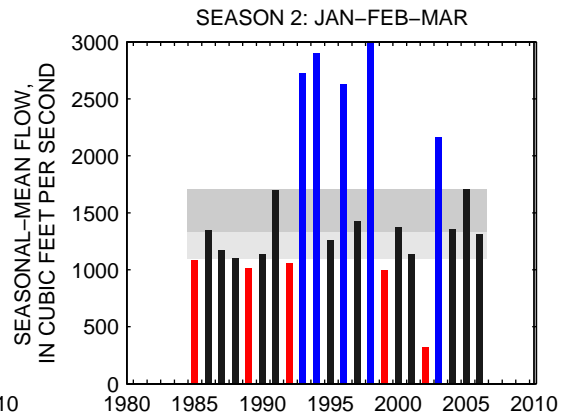

### 01639000:MONOCACY RIVER AT BRIDGEPORT, MD

SEASON 1: OCT-NOV-DEC

SEASON 2: JAN-FEB-MAR

SEASON 3: APR-MAY-JUN

SEASON 4: JUL-AUG-SEP

01643000:MONOCACY RIVER AT JUG BRIDGE NEAR FREDERICK, MD

01646580:POTOMAC RIVER AT CHAIN BRIDGE, AT WASHINGTON, DC (016465C)

SEASON 1: OCT-NOV-DEC

SEASON 2: JAN-FEB-MAR

SEASON 3: APR-MAY-JUN

SEASON 4: JUL-AUG-SEP

01651000:NW BRANCH ANACOSTIA RIVER NEAR HYATTSVILLE, MD