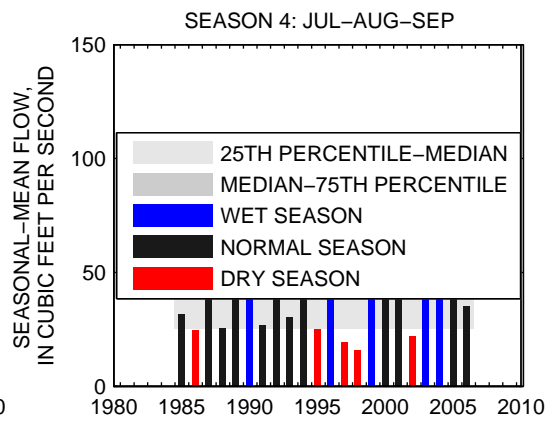

### 01639000:MONOCACY RIVER AT BRIDGEPORT, MD

SEASON 1: OCT-NOV-DEC

SEASON 2: JAN-FEB-MAR

SEASON 3: APR-MAY-JUN

SEASON 4: JUL-AUG-SEP

01643000:MONOCACY RIVER AT JUG BRIDGE NEAR FREDERICK, MD

01646580:POTOMAC RIVER AT CHAIN BRIDGE, AT WASHINGTON, DC (016465C)

SEASON 1: OCT-NOV-DEC

SEASON 2: JAN-FEB-MAR

SEASON 3: APR-MAY-JUN

SEASON 4: JUL-AUG-SEP

01651000:NW BRANCH ANACOSTIA RIVER NEAR HYATTSVILLE, MD