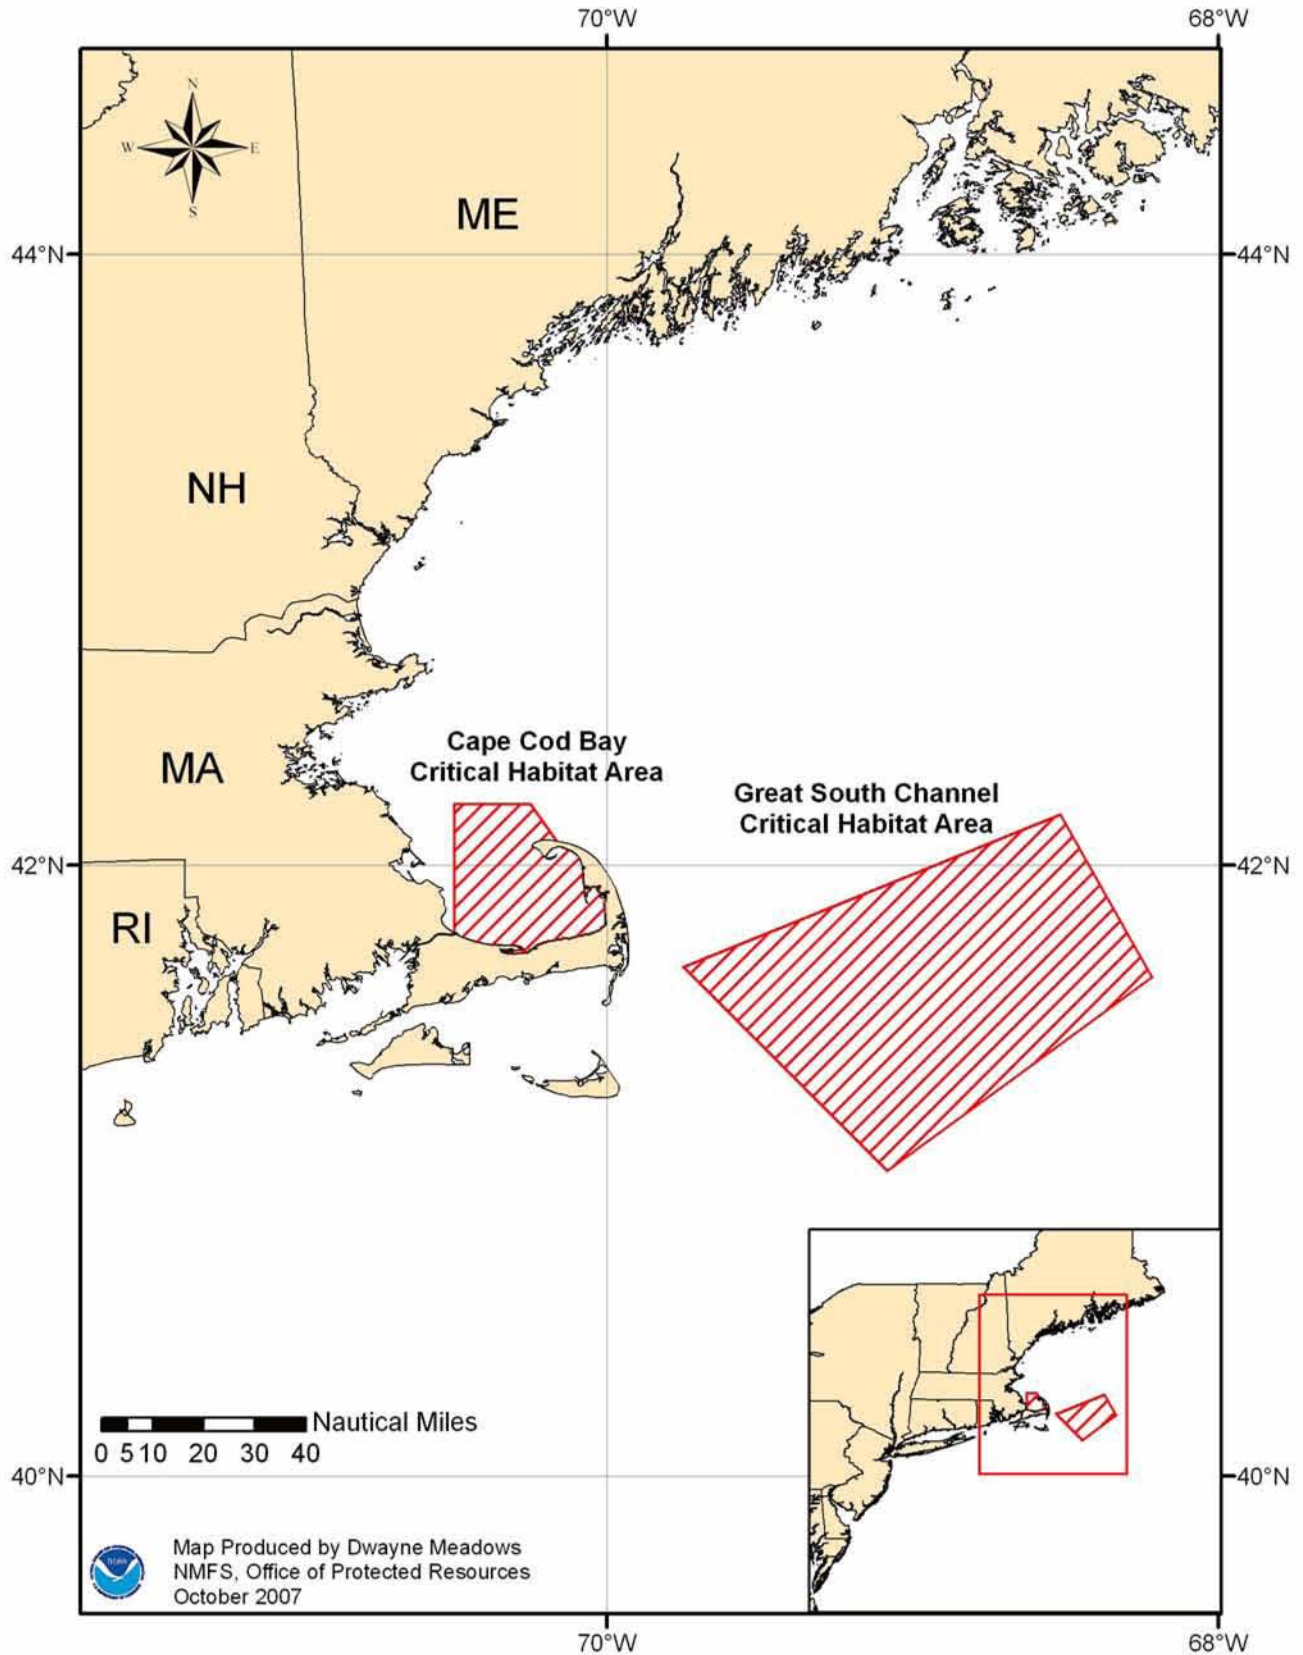

Northern Right Whale Critical Habitat: Northeast Atlantic

Northern Right Whale Critical Habitat: Southeast Atlantic