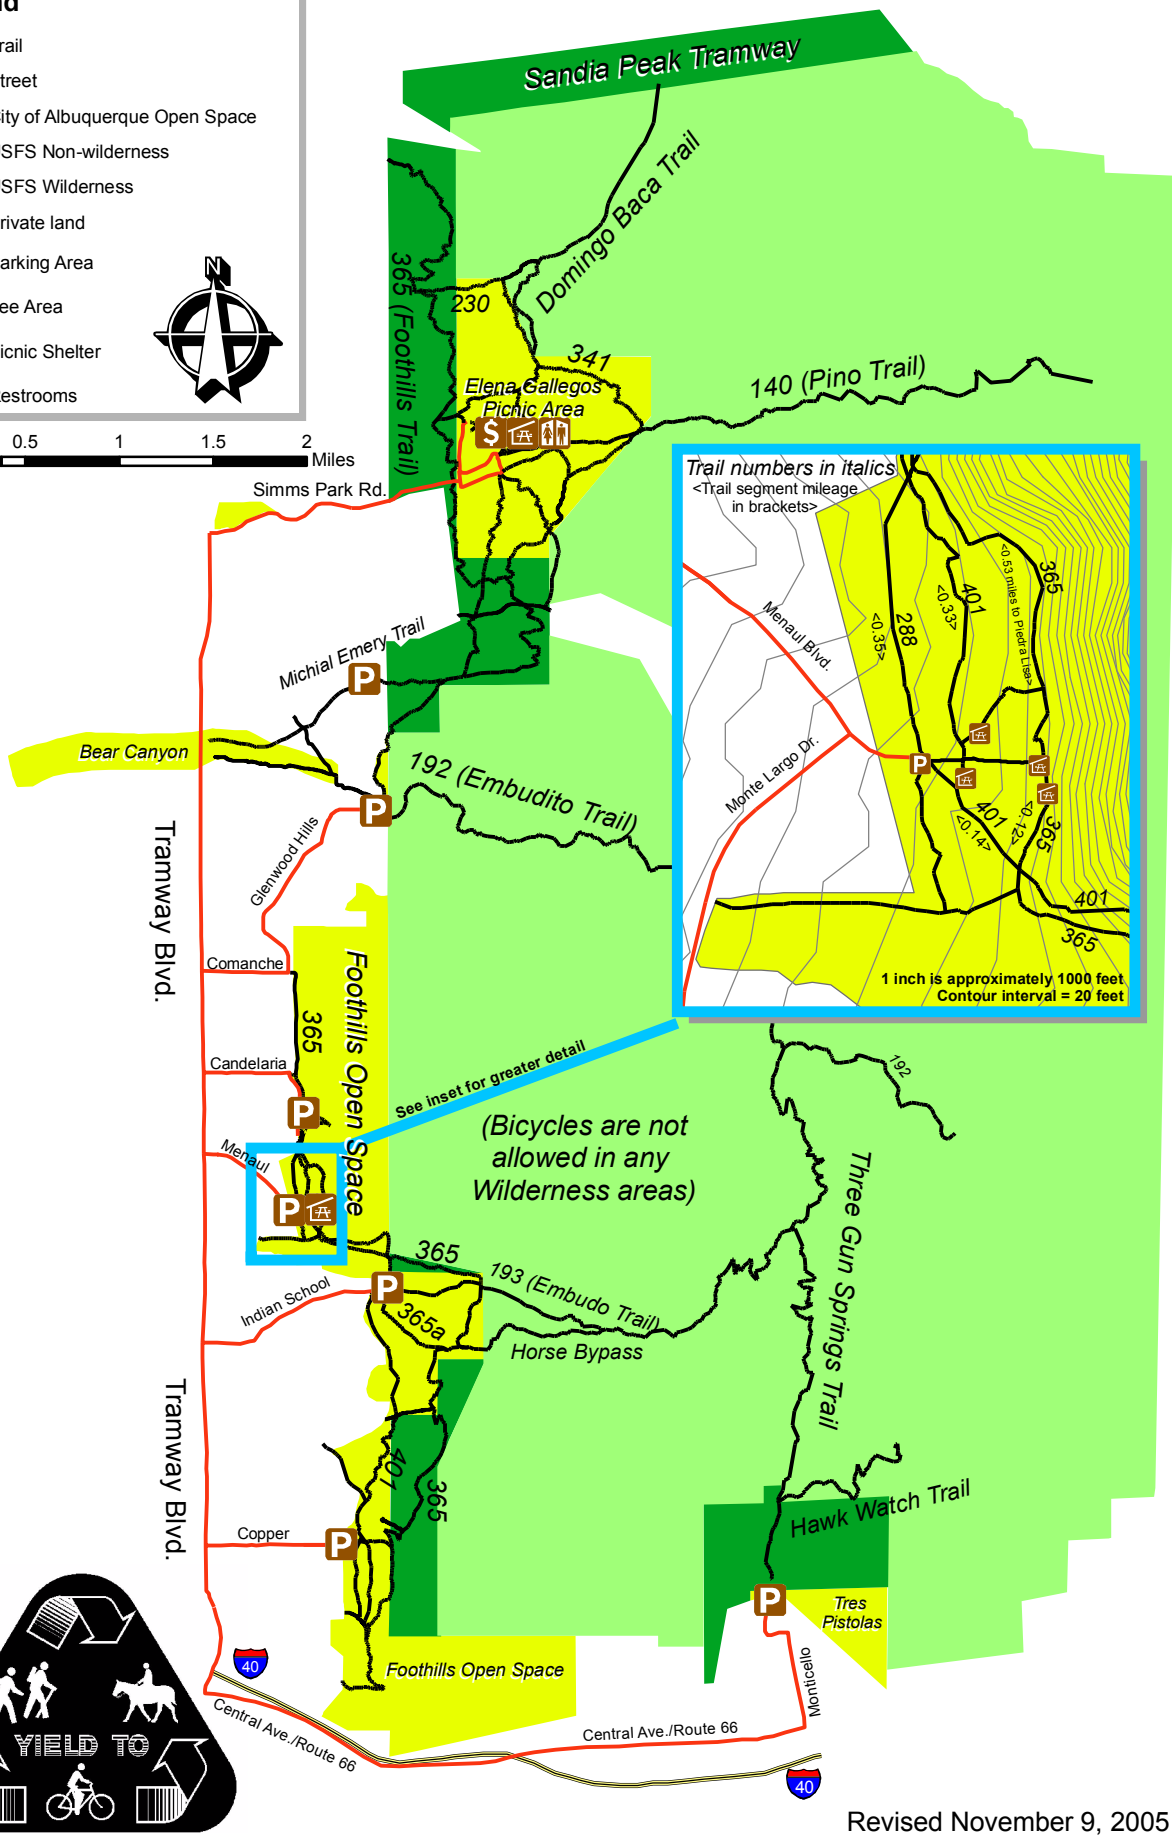

Albuquerque Open Space Foothills Trail Map - Menaul

Legend

- Trail
- Street
- City of Albuquerque Open Space
- USFS Non-wilderness
- USFS Wilderness
- Private land
- Parking Area
- Fee Area
- Picnic Shelter
- Restrooms

(Bicycles are not allowed in any Wilderness areas)