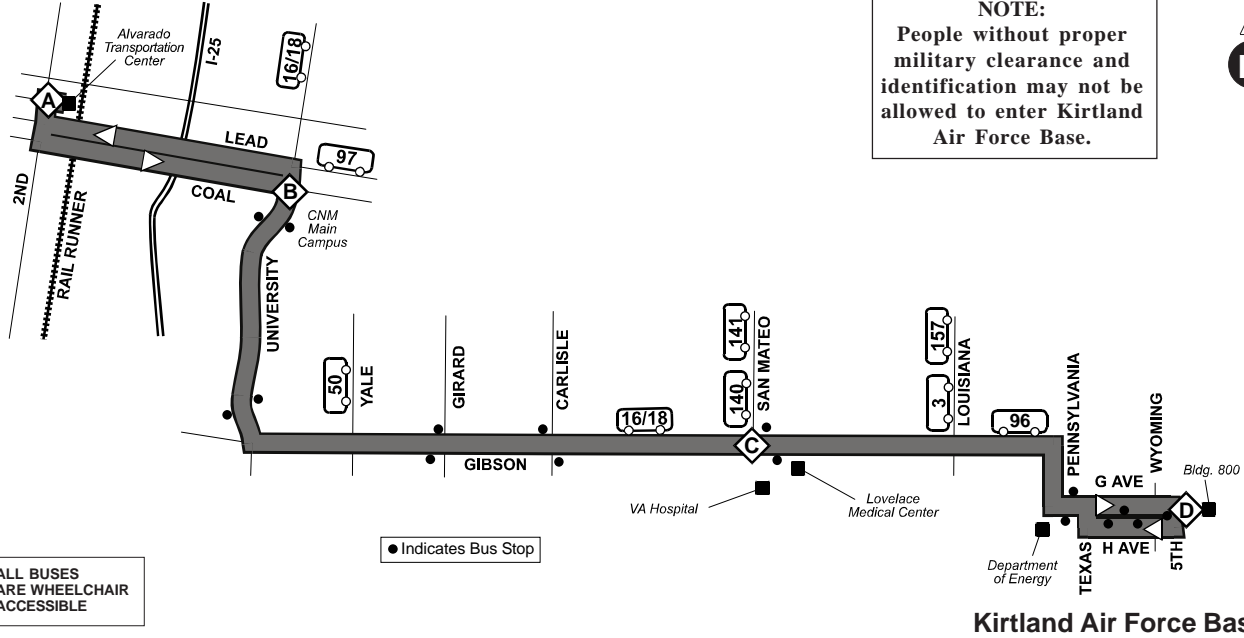

Route 317/Ruta 317 Downtown - Kirtland AFB Limited

Effective 3/15/2008

Route 317 - Weekday Eastbound

ALVARADO TRANSPORTATION CENTER A	UNIVERSITY & COAL B	GIBSON & SANMATEO C	BUILDING 800 KIRTLAND AFB D
634a **	640a	652a	701a
739a **	745a	757a	806a
412p	418p	430p	439p

Route 317 - Weekday Westbound

BUILDING 800 KIRTLAND AFB D	GIBSON & SANMATEO C	UNIVERSITY & COAL B	ALVARADO TRANSPORTATION CENTER A
703a	712a	725a	730a
335p	344p	354p	402p
448p	457p	507p	515p

** For these trips the bus will wait at the ATC for passengers to transfer from both northbound and southbound NM Rail Runner Express trains scheduled to arrive at about the same time.