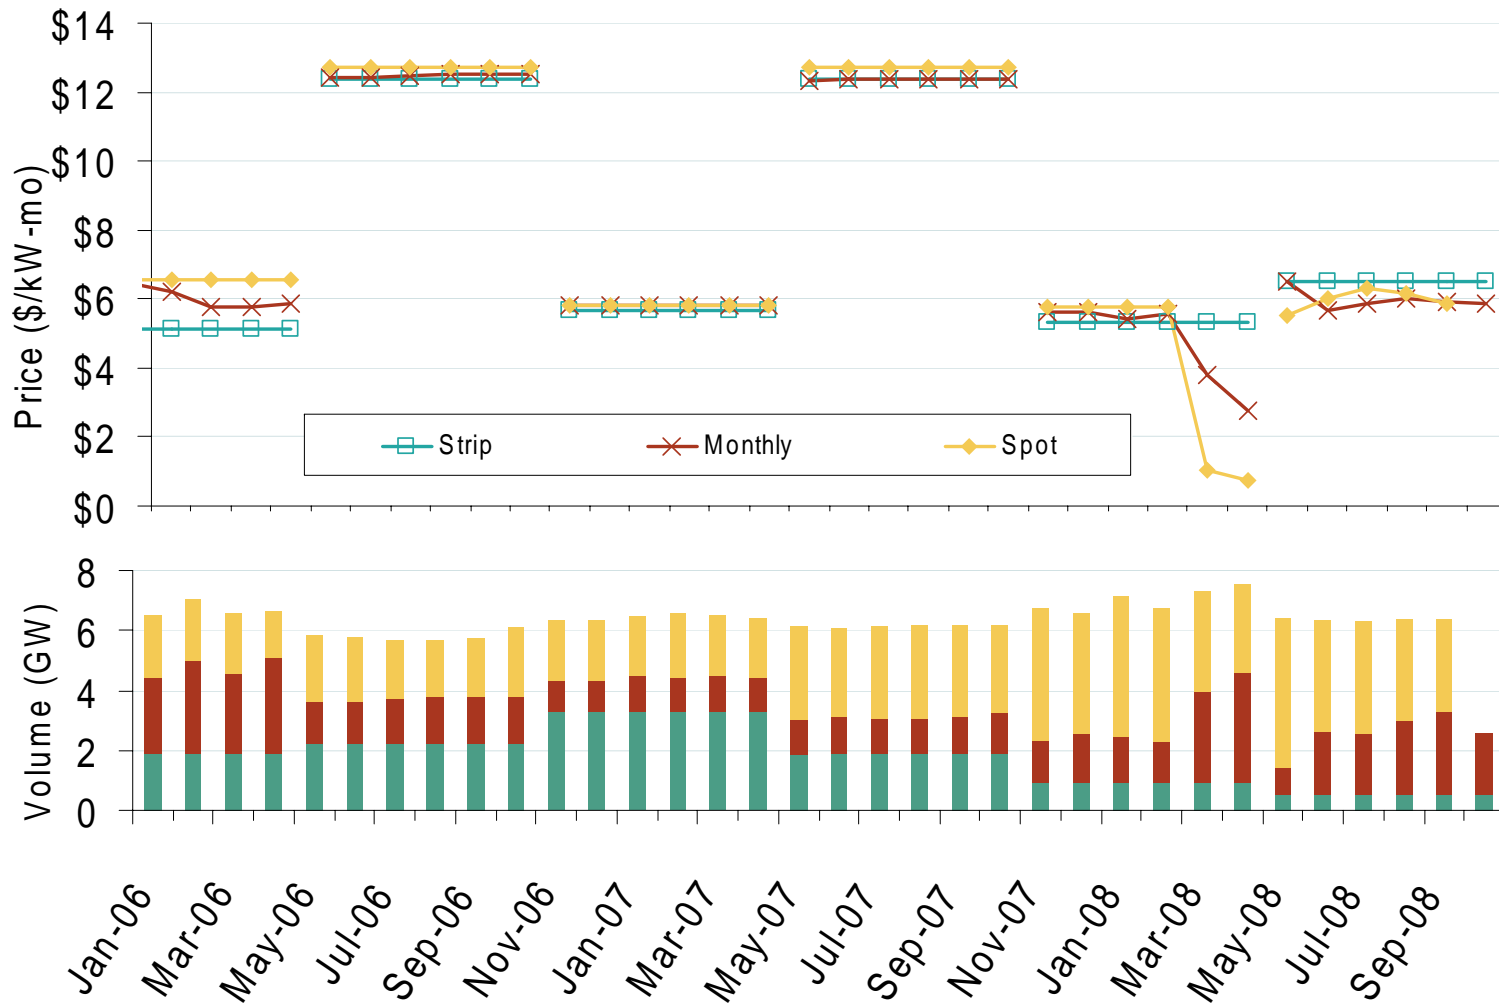

Weighted Average ICAP Clearing Prices and Volumes: New York City

Source: Derived from NYISO data.