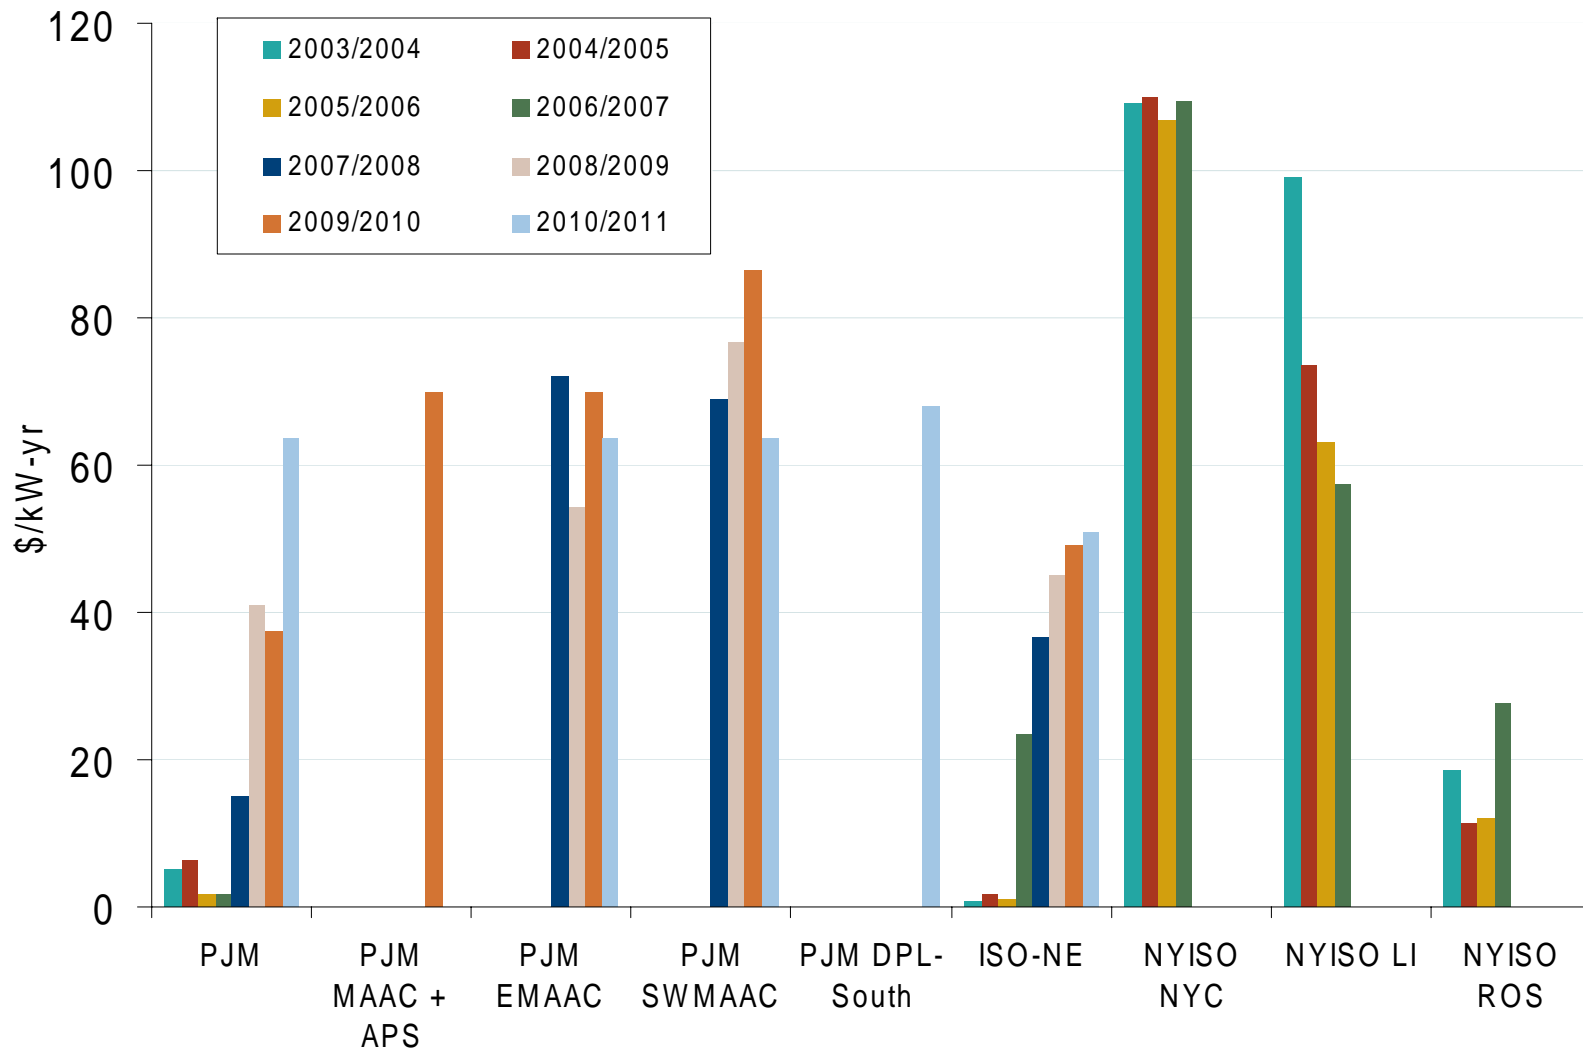

PJM, NYISO and ISO-NE Capacity Prices

Note: ISO-NE results for 2010/2011 are preliminary based on FCM auction results before pro-rationing.

Source: Derived from PJM, NYISO and ISO-NE data

Updated March 7, 2008