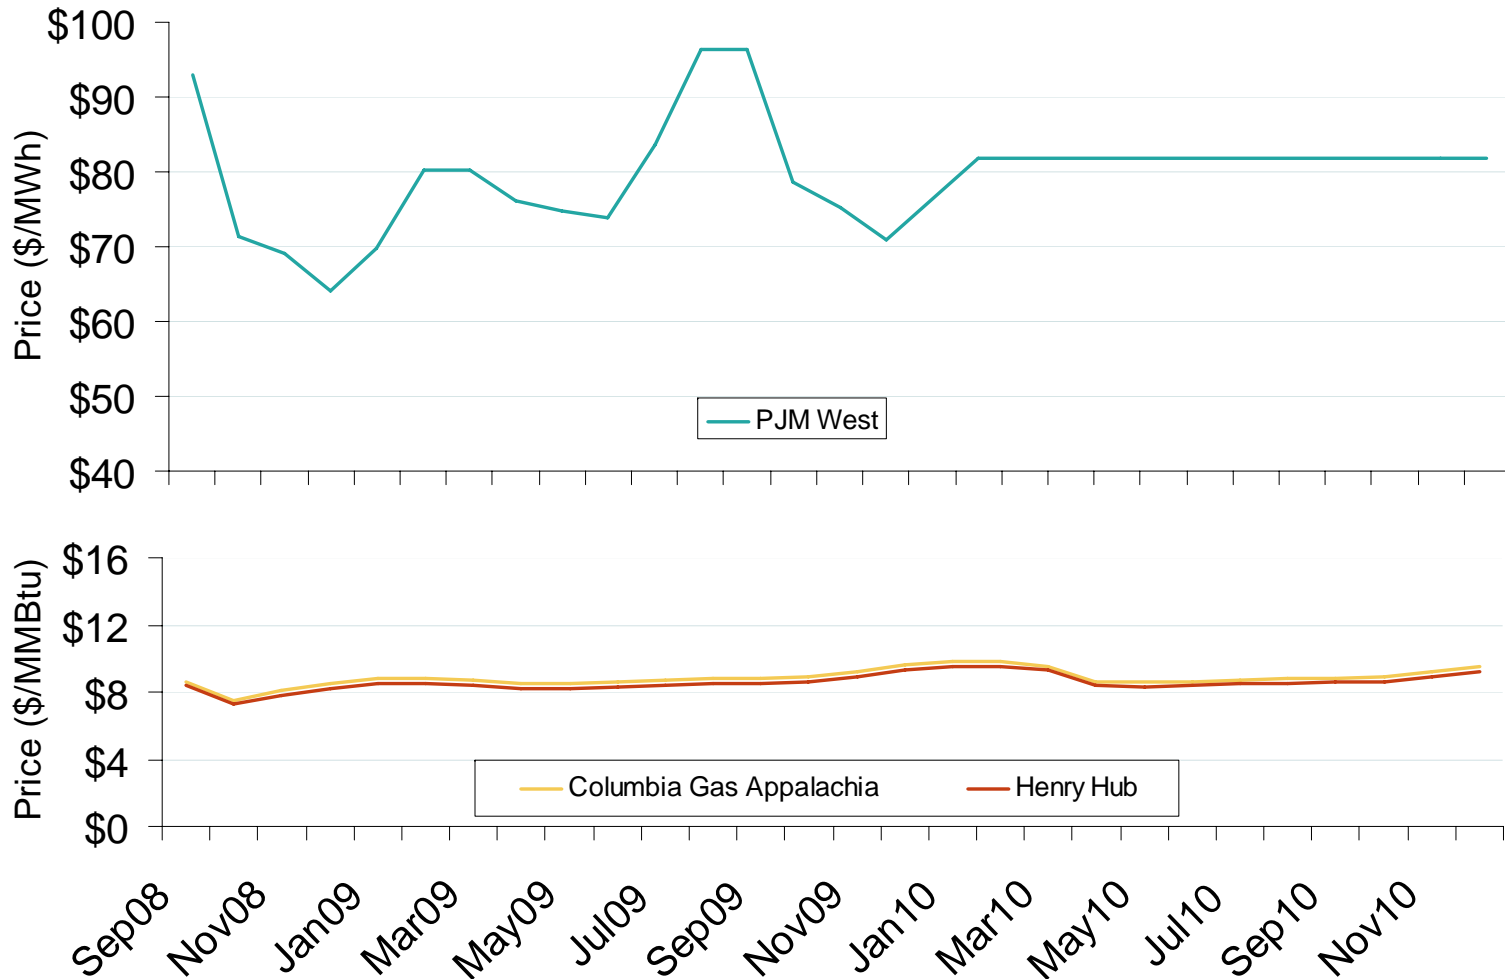

## PJM West Electric Forward Price Curve and Selected Natural Gas Forward Curves

Source: Derived from Nymex data.