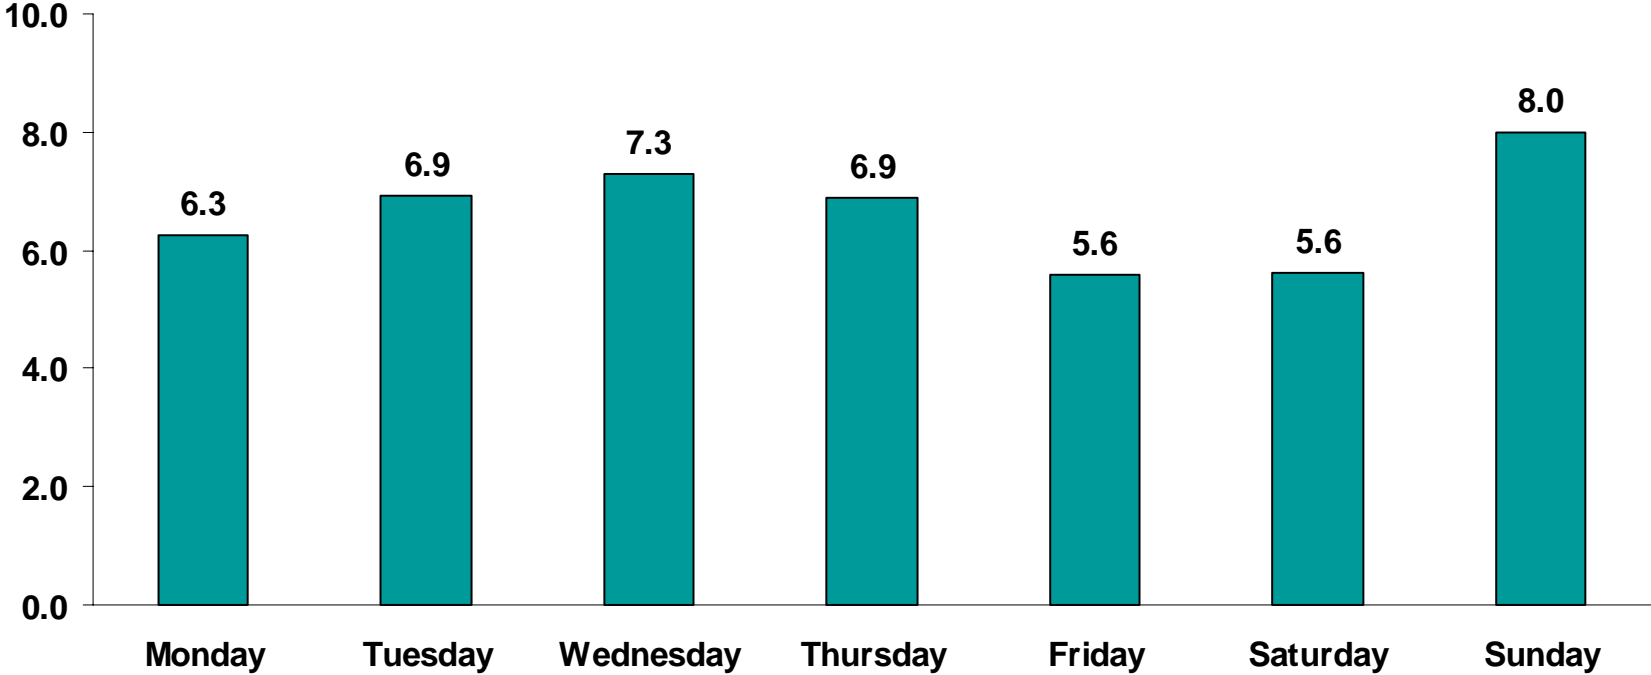

Percent of population who volunteered on each day of the week

Percent who volunteered

NOTE: Data include persons age 15 and over, and are averages for 2003-06. Volunteer activities are those done for no pay for or through an organization.

SOURCE: Bureau of Labor Statistics