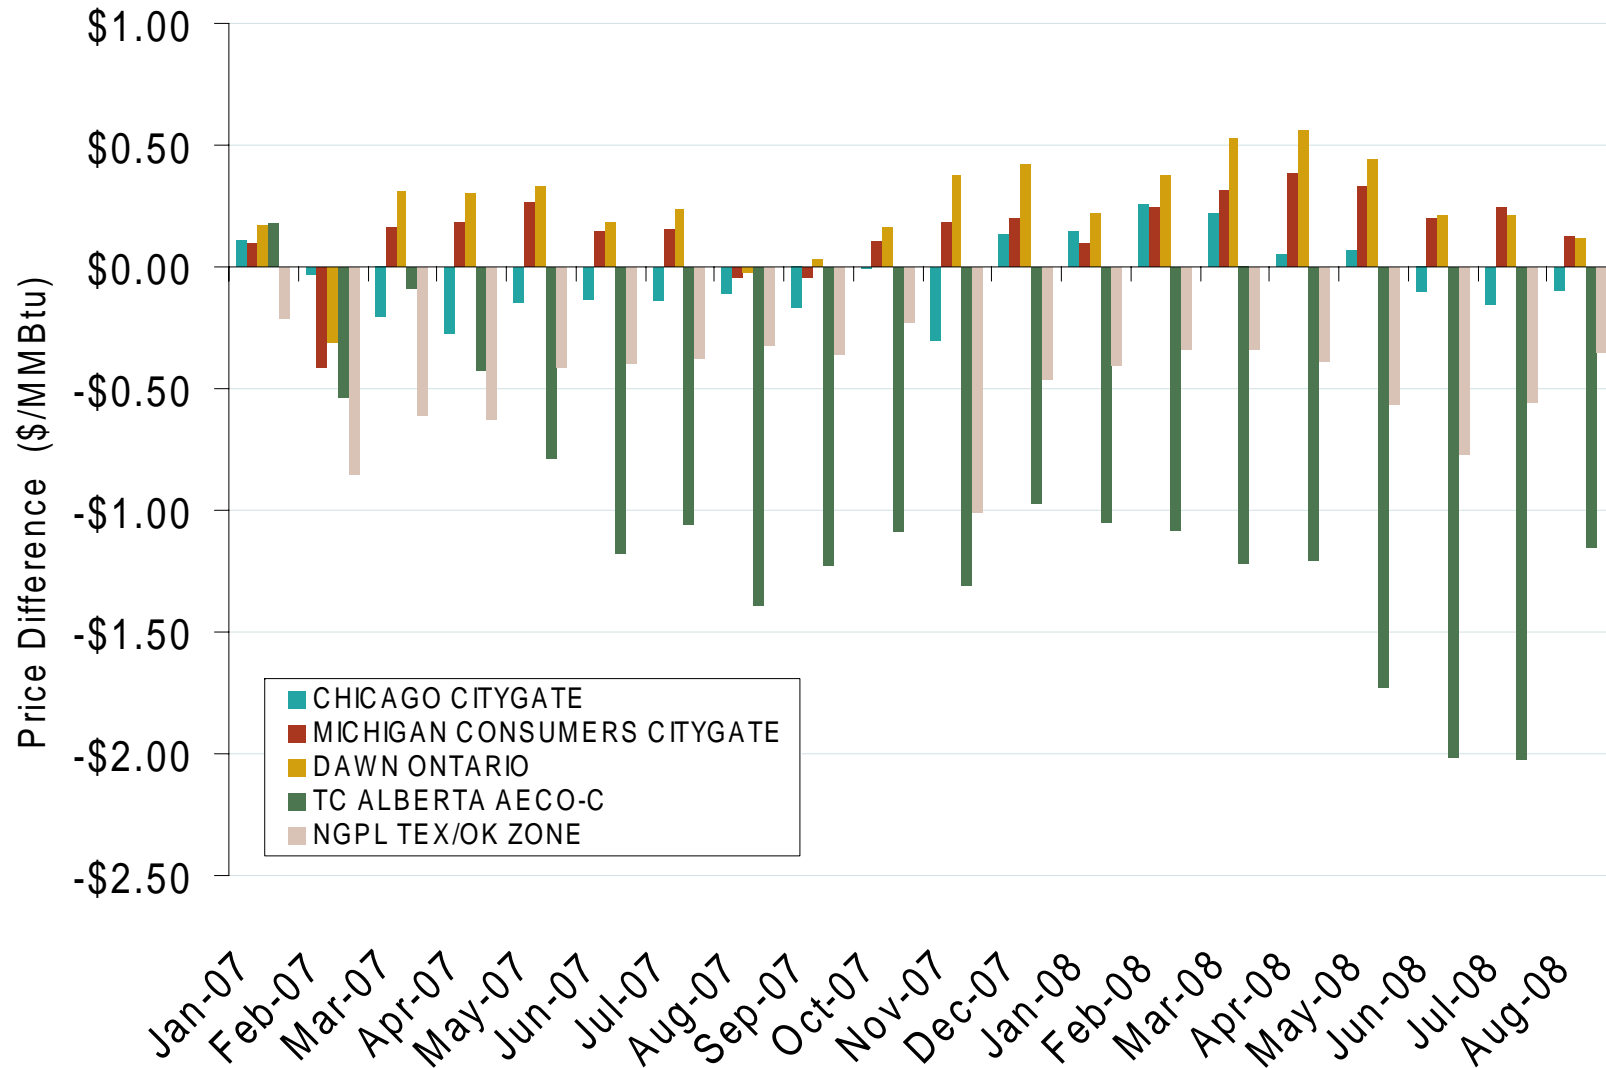

Midwestern Monthly Average Basis Value to Henry Hub

Source: Derived from Platts data.