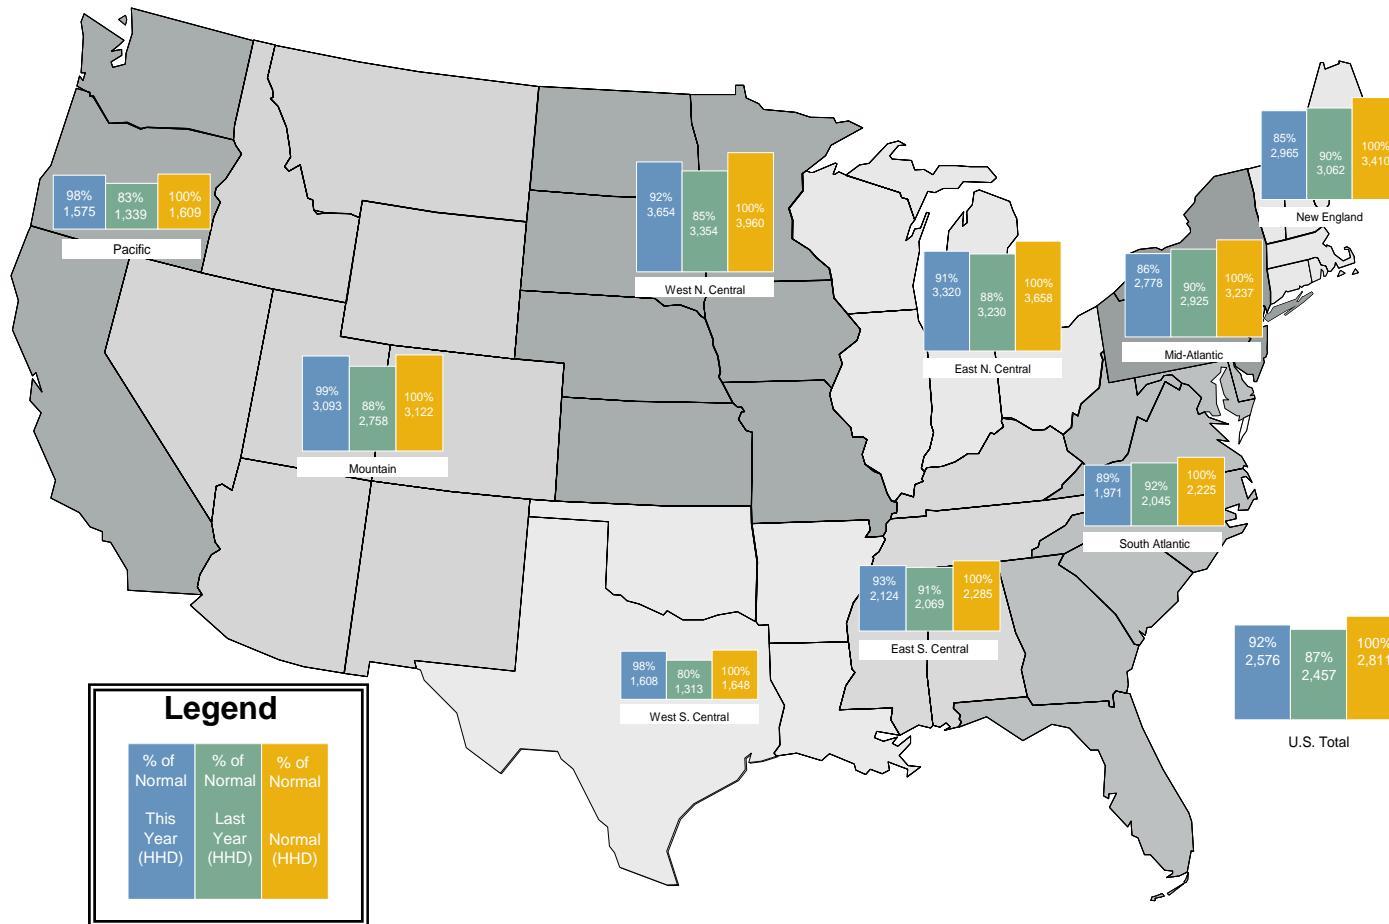

Regional Heating Degree Days 2006-2007 Heating Season to Date

Source: Derived from NOAA data. Normal is based on a 30-year average of heating degree days. The heating season begins in October and runs through March.