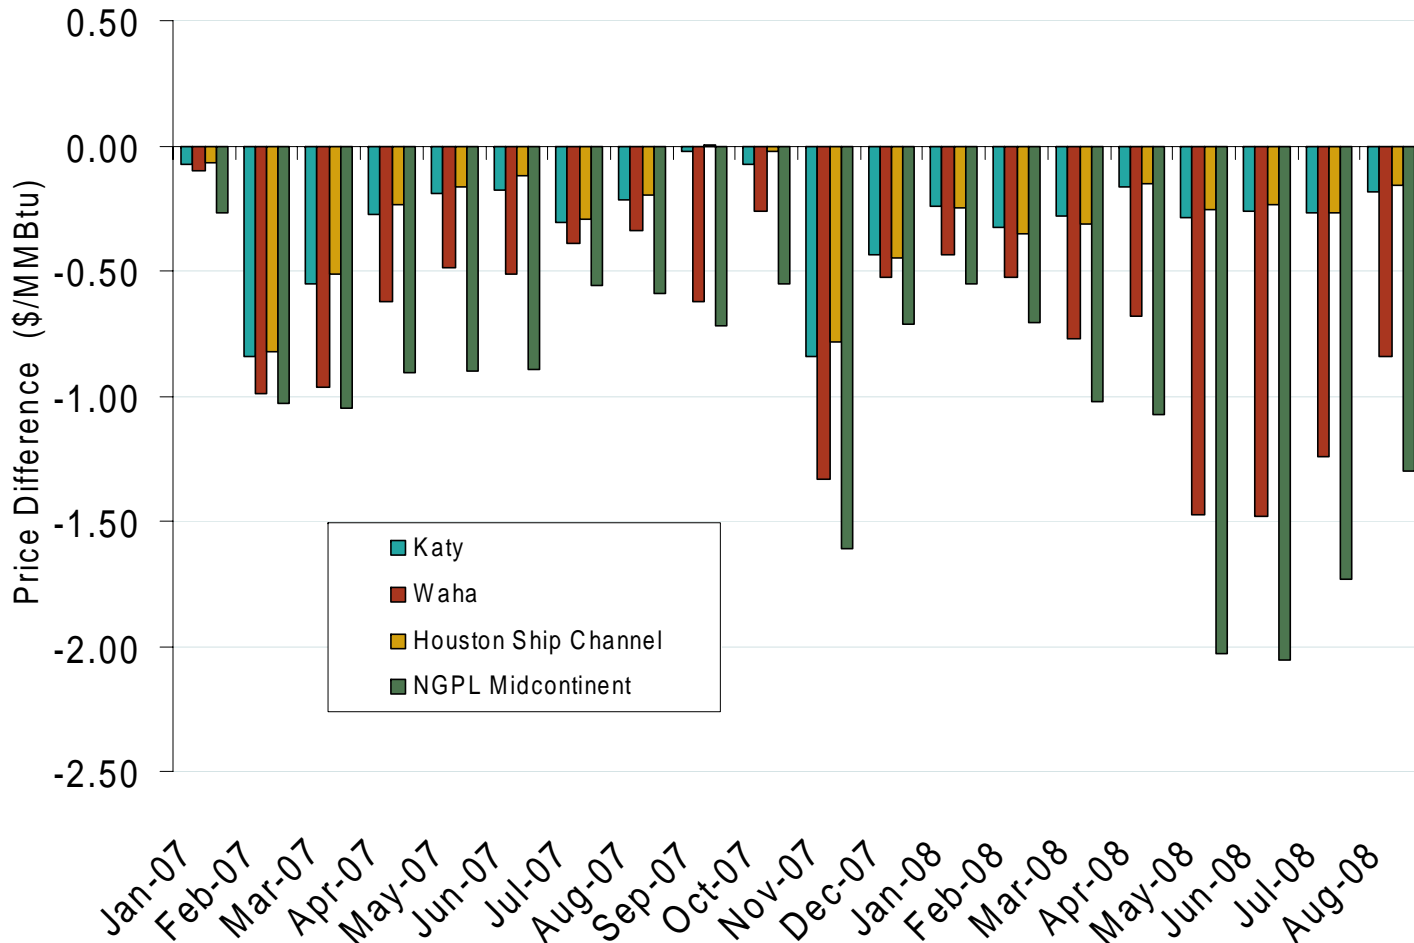

## South Central Monthly Average Basis Value to Henry Hub

Source: Derived from *Platts* data.