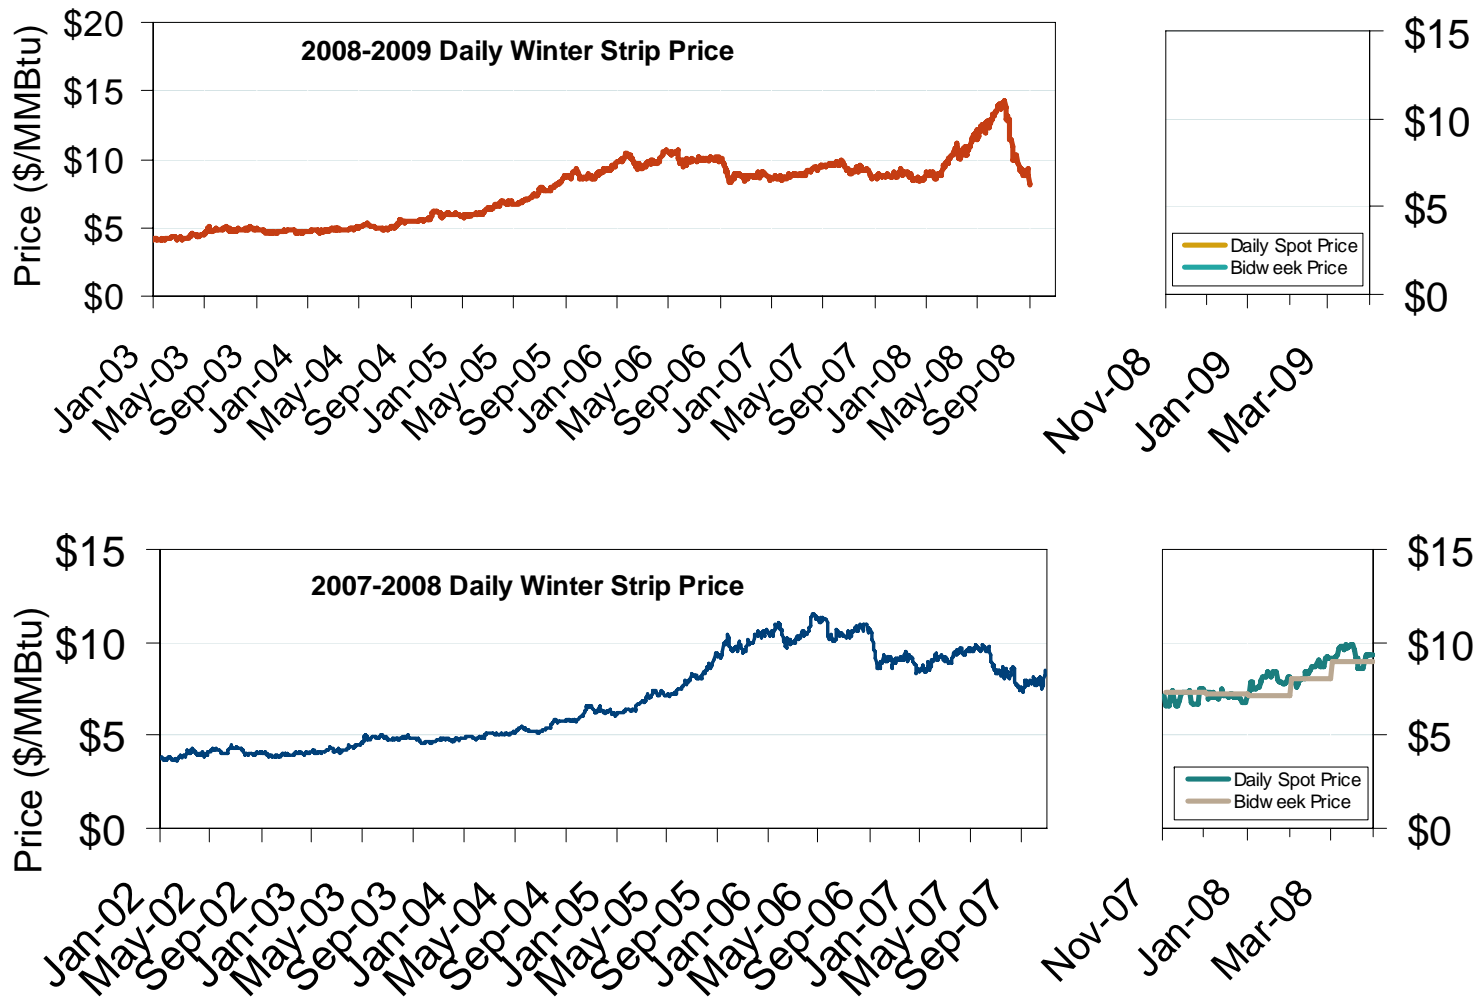

Natural Gas Winter Futures Strip and Daily Henry Hub Spot and Bidweek Prices

Source: Derived from *Platts* and *Nymex* data.