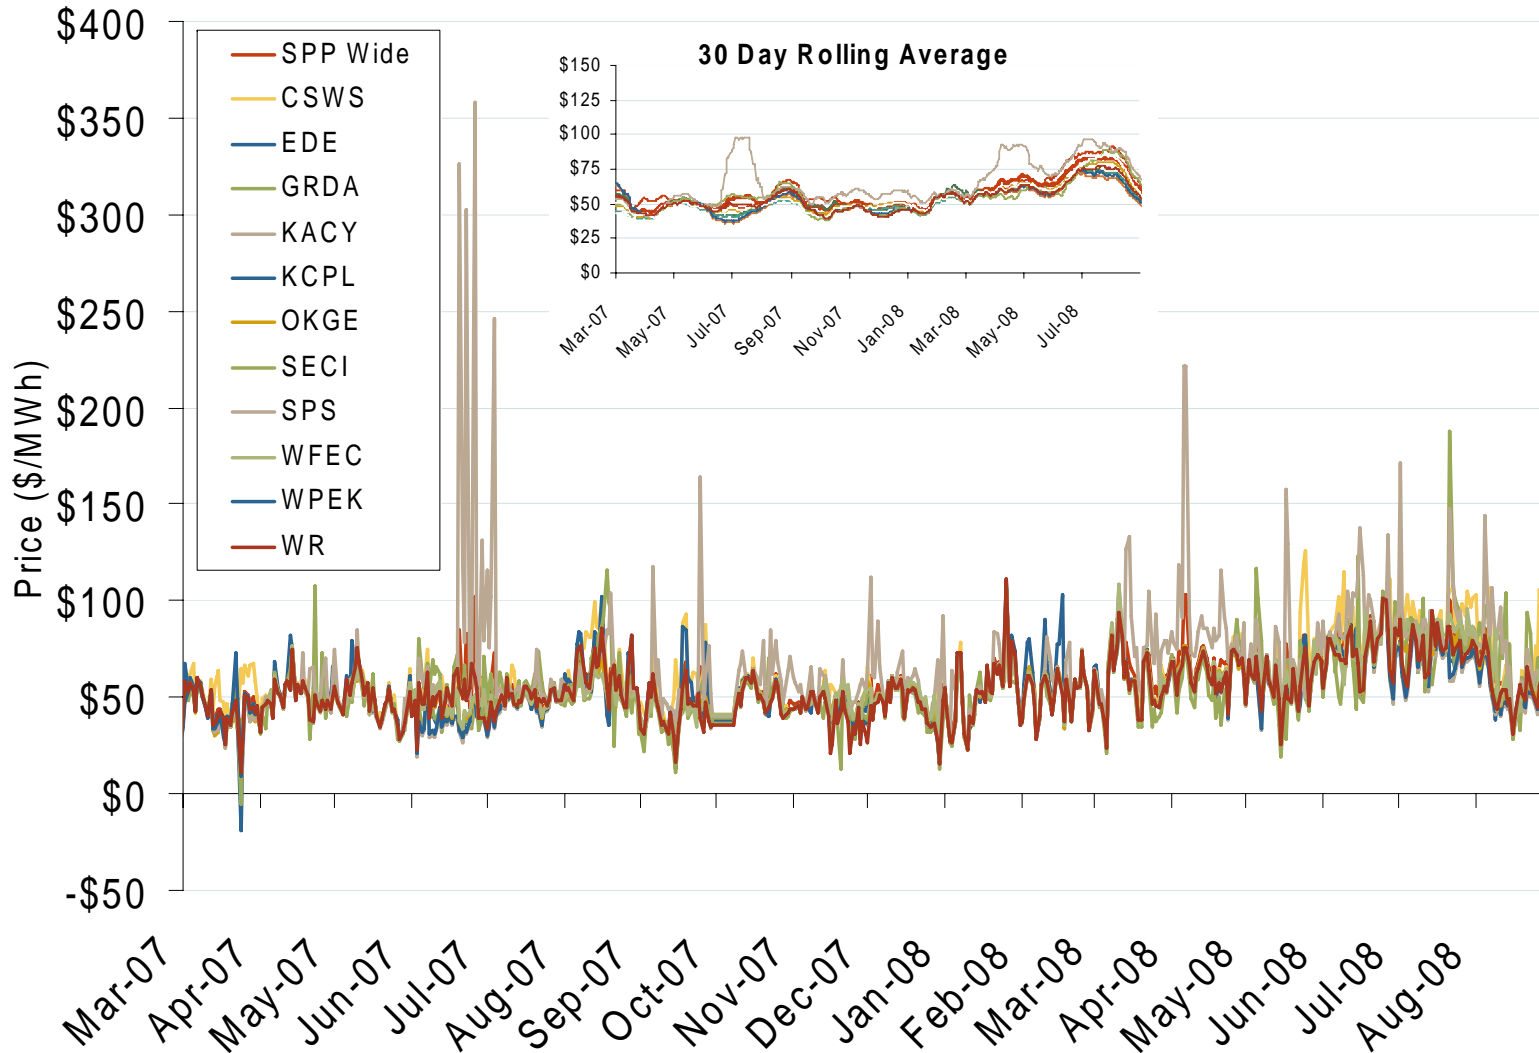

Daily Average of SPP Real Time Prices - All Hours

Source: Derived from SPP data.