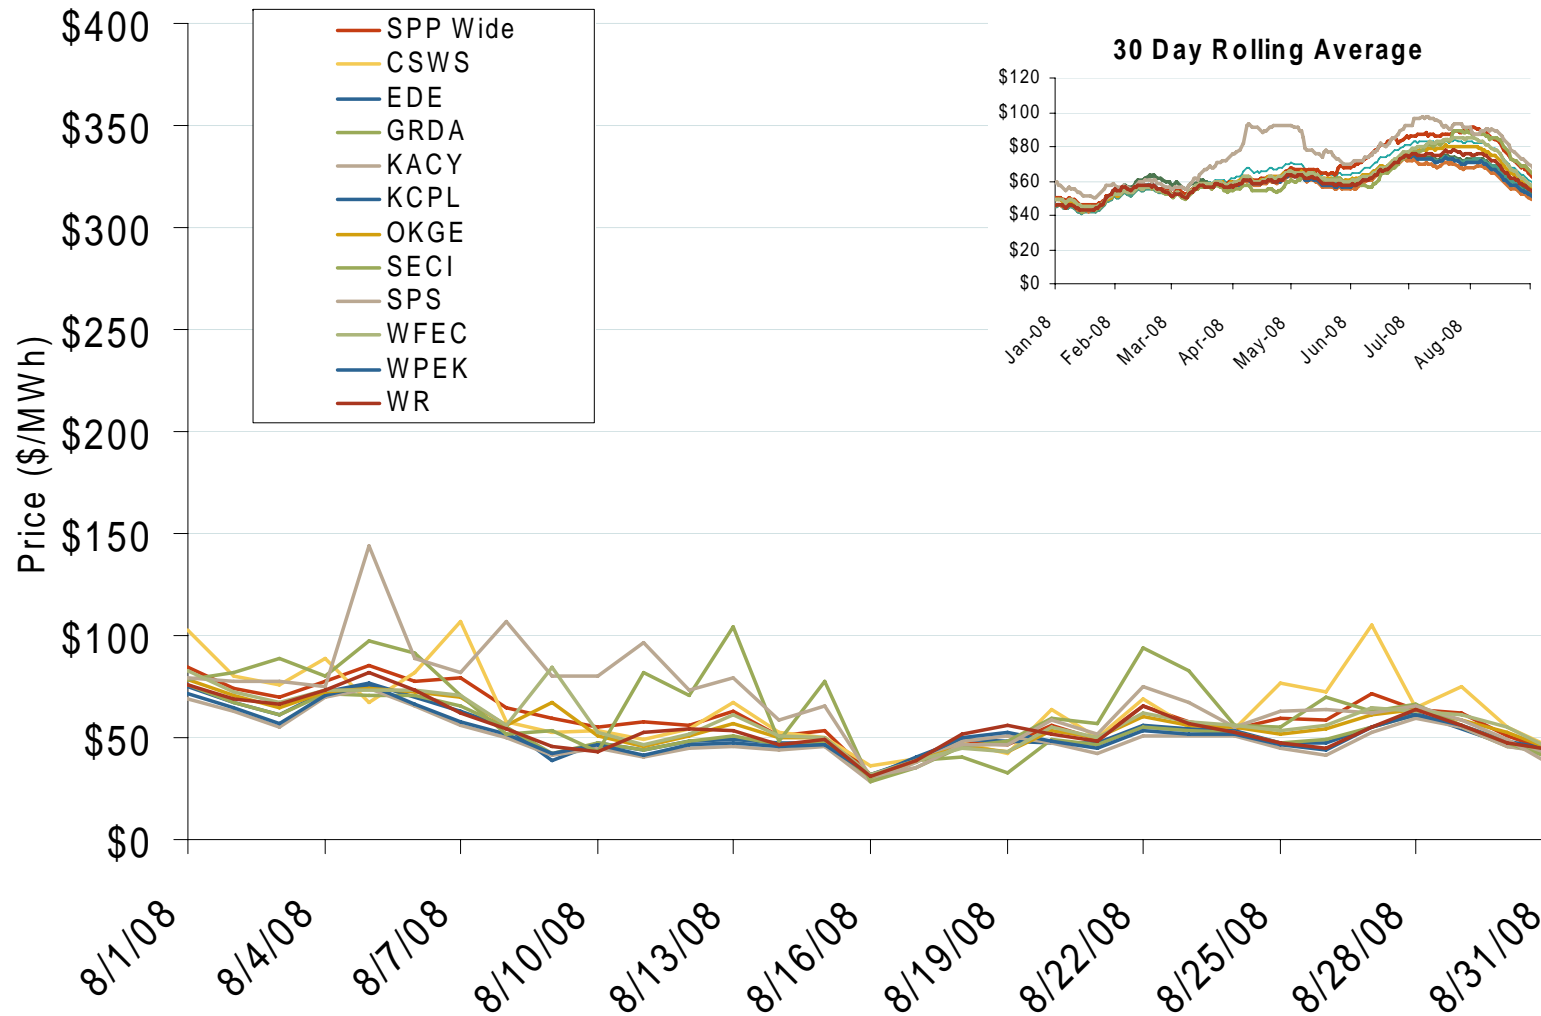

Daily Average of SPP Real Time Prices - All Hours

Source: Derived from SPP data.