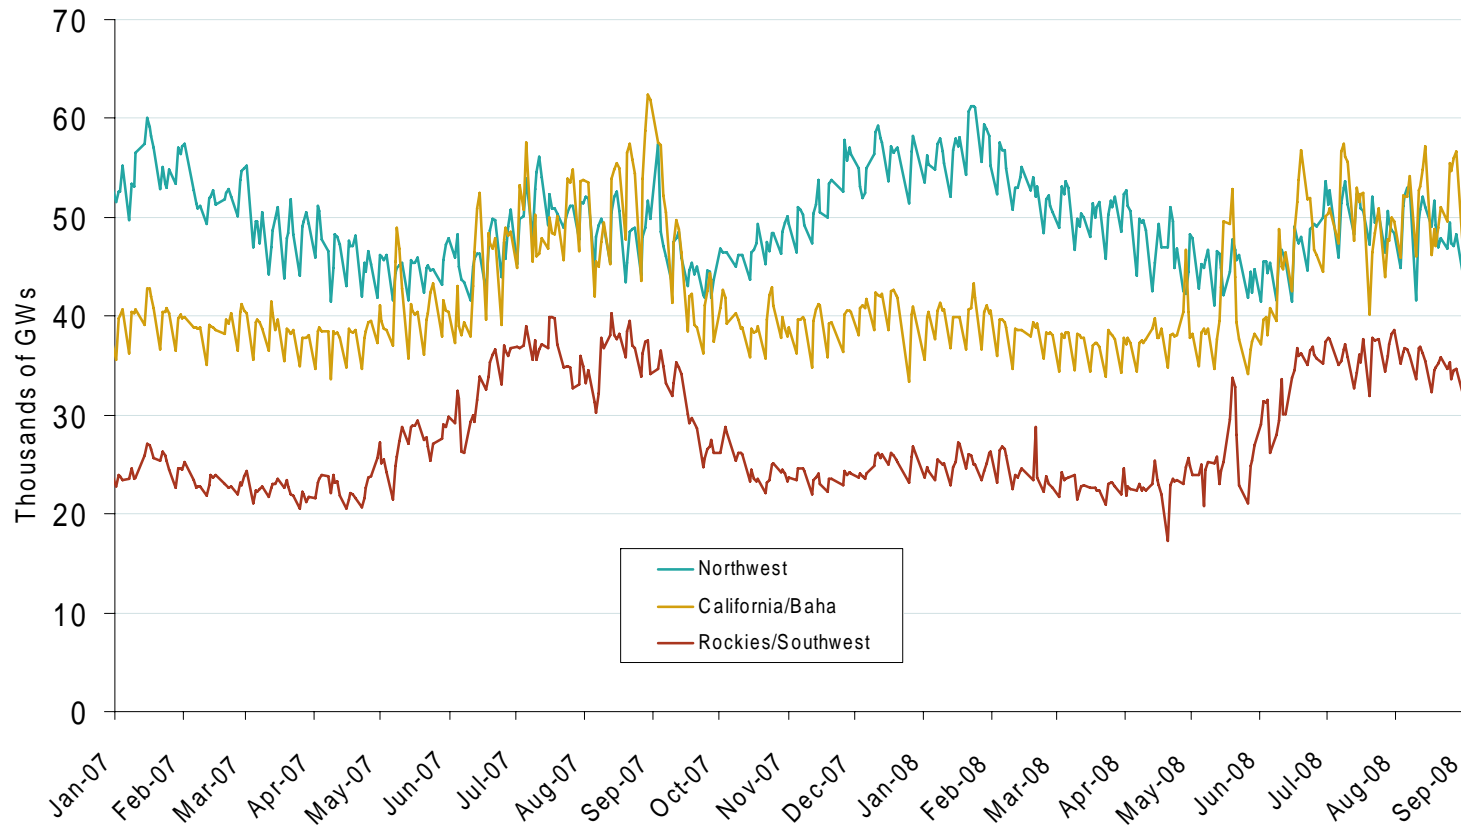

Western Daily Actual Peak Demand

Source: Derived from WECC Daily Report data available at <http://wecc.biz>. Data shown is generally Sunday through Thursday due to limitations of daily reports.