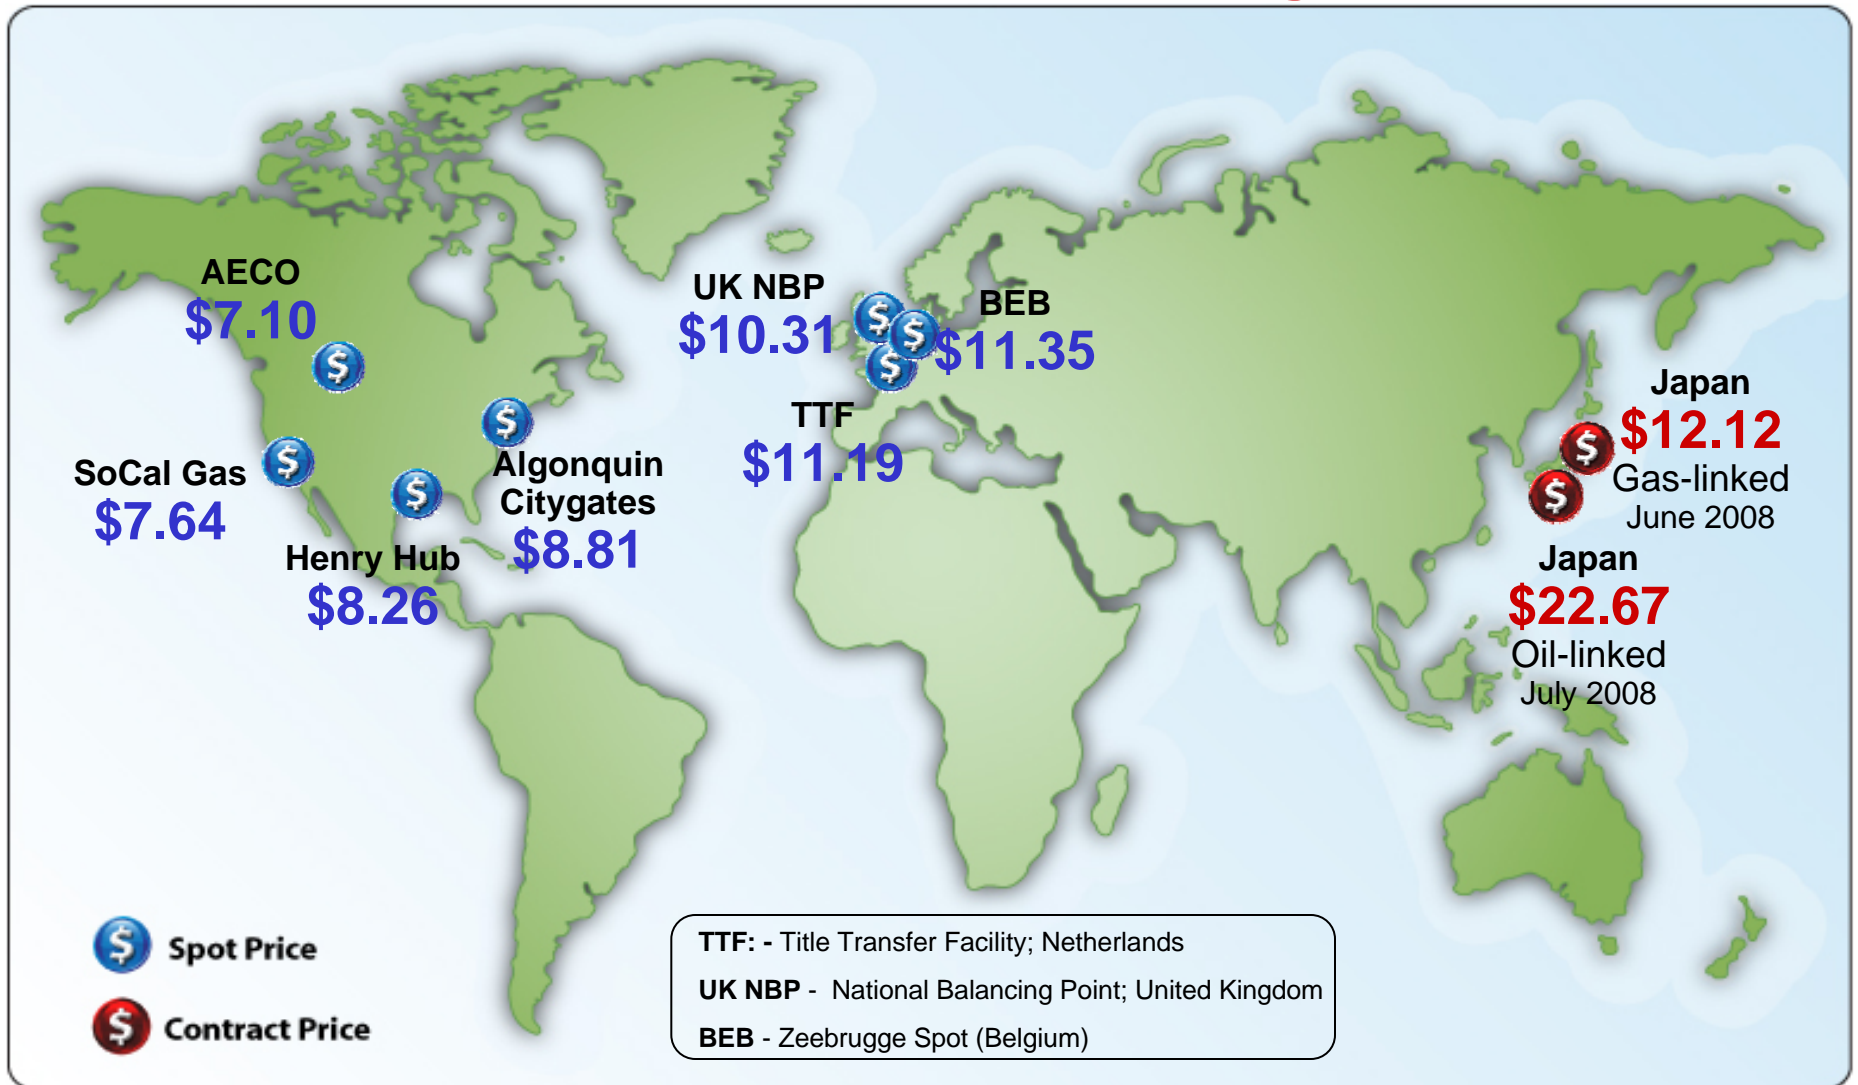

World Natural Gas Prices for August 2008

Source: Derived from *Bloomberg, ICE, ICAP and LNG Japan Corp.* data. Prices are a monthly average of daily spot prices, except Japanese prices are monthly contract prices. All prices in \$US/MMBtu.