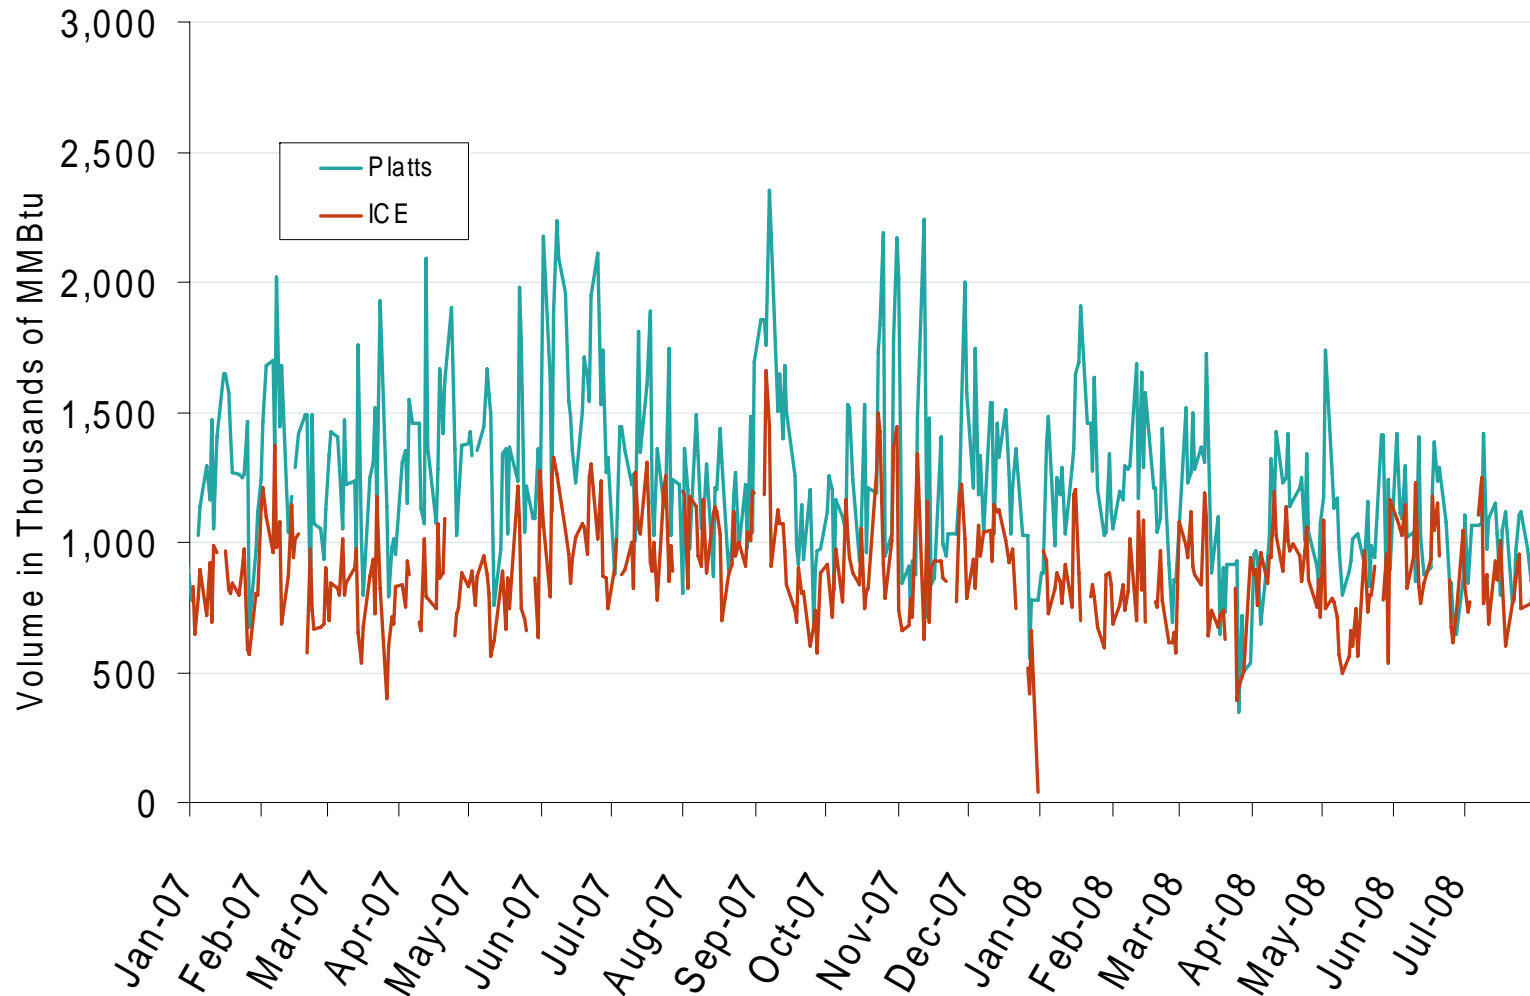

Published and Traded Daily Spot Volumes at Socal Border

Source: Derived from *Platts* and *ICE* data.