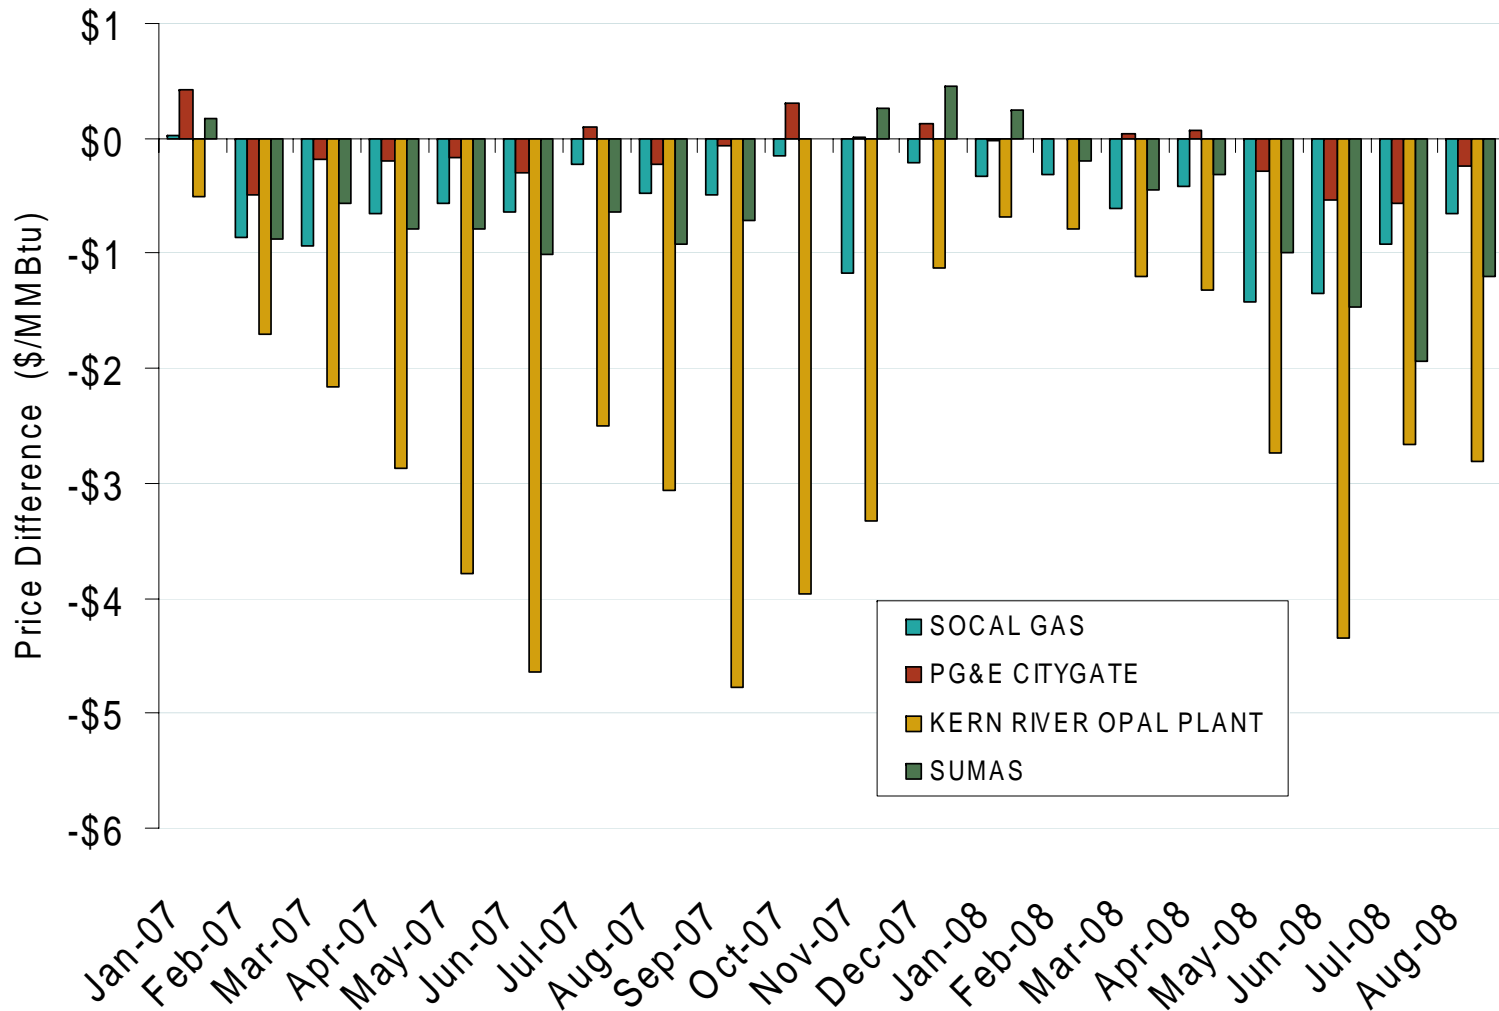

Western Monthly Average Basis Value to Henry Hub

Source: Derived from *Platts* data.