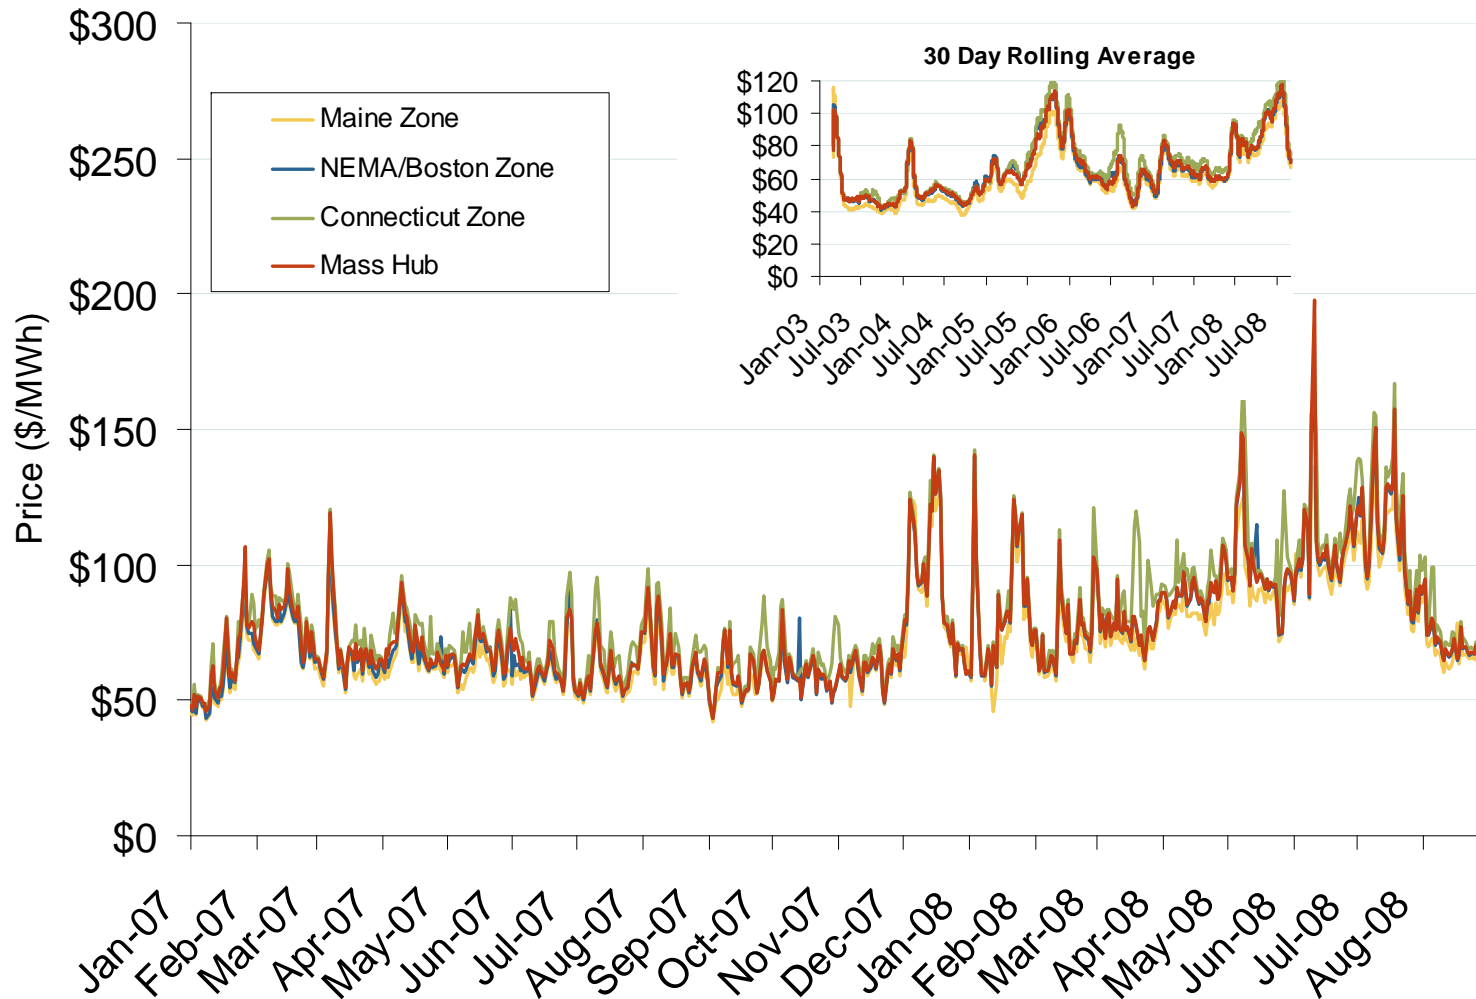

Daily Average of ISO-NE Day-Ahead Prices - All Hours

Source: Derived by Bloomberg from ISO-NE data as reported by Bloomberg.