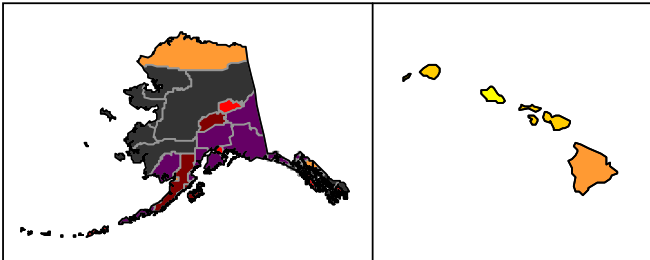

# Unemployment rates by county, August 2007 - July 2008 averages

(U.S. rate = 5.0 percent)

SOURCE: Bureau of Labor Statistics  
Local Area Unemployment Statistics

NOTE: County data for 2007 reflect  
revisions issued on April 18.