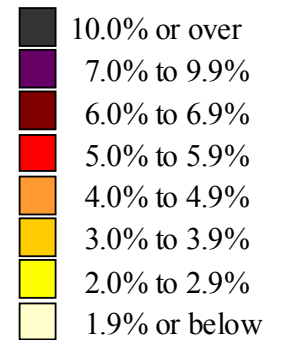

# Unemployment rates by county, August 2007 - July 2008 averages

(U.S. rate = 5.0 percent)

SOURCE: Bureau of Labor Statistics  
Local Area Unemployment Statistics

NOTE: County data for 2007 reflect  
revisions issued on April 18.