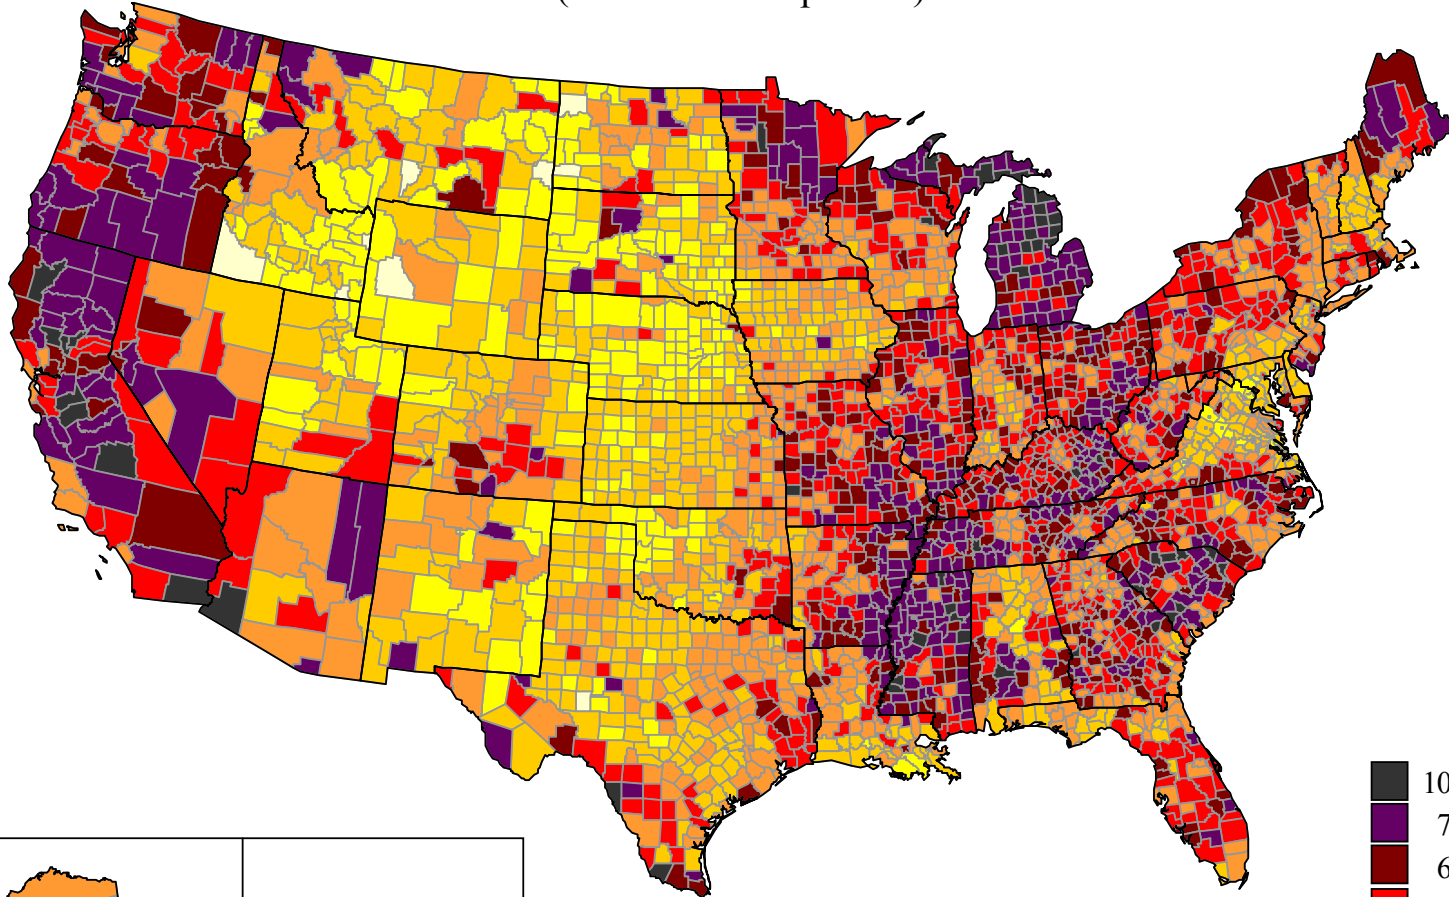

# Unemployment rates by county, August 2007 - July 2008 averages

(U.S. rate = 5.0 percent)

SOURCE: Bureau of Labor Statistics  
Local Area Unemployment Statistics

NOTE: County data for 2007 reflect  
revisions issued on April 18.