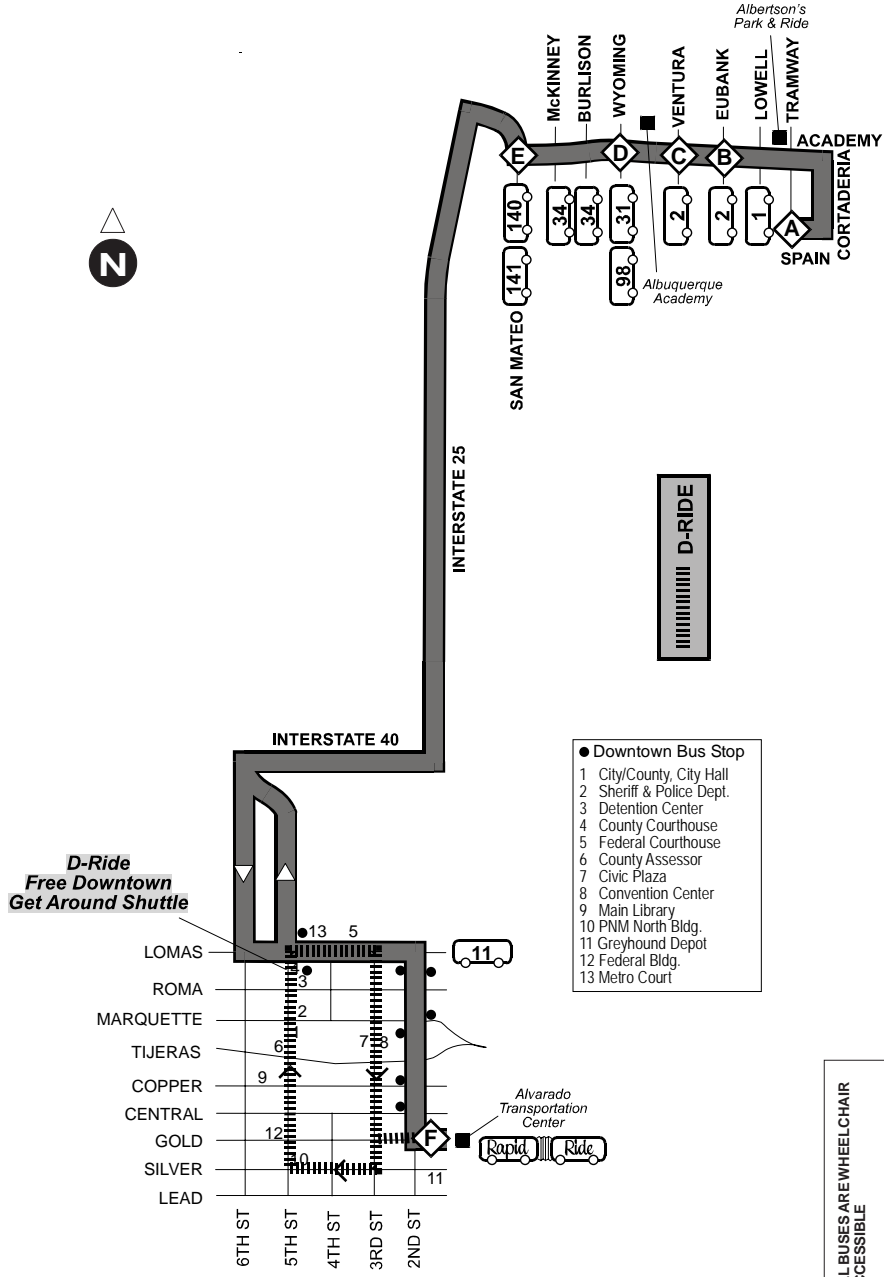

Route 93/Ruta 93 - Academy Commuter Eff. 3/15/2008

Route 93 - Weekday West / Southbound

SPAIN & TRAMWAY	A	608a	708a
ACADEMY & EUBANK	B	615a	715a
ACADEMY & VENTURA	C	617a	717a
ACADEMY & WYOMING	D	619a	719a
ACADEMY & SAN MATEO	E	626a	726a
ALVARADO TRANSPORTATION CENTER	F	641a	741a

Route 93 - Weekday North / Eastbound

ALVARADO TRANSPORTATION CENTER	F	415p	515p
ACADEMY & SAN MATEO	E	437p	537p
ACADEMY & WYOMING	D	442p	542p
ACADEMY & VENTURA	C	444p	544p
ACADEMY & EUBANK	B	447p	547p
SPAIN & TRAMWAY	A	456p	556p