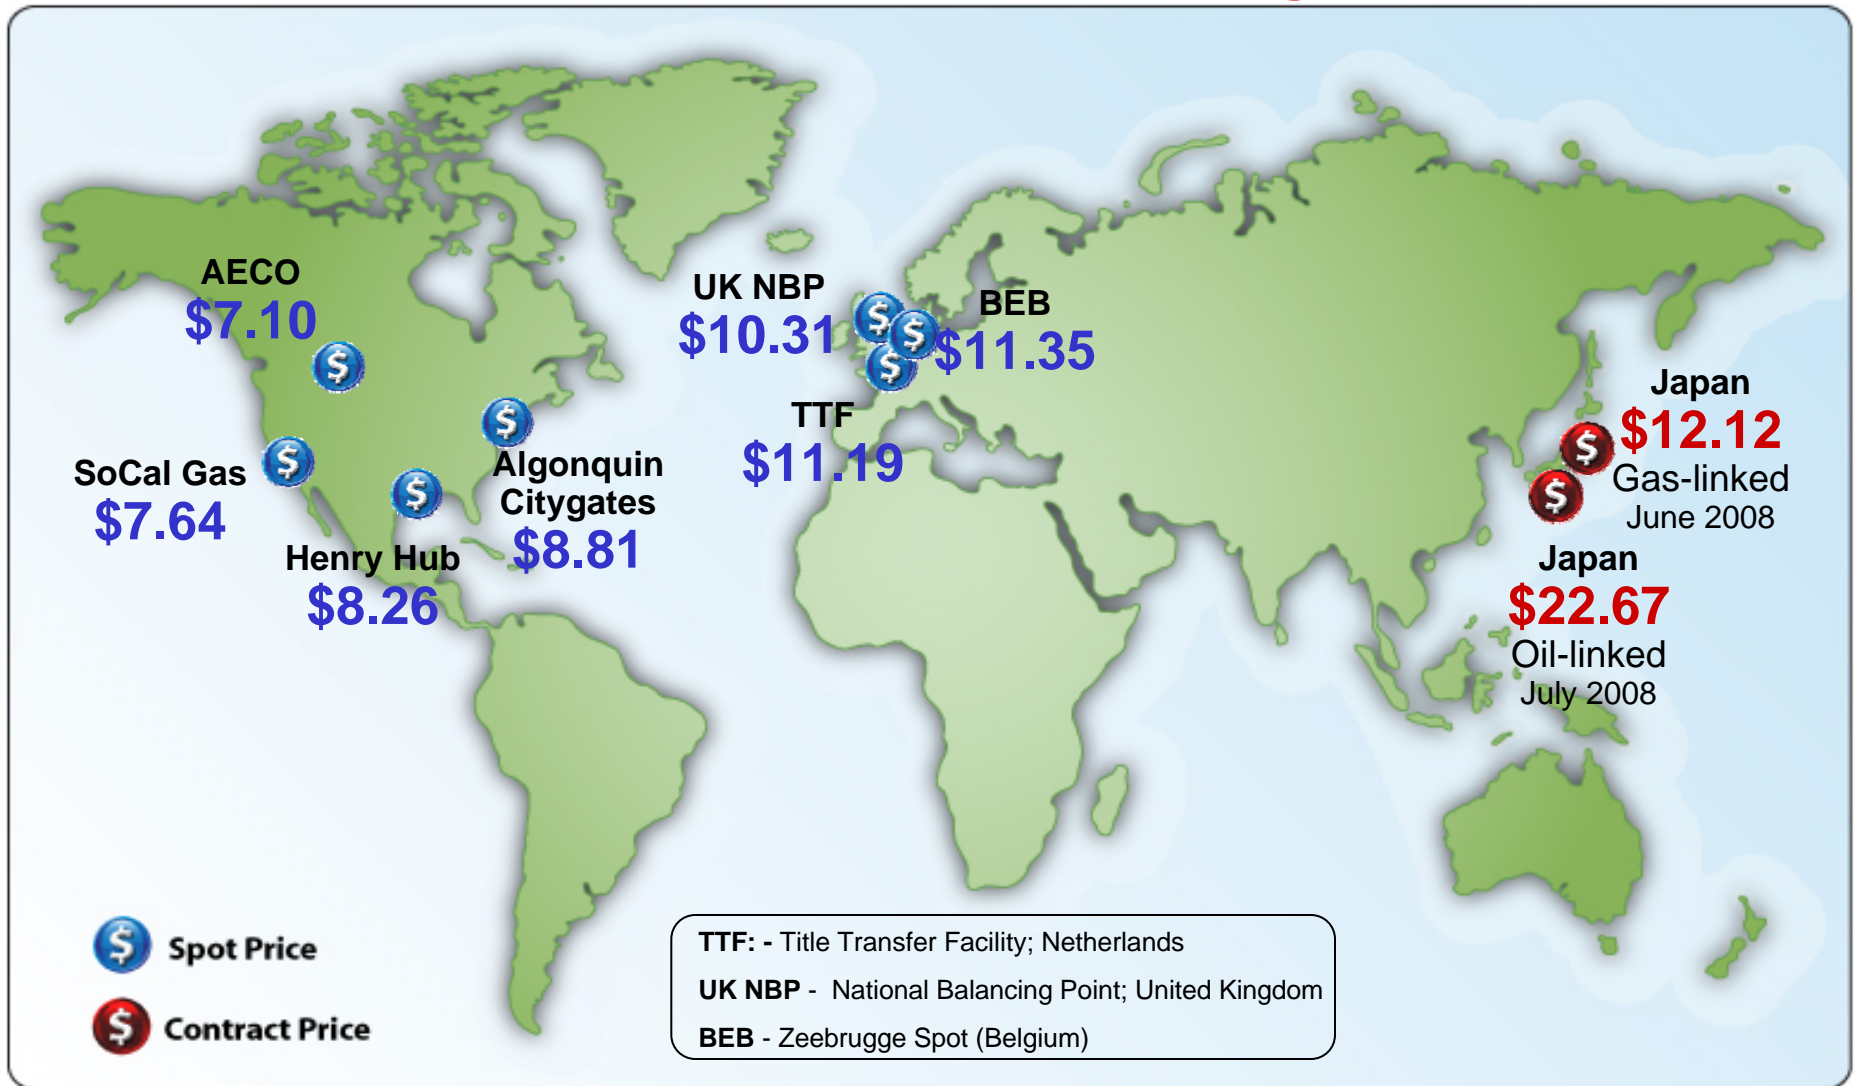

## World Natural Gas Prices for August 2008

Source: Derived from *Bloomberg, ICE, ICAP and LNG Japan Corp.* data. Prices are a monthly average of daily spot prices, except Japanese prices are monthly contract prices. All prices in \$US/MMBtu.