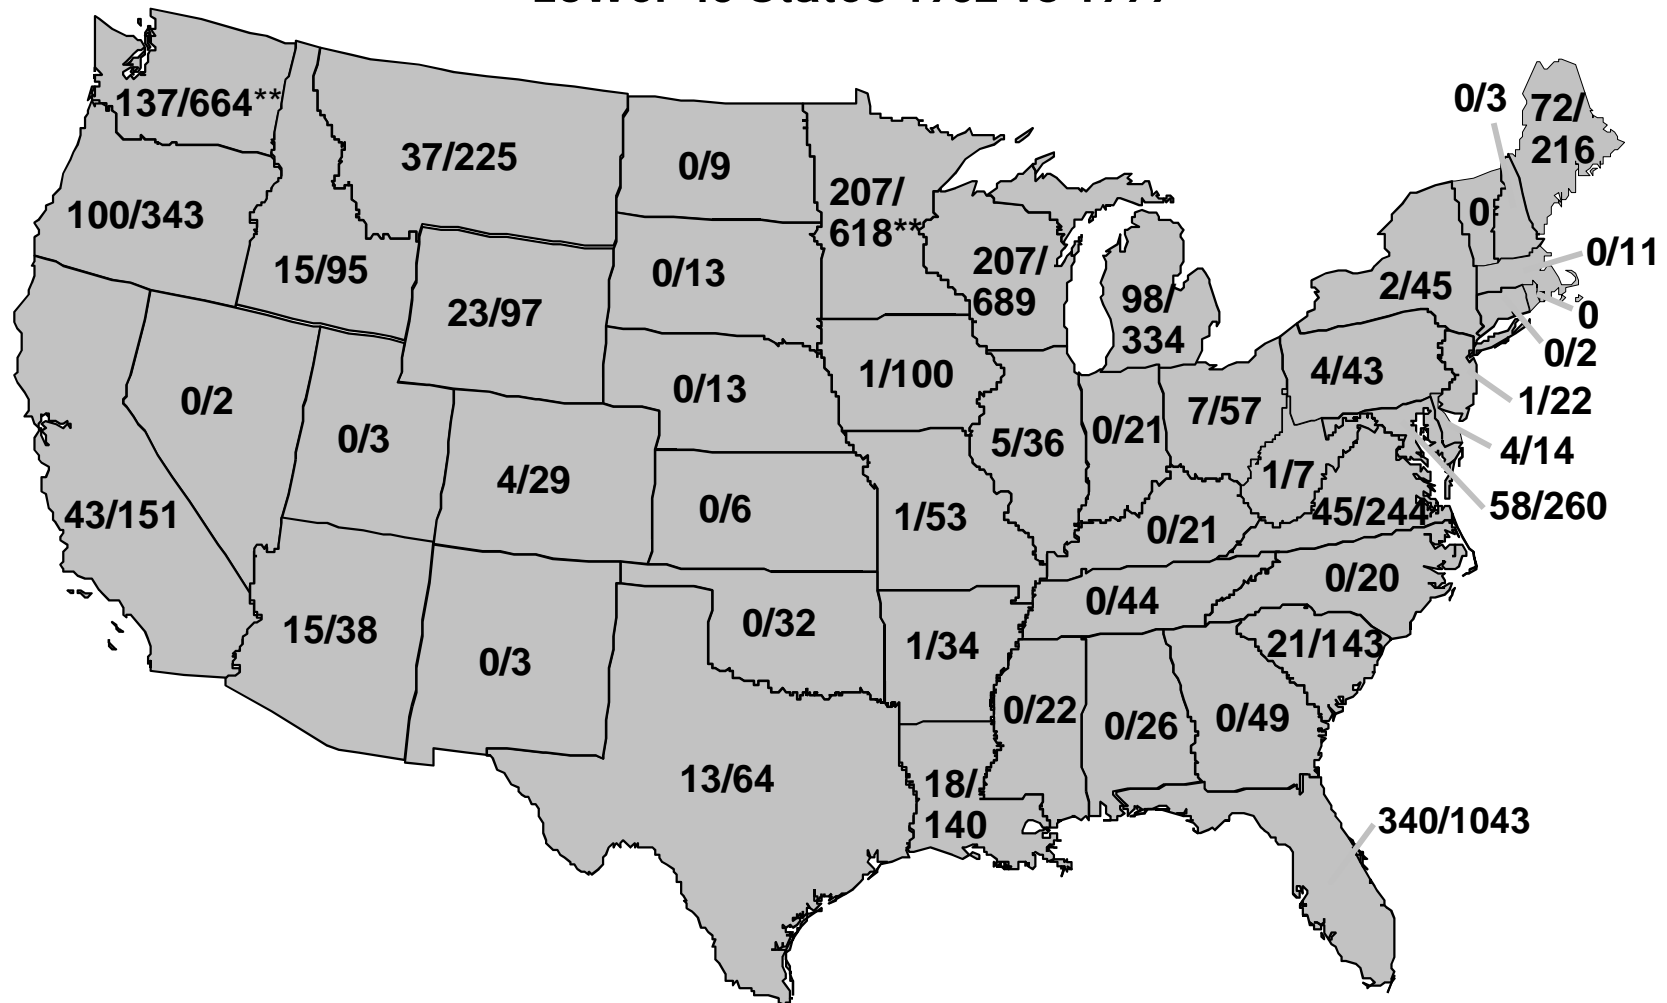

Bald Eagle Pairs

Lower 48 States 1982 vs 1999

Totals

1982 1,480 pairs

1999 6,104 pairs

**1999 complete census not conducted, the most current complete data is used.