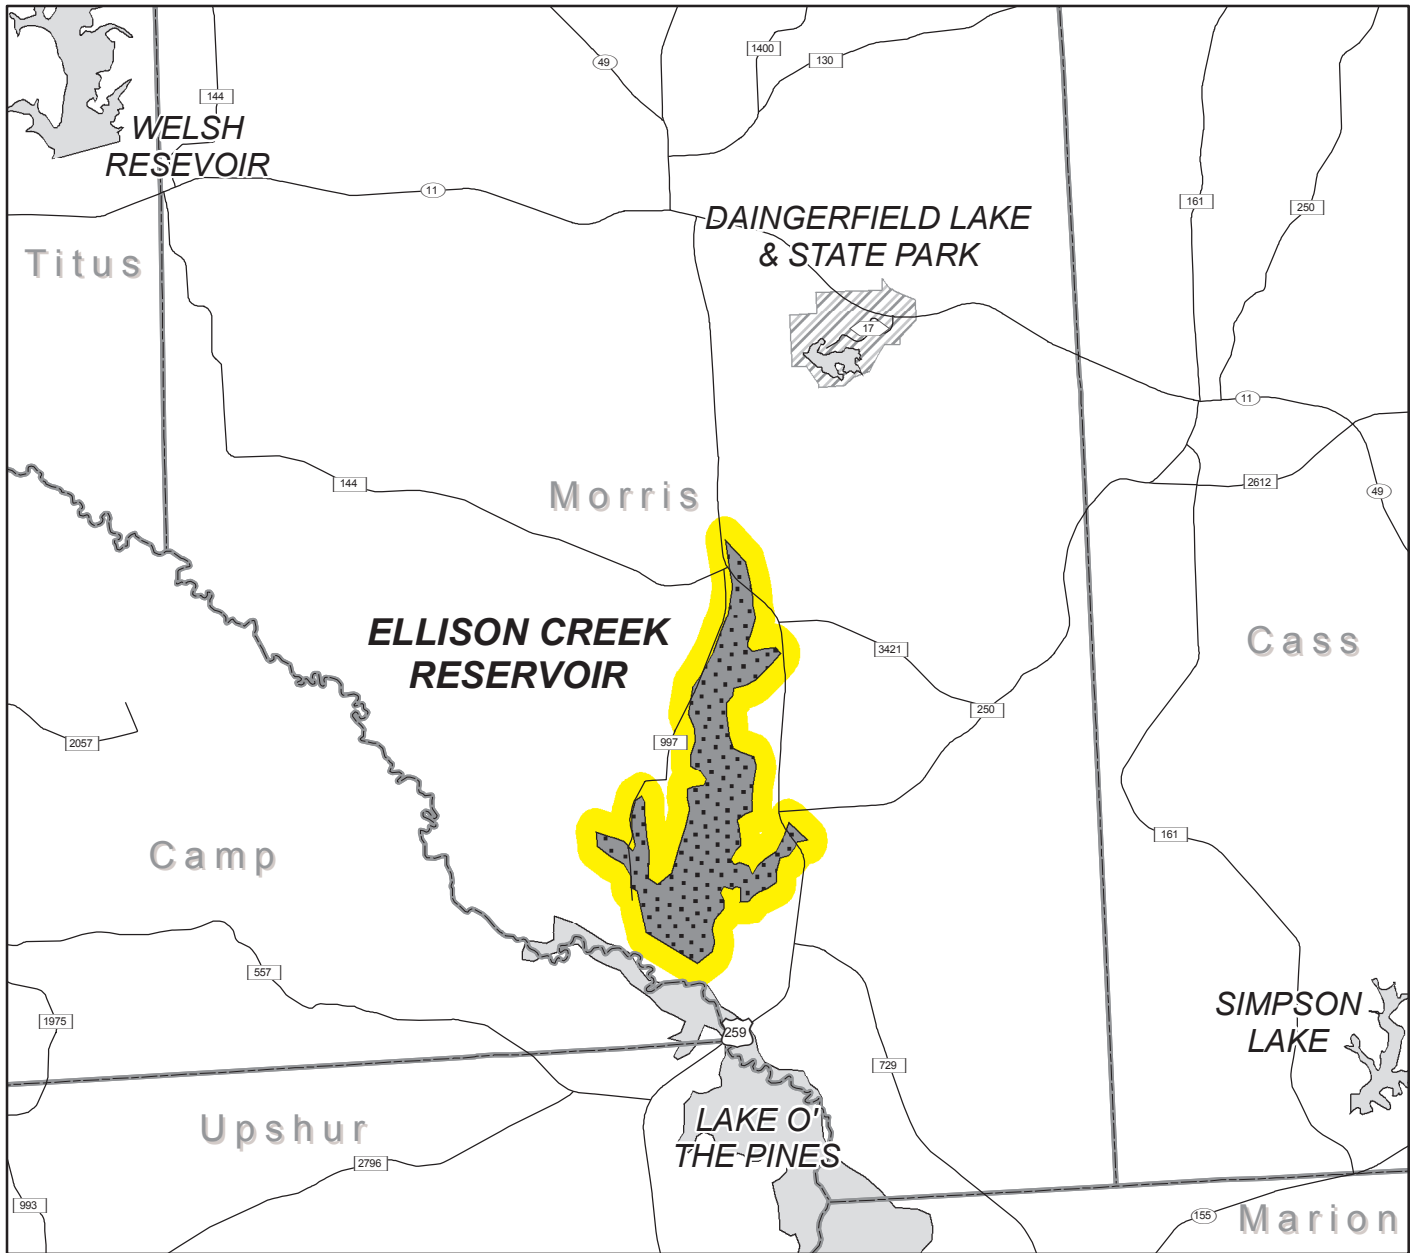

Ellison Creek Reservoir "Lone Star Lake"

Morris County

ADV-29 Issued November 28, 2005

Advisory Area:

Ellison Creek Reservoir

Chemicals of Concern:

Polychlorinated Biphenyls (PCBs)

Species Affected: