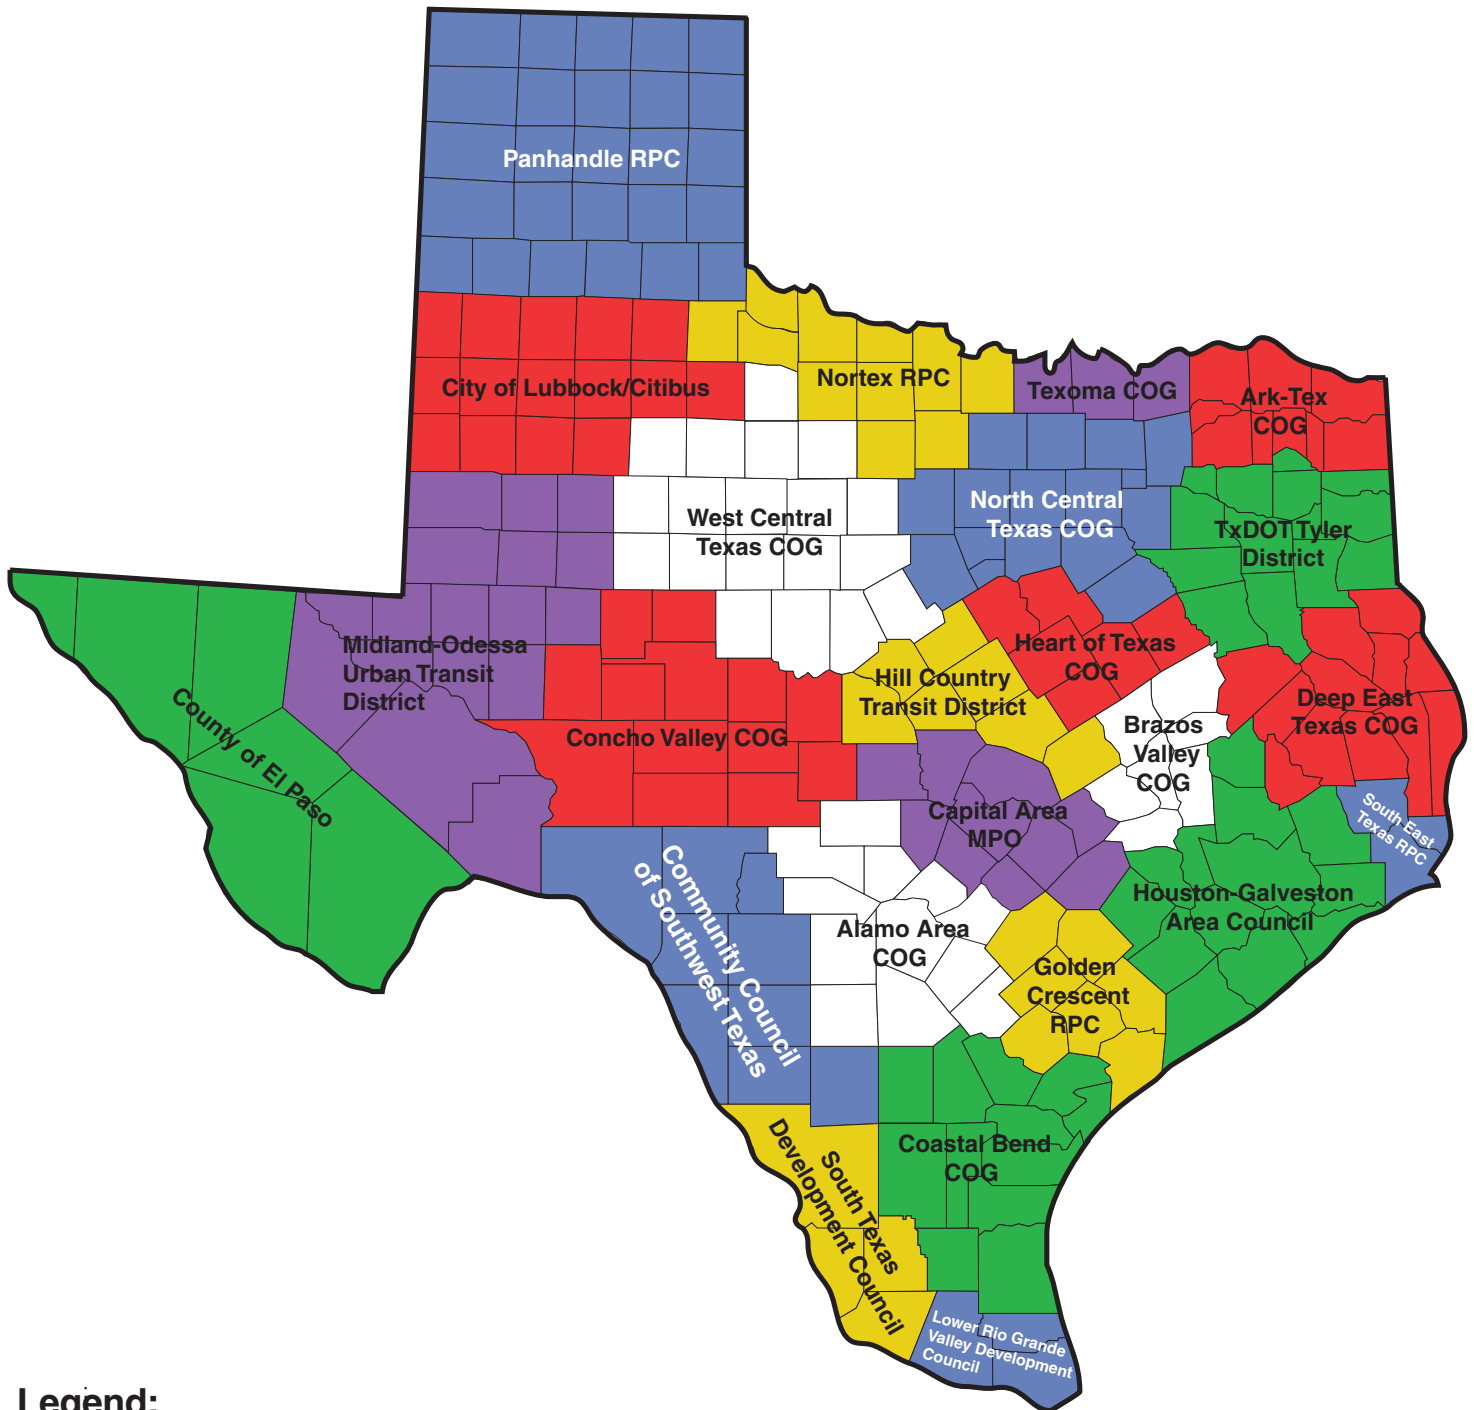

# Lead Agencies for Regional Public Transportation Planning

**Legend:**

- COG-Council of Governments
- MPO-Metropolitan Planning Organization
- RPC-Regional Planning Commission

**August 2007**