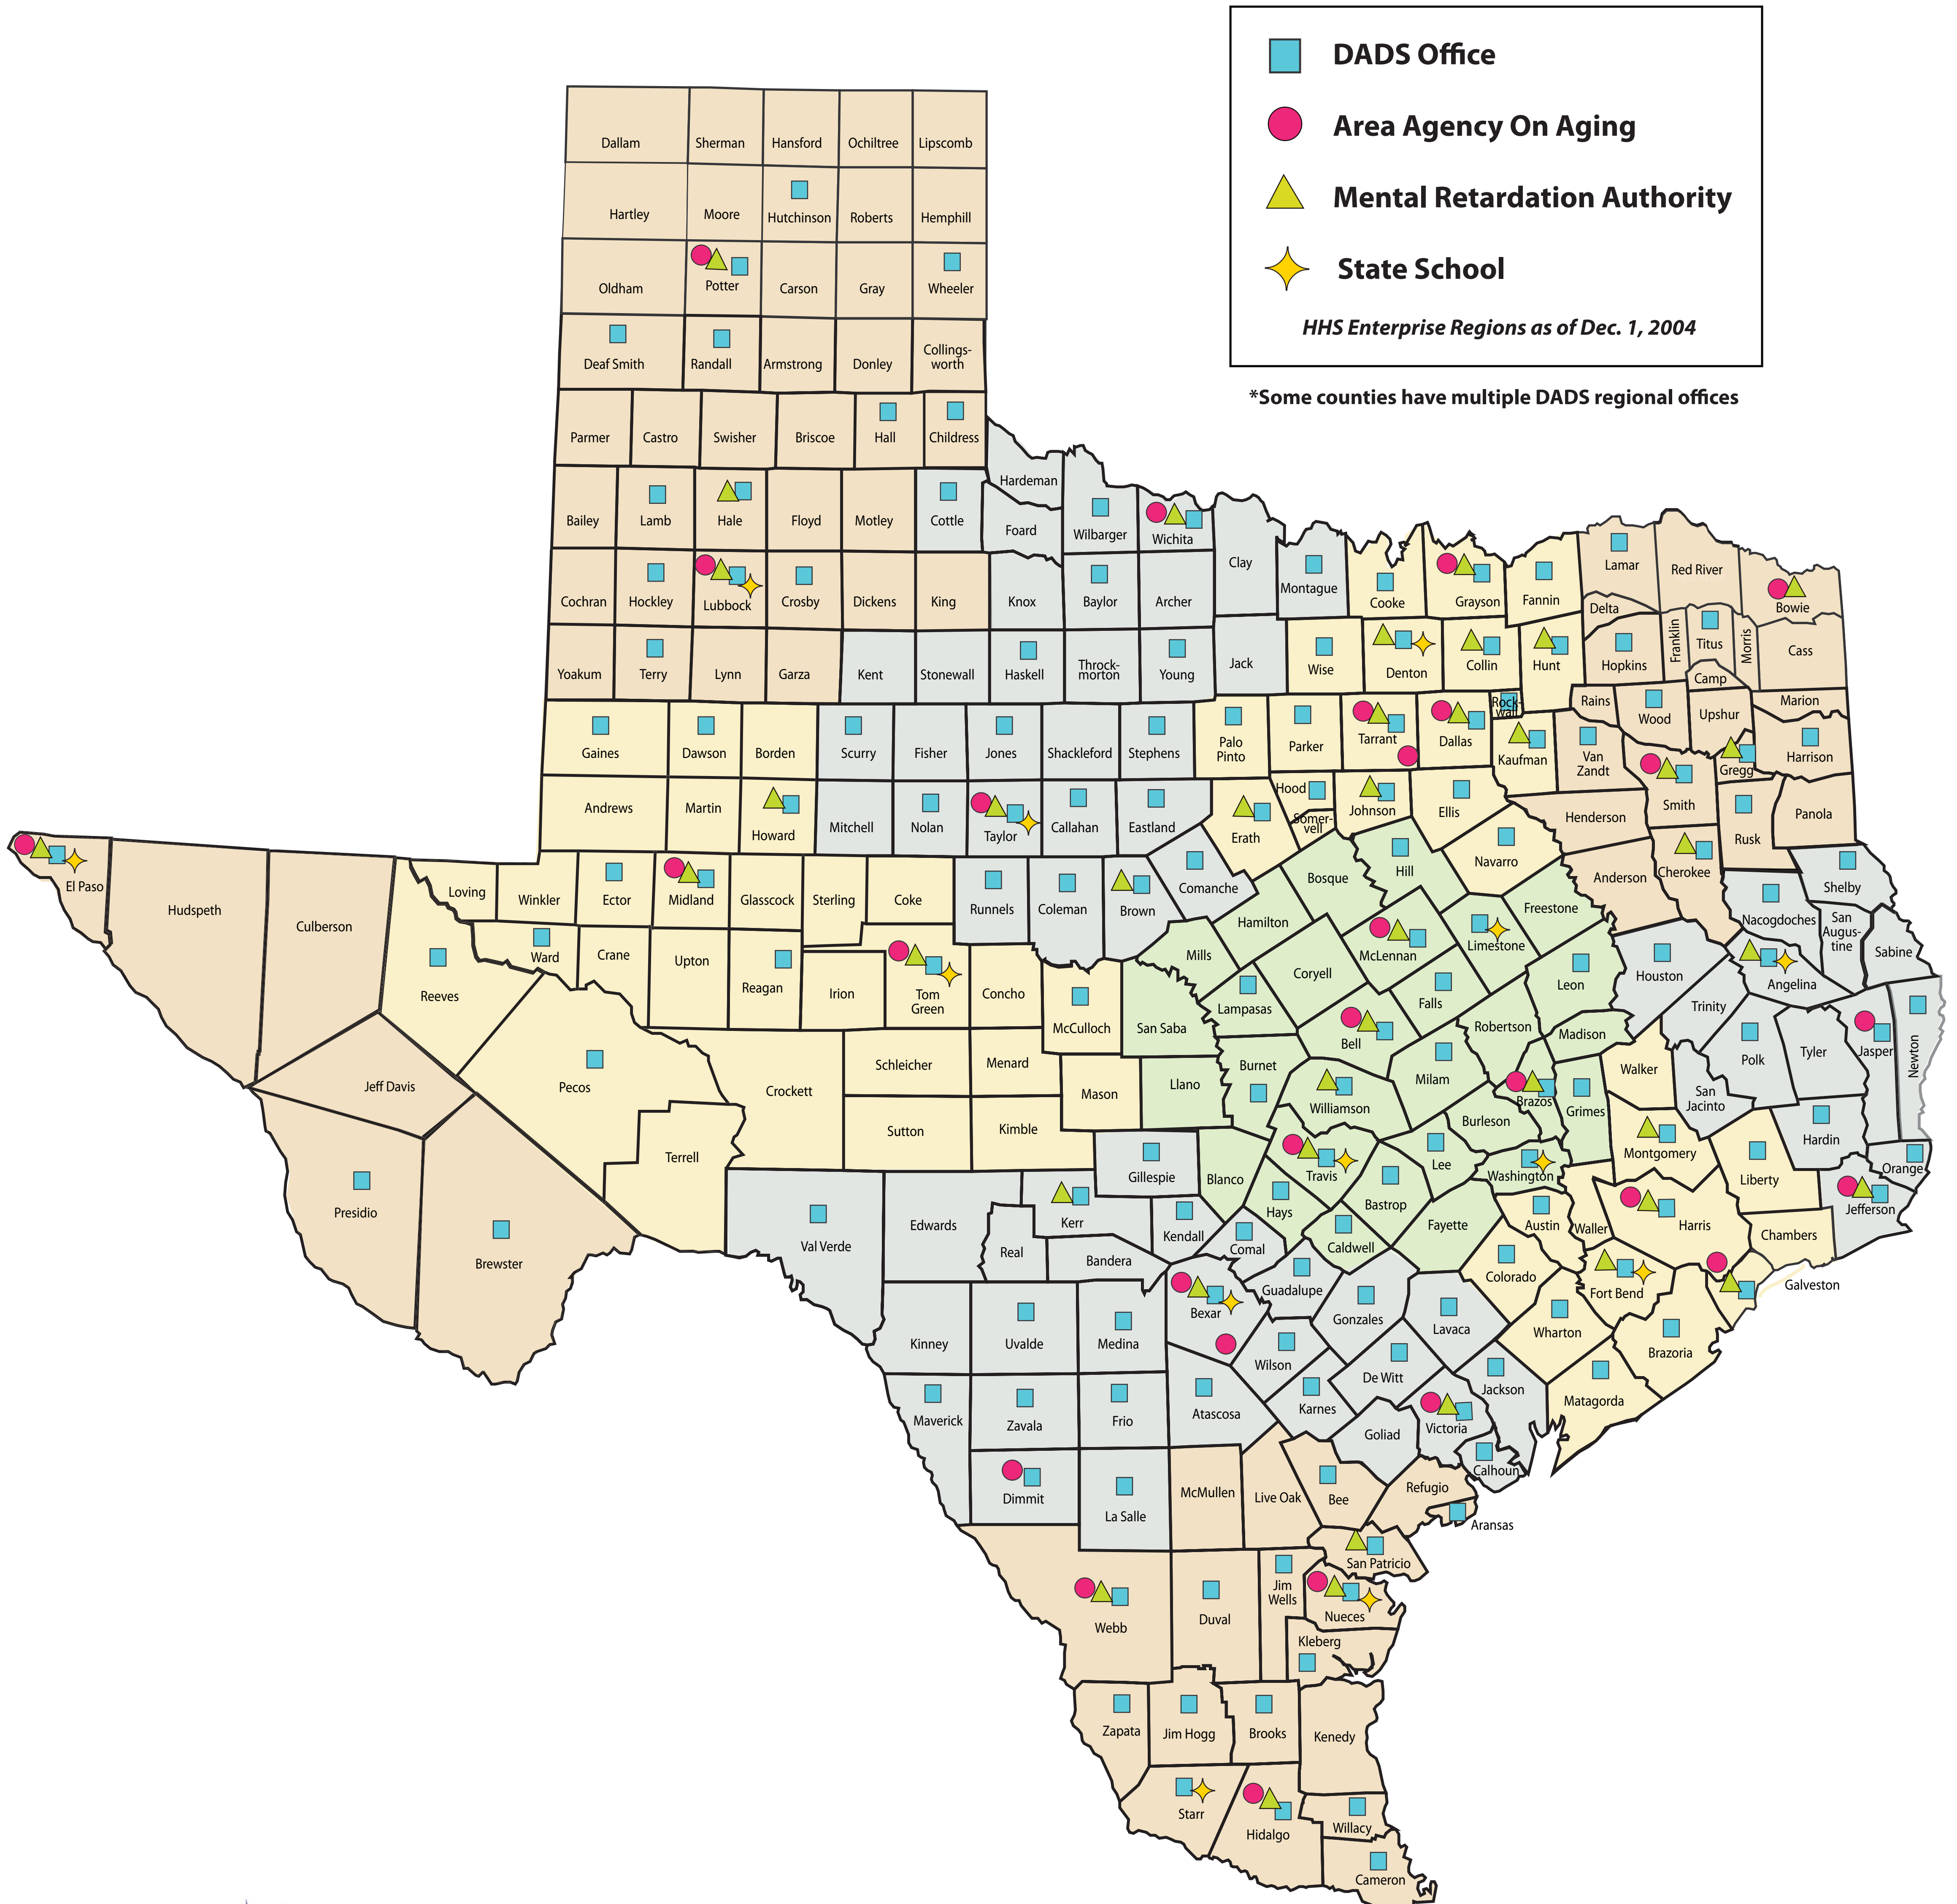

Department of Aging and Disability Services offices, Area Agencies on Aging, Mental Retardation Authorities, and state schools by county*