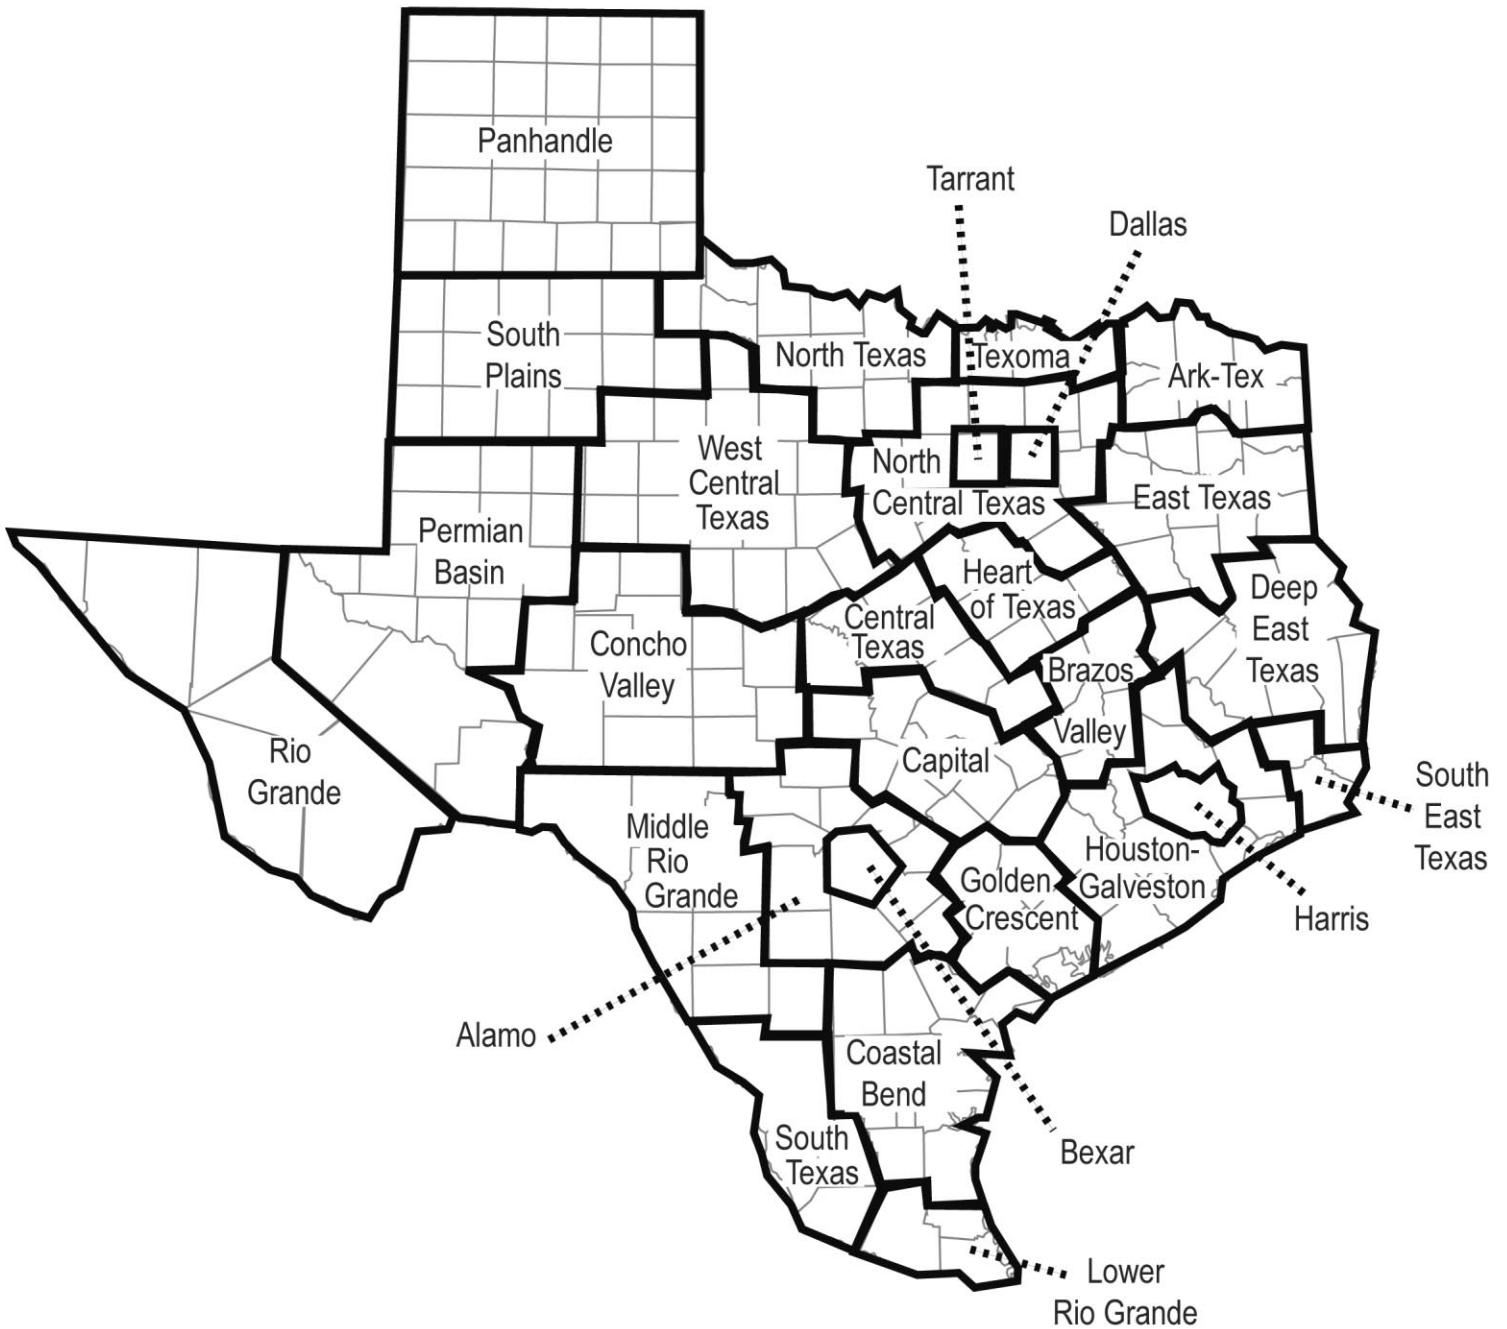

List of Counties

by Area Agency on Aging

Alamo

Atascosa
Bandera
Comal
Frio
Gillespie
Guadalupe
Karnes
Kendall
Kerr
Medina
Wilson

Ark-Tex

Bowie
Cass
Delta
Franklin
Hopkins
Lamar
Morris
Red River
Titus

Bexar County

Dallas

Dallas

Deep East

Angelina
Houston
Jasper
Nacogdoches
Newton
Polk
Sabine
San Augustine
San Jacinto
Shelby
Trinity
Tyler

East Texas

Anderson
Camp

Cherokee
Gregg
Harrison
Henderson
Marion
Panola
Rains
Rusk
Smith
Upshur
Van Zandt
Wood

List of Counties

by Region

Region 1

Armstrong
Bailey
Briscoe
Carson
Castro
Childress
Cochran
Collingsworth
Crosby
Dallam
Deaf Smith
Dickens
Donley
Floyd
Garza
Gray
Hale
Hall
Hansford
Hartley
Hemphill
Hockley
Hutchinson
King
Lamb
Lipscomb
Lubbock
Lynn
Moore
Motley
Ochiltree
Oldham
Parmer
Potter
Randall
Roberts
Sherman
Swisher
Terry
Wheeler
Yoakum

Region 5

Angelina
Hardin
Houston
Jasper
Jefferson
Nacogdoches
Newton
Orange
Polk
Sabine
San Augustine
San Jacinto
Shelby
Trinity
Tyler

Region 6

Austin
Brazoria
Chambers
Colorado

Fort Bend
Galveston
Harris
Liberty
Matagorda
Montgomery
Walker
Waller
Wharton