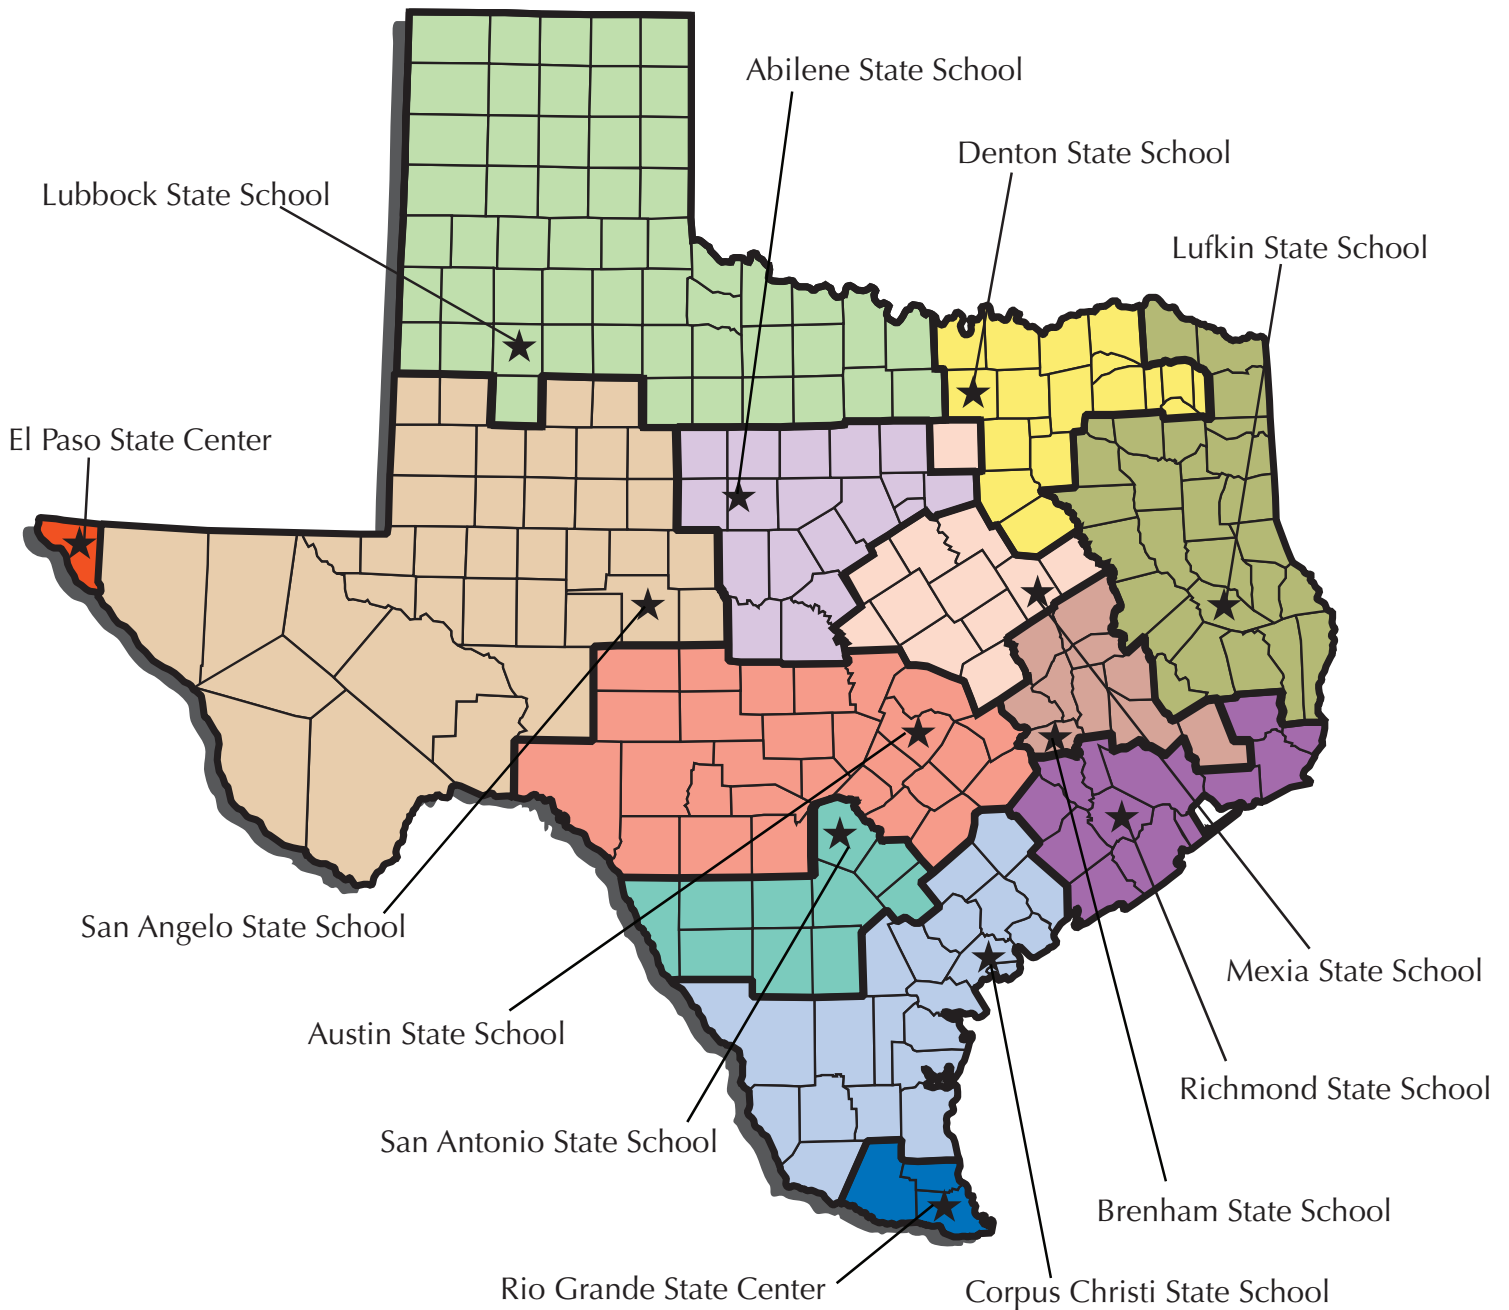

Texas Department of Aging and Disability Services State School Regions