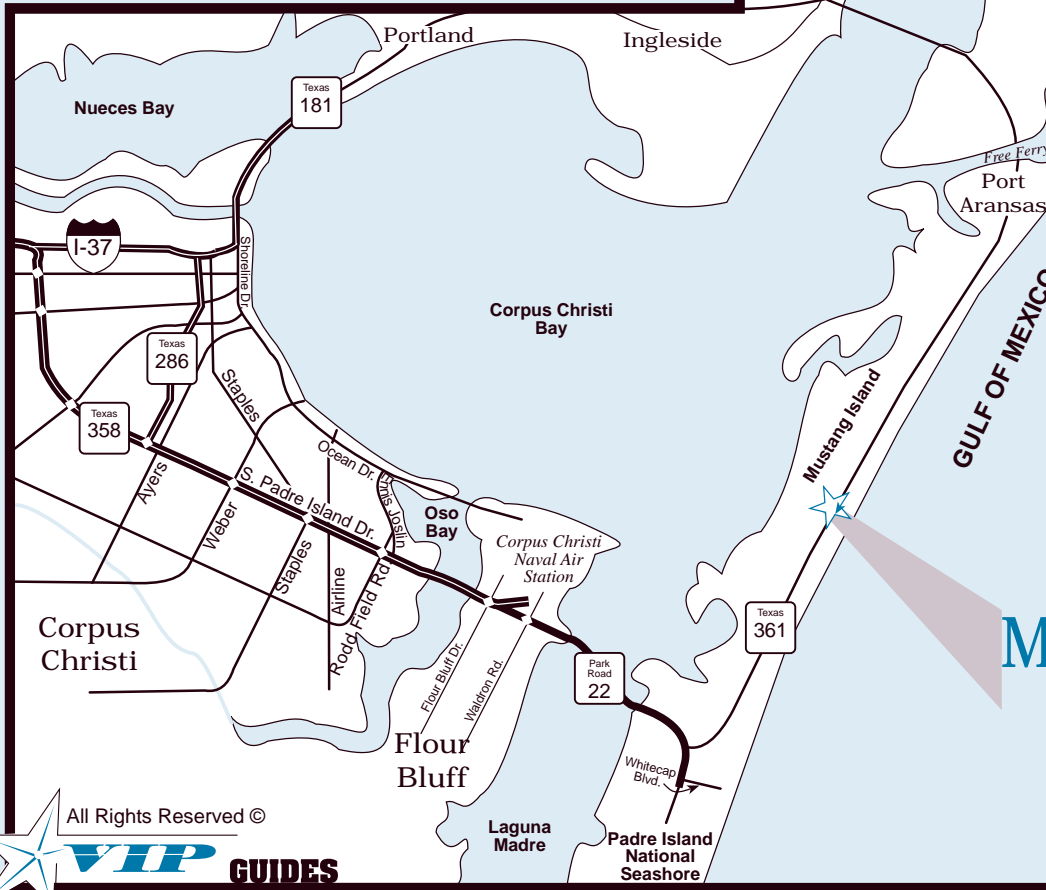

Mustang Island

State Park

Mustang Island

State Park