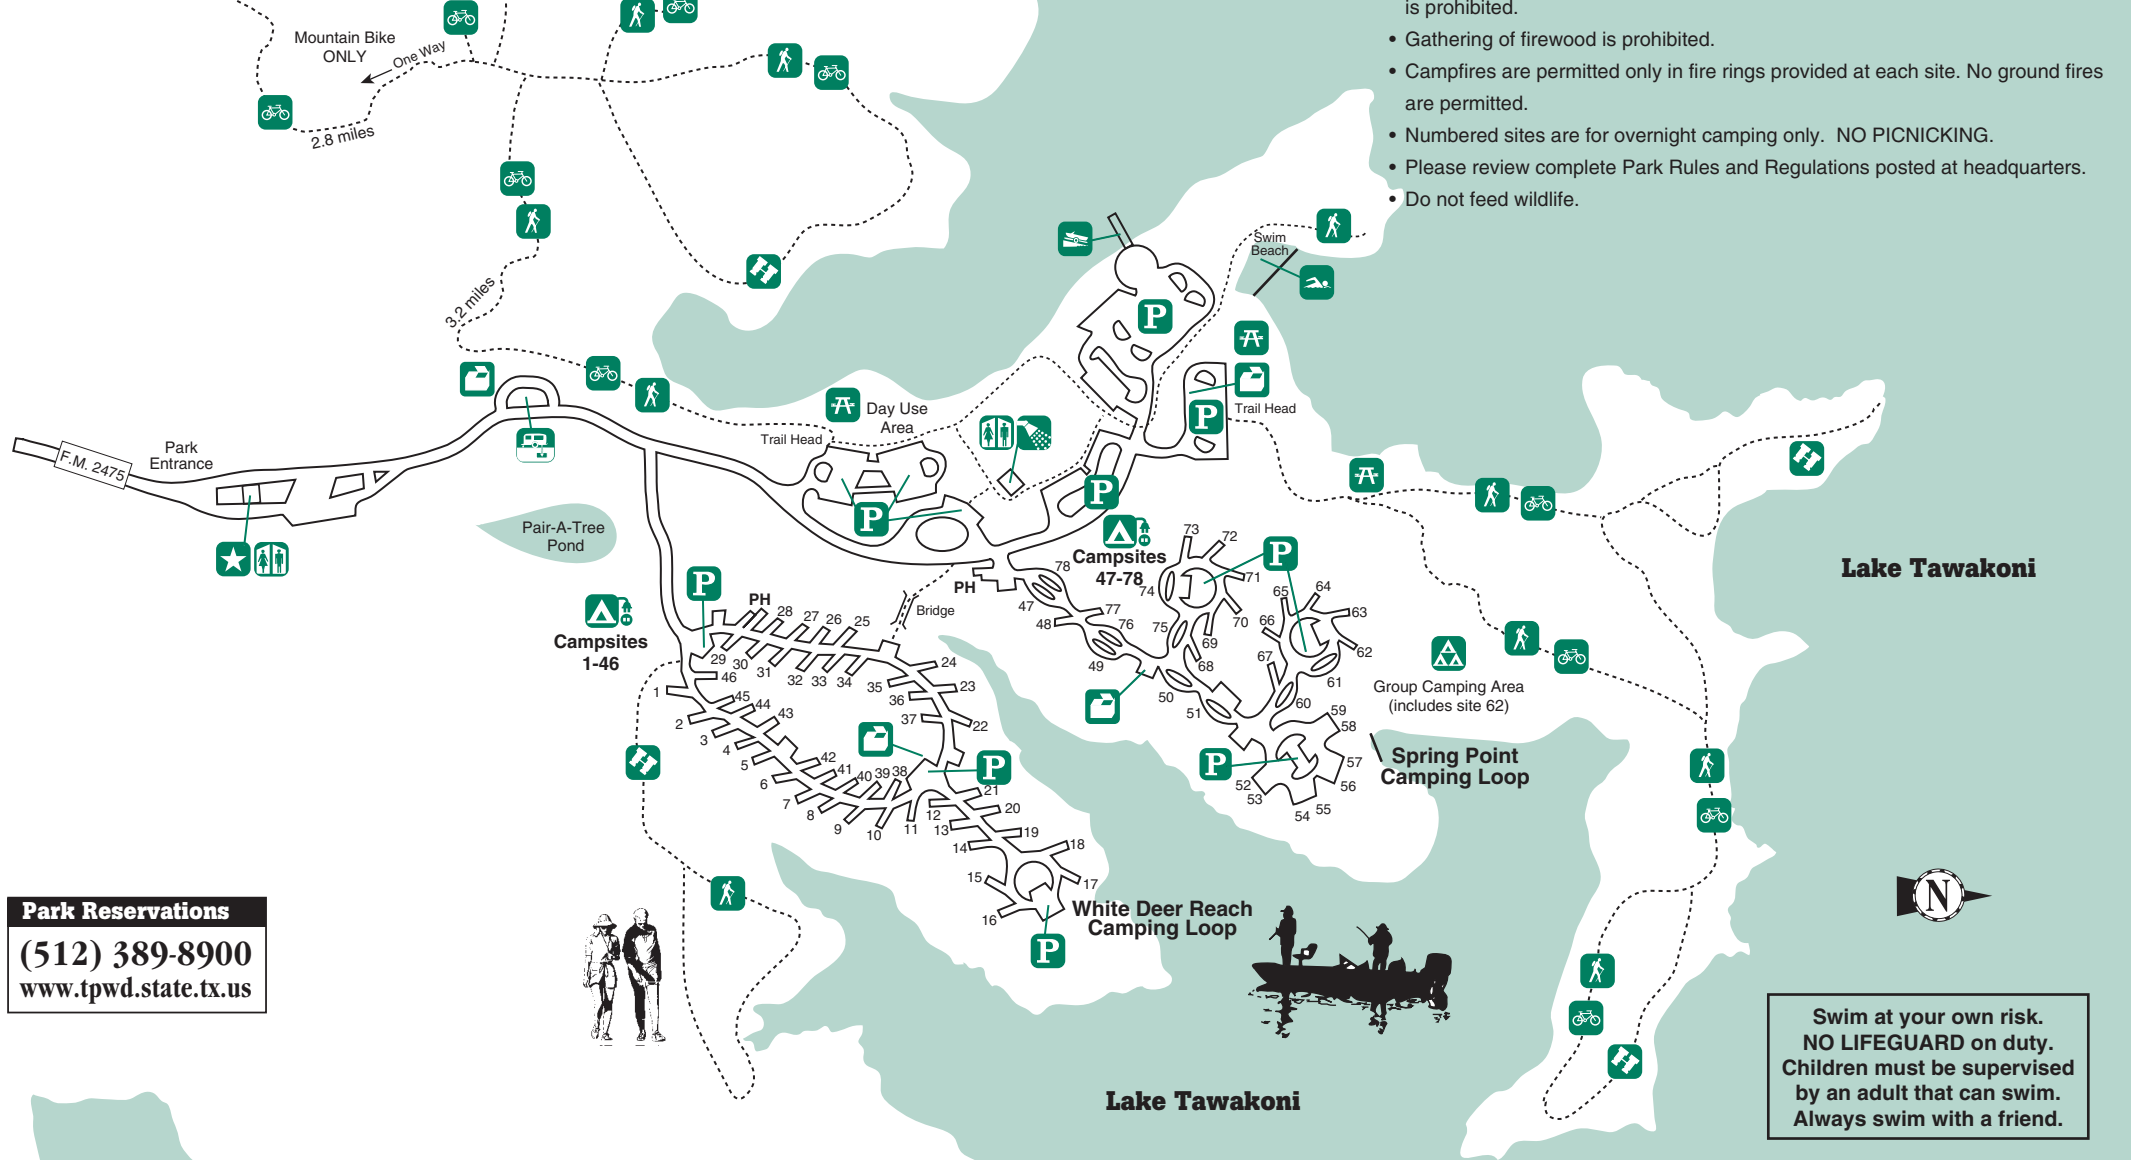

Lake Tawakoni State Park

Please Note:

- CHECK OUT time is 2 p.m. or renew permit by 9 a.m. (pending site availability).
- Park closes at 10 p.m.
- Public consumption or display of an open container of any alcoholic beverage is prohibited.
- Gathering of firewood is prohibited.
- Campfires are permitted only in fire rings provided at each site. No ground fires are permitted.
- Numbered sites are for overnight camping only. NO PICNICKING.
- Please review complete Park Rules and Regulations posted at headquarters.
- Do not feed wildlife.

Legend:

- Headquarters
- Rest Rooms
- Showers
- Water/Electric Campsites
- Group Camping
- Dump Station
- Hiking Trail
- Bike Trail
- Picnic Area
- Designated Swimming Area
- Parking
- Boat Ramp
- Wildlife Viewing
- Dumpsters
- Park Host

Park Reservations
(512) 389-8900
www.tpwd.state.tx.us

Swim at your own risk.
NO LIFEGUARD on duty.
Children must be supervised
by an adult that can swim.
Always swim with a friend.

10822 F.M. 2475
Wills Point, TX 75169
(903) 560-7123